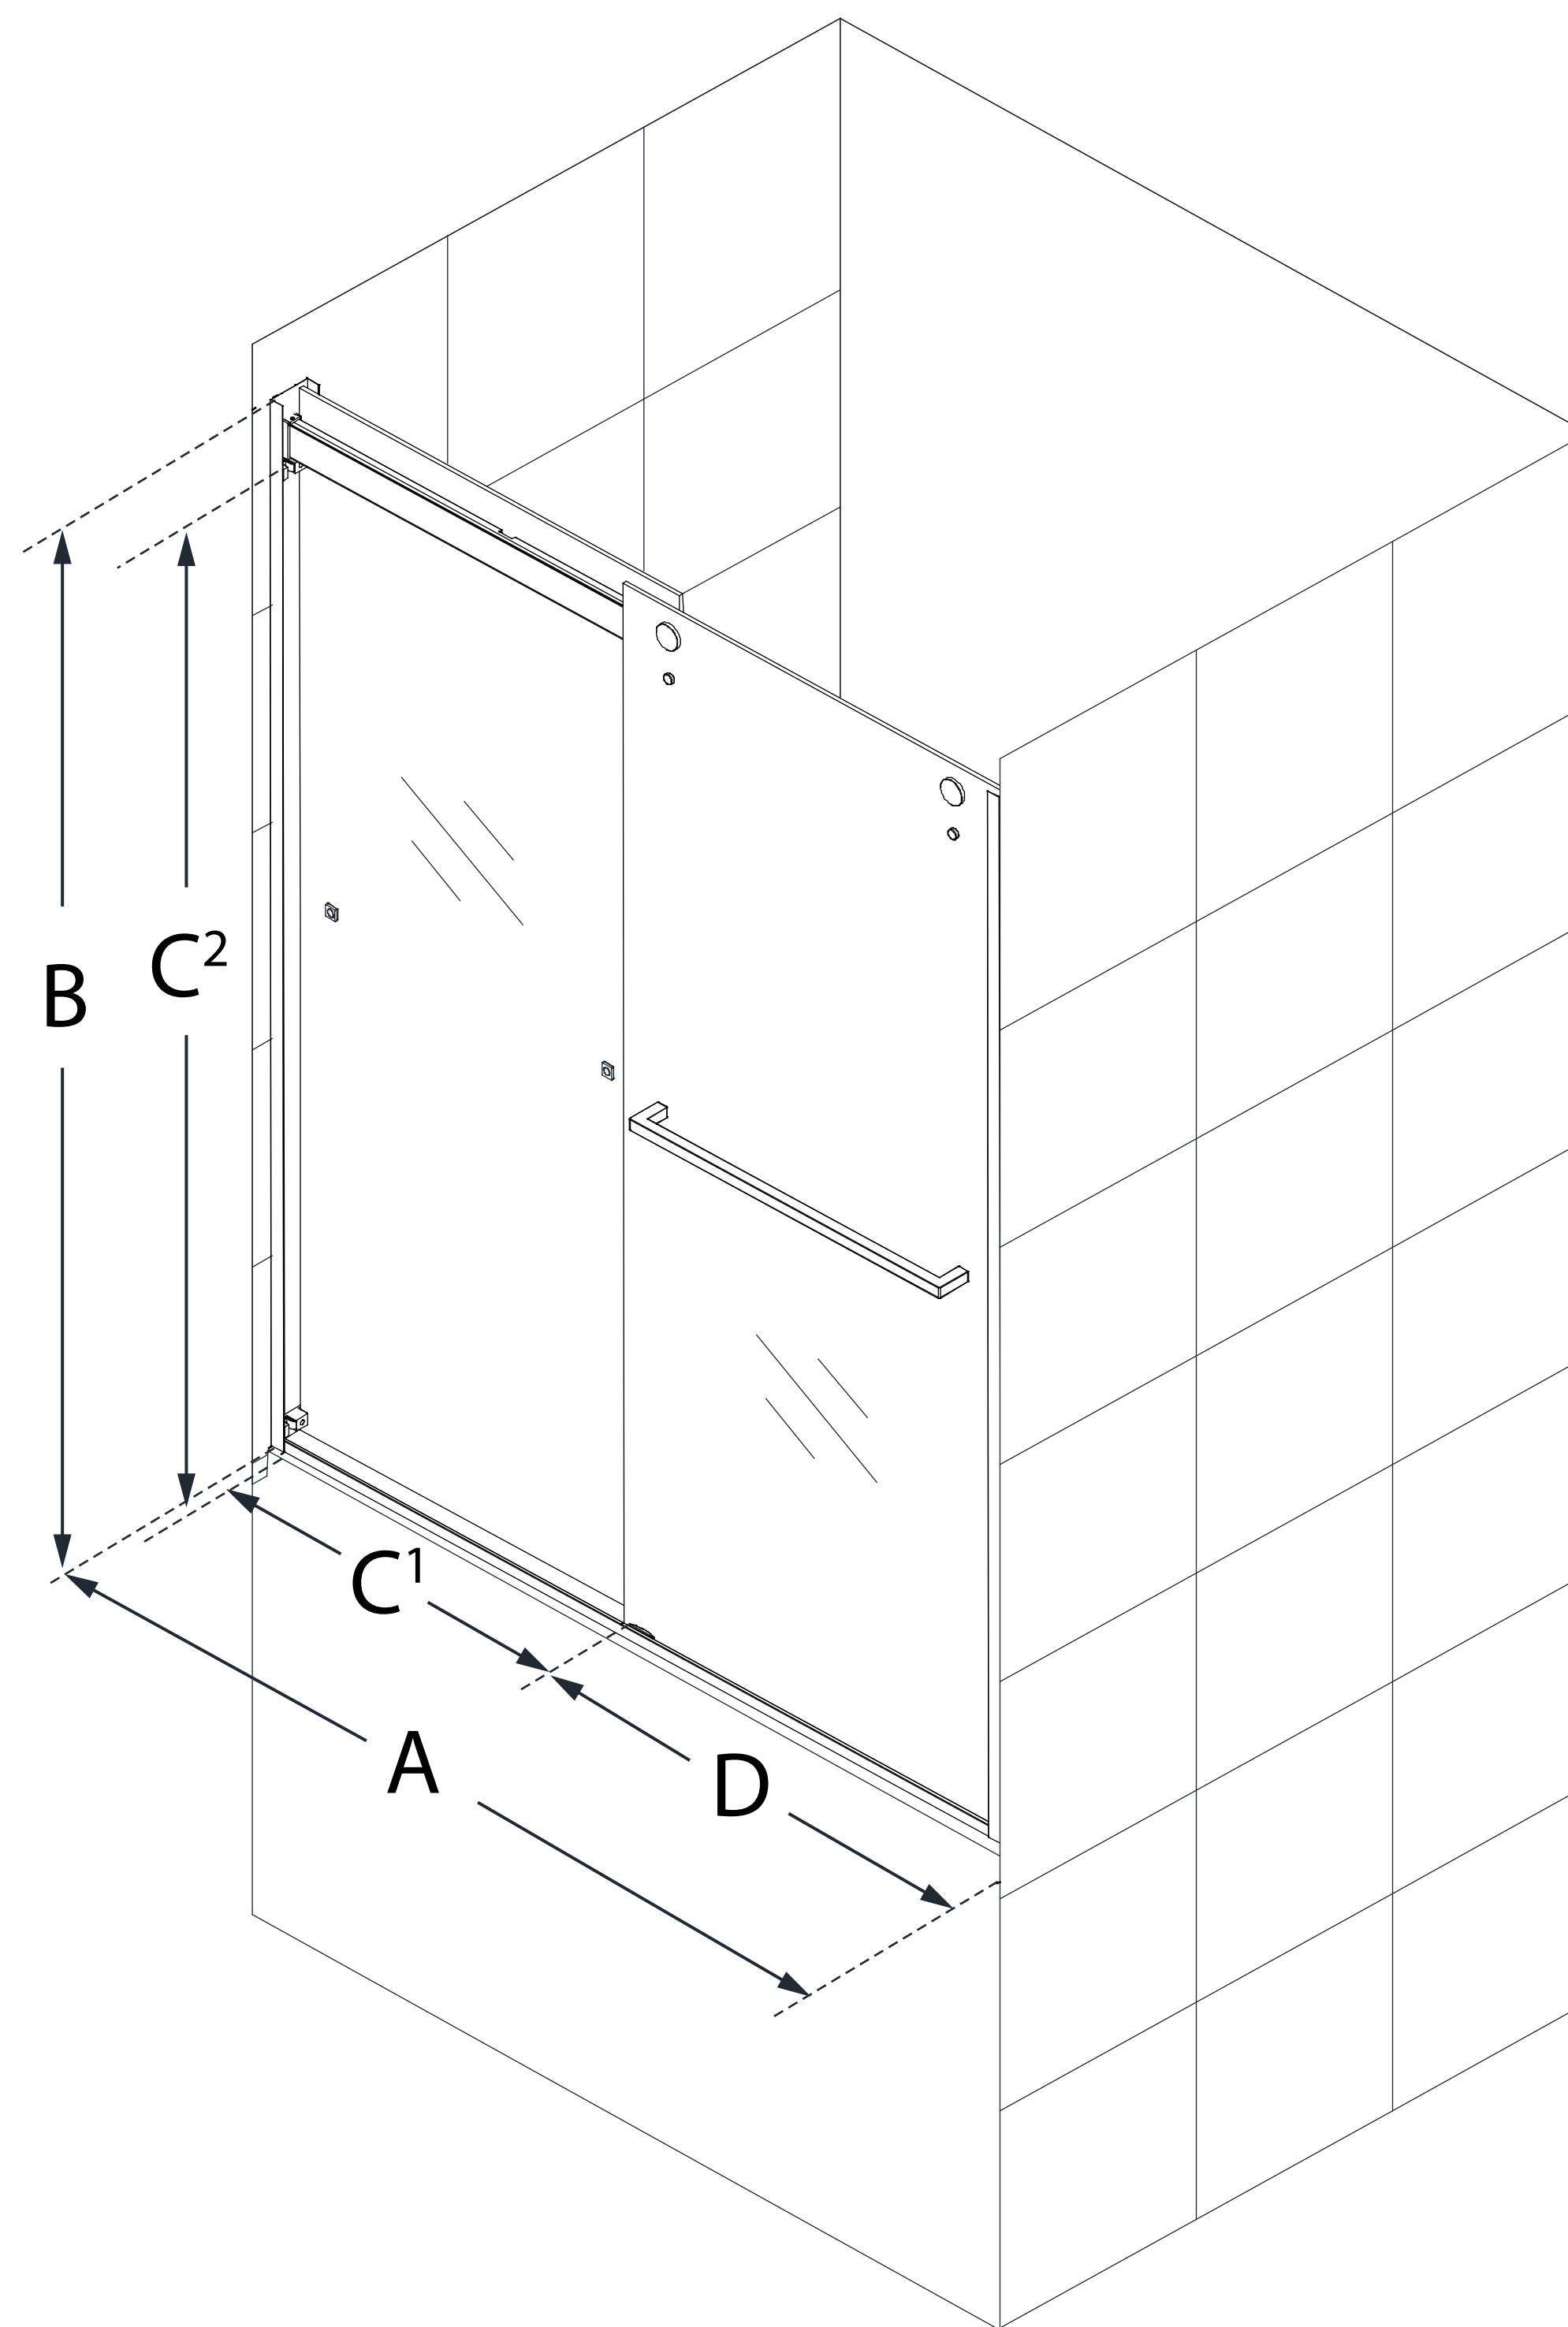

**MODEL NUMBER**  
TDEH60W600

**CONFIGURATION  
DIMENSIONS:**

**A: MODEL WIDTH**

56 - 60 in.

**B: MODEL HEIGHT**

60 in.

**C1: ACCESS WIDTH**

23 1/4 - 27 1/4 in.

**C2: ACCESS HEIGHT**

55 1/4 in.

**D: DOOR WIDTH**

31 5/16 in.

**CUSTOMIZATION**

Yes

**MINIMUM THRESHOLD  
REQUIRED**

2 3/4