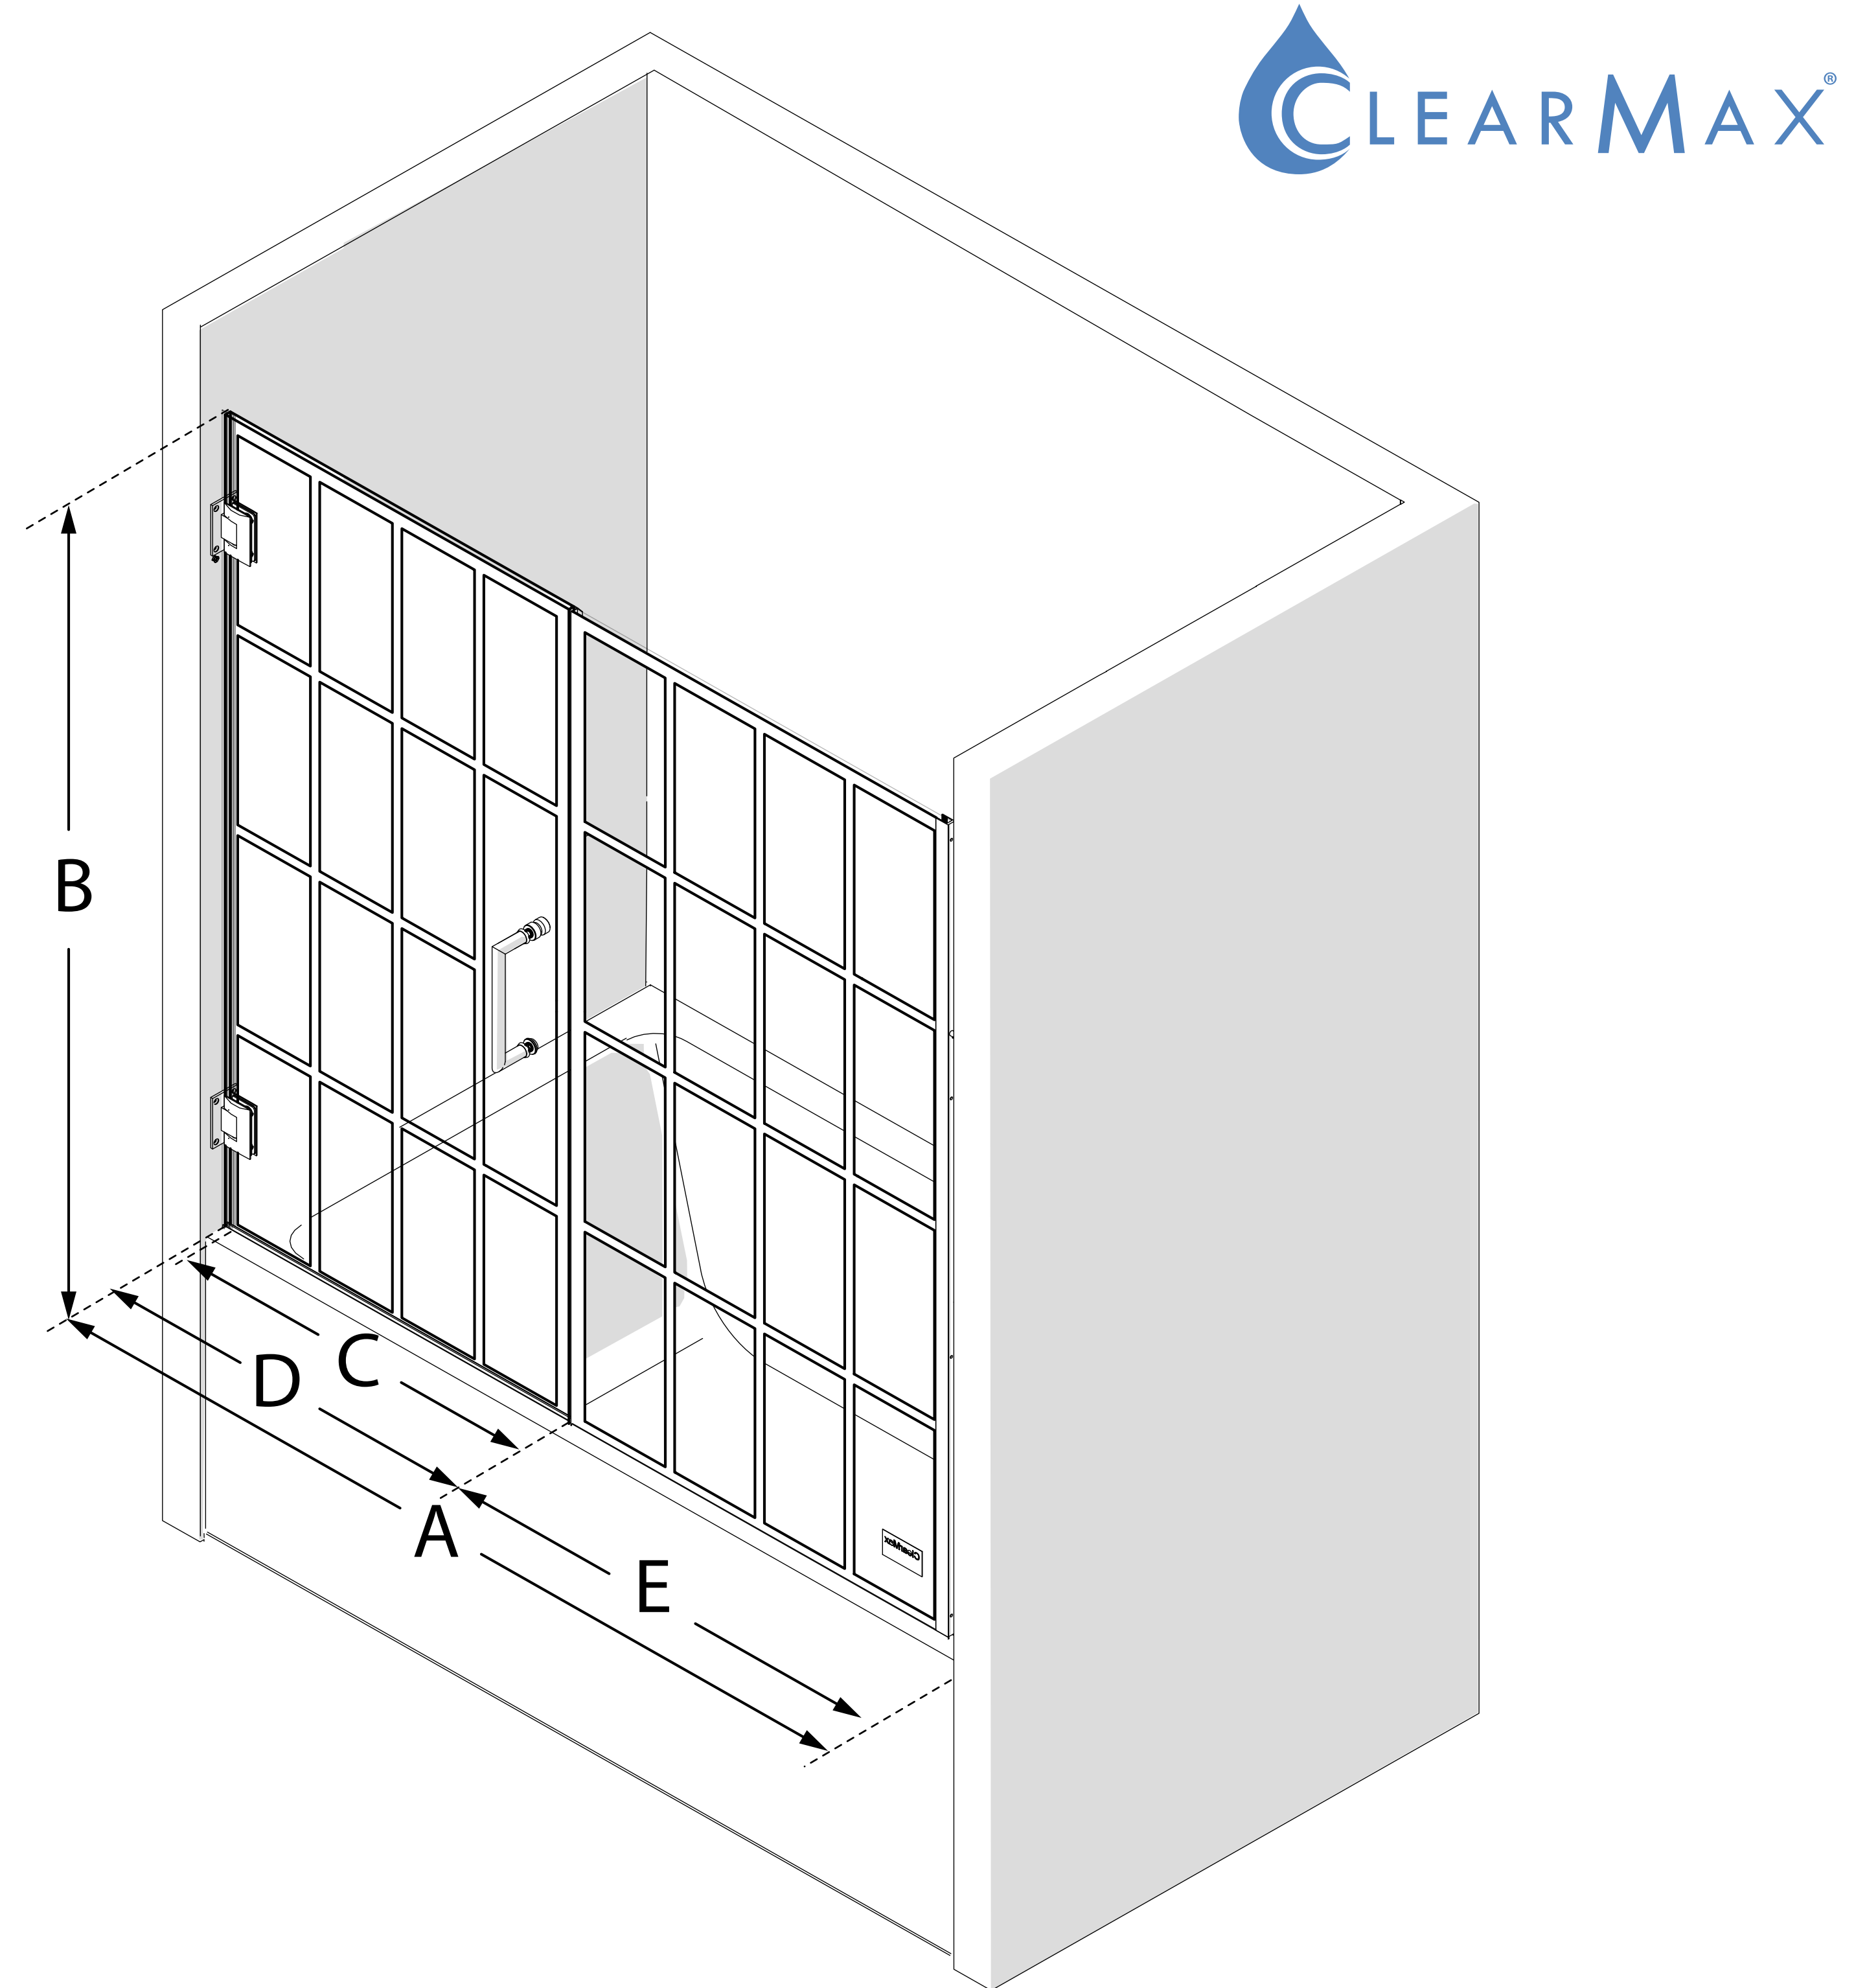

MODEL NUMBER
SHDR-2458580-89

**CONFIGURATION
DIMENSIONS:**

A: MODEL WIDTH
58-58 1/2 in.

B: MODEL HEIGHT
58 in.

C: ACCESS WIDTH
27 in.

D: DOOR WIDTH
28 in.

E: INLINE PANEL WIDTH
30 in.

**MINIMUM THRESHOLD
REQUIRED**