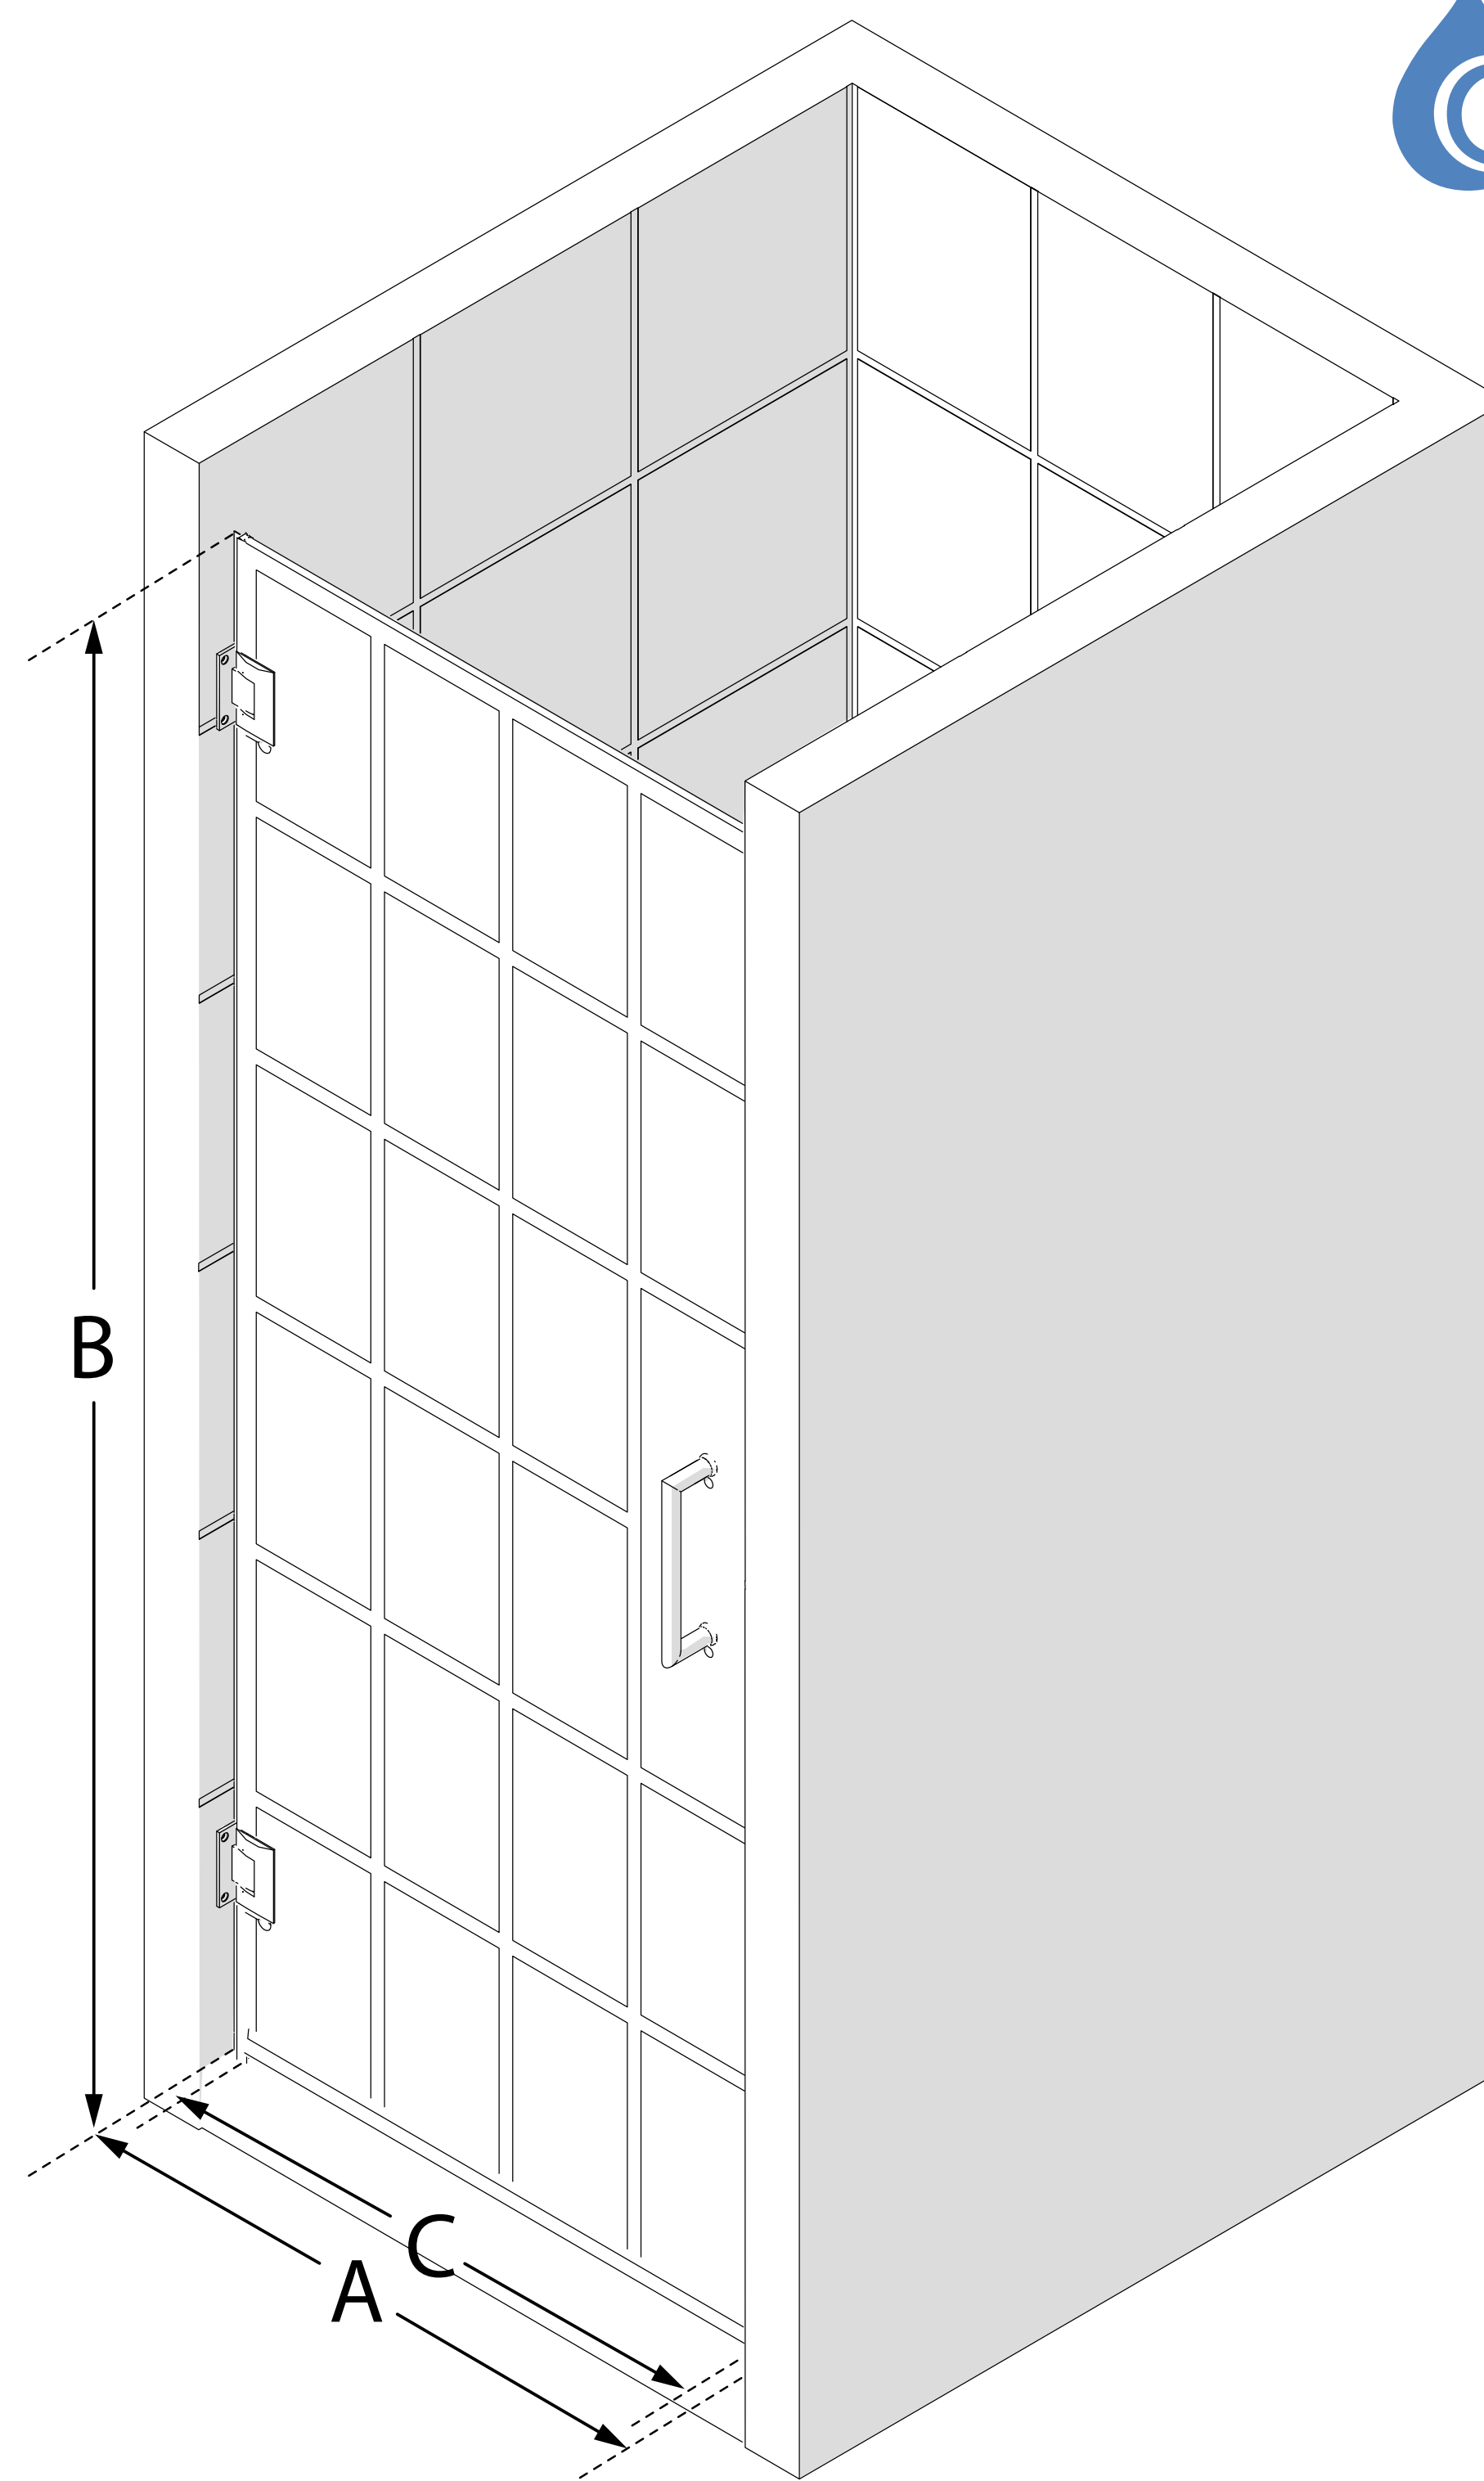

MODEL NUMBER
SHDR-2430720-89

**CONFIGURATION
DIMENSIONS:**

A: MODEL WIDTH

30 in.

B: MODEL HEIGHT

72 in.

C: ACCESS WIDTH

29 in.

MATCHING SHOWER BASE

DLT-1132320

**MINIMUM THRESHOLD
REQUIRED**

7/8 in.

BASE COLORS

White, Biscuit (-22), Black (-88)

DRILLING REQUIRED

No