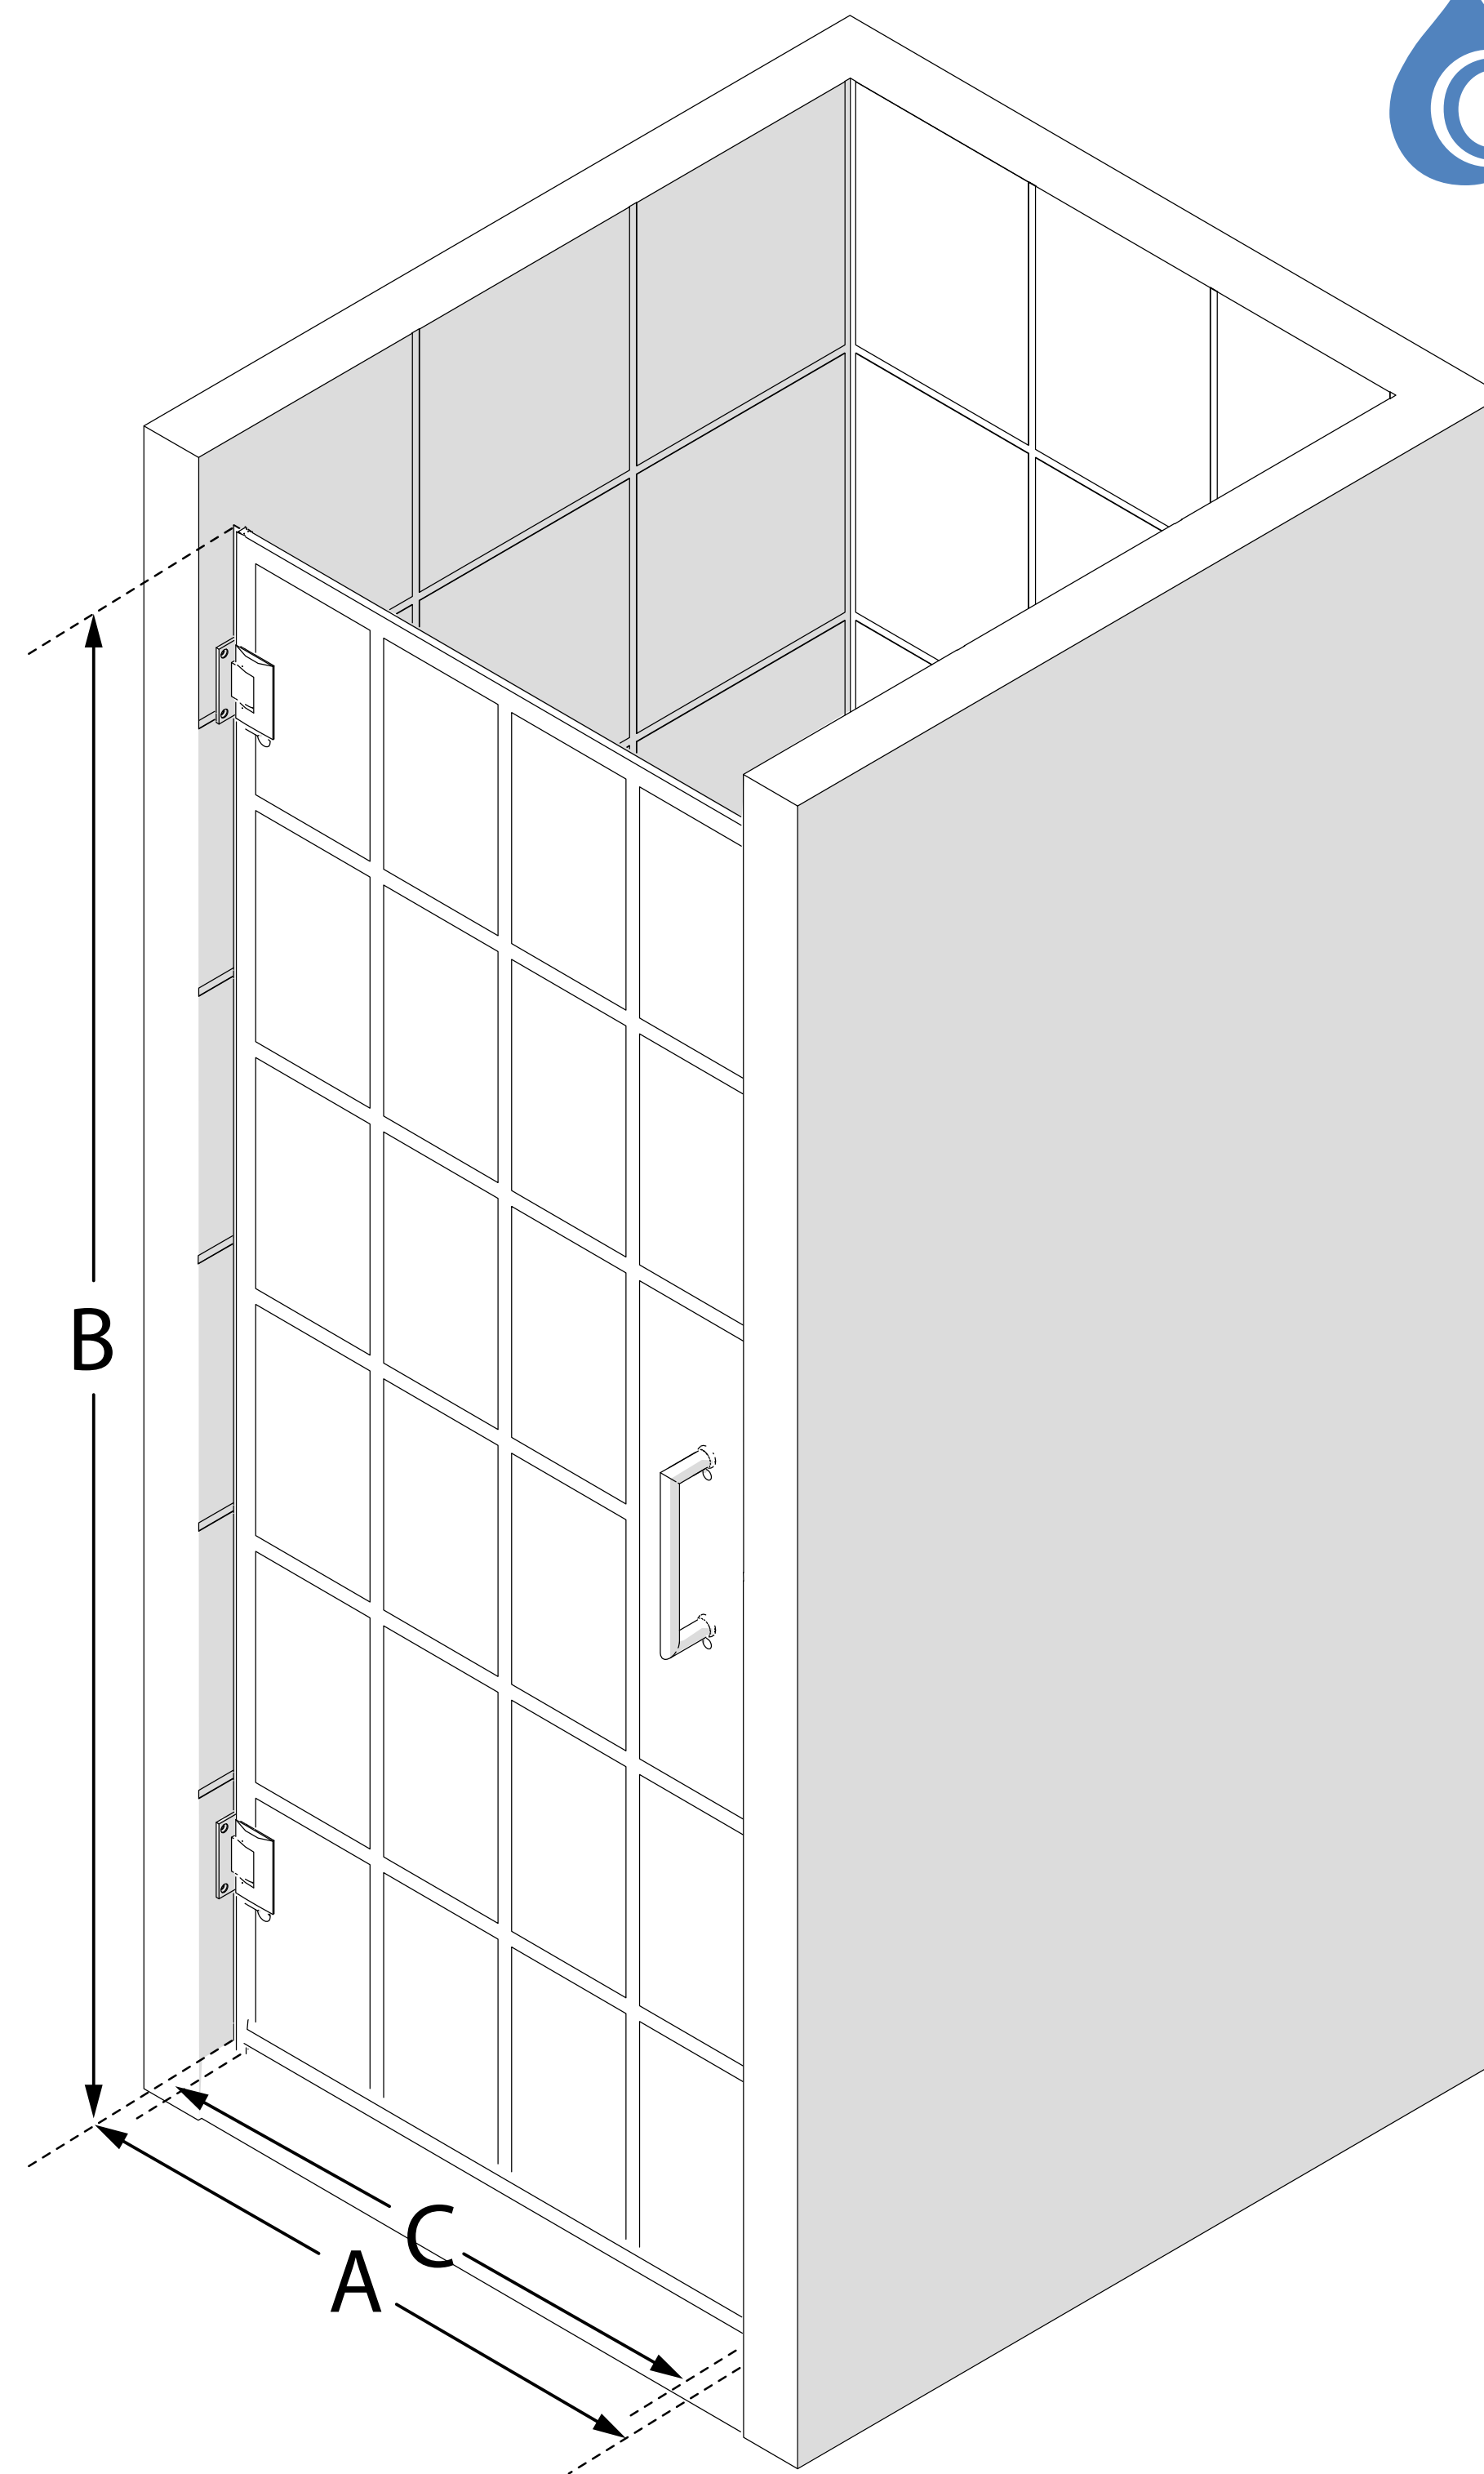

MODEL NUMBER
SHDR-2424720-89

**CONFIGURATION
DIMENSIONS:**

A: MODEL WIDTH

24 in.

B: MODEL HEIGHT

72 in.

C: ACCESS WIDTH

23 in.