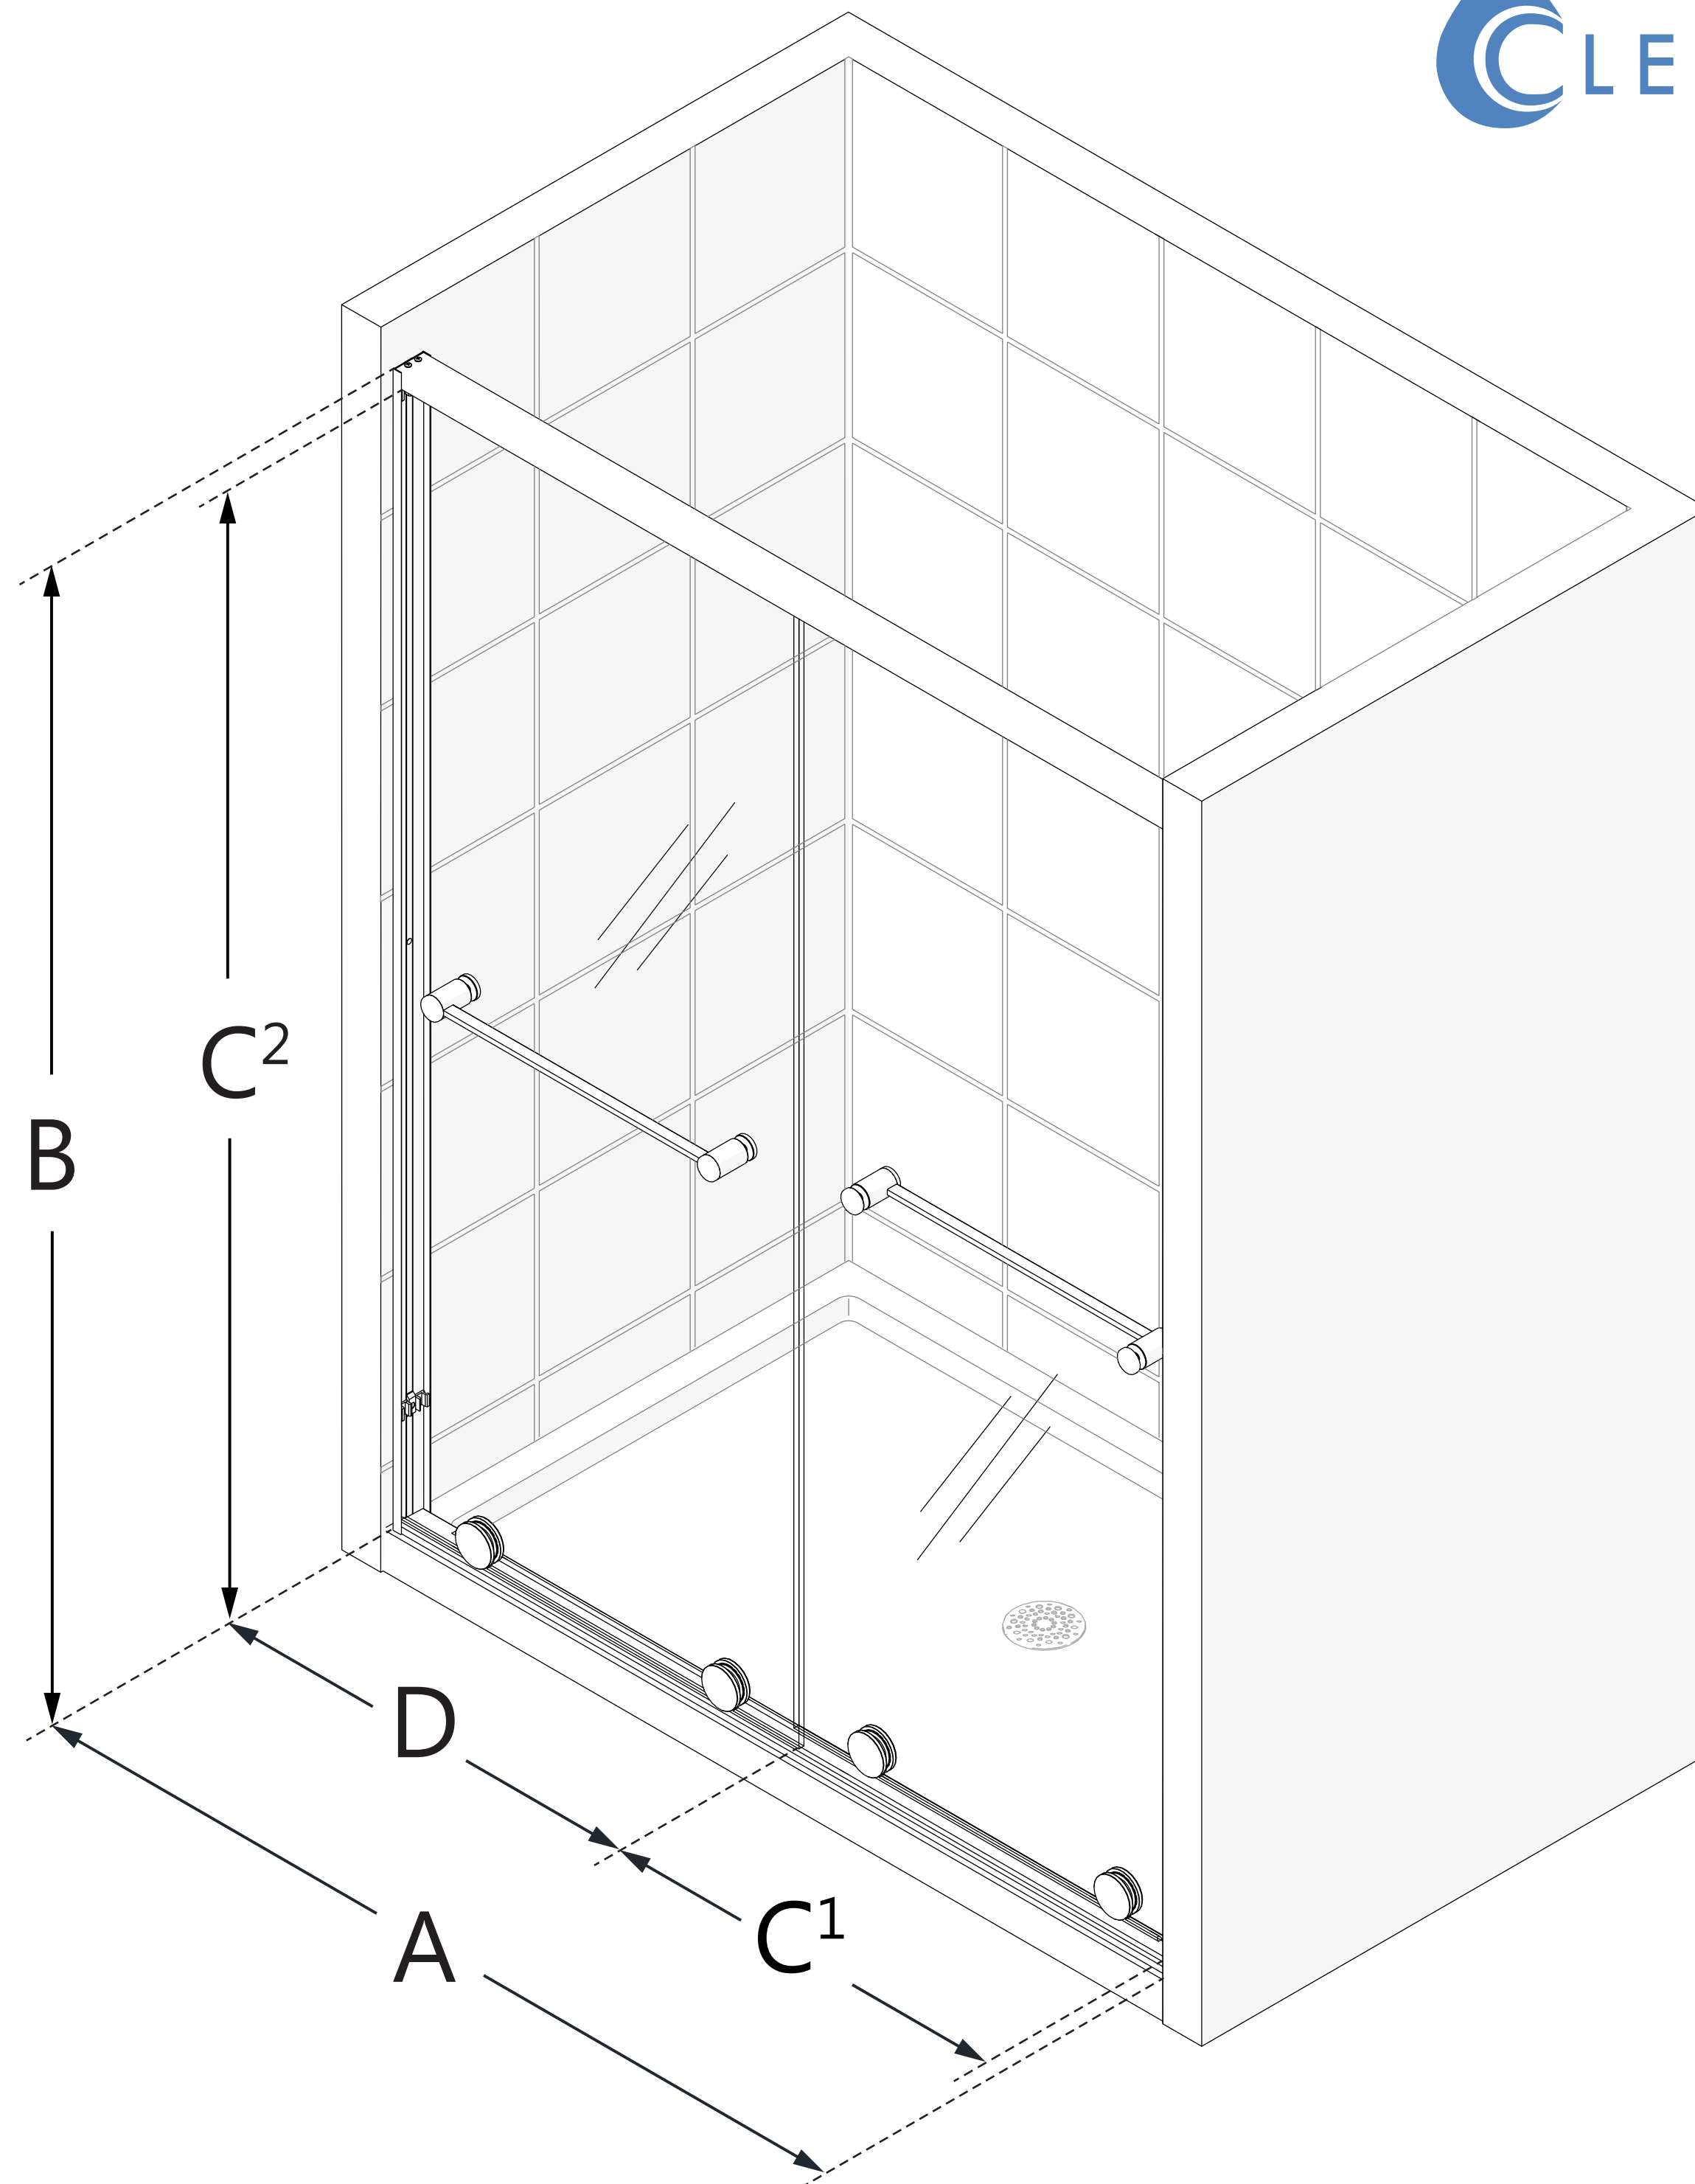

MODEL NUMBER
SDHA48W760

**CONFIGURATION
DIMENSIONS:**

A: MODEL WIDTH
44-48 in.

B: MODEL HEIGHT
76 in.

C1: ACCESS WIDTH
20 3/4 - 22 3/4 in.

C2: ACCESS HEIGHT
74 3/4 in.

D: DOOR WIDTH
24 1/2 in.

CUSTOMIZATION
Yes

MATCHING SHOWER BASE

Any 48 in. Single Threshold
DreamLine Shower Base

BASE OPTIONS

White, Biscuit (-22), Black (-88)

BASE DRAIN LOCATION

Center

**MINIMUM THRESHOLD
REQUIRED**

2 3/8 in.