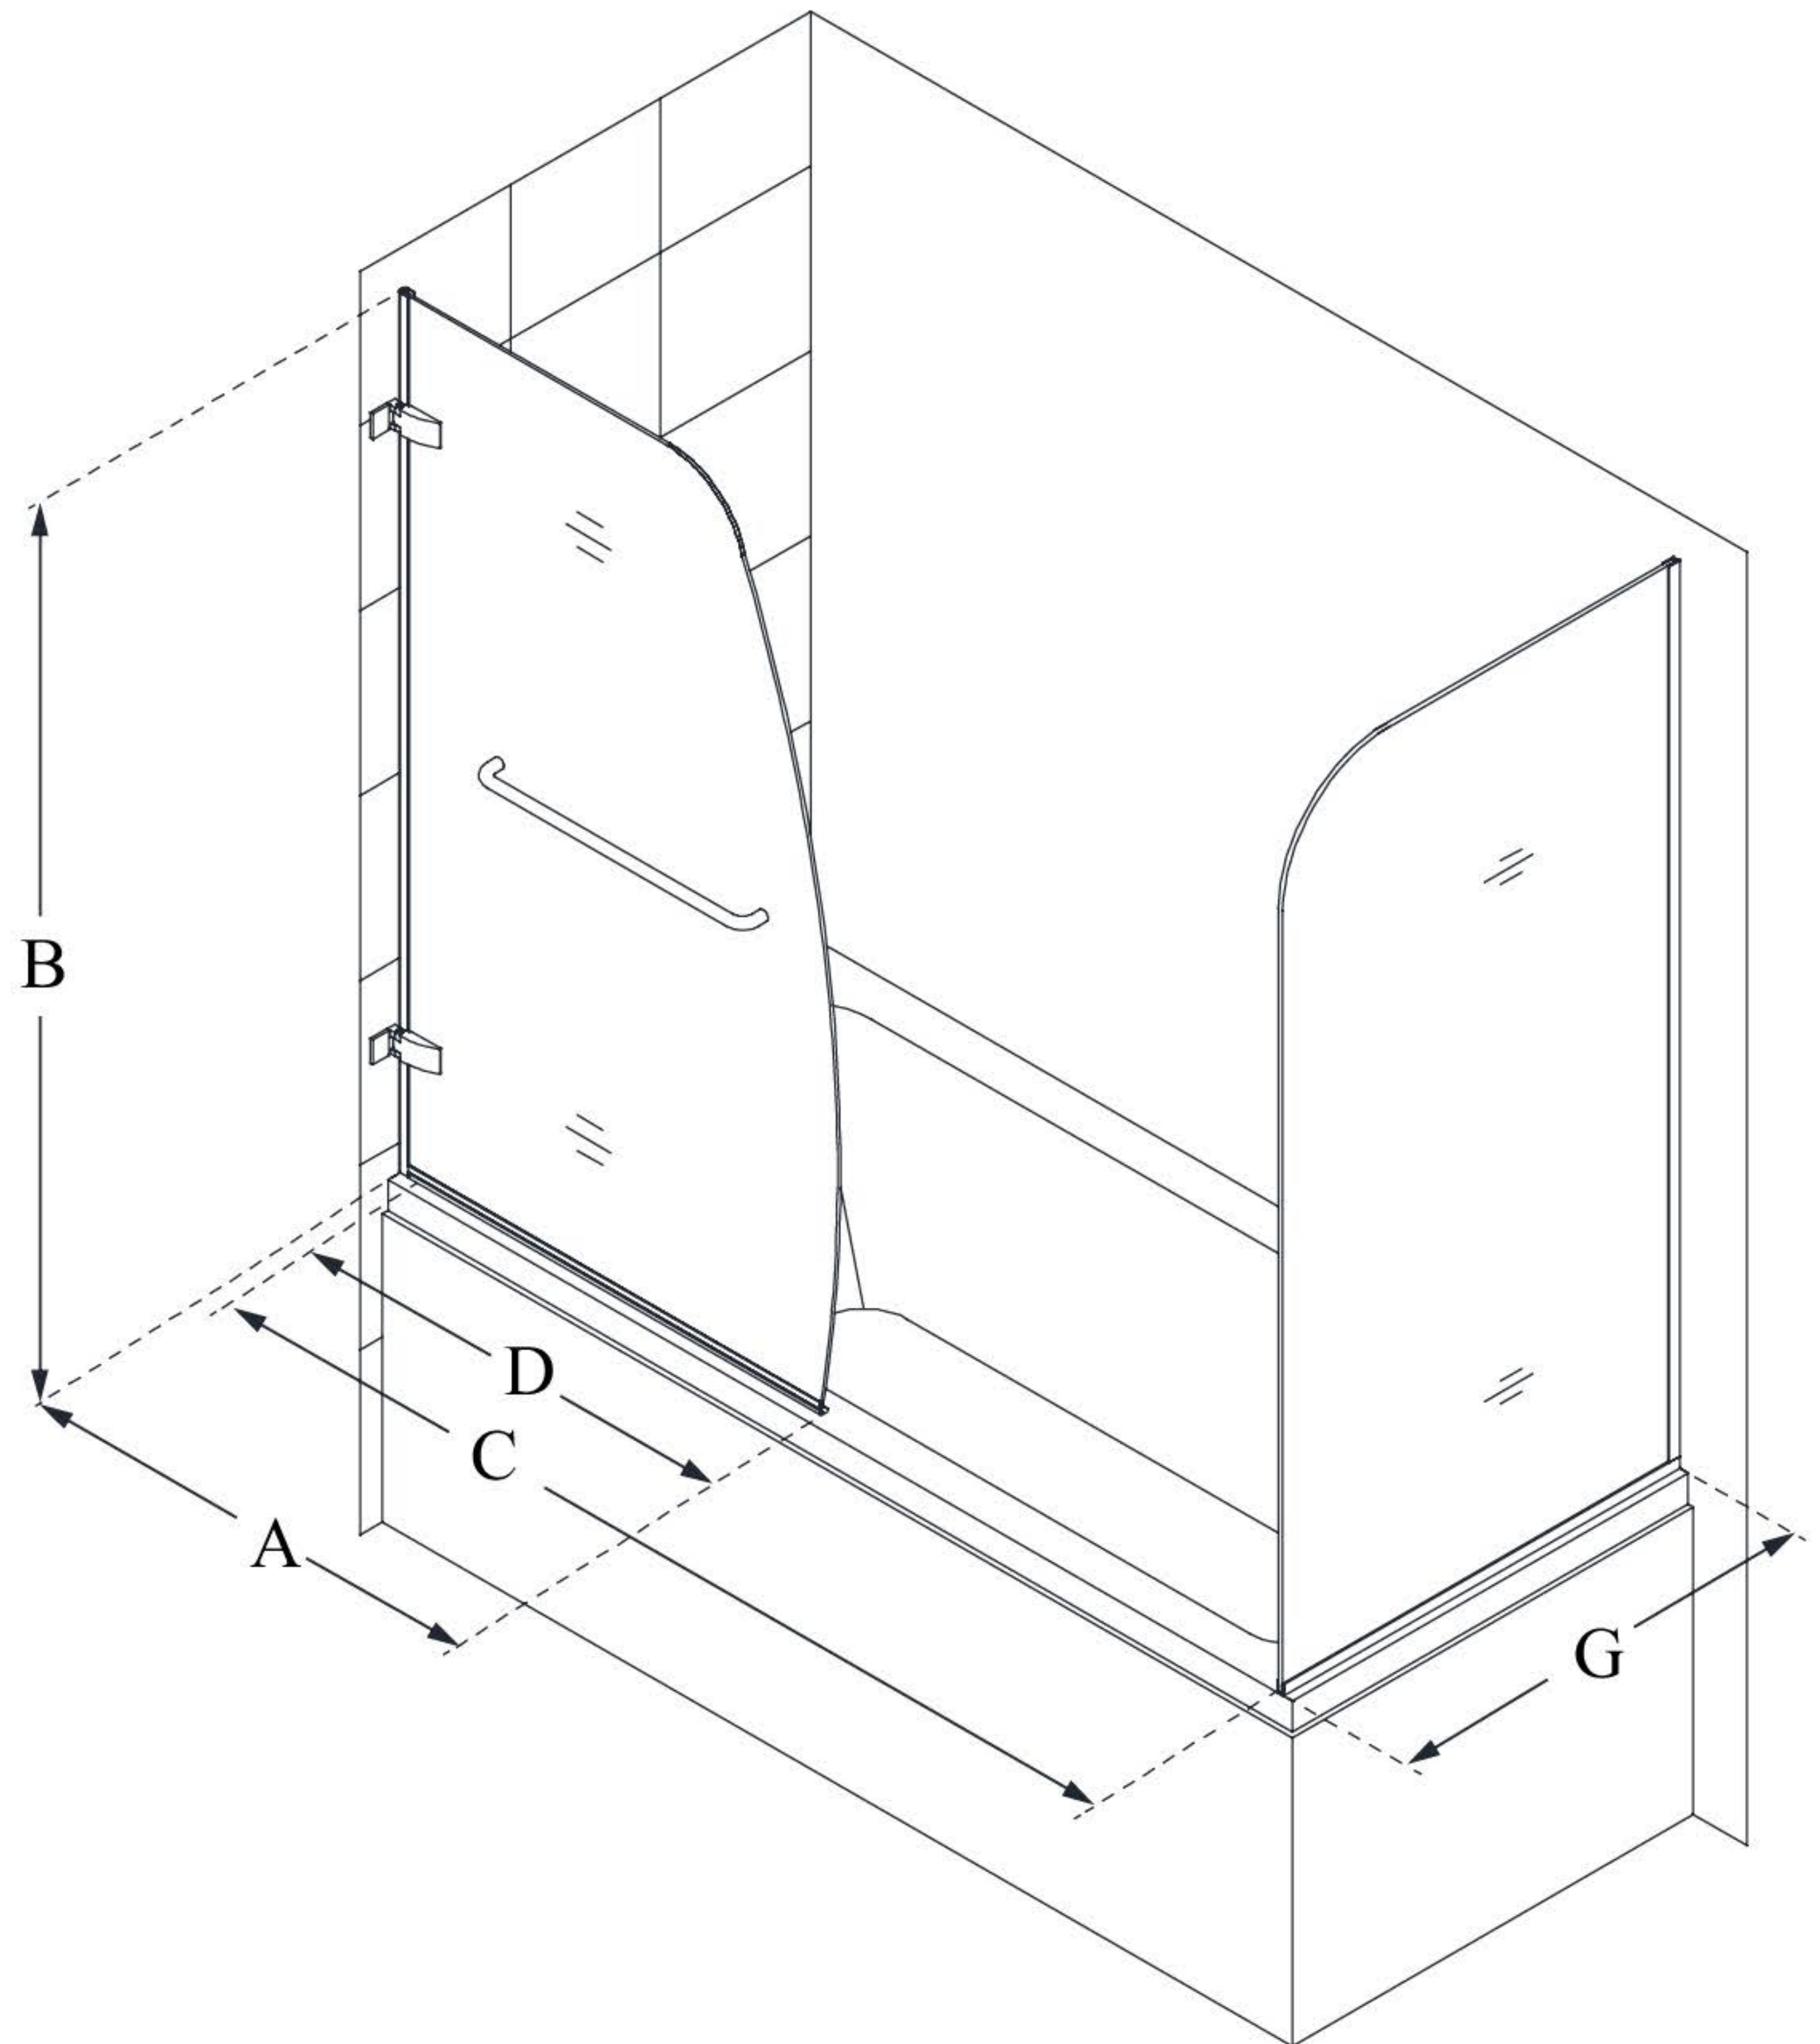

MODEL INFORMATION

SHDR-3534586-RT

AQUA UNO

DreamLine Aqua Uno 56-60 in. W x
30 in. D x 58 in. H Frameless Hinged
Tub Door with Return Panel

SWING DOOR

CONFIGURATION DIMENSIONS:

A: 34 5/16 in.

MODEL WIDTH

B: 58 in.

MODEL HEIGHT

C: 59 1/2 in. (in a 60 in. opening)

ACCESS WIDTH

D: 34 in.

DOOR WIDTH

G: 30 in.

RETURN PANEL WIDTH