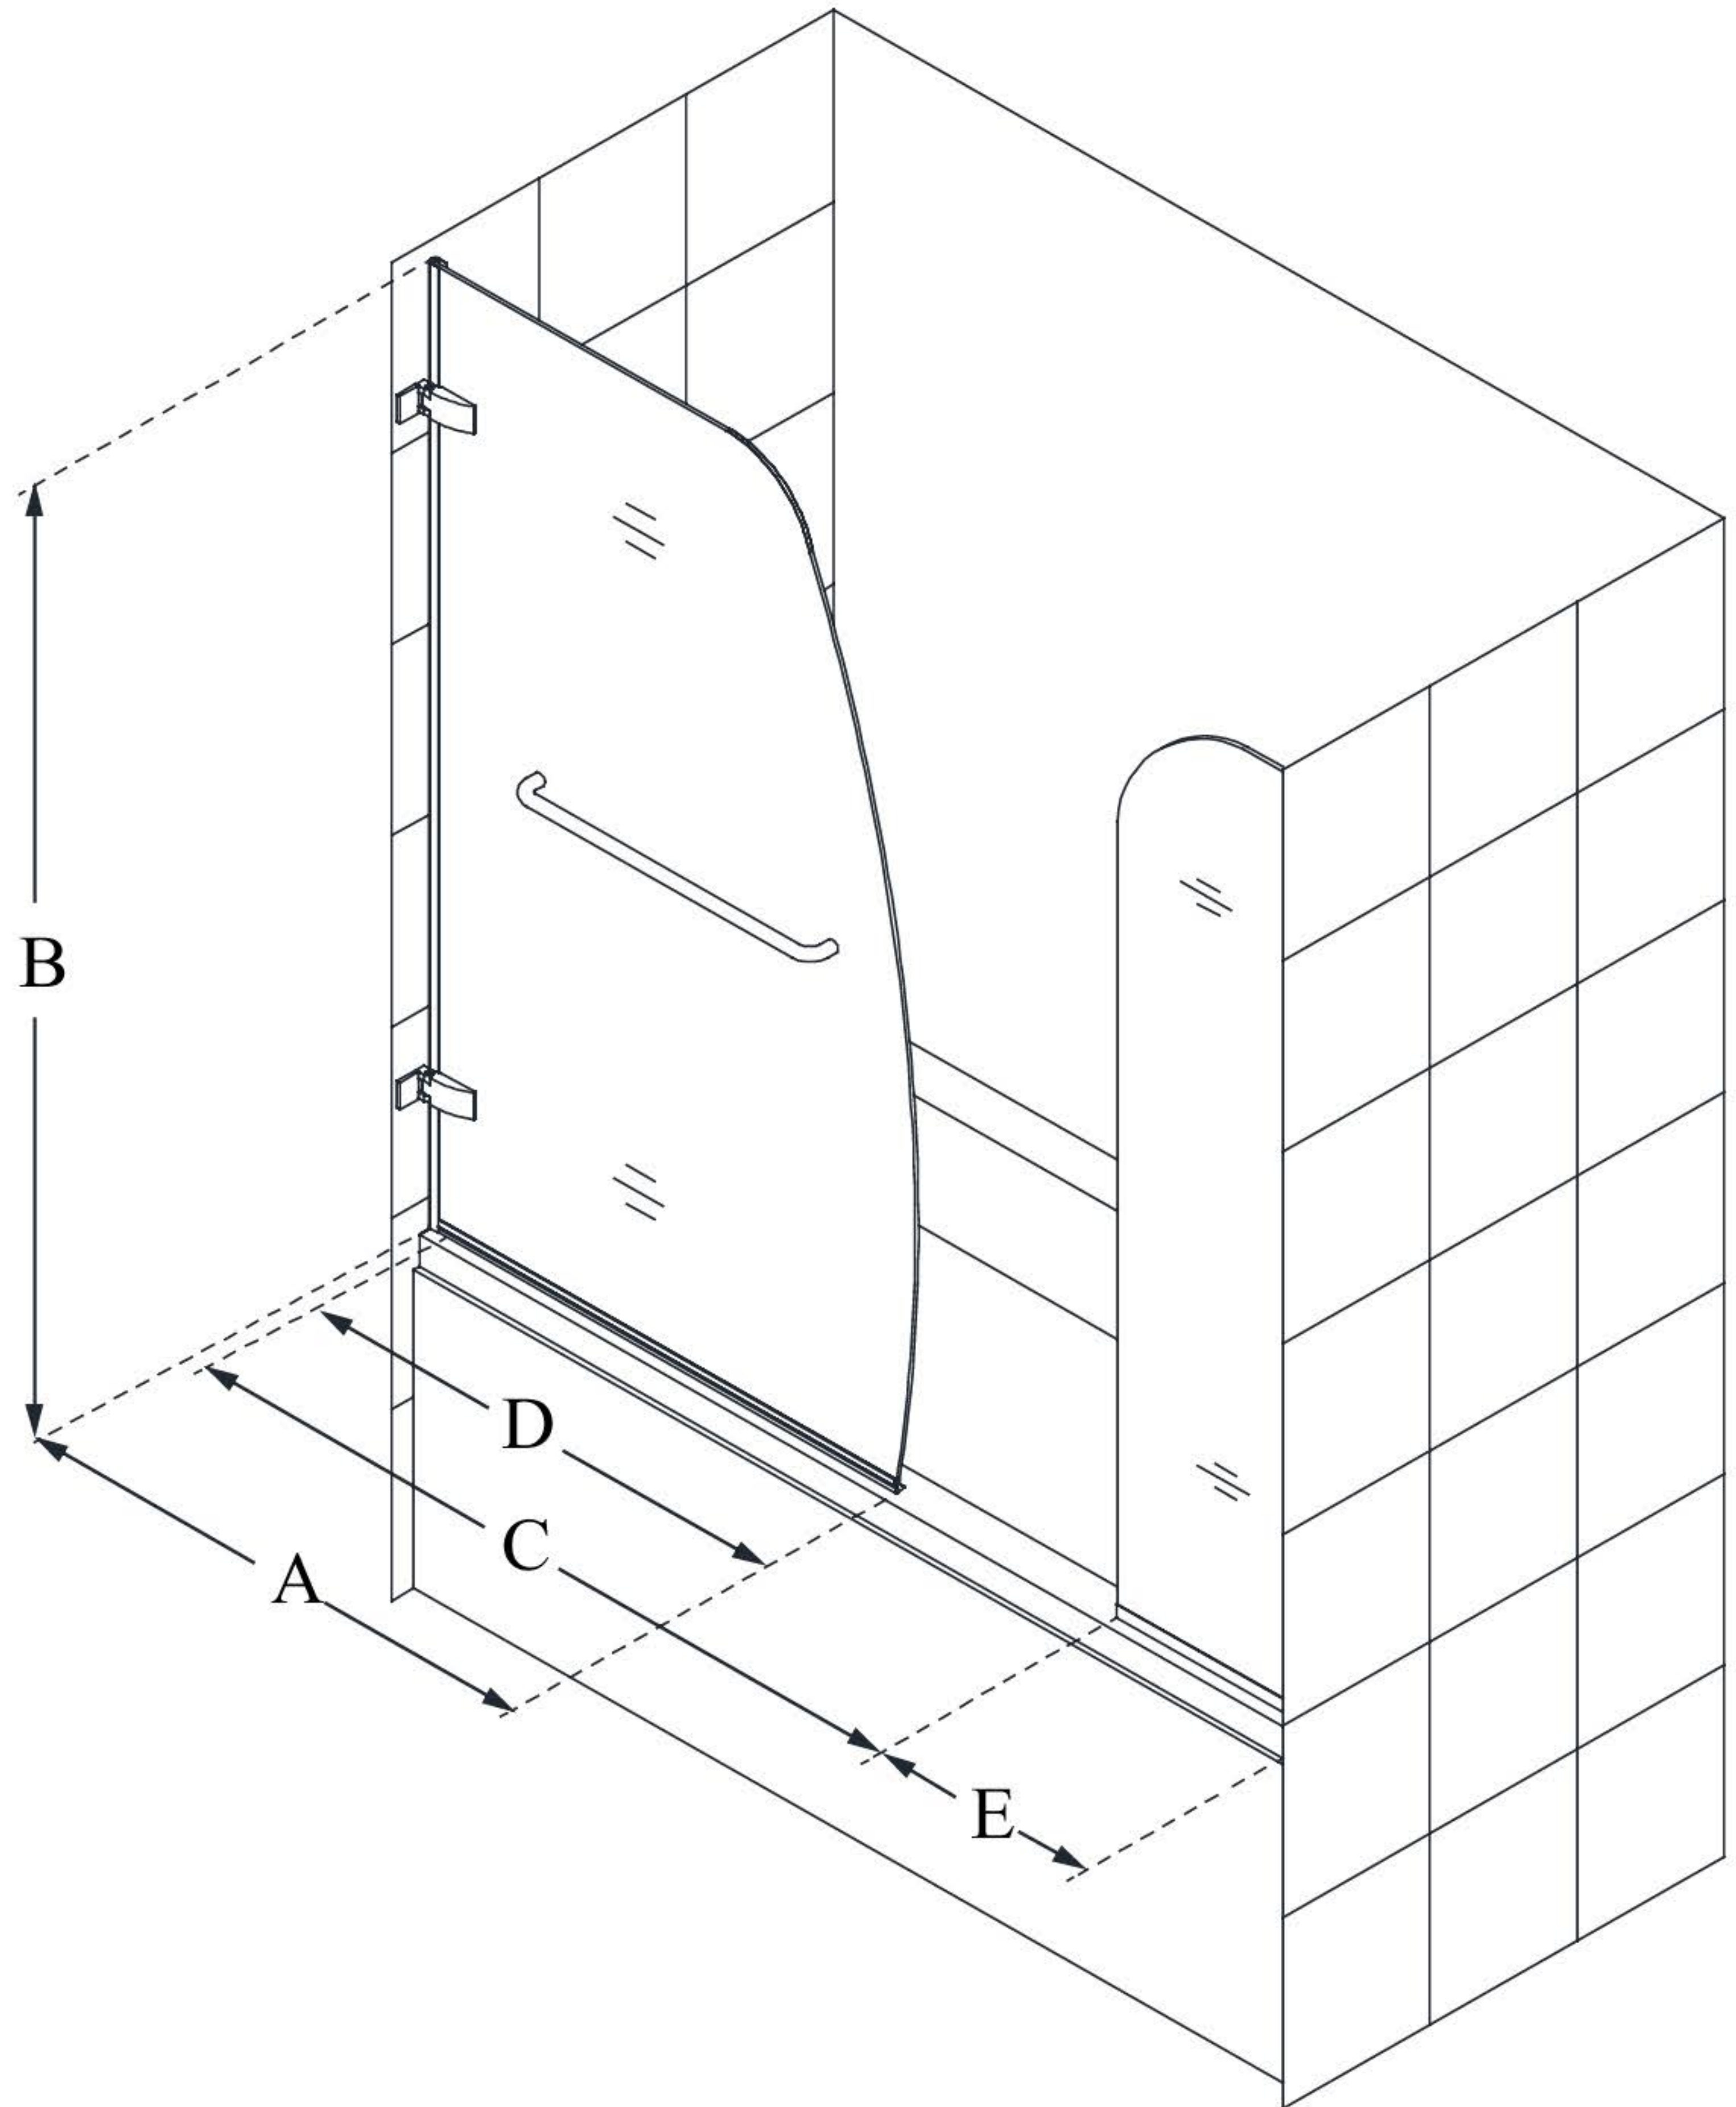

MODEL INFORMATION

SHDR-3534586-EX

AQUA UNO

DreamLine Aqua Uno 56-60 in. W x
58 in. H Frameless Hinged Tub Door
with Extender Panel

SWING DOOR

CONFIGURATION DIMENSIONS:

A: 34 5/16 in.

MODEL WIDTH

B: 58 in.

MODEL HEIGHT

C: 50 1/2 in. (in a 60 in. opening)

ACCESS WIDTH

D: 34 in.

DOOR WIDTH

E: 9 in.

EXTENDER PANEL WIDTH