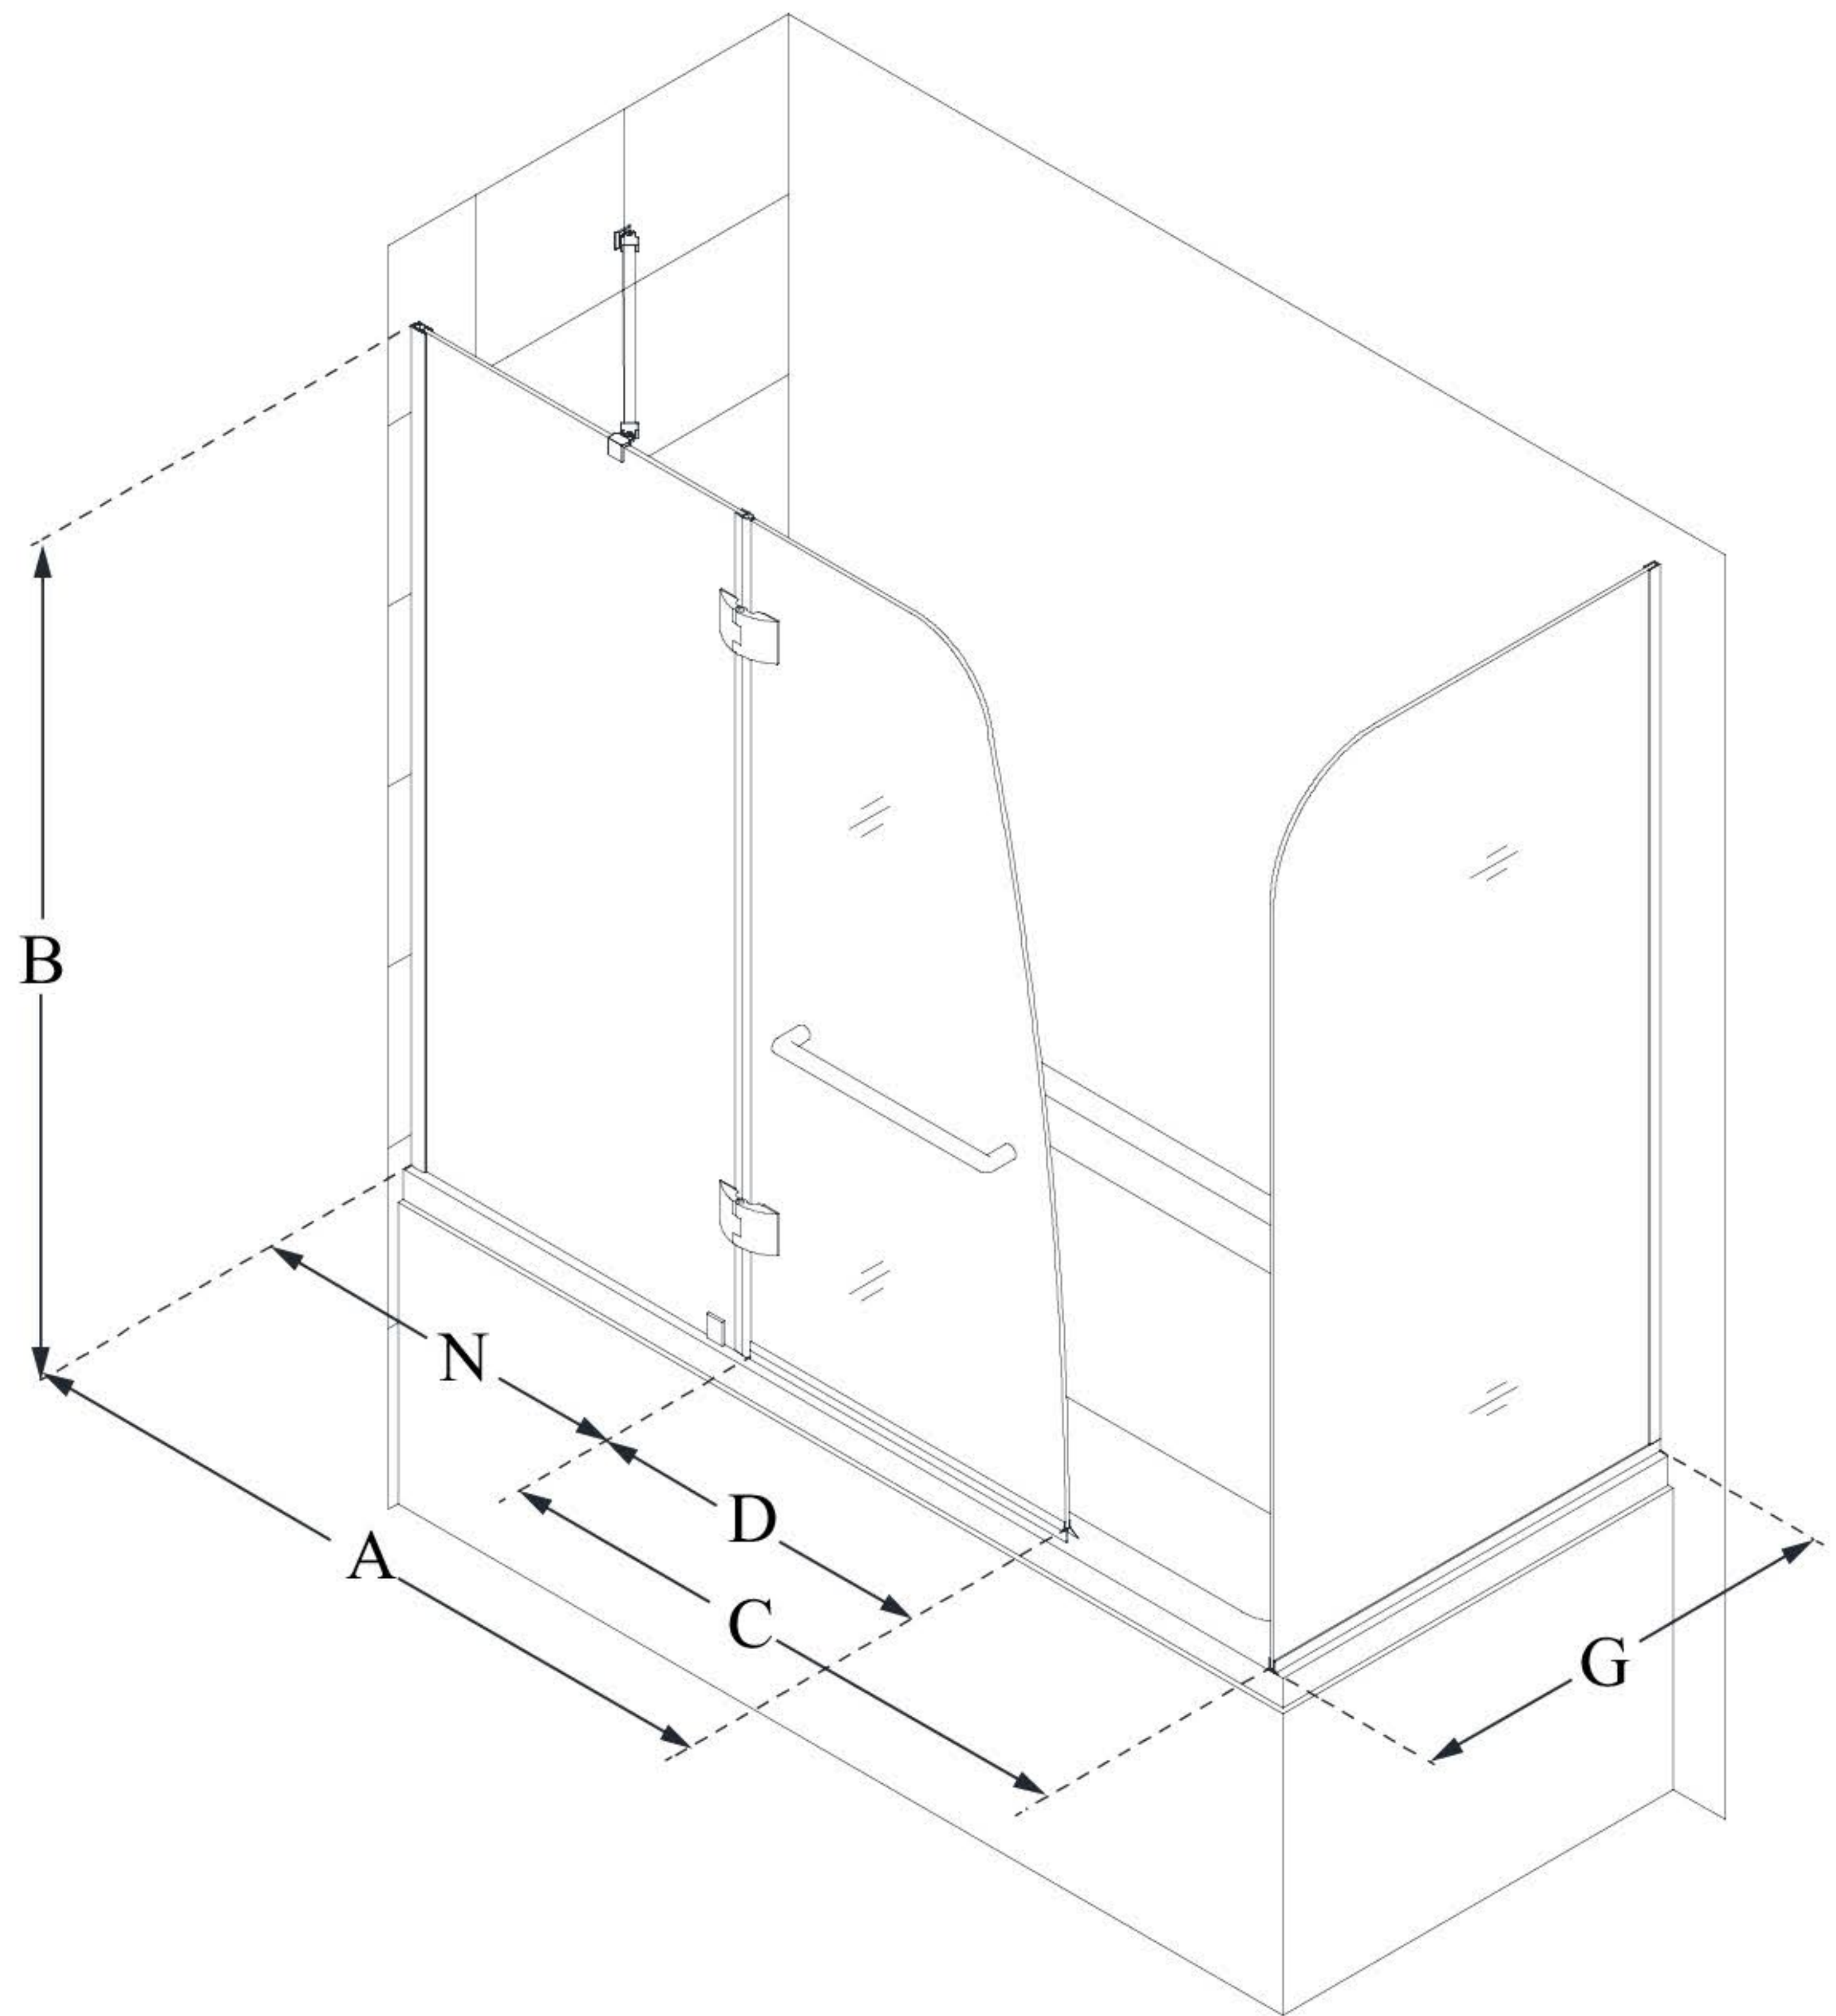

MODEL INFORMATION

SHDR-3148586-RT

AQUA

DreamLine Aqua 56-60 in. W x 58 in. H Frameless Hinged Tub Door with Return Panel

SWING DOOR

CONFIGURATION DIMENSIONS:

A: 48 - 48 7/16 in.

MODEL WIDTH

B: 58 in.

MODEL HEIGHT

C: 36 in. (in a 60 in. opening)

ACCESS WIDTH

D: 23 15/16 in.

DOOR WIDTH

G: 30 in.

INLINE BUTTRESS PANEL WIDTH

N: 23 15/16 in.

RETURN BUTTRESS PANEL WIDTH

DreamLine reserves the right to update or modify the hardware or materials pictured without prior notice for the purpose of product improvement and customer satisfaction.