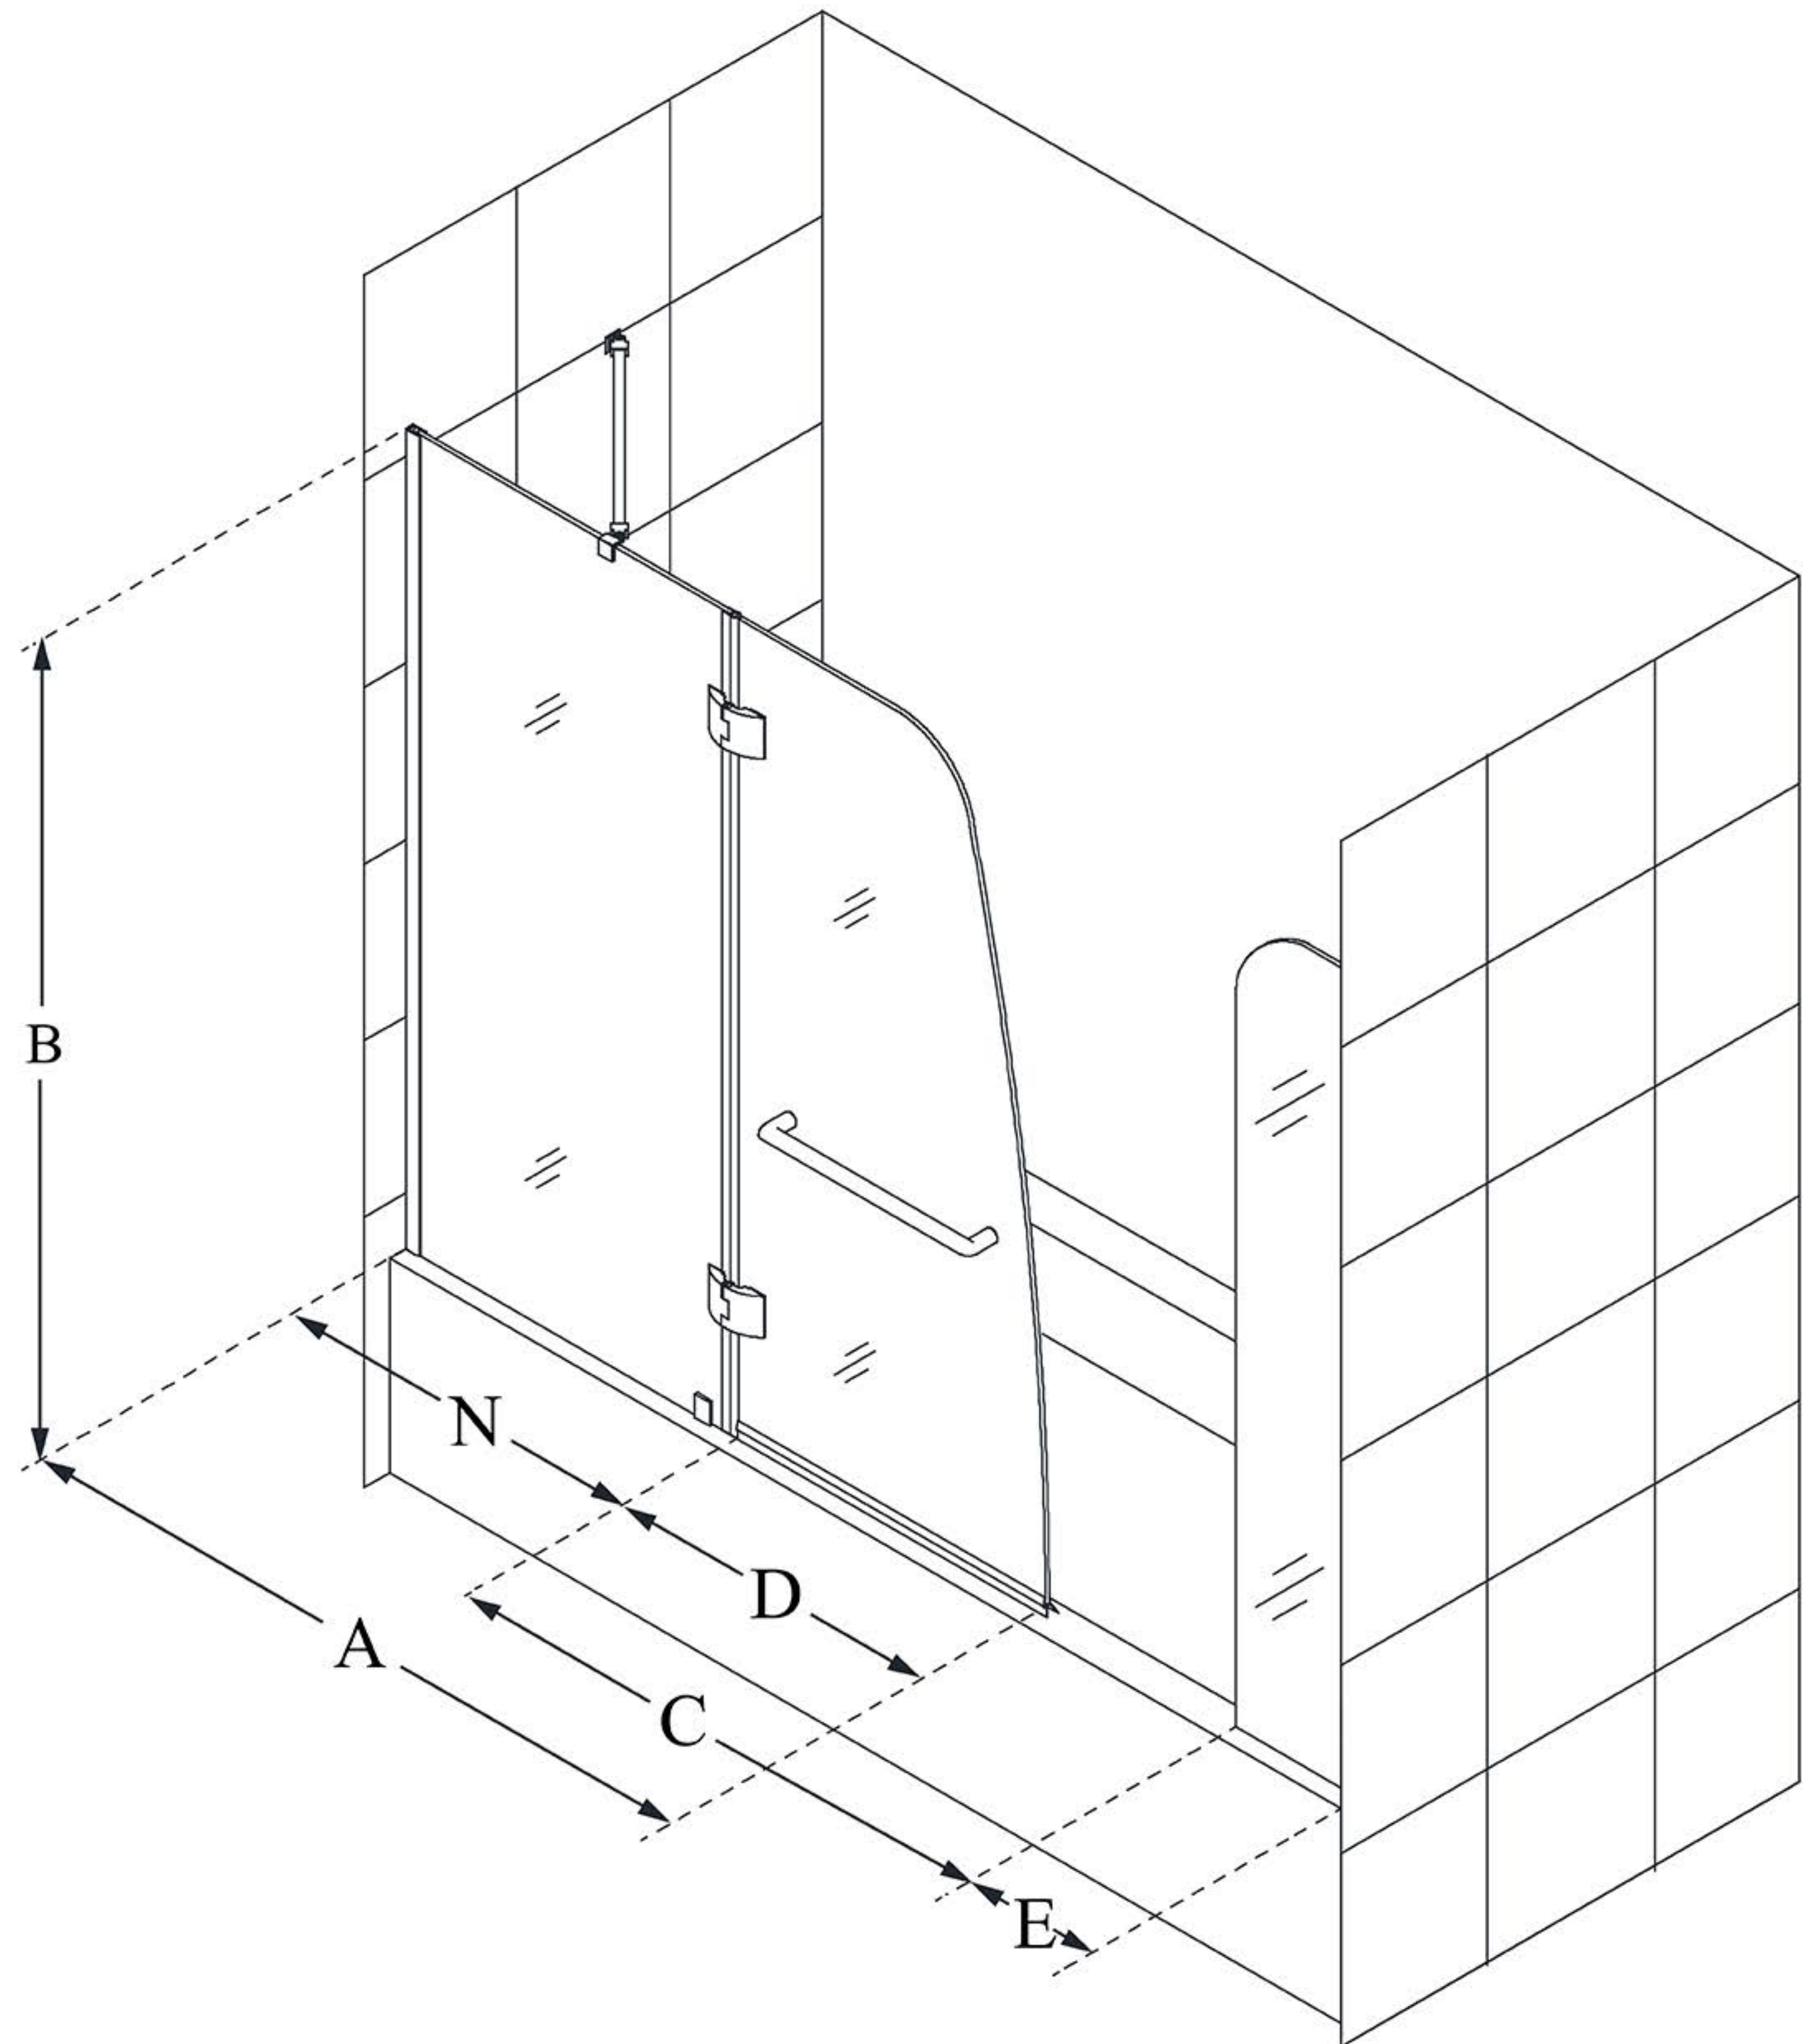

MODEL INFORMATION

SHDR-3148586-EX

AQUA

DreamLine Aqua 56-60 in. W x 58 in. H Frameless Hinged Tub Door with Extender Panel

SWING DOOR

CONFIGURATION DIMENSIONS:

A: 48 - 48 7/16 in.

MODEL WIDTH

B: 58 in.

MODEL HEIGHT

C: 27 in. (in a 60 in. opening)

ACCESS WIDTH

D: 23 15/16 in.

DOOR WIDTH

E: 9 in.

EXTENDER PANEL WIDTH

N: 23 15/16 in.

HINGE PANEL WIDTH

DreamLine reserves the right to update or modify the hardware or materials pictured without prior notice for the purpose of product improvement and customer satisfaction.