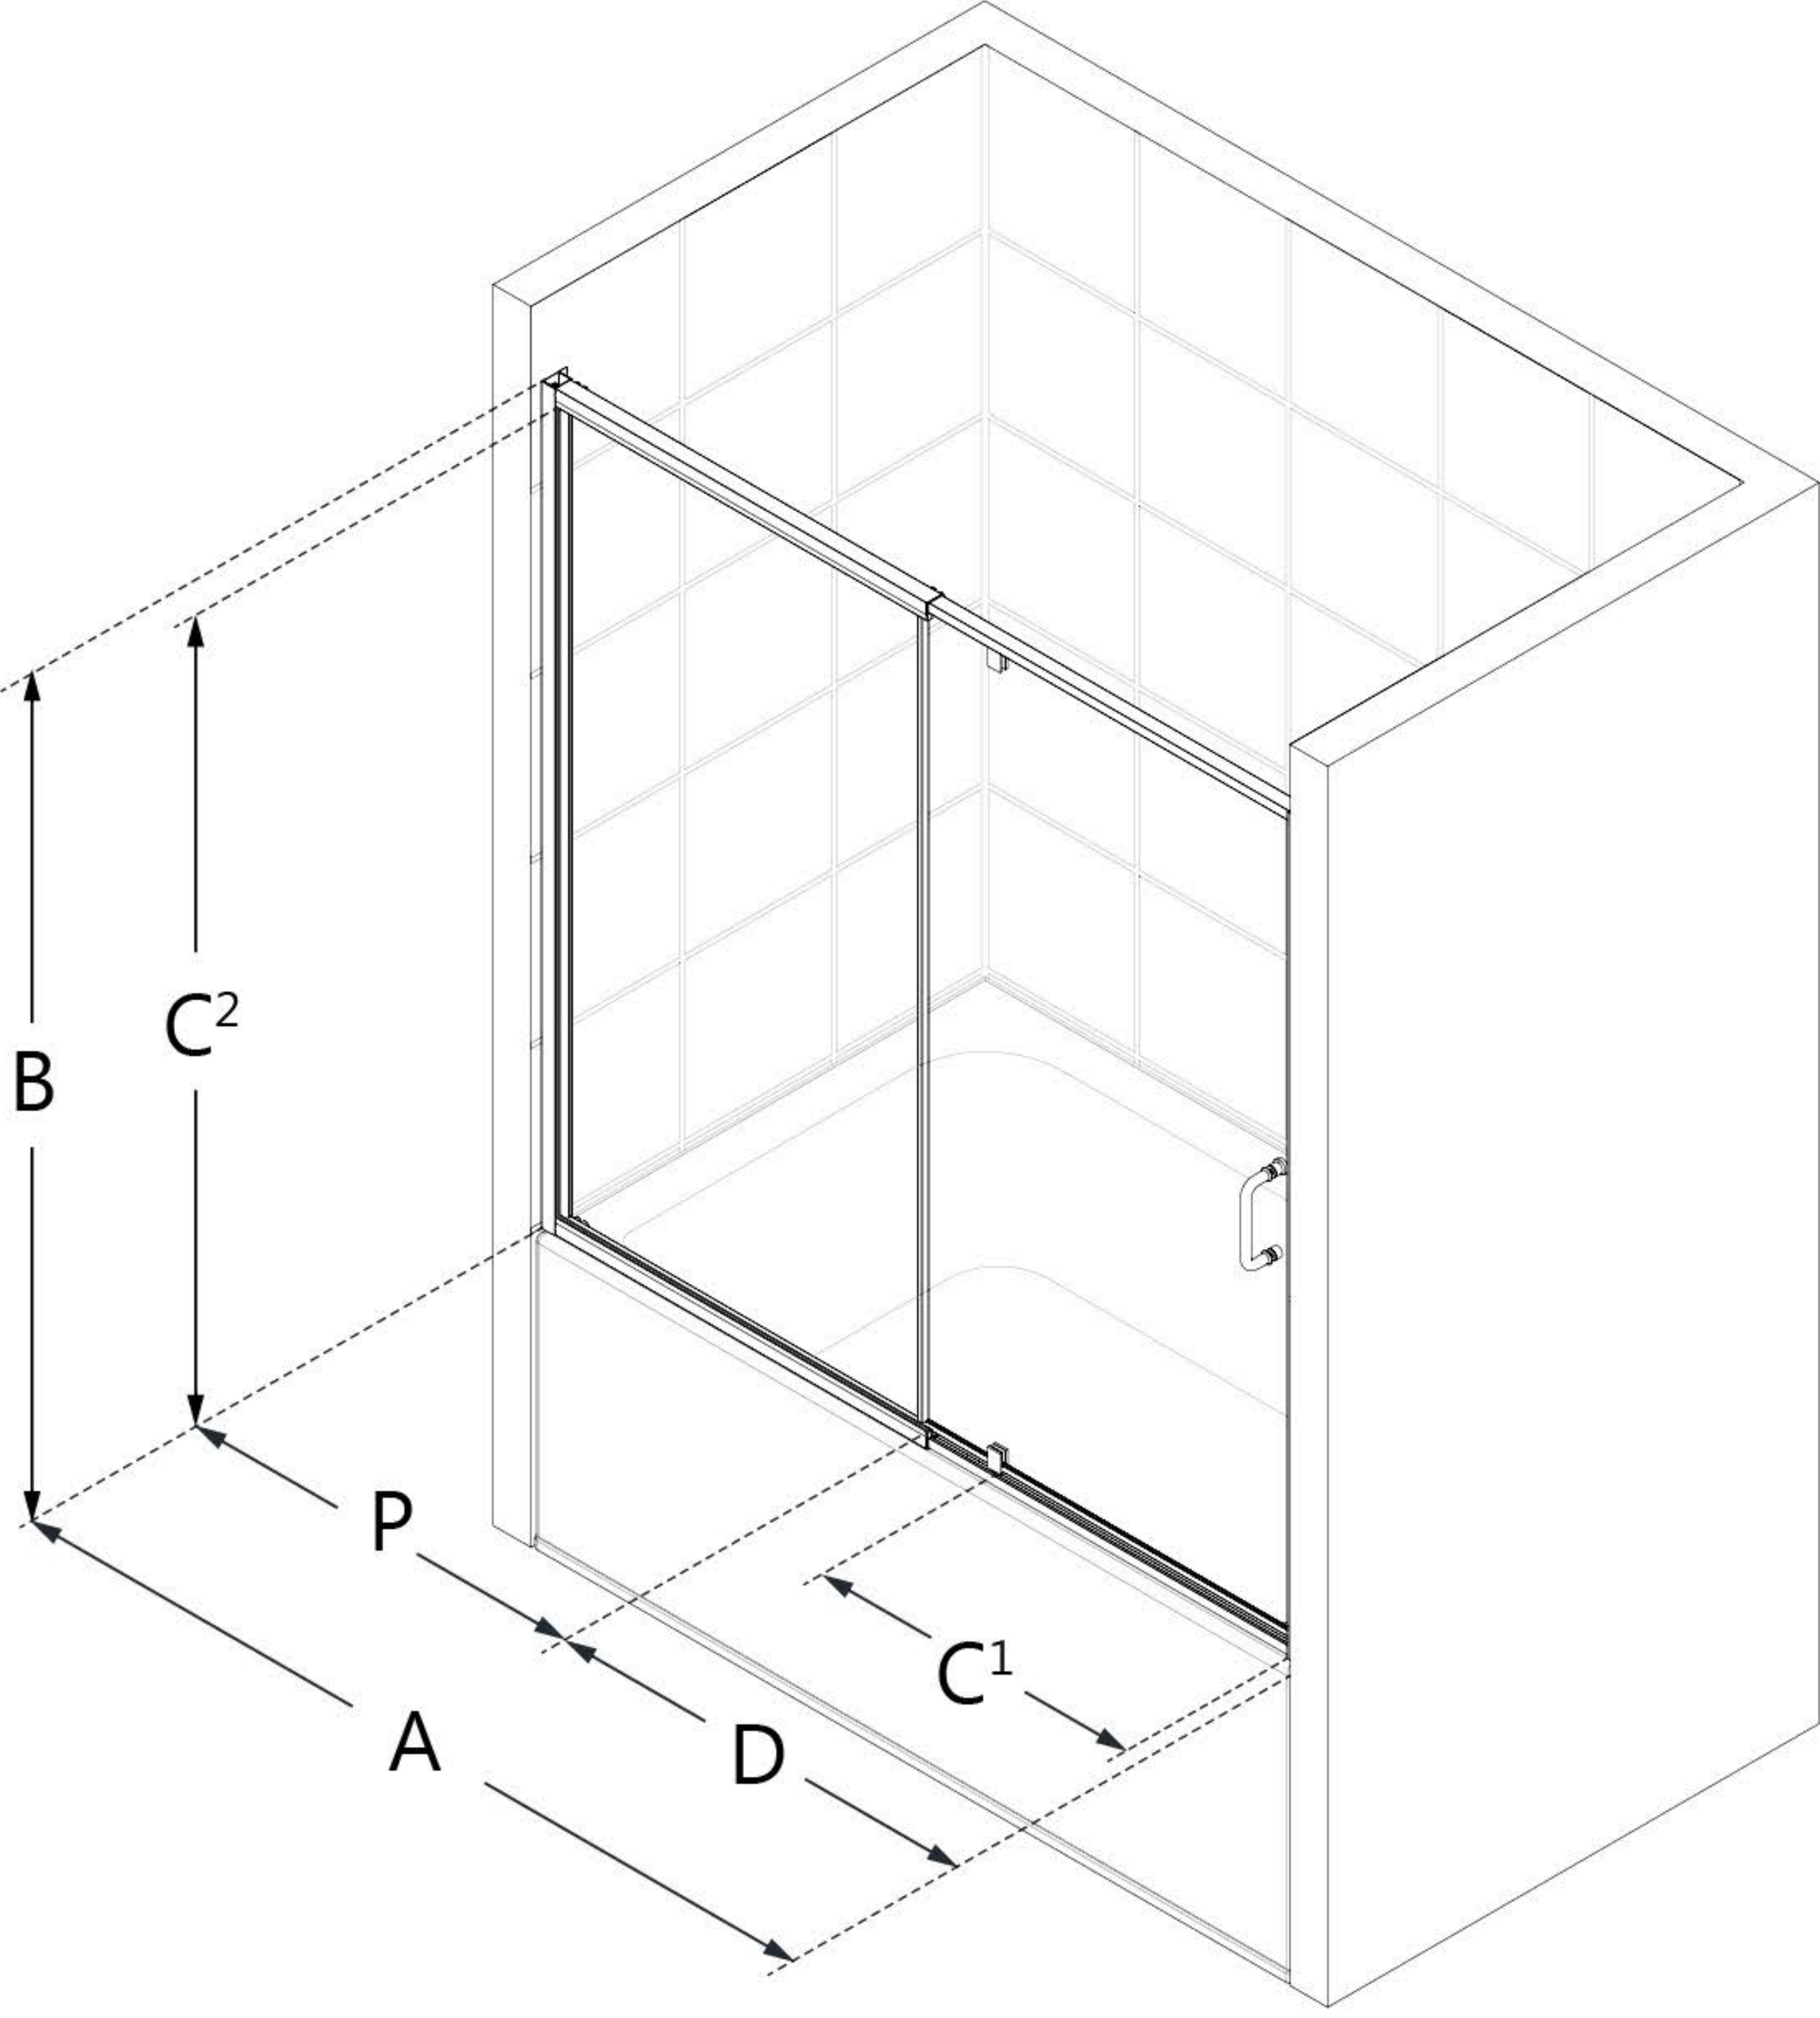

DreamLine Flex 56-60 in. W x 58 in. H Frameless Pivot Tub Door

SHDR-22605800
FLEX

CONFIGURATION DIMENSIONS:

- A: MODEL WIDTH
56 - 60 in.

- B: MODEL HEIGHT
58 in.

- C: ACCESS WIDTH
22 7/8 in.

- C2: ACCESS HEIGHT
56 11/16 in.

- D: DOOR WIDTH
29 3/8 in.

- P: PIVOT PANEL WIDTH
30 1/16 in.

MINIMUM THRESHOLD REQUIRED
1 3/8 in.

DRILLING REQUIRED?
No

STUDS REQUIRED?
No

DreamLine reserves the right to update or modify the hardware or materials pictured without prior notice for the purpose of product improvement and customer satisfaction.