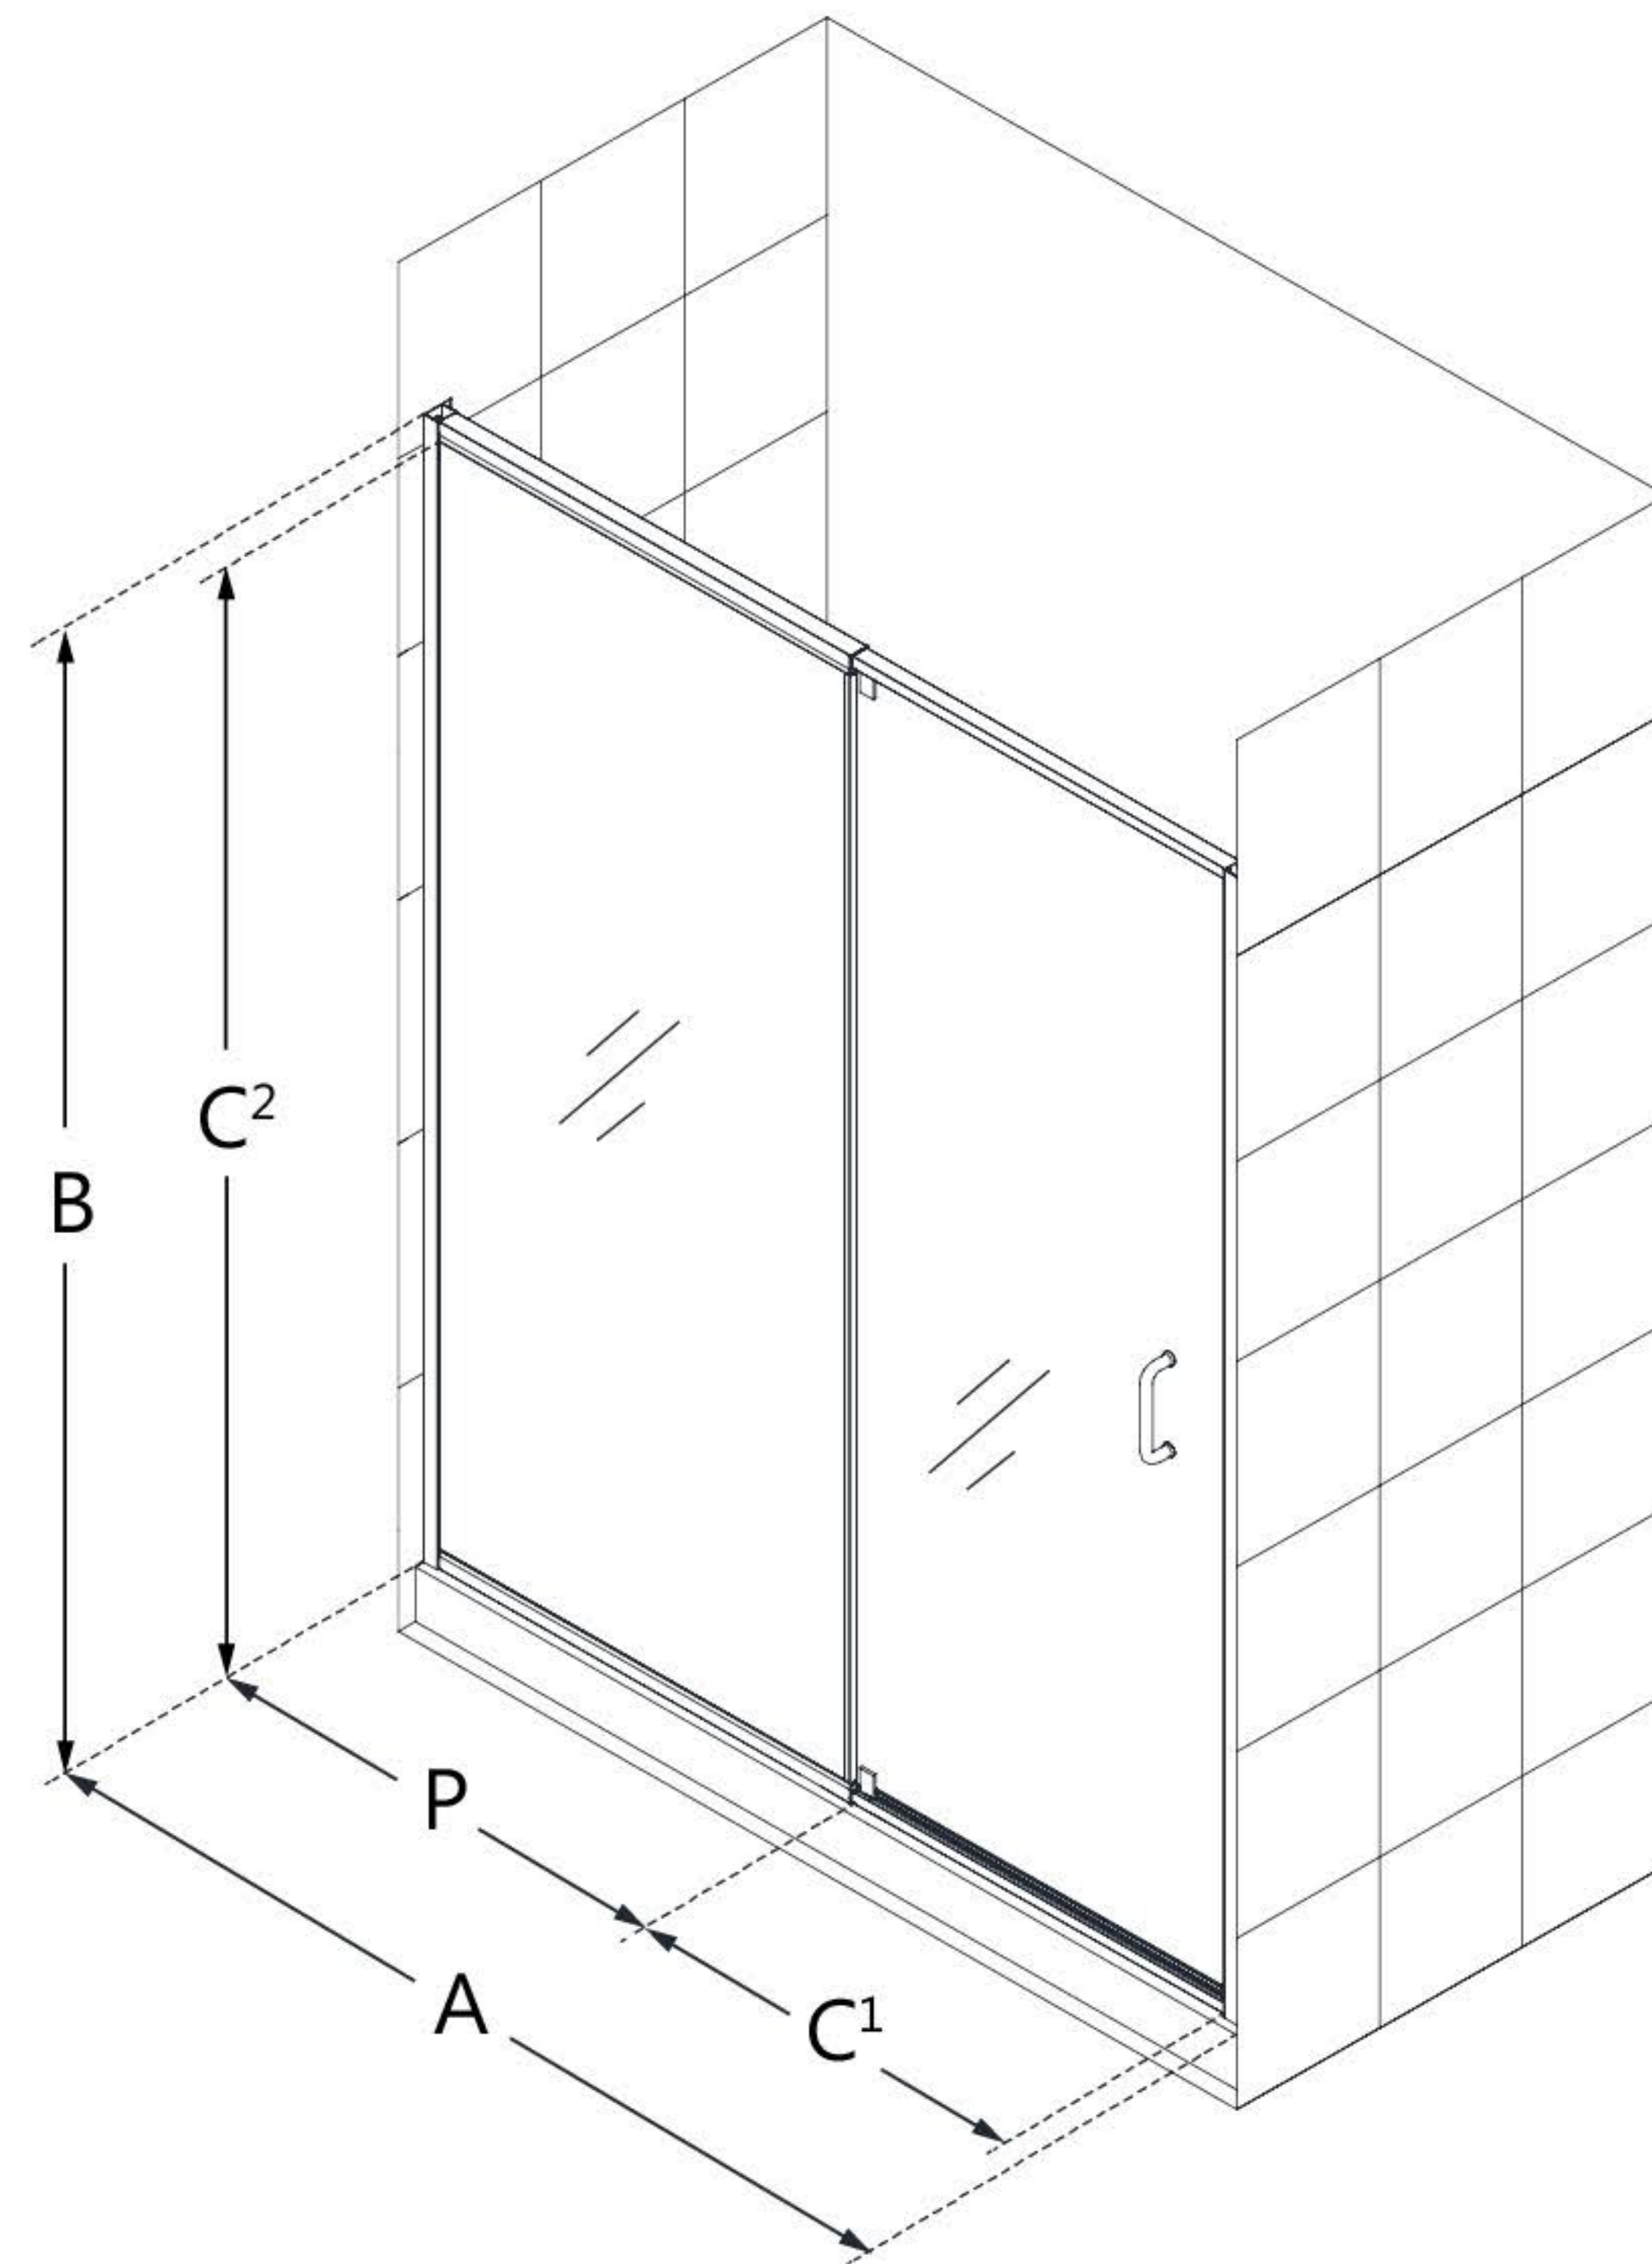

DreamLine Flex 50-54 in. W x 72 in. H Frameless Pivot Shower Door

SHDR22547200
FLEX

CONFIGURATION DIMENSIONS:

A: MODEL WIDTH
50-54 in.

B: MODEL HEIGHT
72 in.

C: ACCESS WIDTH
22 7/8 in.

C2: ACCESS HEIGHT
70 11/16 in.

D: DOOR WIDTH
29 3/8 in.

P: PIVOT PANEL WIDTH
24 3/8 in.

MATCHING SHOWER BASE
Any 54 in. Single Threshold DreamLine Shower Base

BASE OPTIONS
White, Biscuit (-22), Black (-88)

BASE DRAIN LOCATION
Center

MINIMUM THRESHOLD REQUIRED
1 3/8 in.