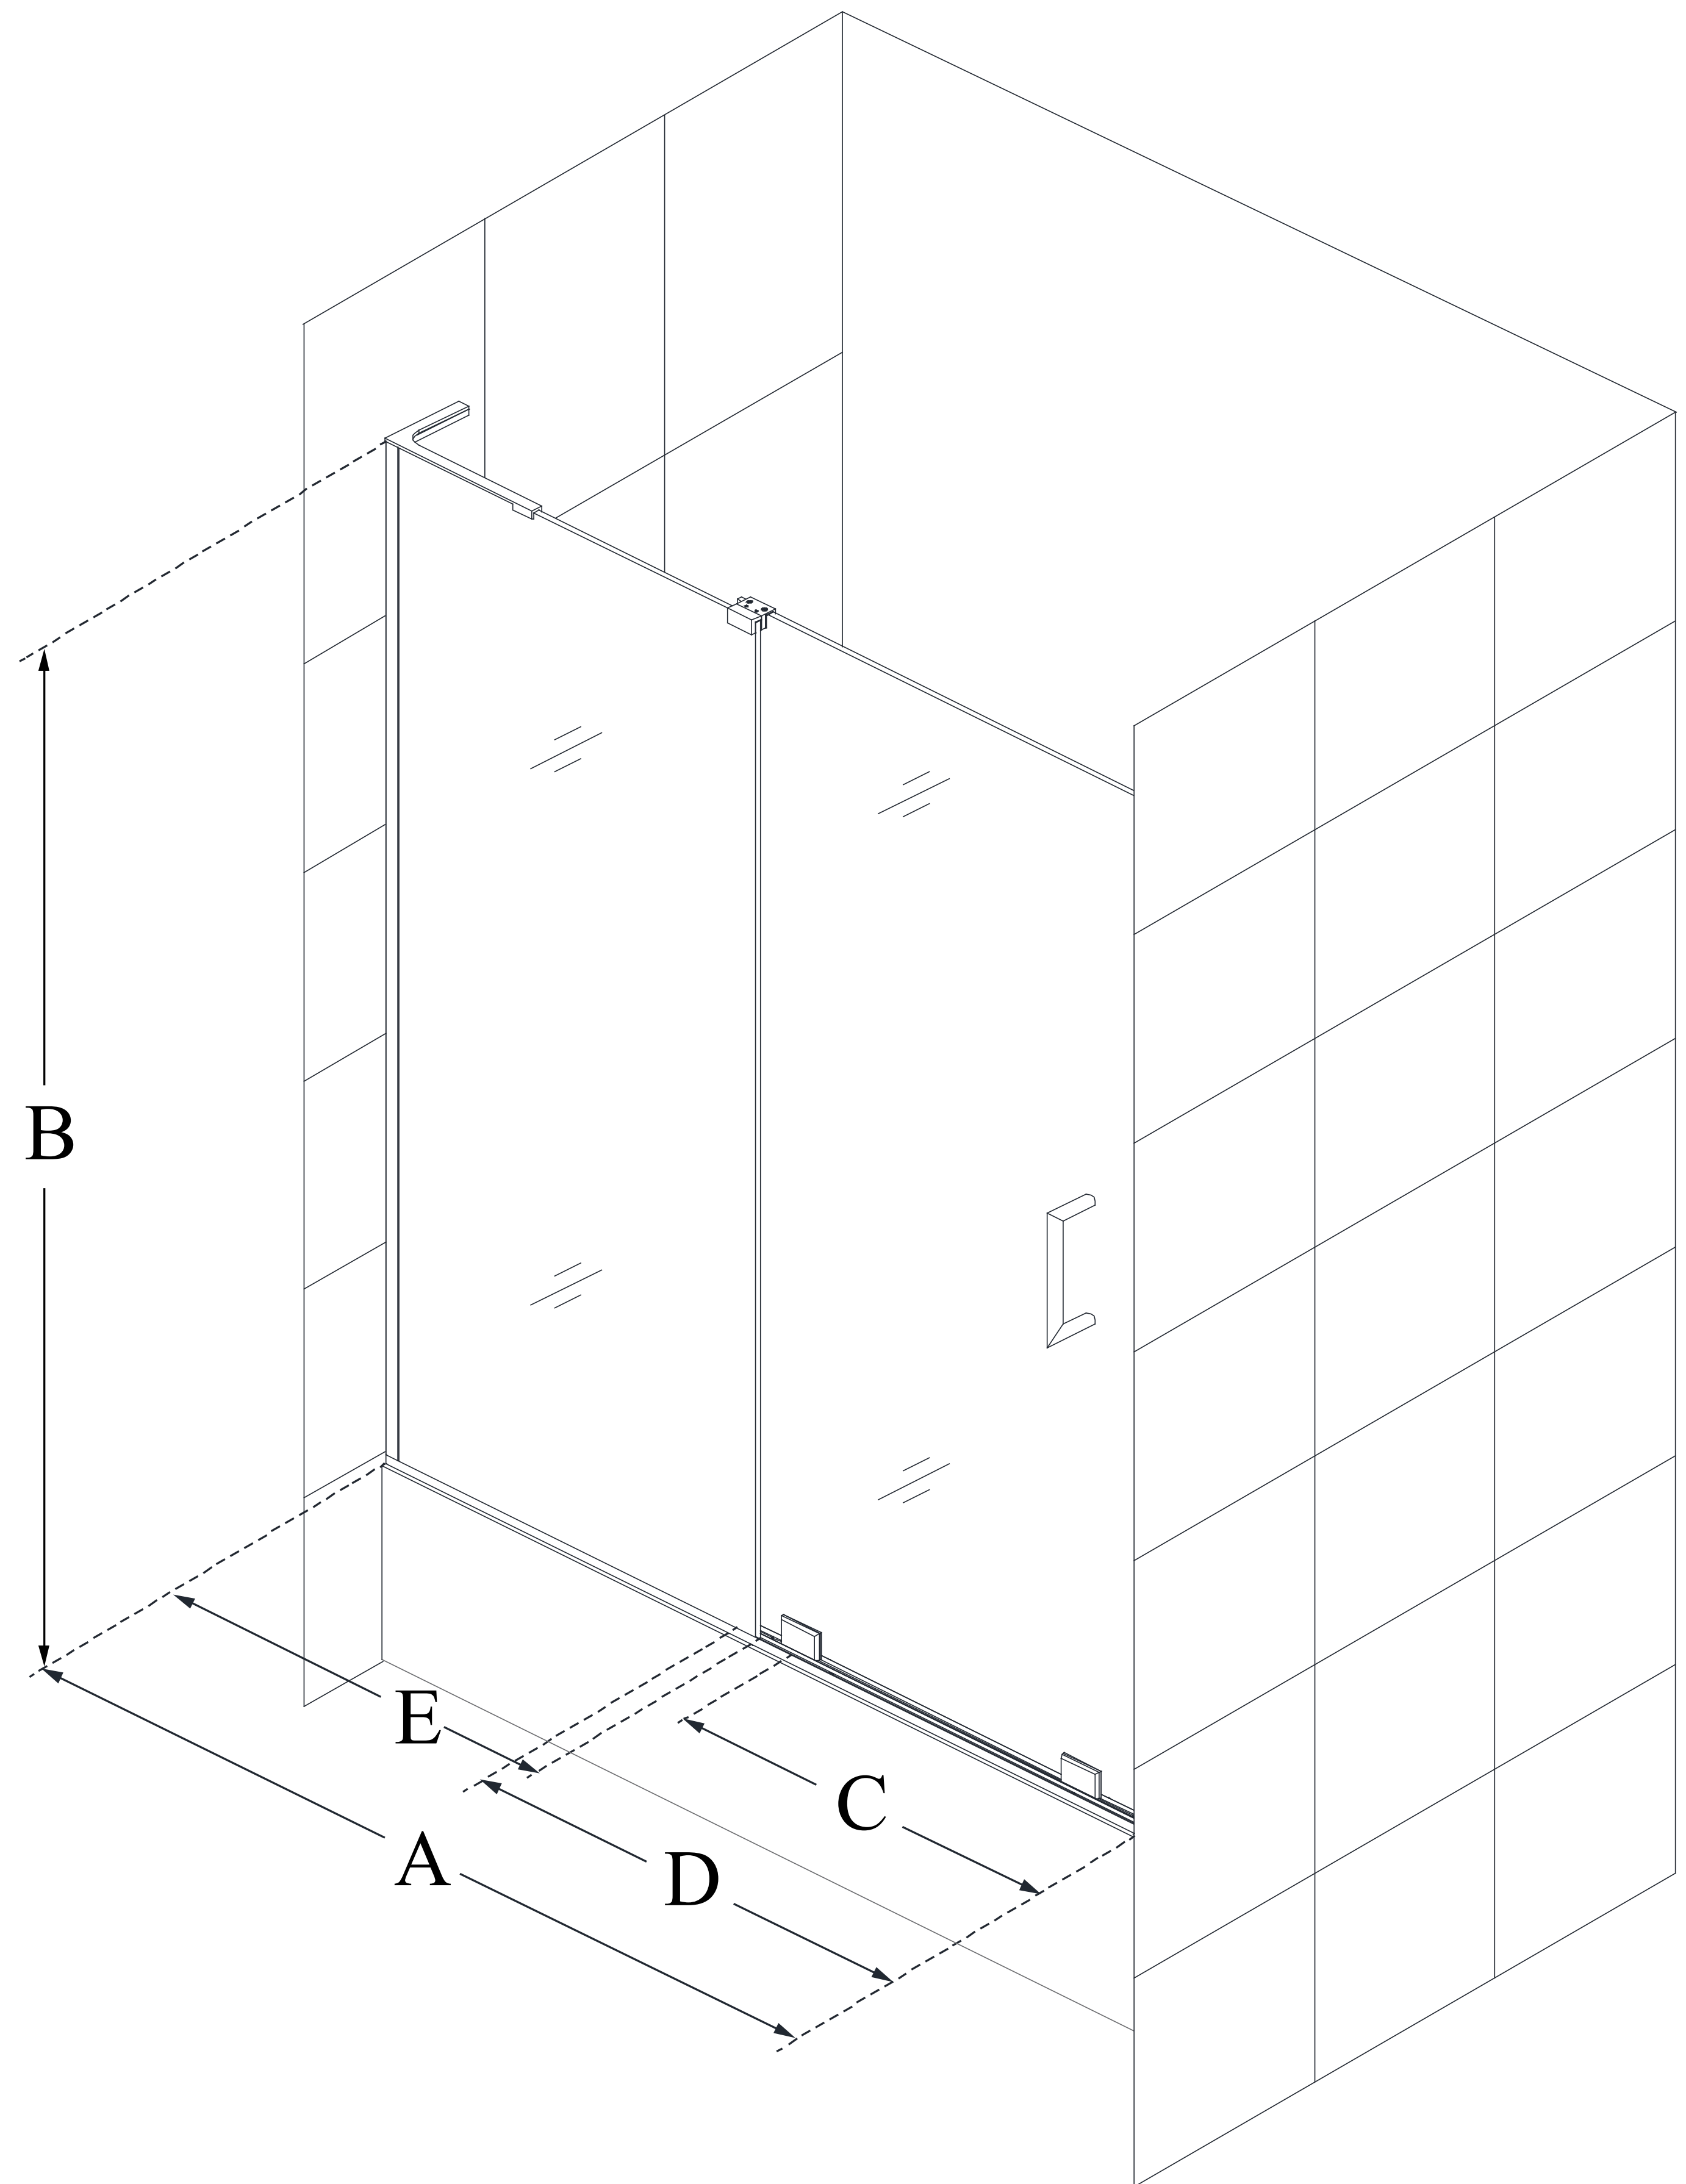

## MIRAGE-X

DreamLine Mirage-X 56-60 in. W x  
58 in. H Frameless Sliding Tub Door

SLIDING DOOR

### CONFIGURATION DIMENSIONS:

**A: 56 - 60 in.**

MODEL WIDTH

**B: 58 in.**

MODEL HEIGHT

**C: 22 - 26 in.**

ACCESS WIDTH

**D: 32 5/16 in.**

DOOR WIDTH

**E: 29 7/16 in.**

INLINE PANEL WIDTH

DreamLine reserves the right to update or modify the hardware or materials pictured without prior notice for the purpose of product improvement and customer satisfaction.