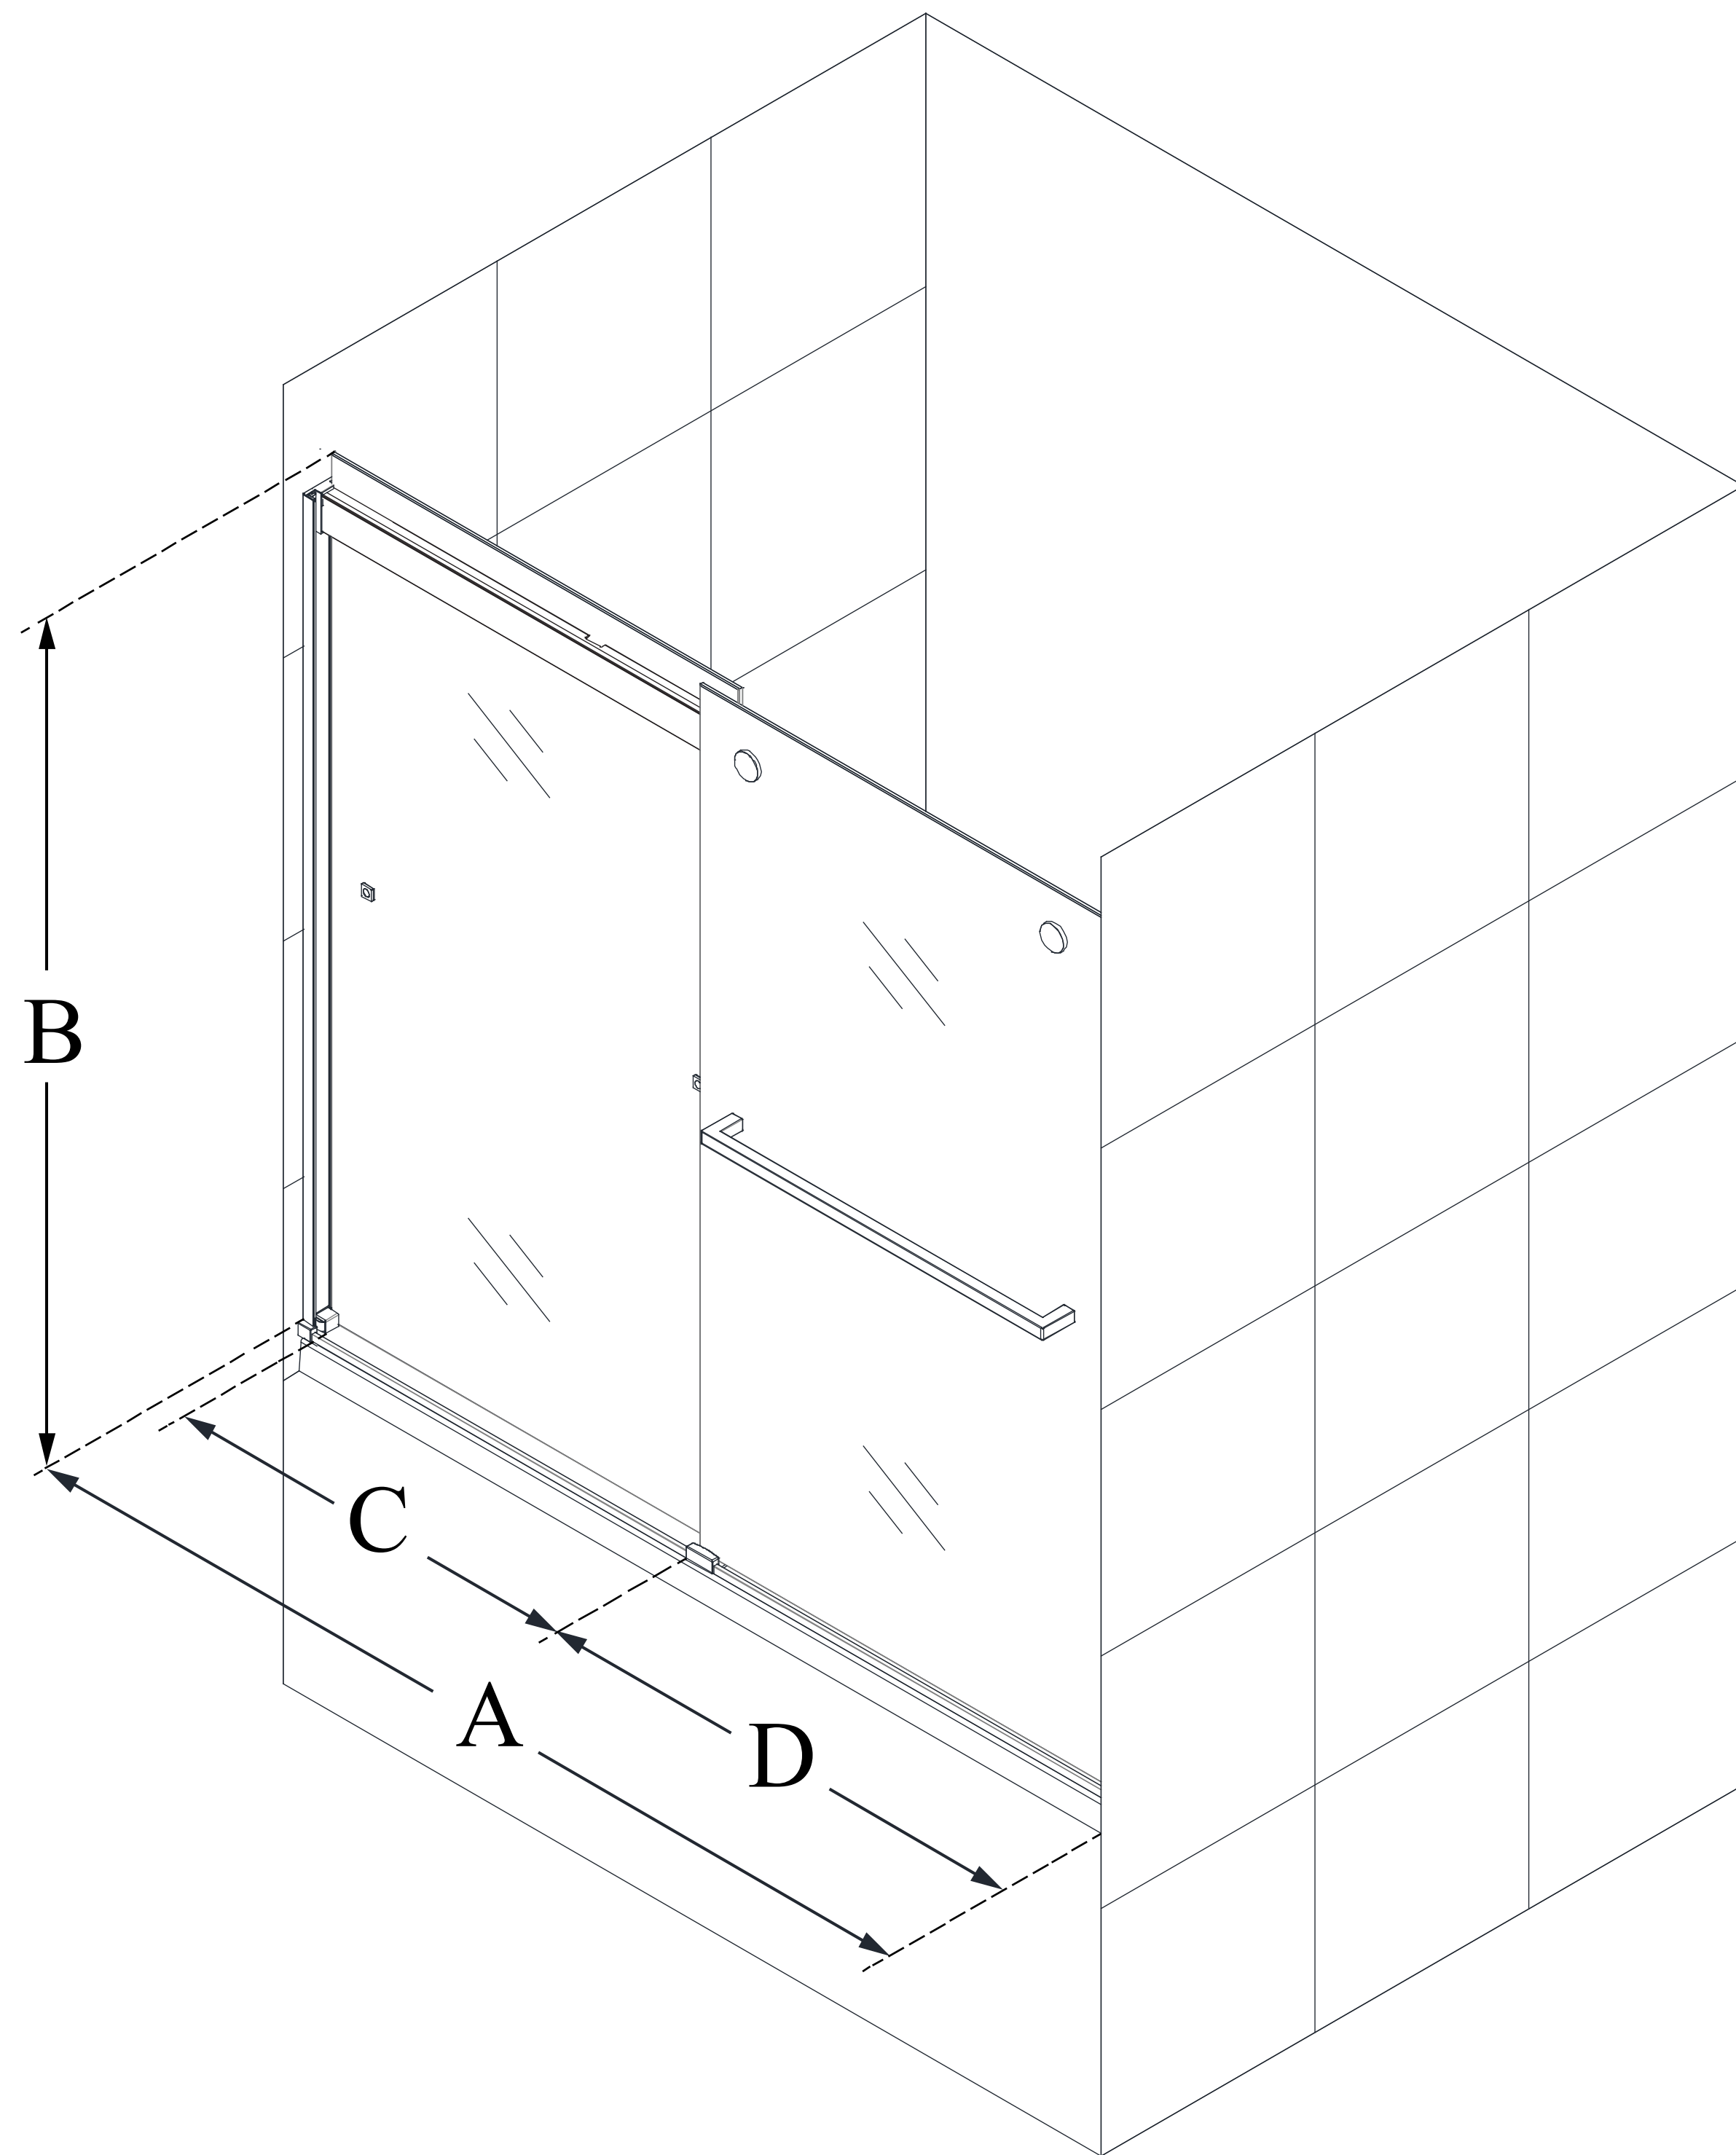

SHDR-6360602
SAPPHIRE

**CONFIGURATION
DIMENSIONS:**

A: MODEL WIDTH
56 - 60 in.

B: MODEL HEIGHT
60 in.

C: ACCESS WIDTH
24 1/4 - 28 1/4 in.

C2: ACCESS HEIGHT
55 1/4 in.

D: DOOR WIDTH
30 1/2 in.

CUSTOMIZATION
Yes

MINIMUM THRESHOLD REQUIRED
3 in.

DRILLING REQUIRED?
Yes

STUDS REQUIRED?
No