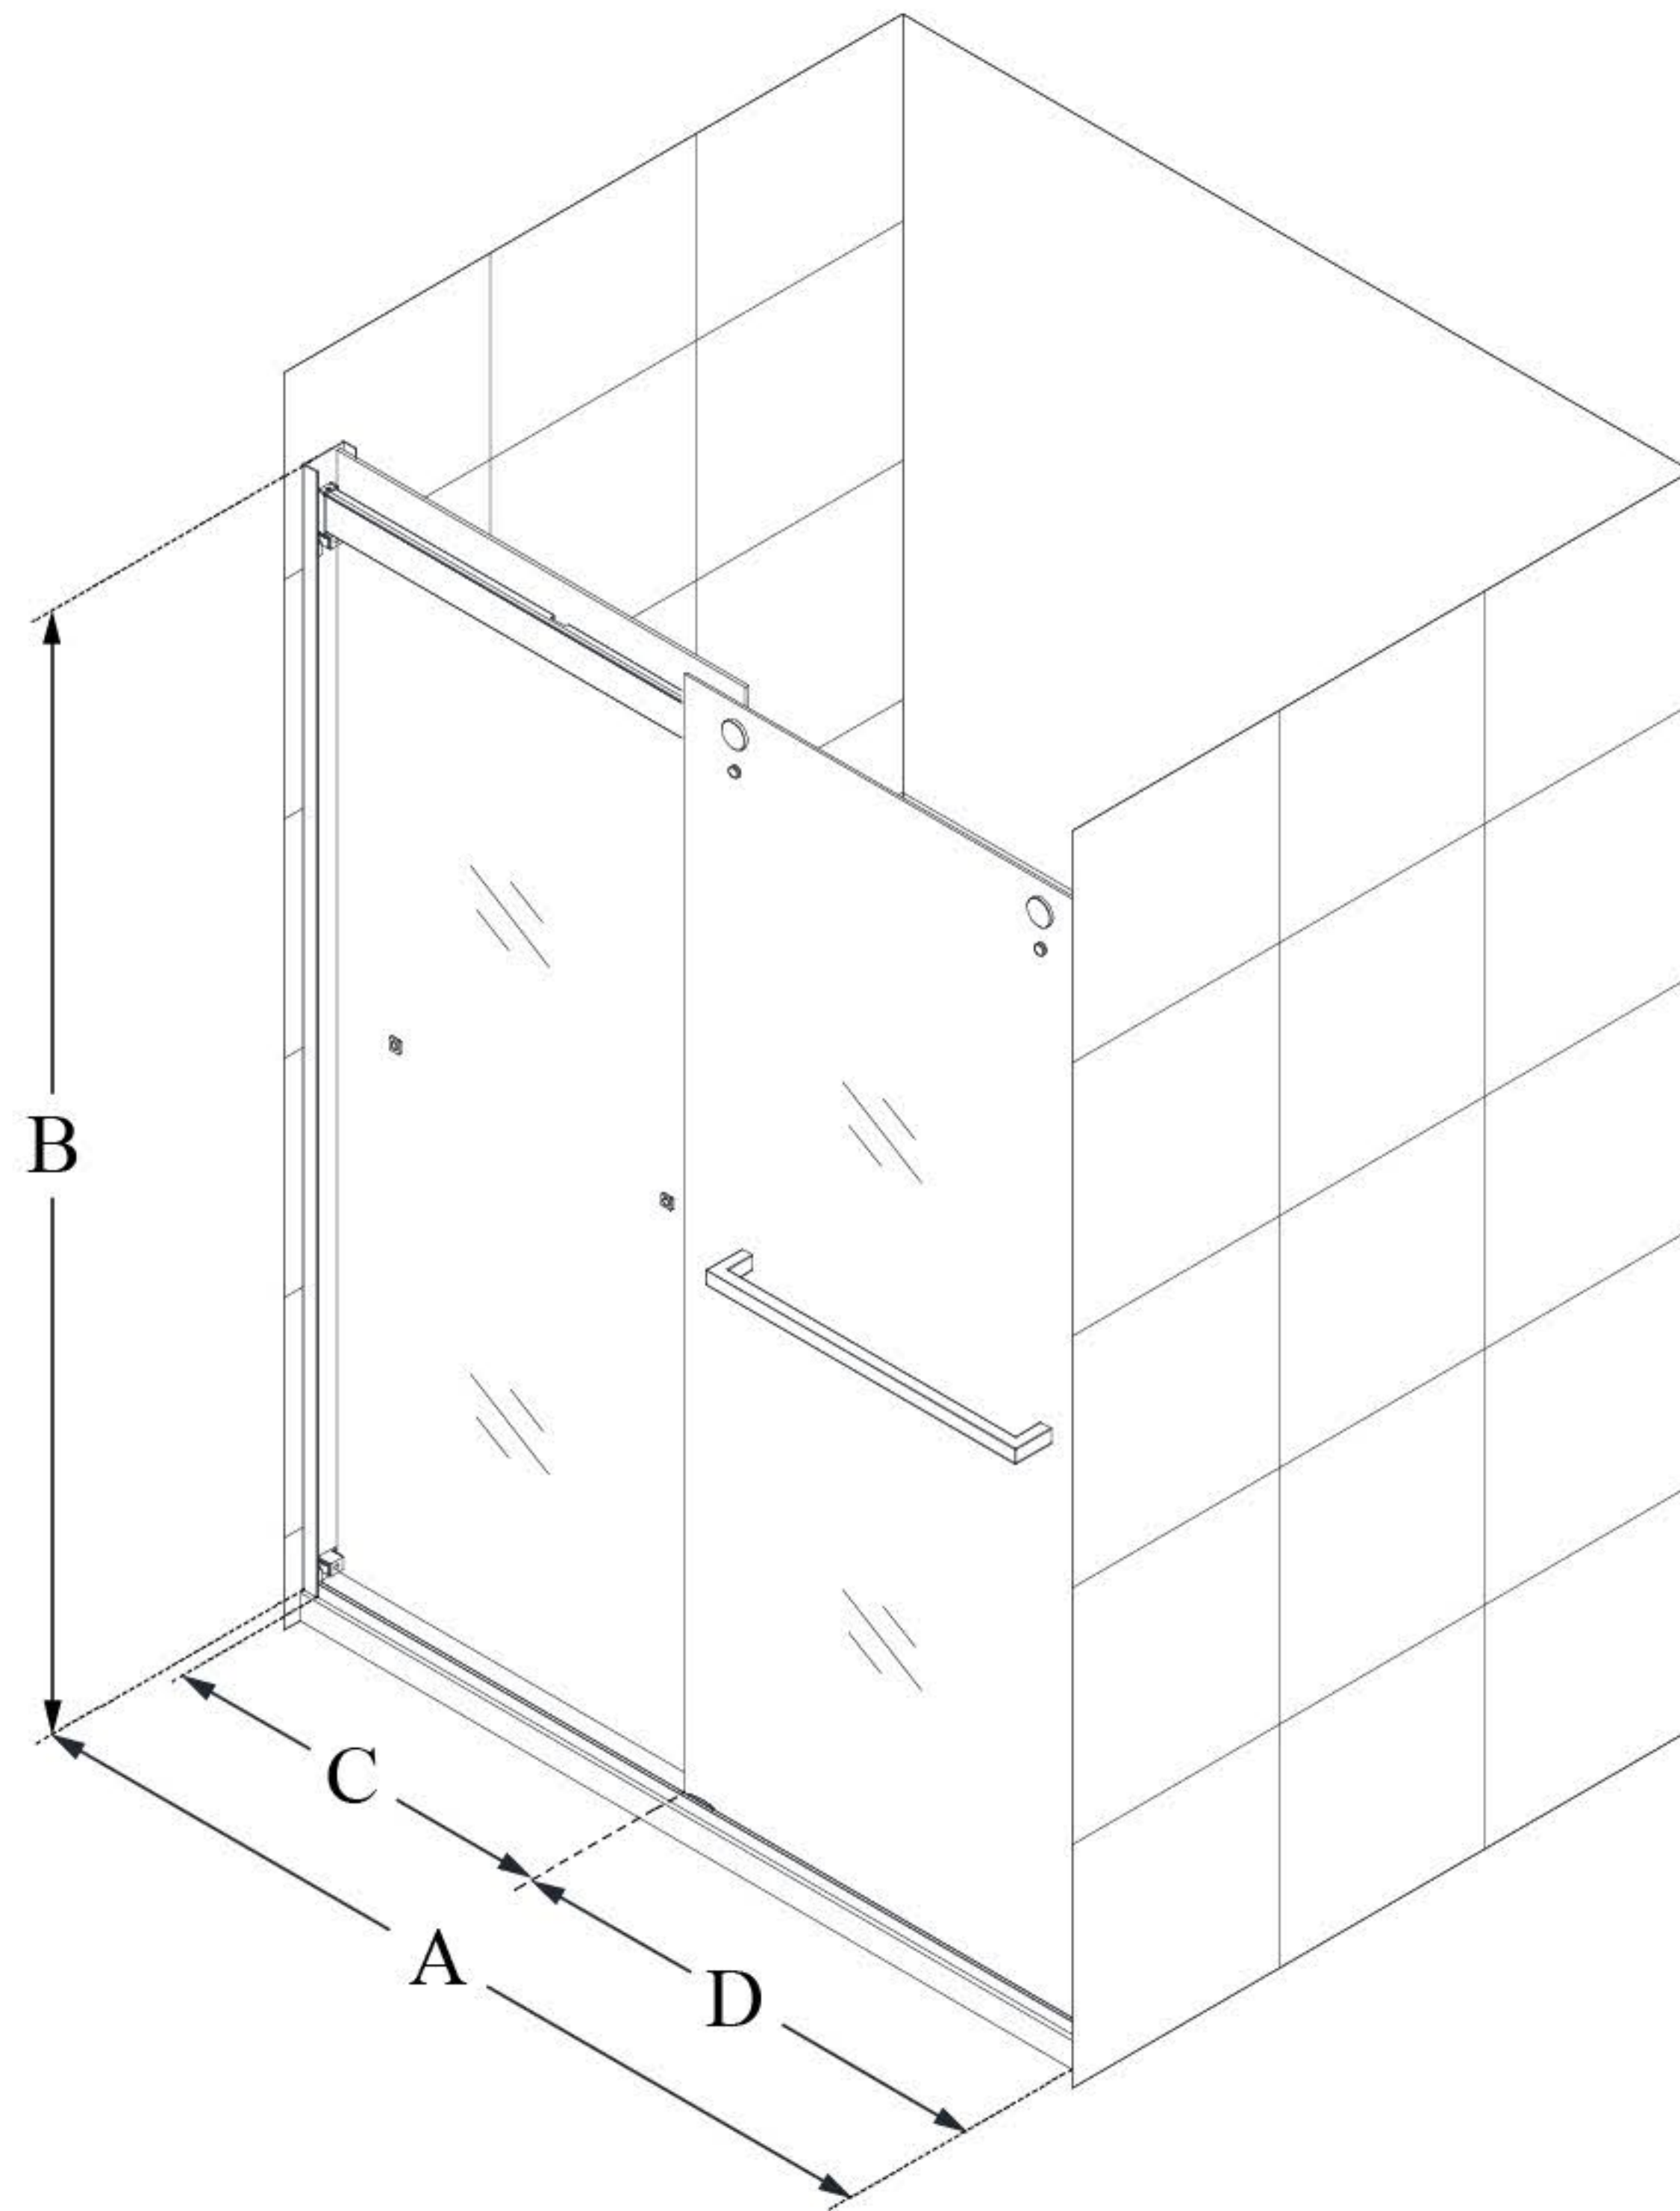

# DreamLine Essence-H 44-48 in. W x 76 in. H Semi-Frameless Bypass Shower Door

### CONFIGURATION DIMENSIONS:

A: MODEL WIDTH  
44 - 48 in.

B: MODEL HEIGHT  
76 in.

C: ACCESS WIDTH  
17 1/4 - 21 1/4 in.

C2: ACCESS HEIGHT  
71 1/4 in.

D: DOOR WIDTH  
25 5/16 in.

CUSTOMIZATION  
Yes

MATCHING SHOWER BASE  
N/A