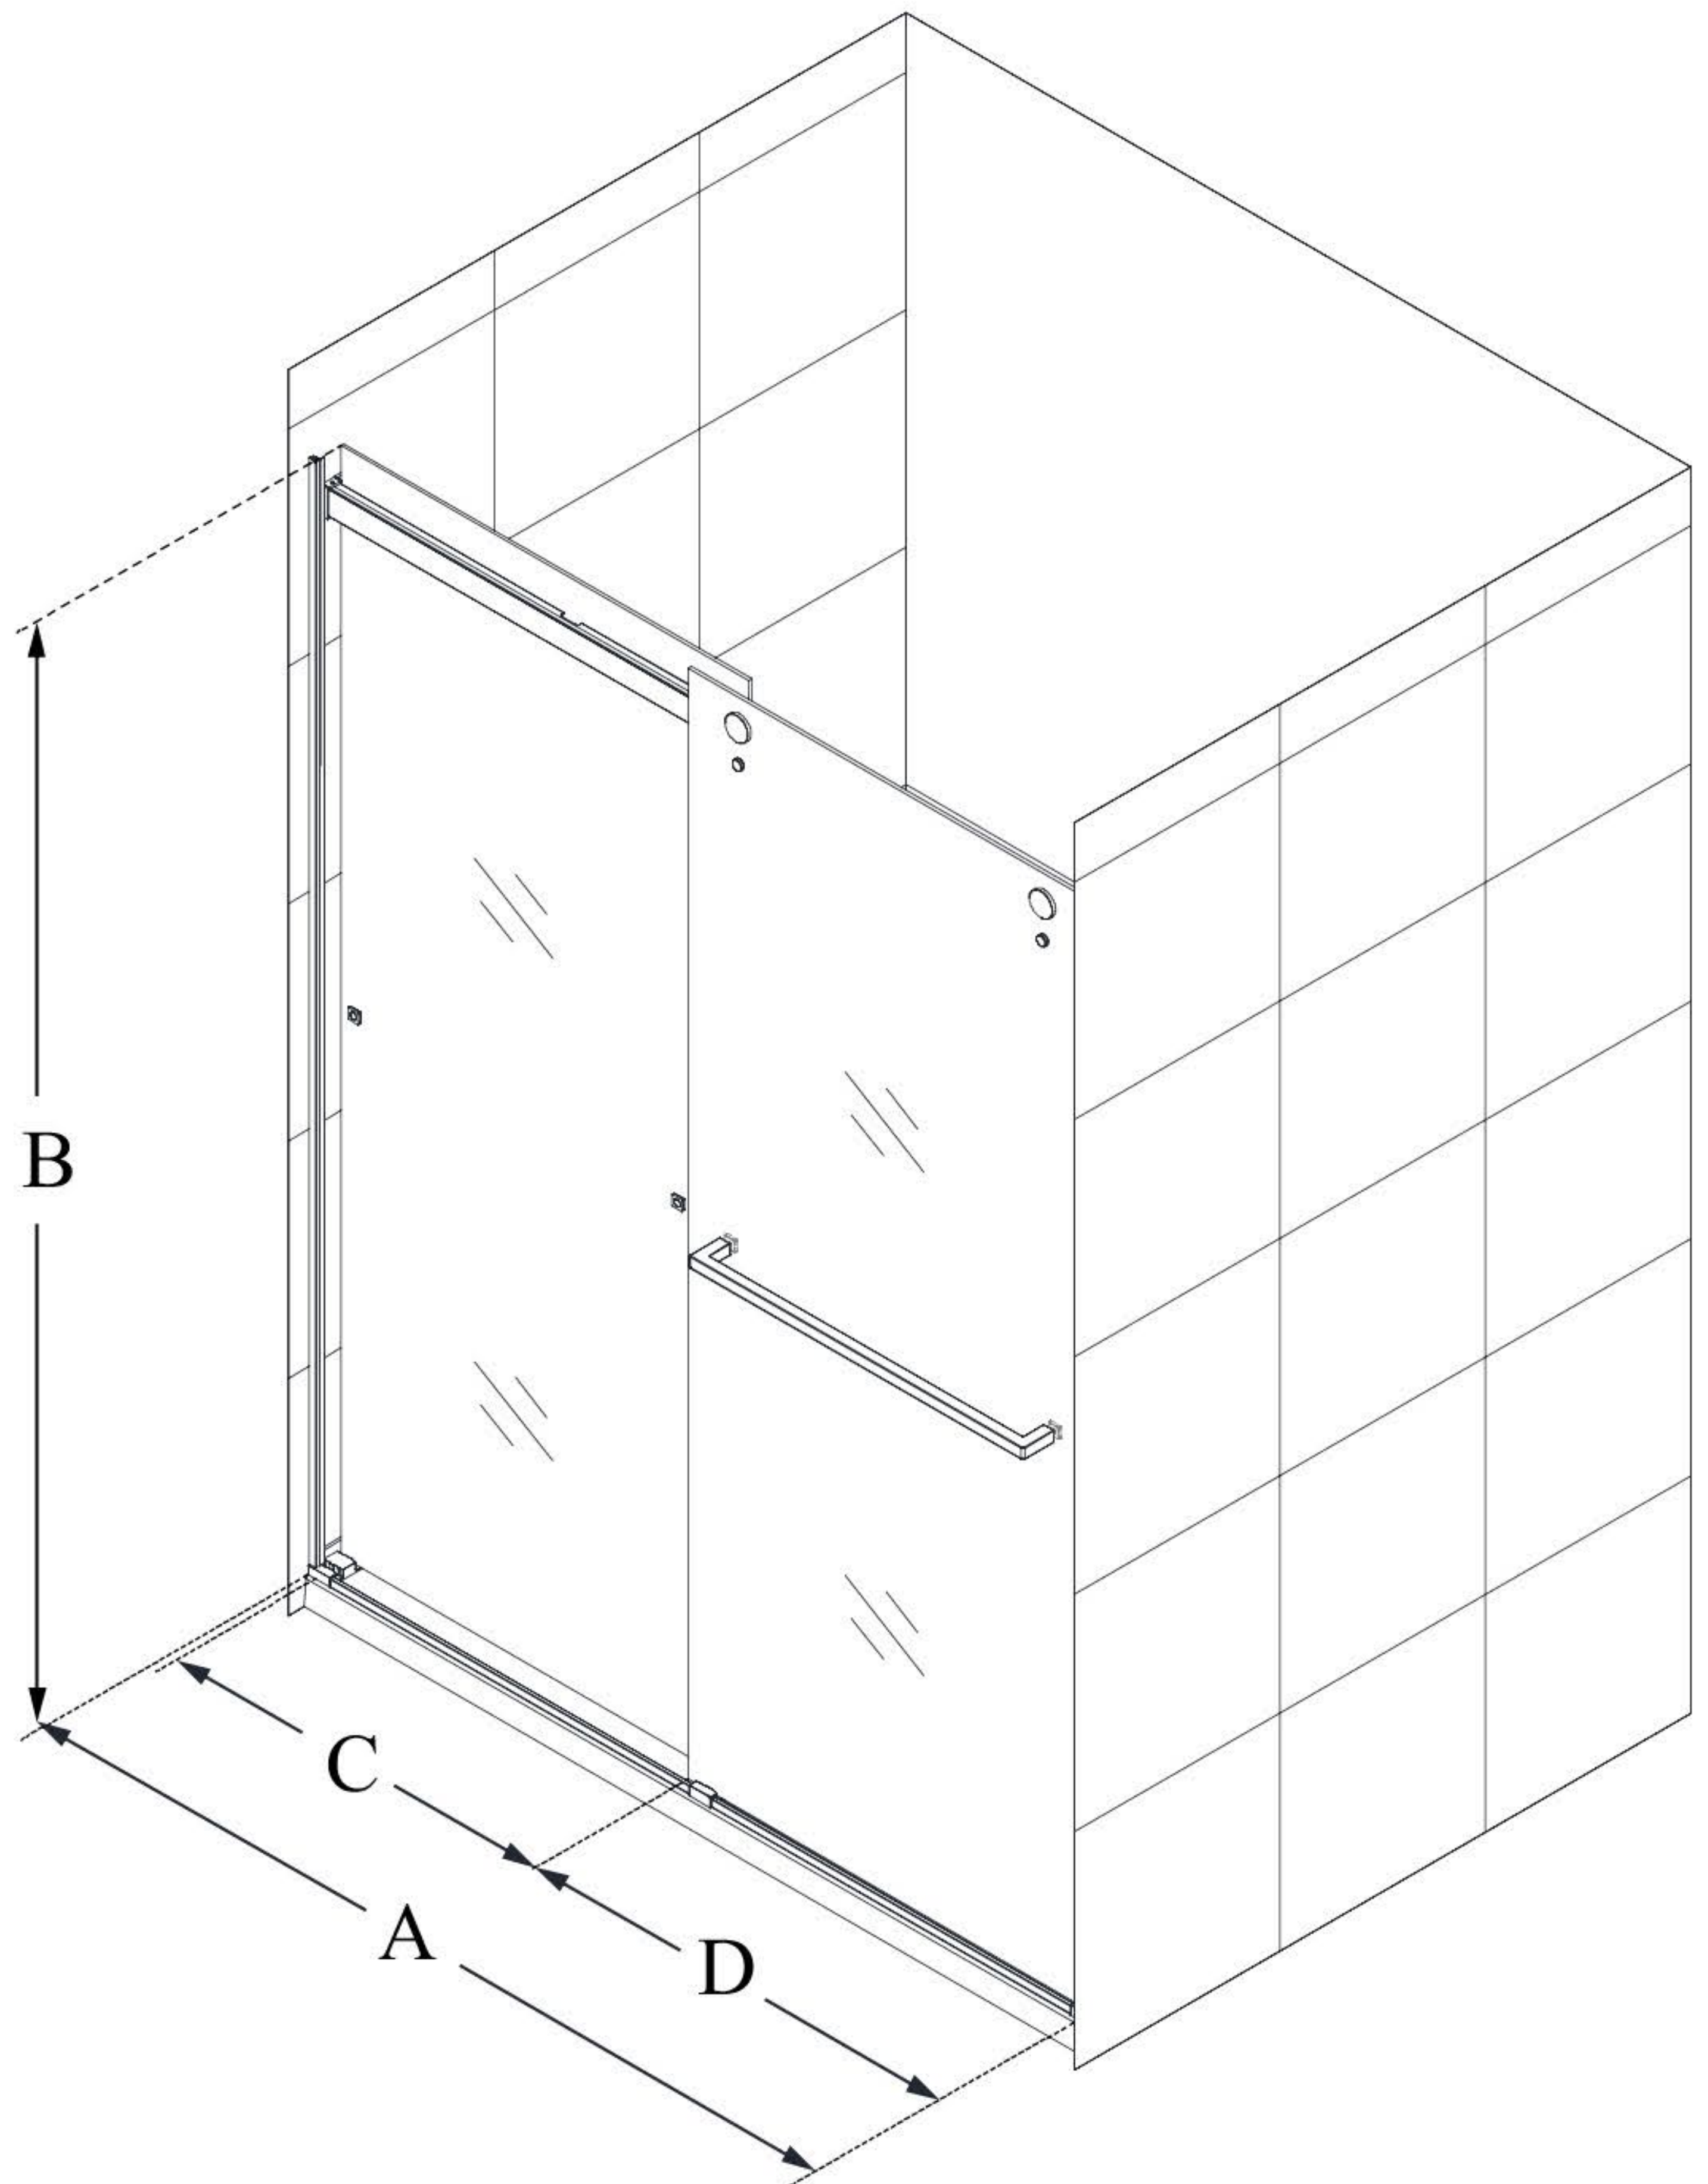

MODEL INFORMATION

SHDR-6348760

ESSENCE

DreamLine Essence 44-48 in. W x
76 in. H Frameless Bypass Shower
Door

BYPASS DOOR

CONFIGURATION DIMENSIONS:

A: 44 - 48 in.

MODEL WIDTH

B: 76 in.

MODEL HEIGHT

C: 18 - 22 in.

ACCESS WIDTH

D: 25 5/16 in.

DOOR WIDTH

DreamLine reserves the right to update or modify the hardware or materials pictured without prior notice for the purpose of product improvement and customer satisfaction.