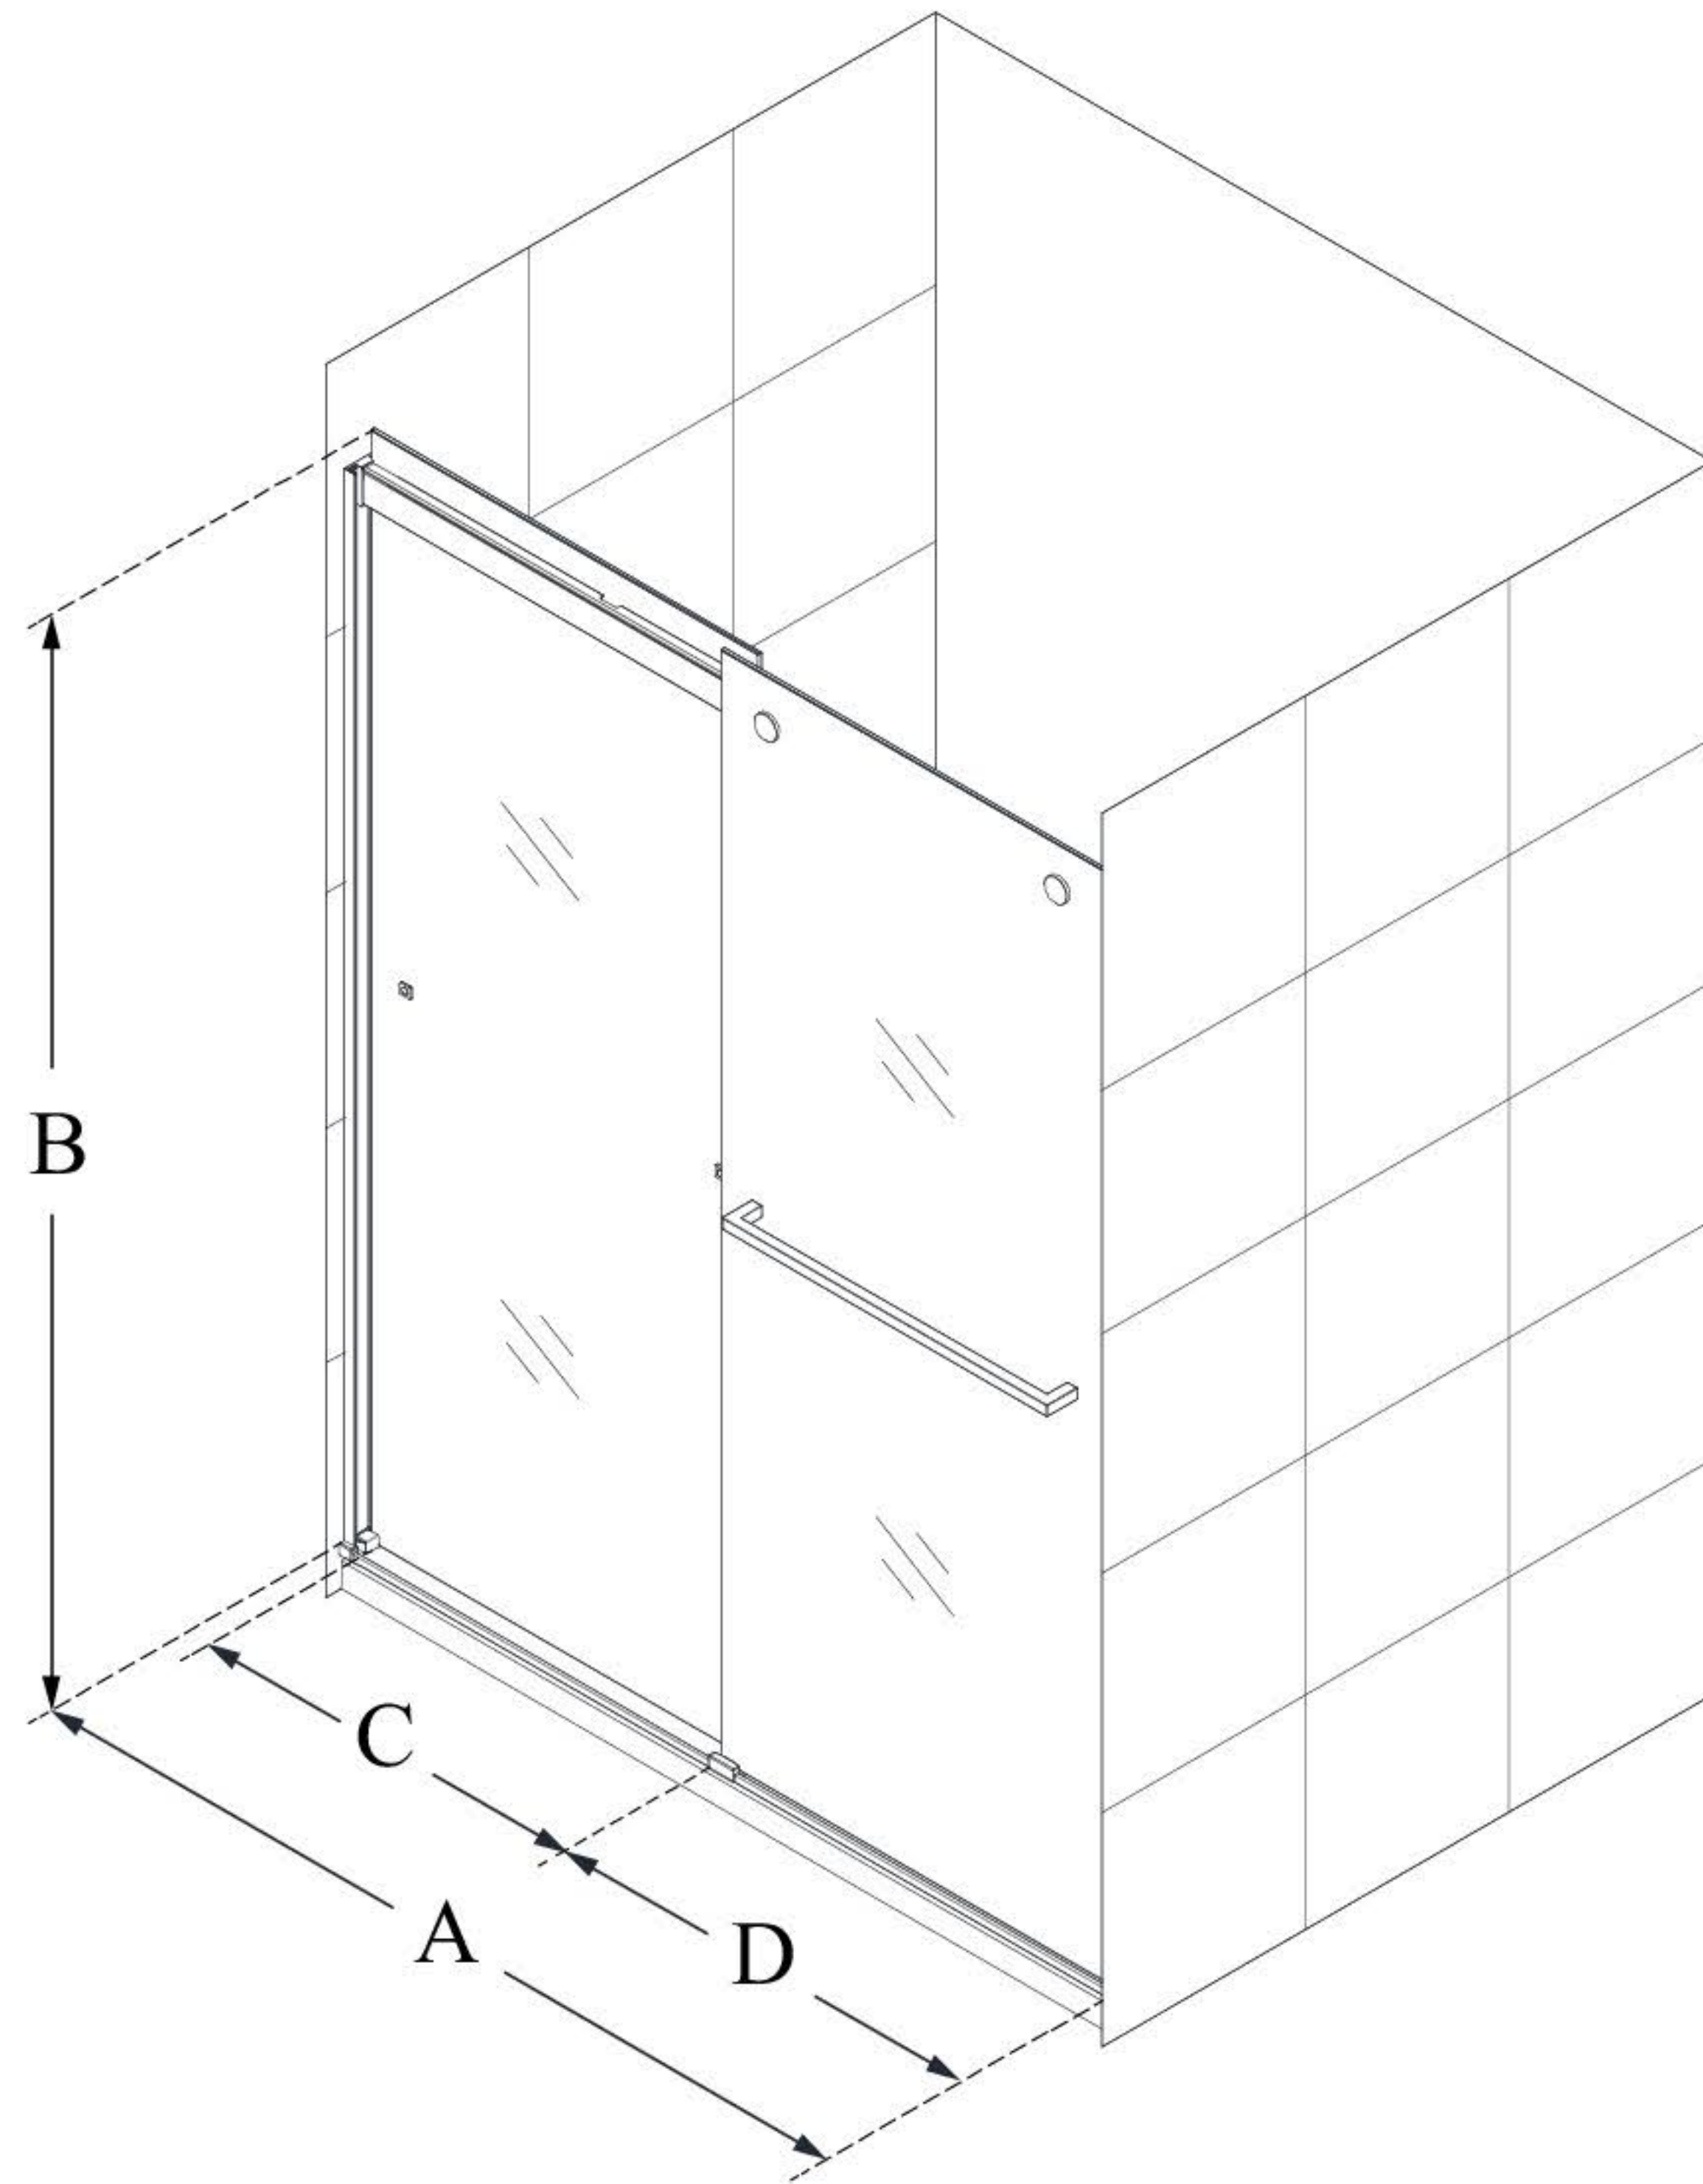

DreamLine Sapphire 44-48 in. W x 76 in. H Semi-Frameless Bypass Shower Door

SHDR-6348762
SAPPHIRE

CONFIGURATION DIMENSIONS:

A: MODEL WIDTH
44 - 48 in.

B: MODEL HEIGHT
76 in.

C: ACCESS WIDTH
18 1/4 - 22 1/4 in.

C2: ACCESS HEIGHT
71 1/4 in.

D: DOOR WIDTH
24 1/2 in.

CUSTOMIZATION
Yes

MATCHING SHOWER BASE
N/A

MINIMUM THRESHOLD REQUIRED
3 in.

DRILLING REQUIRED?
Yes

STUDS REQUIRED?
No