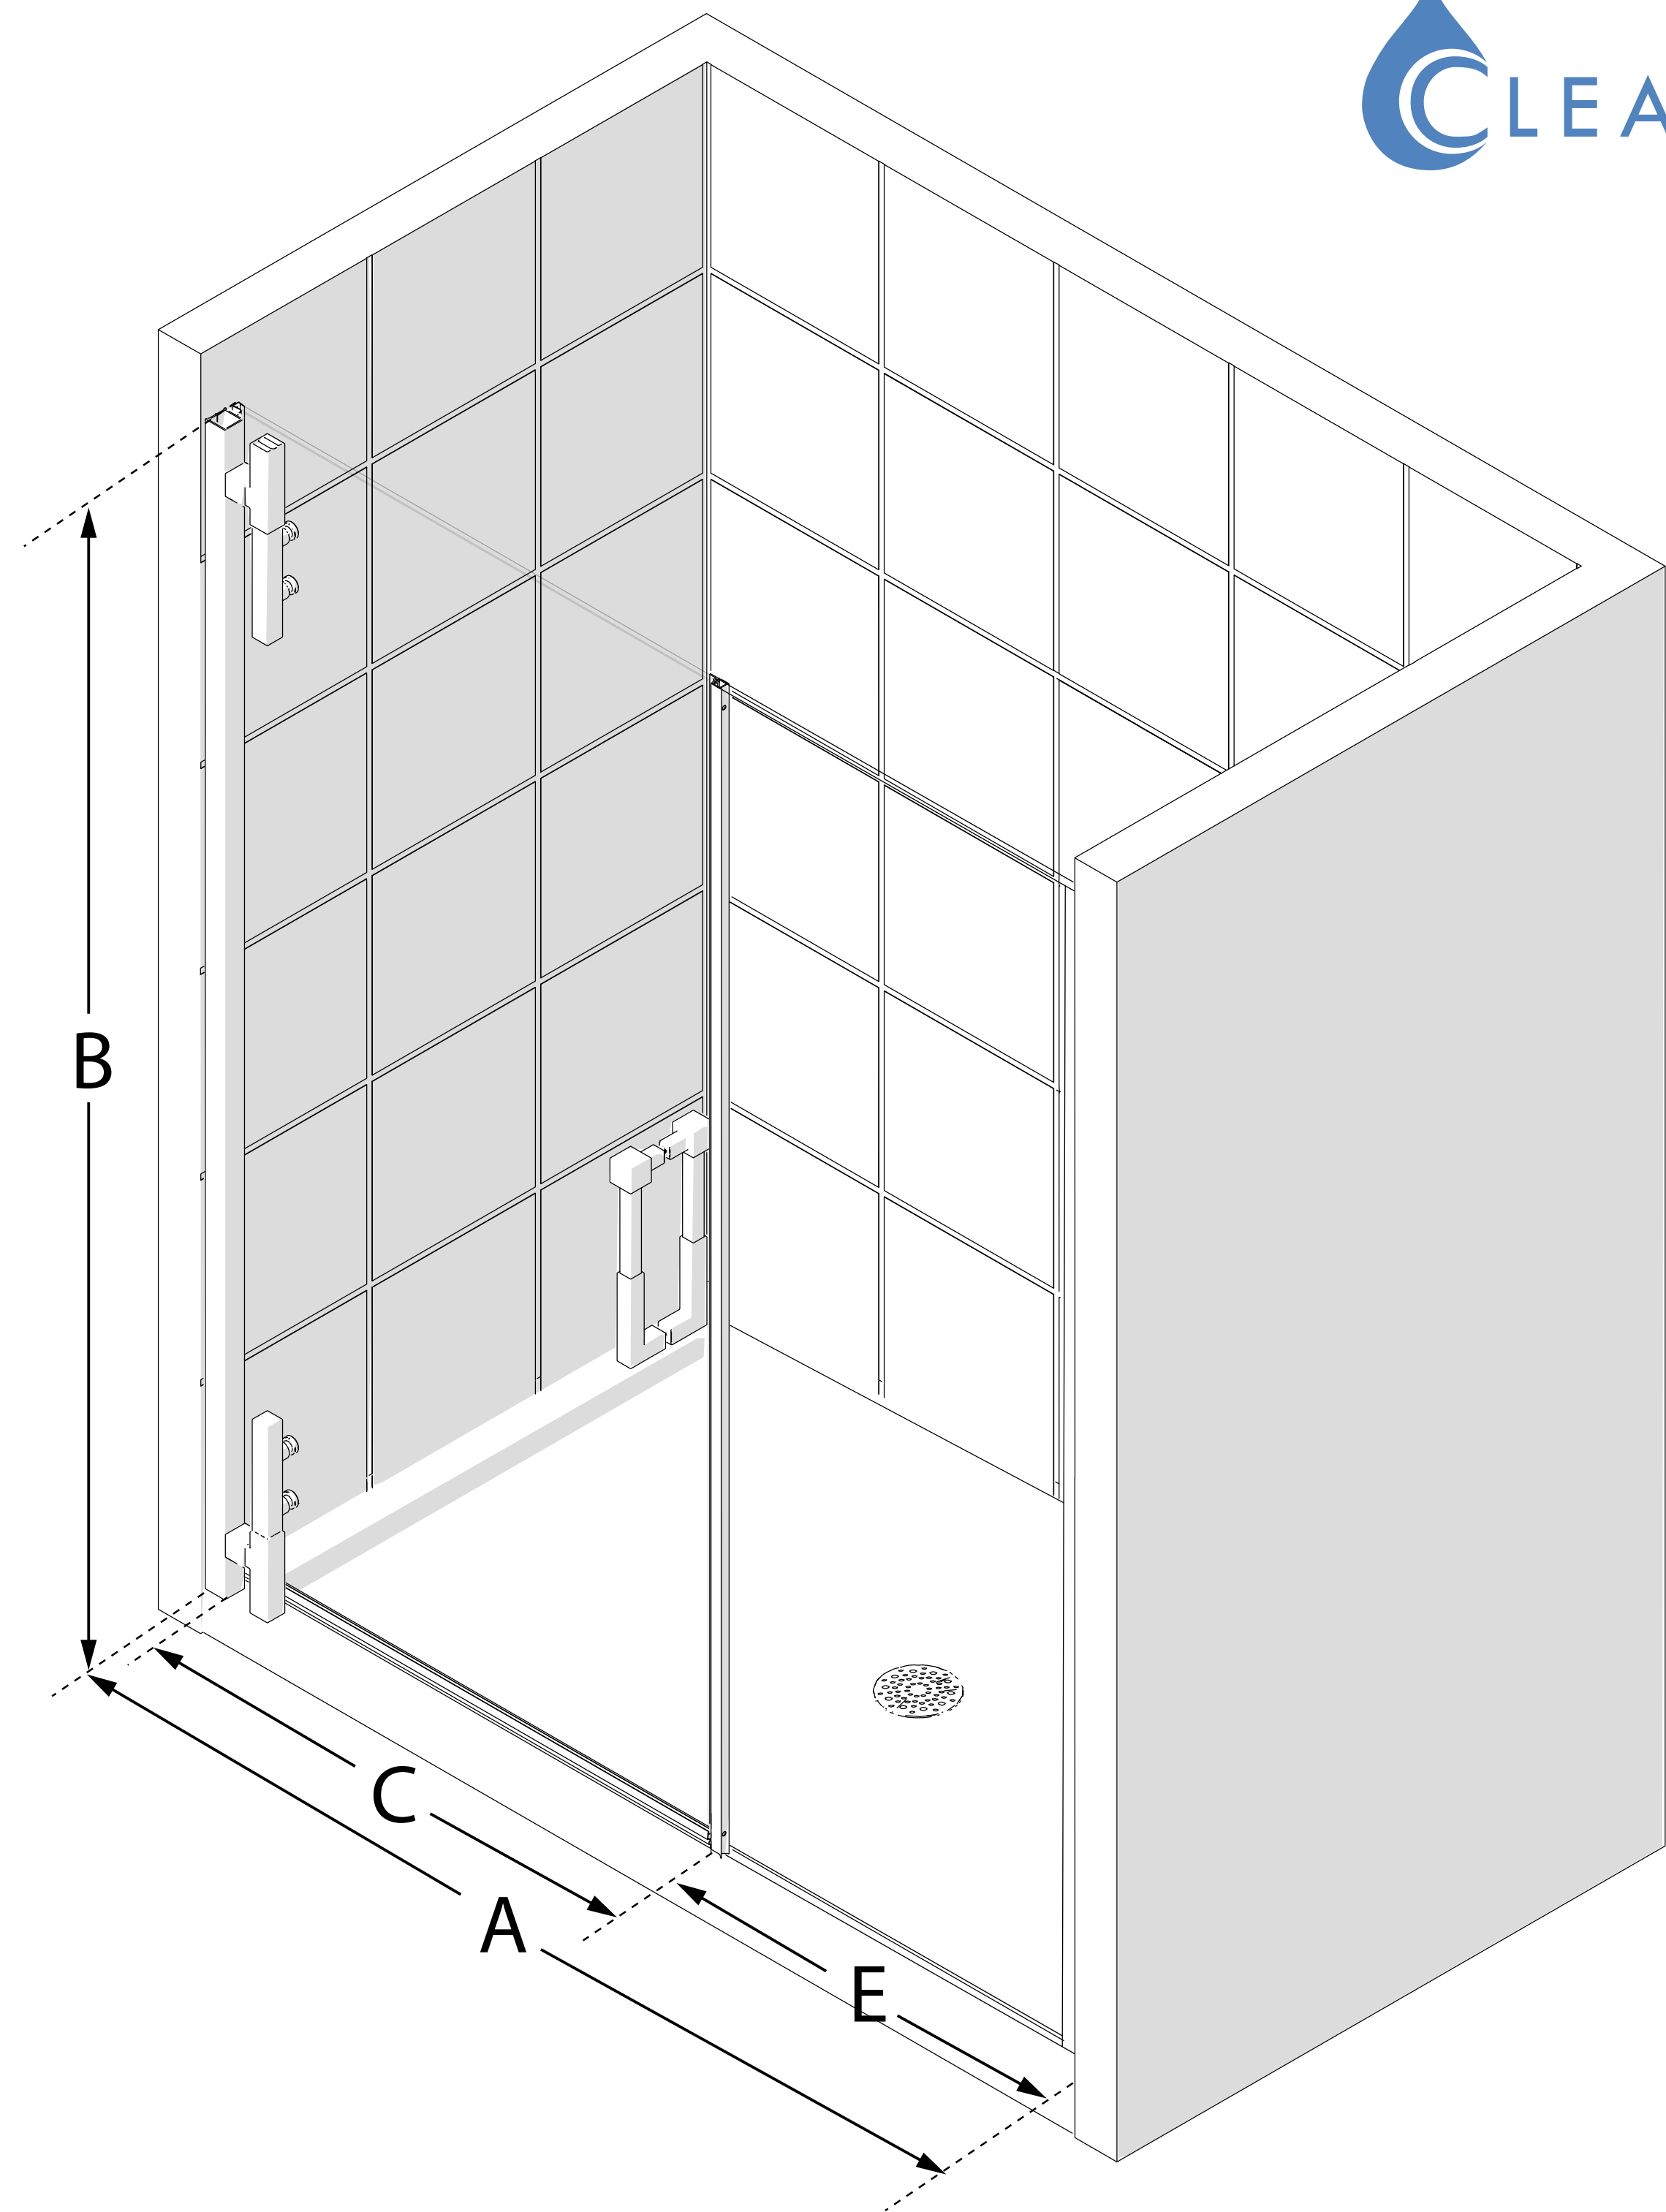

**MODEL NUMBER**  
SDAD56W721

**CONFIGURATION  
DIMENSIONS:**

**A: MODEL WIDTH**

56 - 57 in.

**B: MODEL HEIGHT**

72 in.

**C: DOOR WIDTH**

35 in.

**E: INLINE PANEL WIDTH**

22 in.

**MINIMUM THRESHOLD  
REQUIRED**

2 1/2 in.

**DRILLING REQUIRED**

Yes

**STUDS REQUIRED**

No