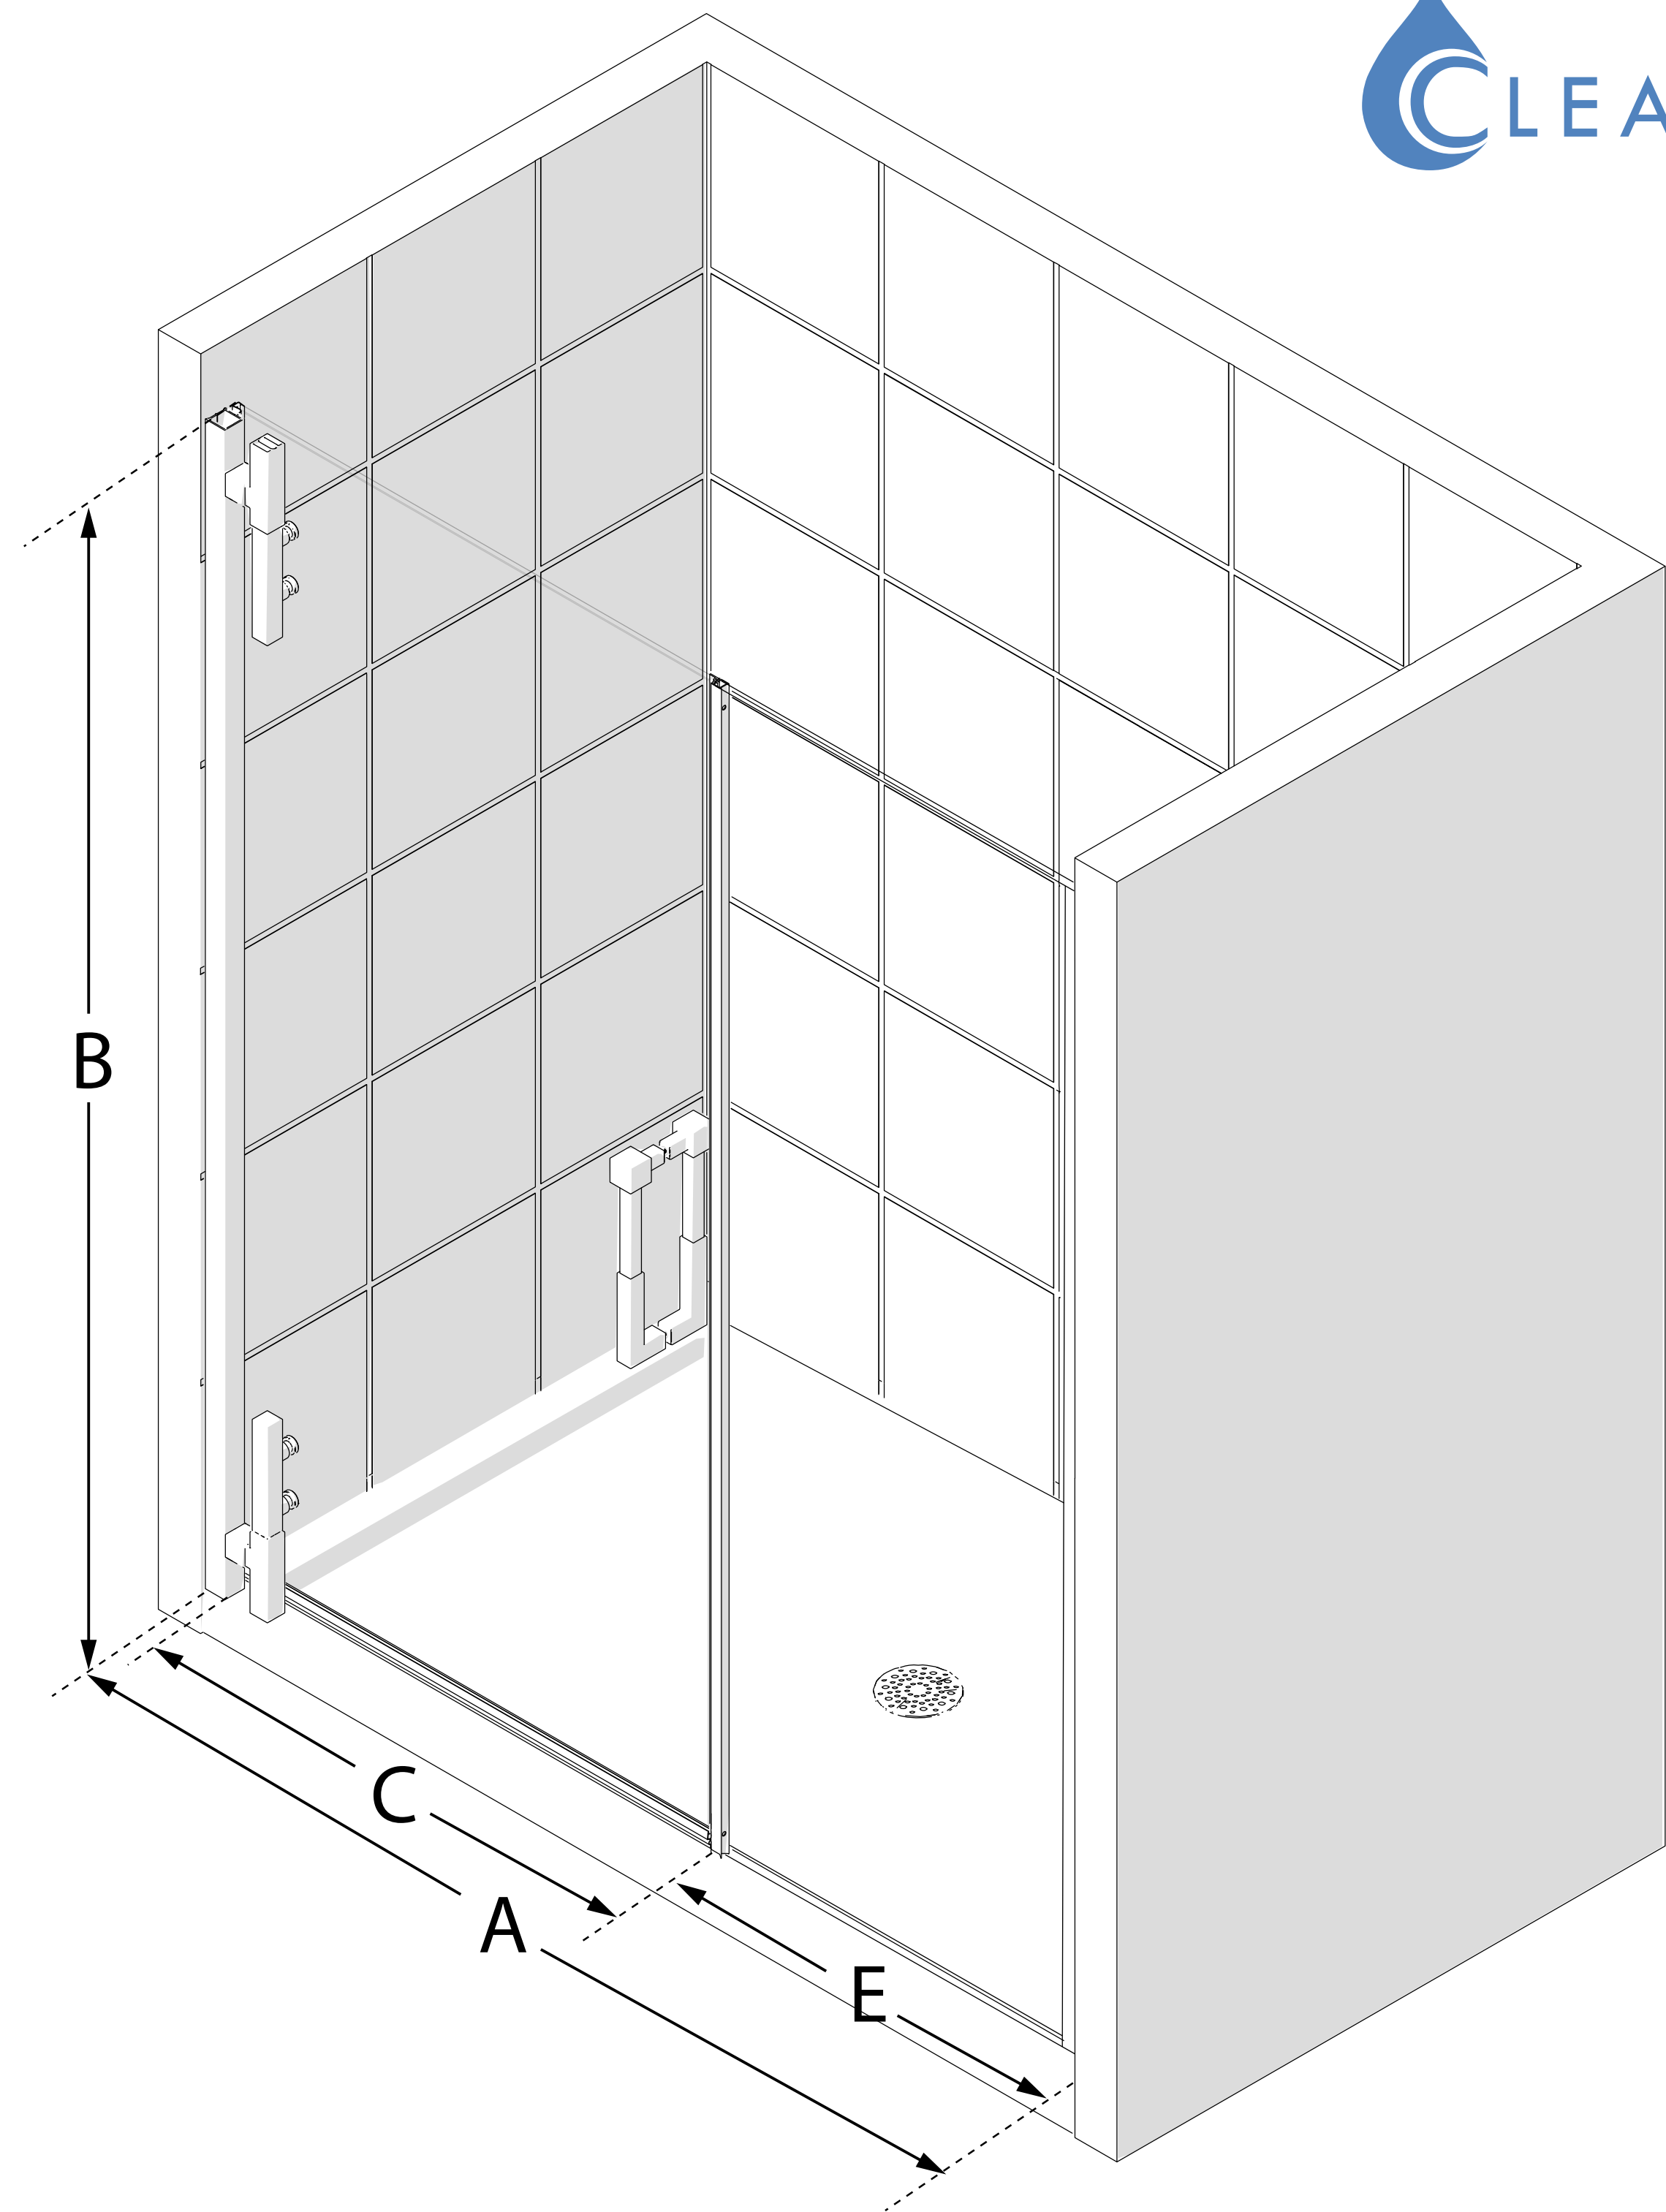

MODEL NUMBER
SDAD48W720

**CONFIGURATION
DIMENSIONS:**

- A: MODEL WIDTH**
48 - 49 in.
- B: MODEL HEIGHT**
72 in.
- C: DOOR WIDTH**
27 in.
- E: INLINE PANEL WIDTH**
22 in.

**MINIMUM THRESHOLD
REQUIRED**

2 1/2 in.