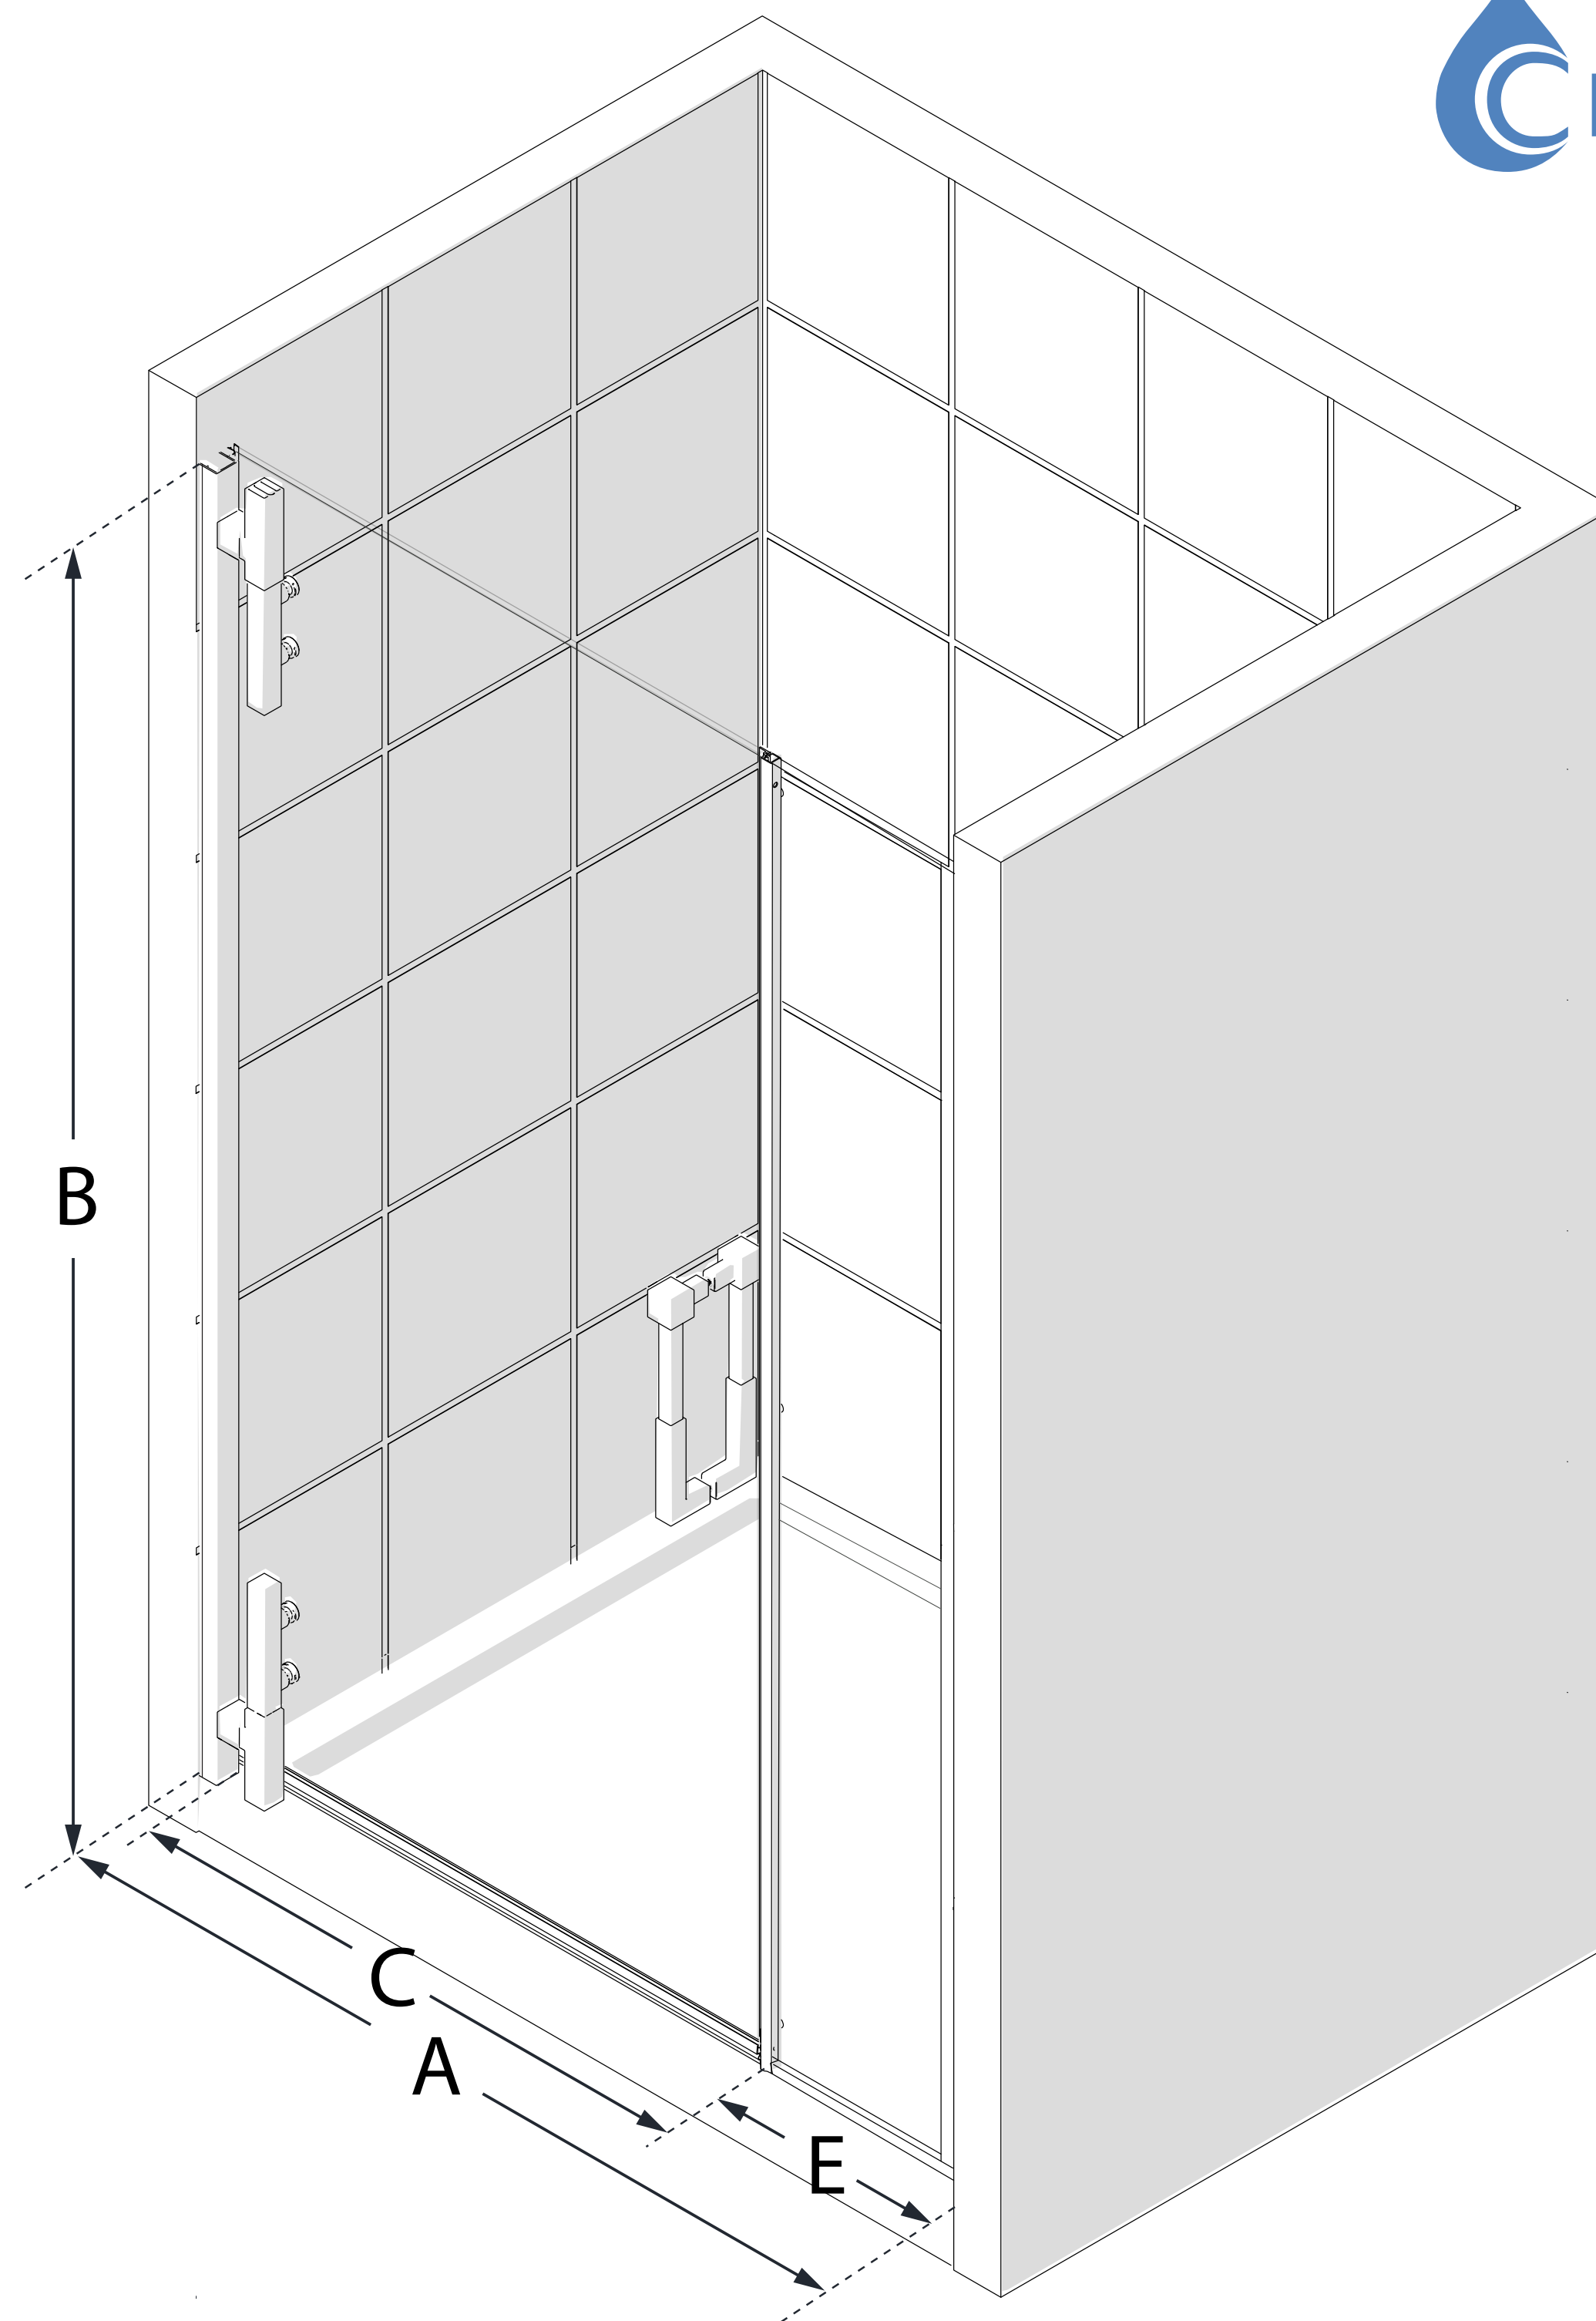

**MODEL NUMBER**  
SDAD42W720

**CONFIGURATION  
DIMENSIONS:**

- A: MODEL WIDTH**  
42 - 43 in.
- B: MODEL HEIGHT**  
72 in.
- C: DOOR WIDTH**  
29 in.
- E: INLINE PANEL WIDTH**  
14 in.

**MINIMUM THRESHOLD  
REQUIRED**

2 1/2 in.

**DRILLING REQUIRED**

Yes

**STUDS REQUIRED**

No