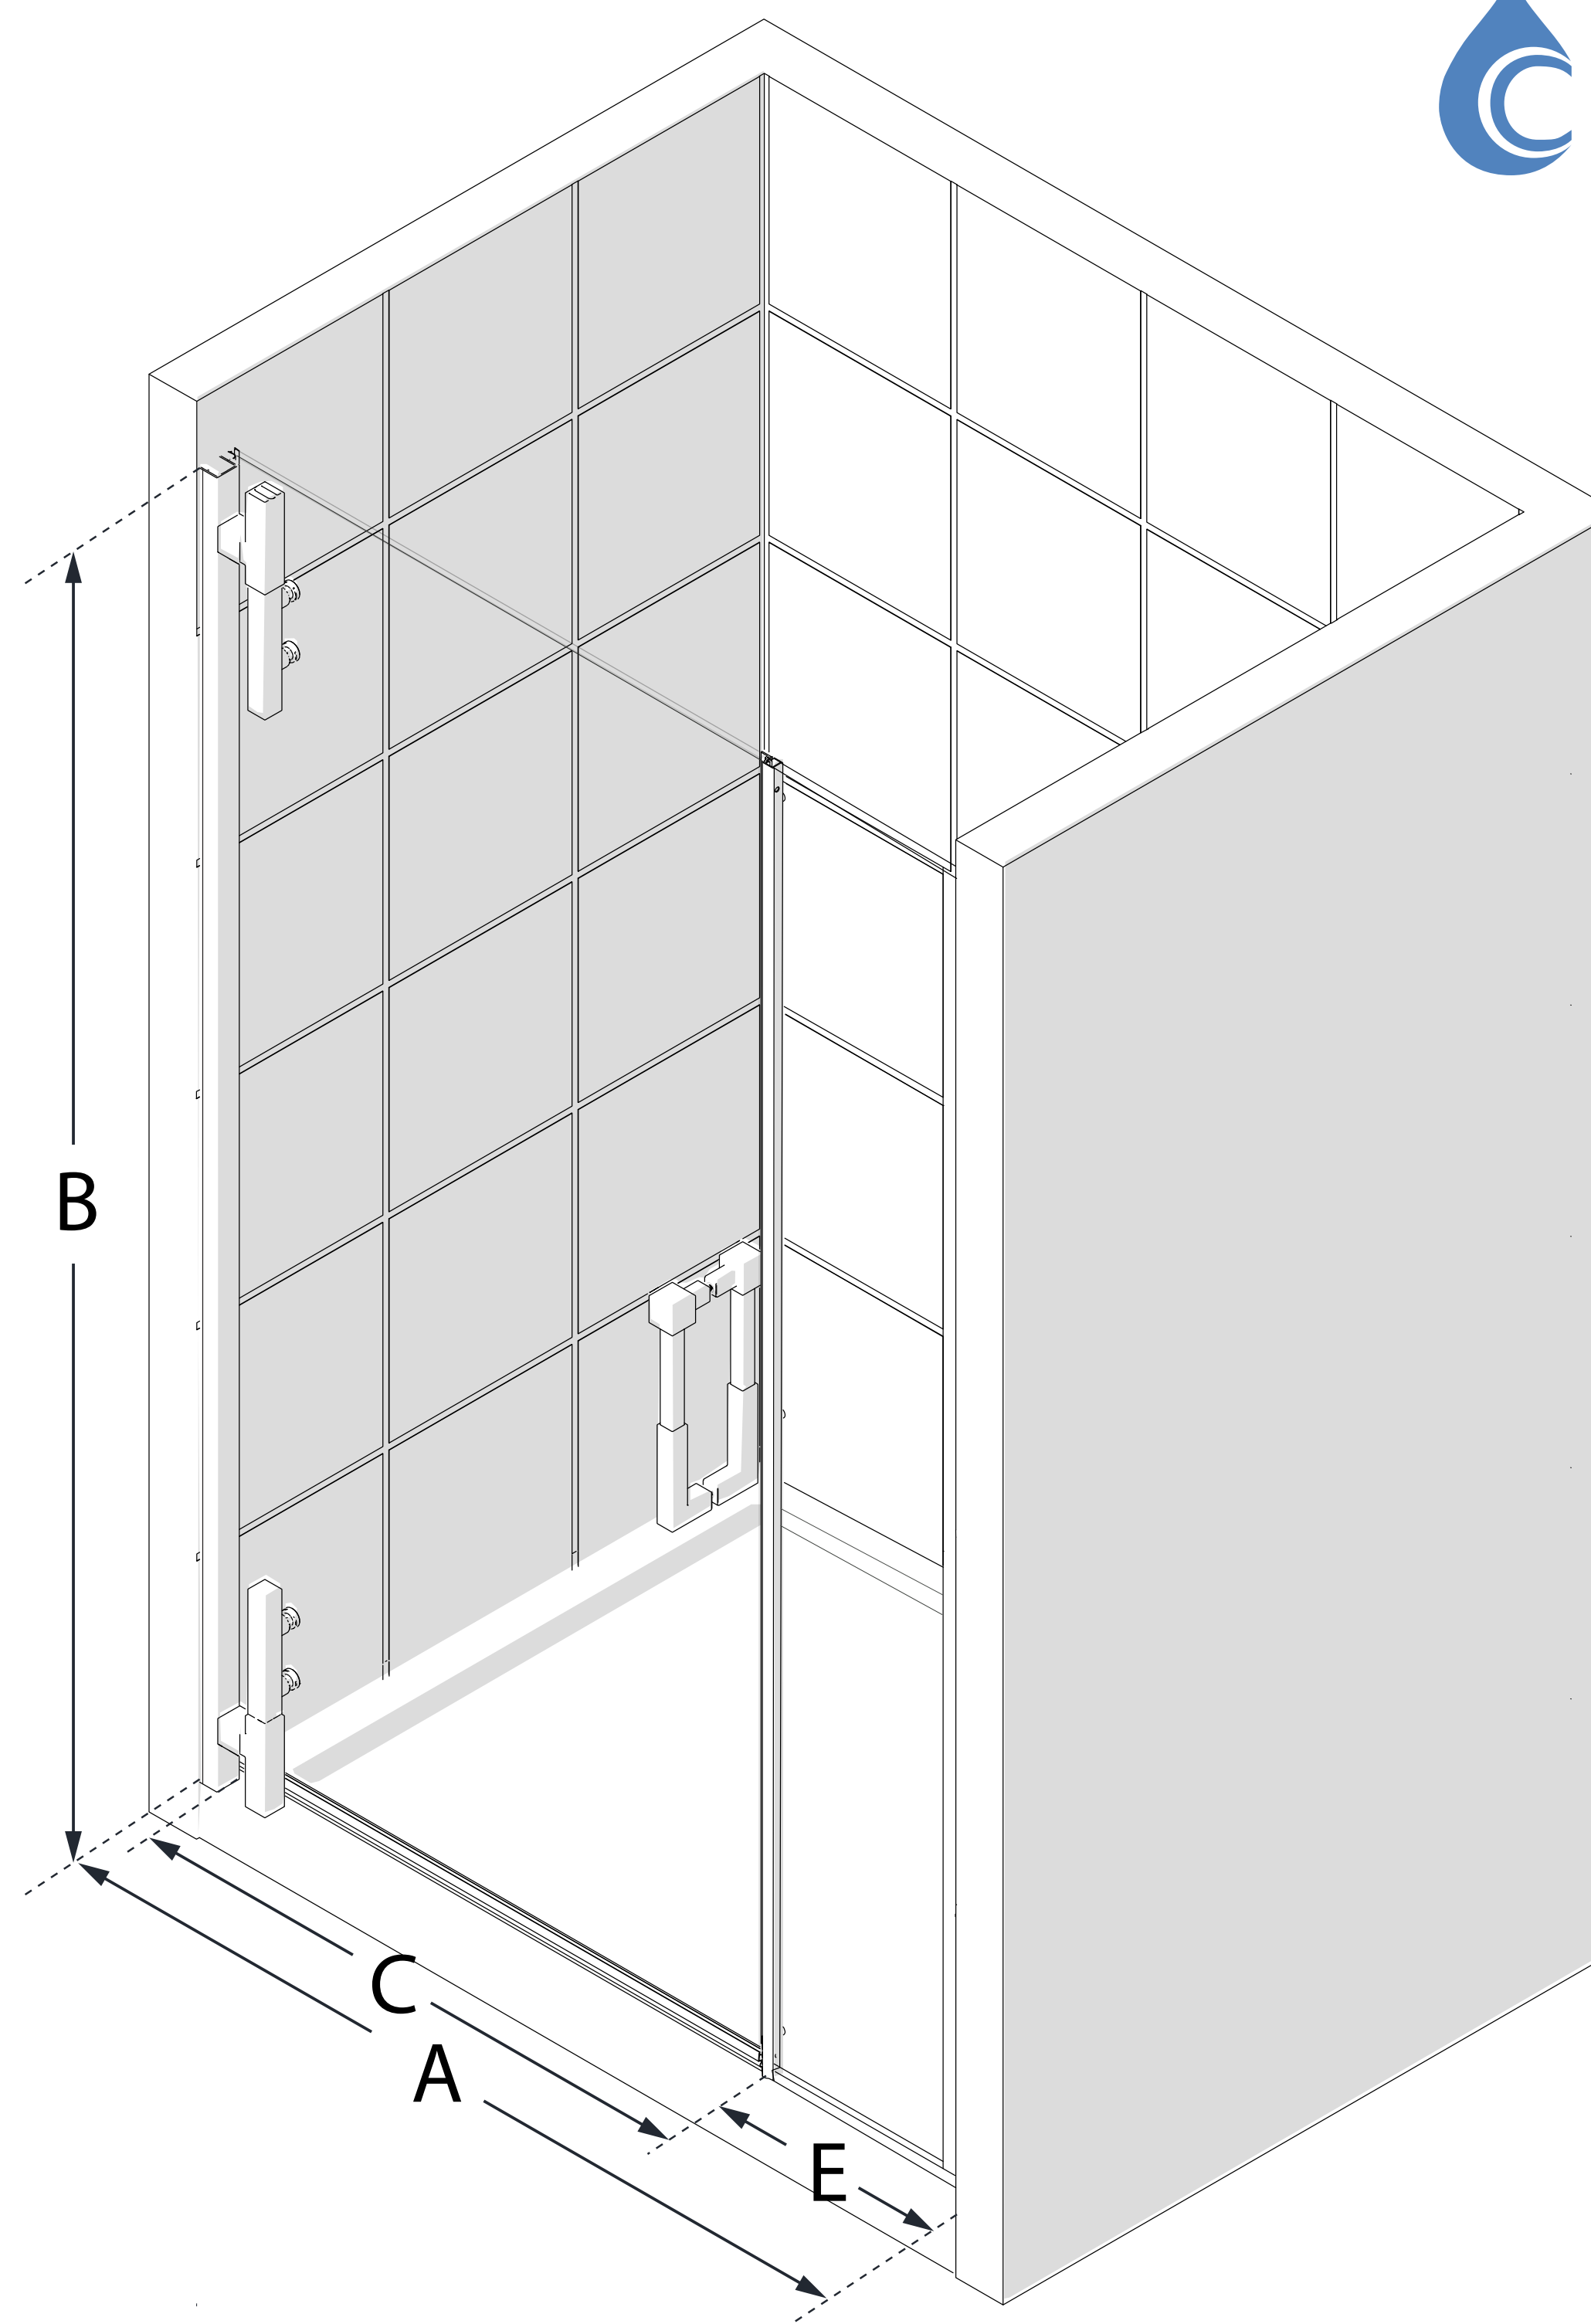

**MODEL NUMBER**  
SDAD425720

**CONFIGURATION  
DIMENSIONS:**

**A: MODEL WIDTH**

42 1/2 - 43 1/2 in.

**B: MODEL HEIGHT**

72 in.

**C: DOOR WIDTH**

29 in.

**E: INLINE PANEL WIDTH**

14.5 in.

**MINIMUM THRESHOLD  
REQUIRED**

2 1/2 in.

**DRILLING REQUIRED**

Yes

**STUDS REQUIRED**

No