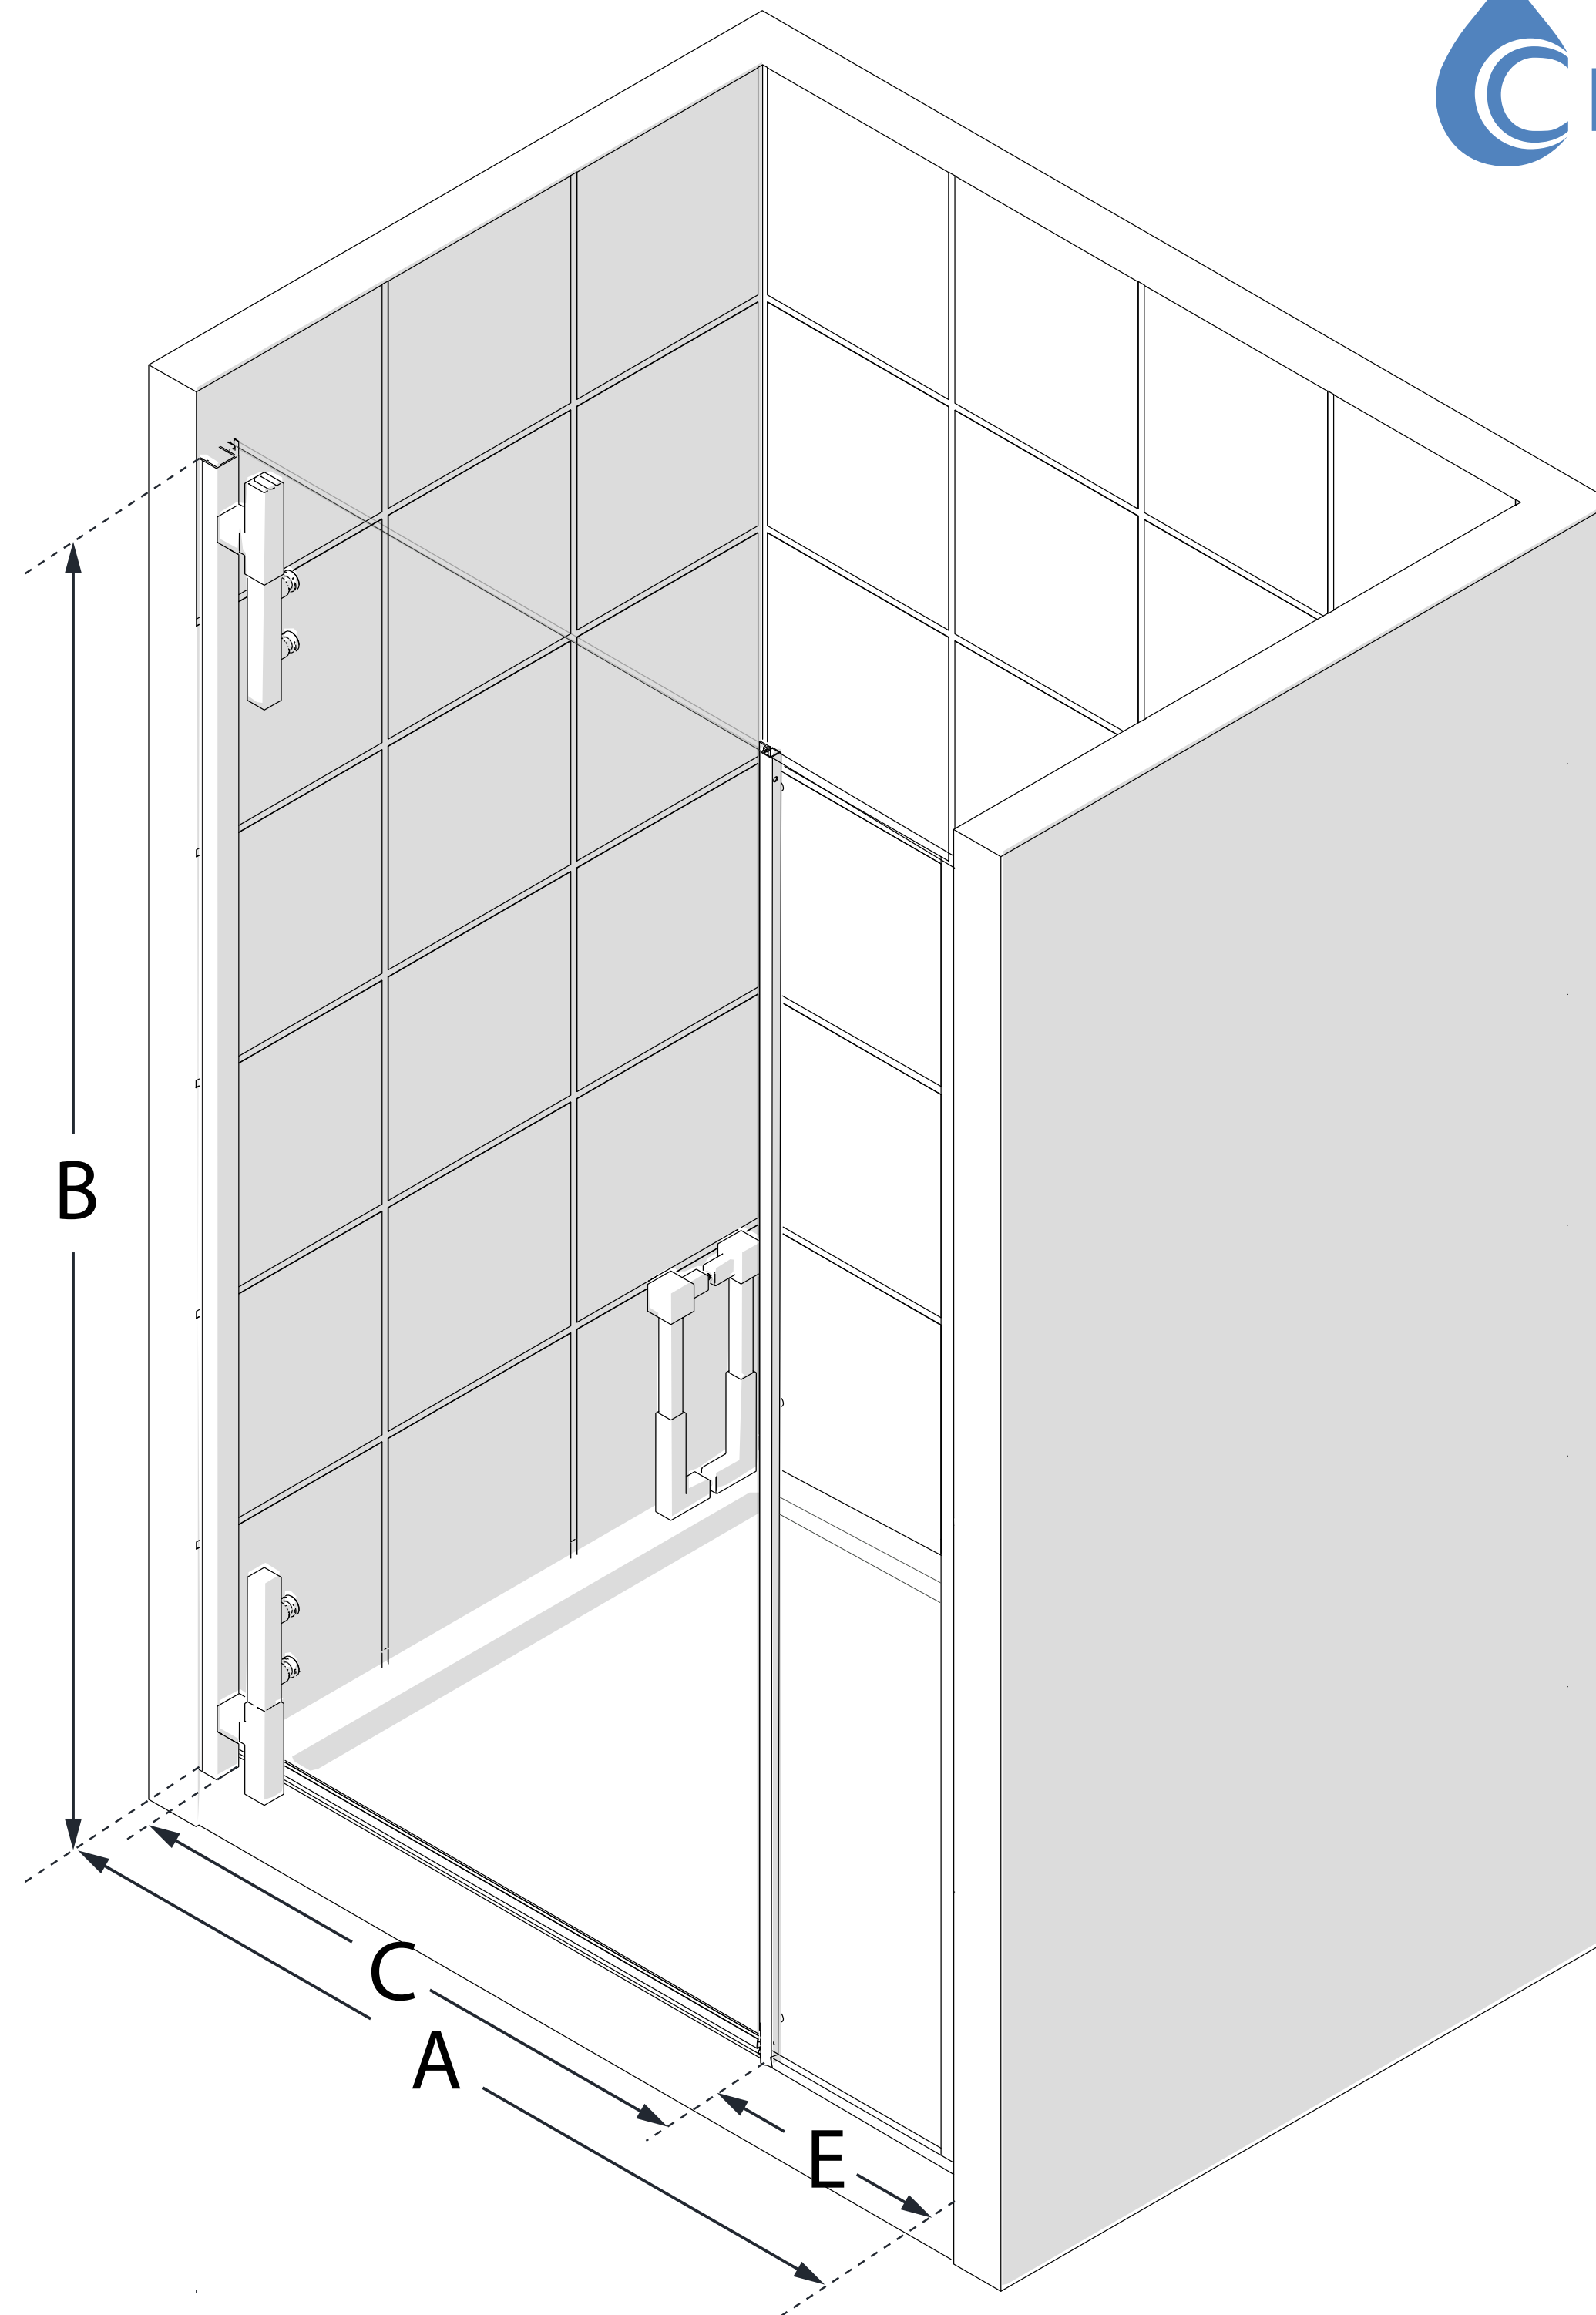

**MODEL NUMBER**  
SDAD40W721

**CONFIGURATION  
DIMENSIONS:**

- A: MODEL WIDTH**  
40 - 41 in.
- B: MODEL HEIGHT**  
72 in.
- C: DOOR WIDTH**  
35 in.
- E: INLINE PANEL WIDTH**  
6 in.

**MINIMUM THRESHOLD  
REQUIRED**

2 1/2 in.

**DRILLING REQUIRED**

Yes

**STUDS REQUIRED**

No