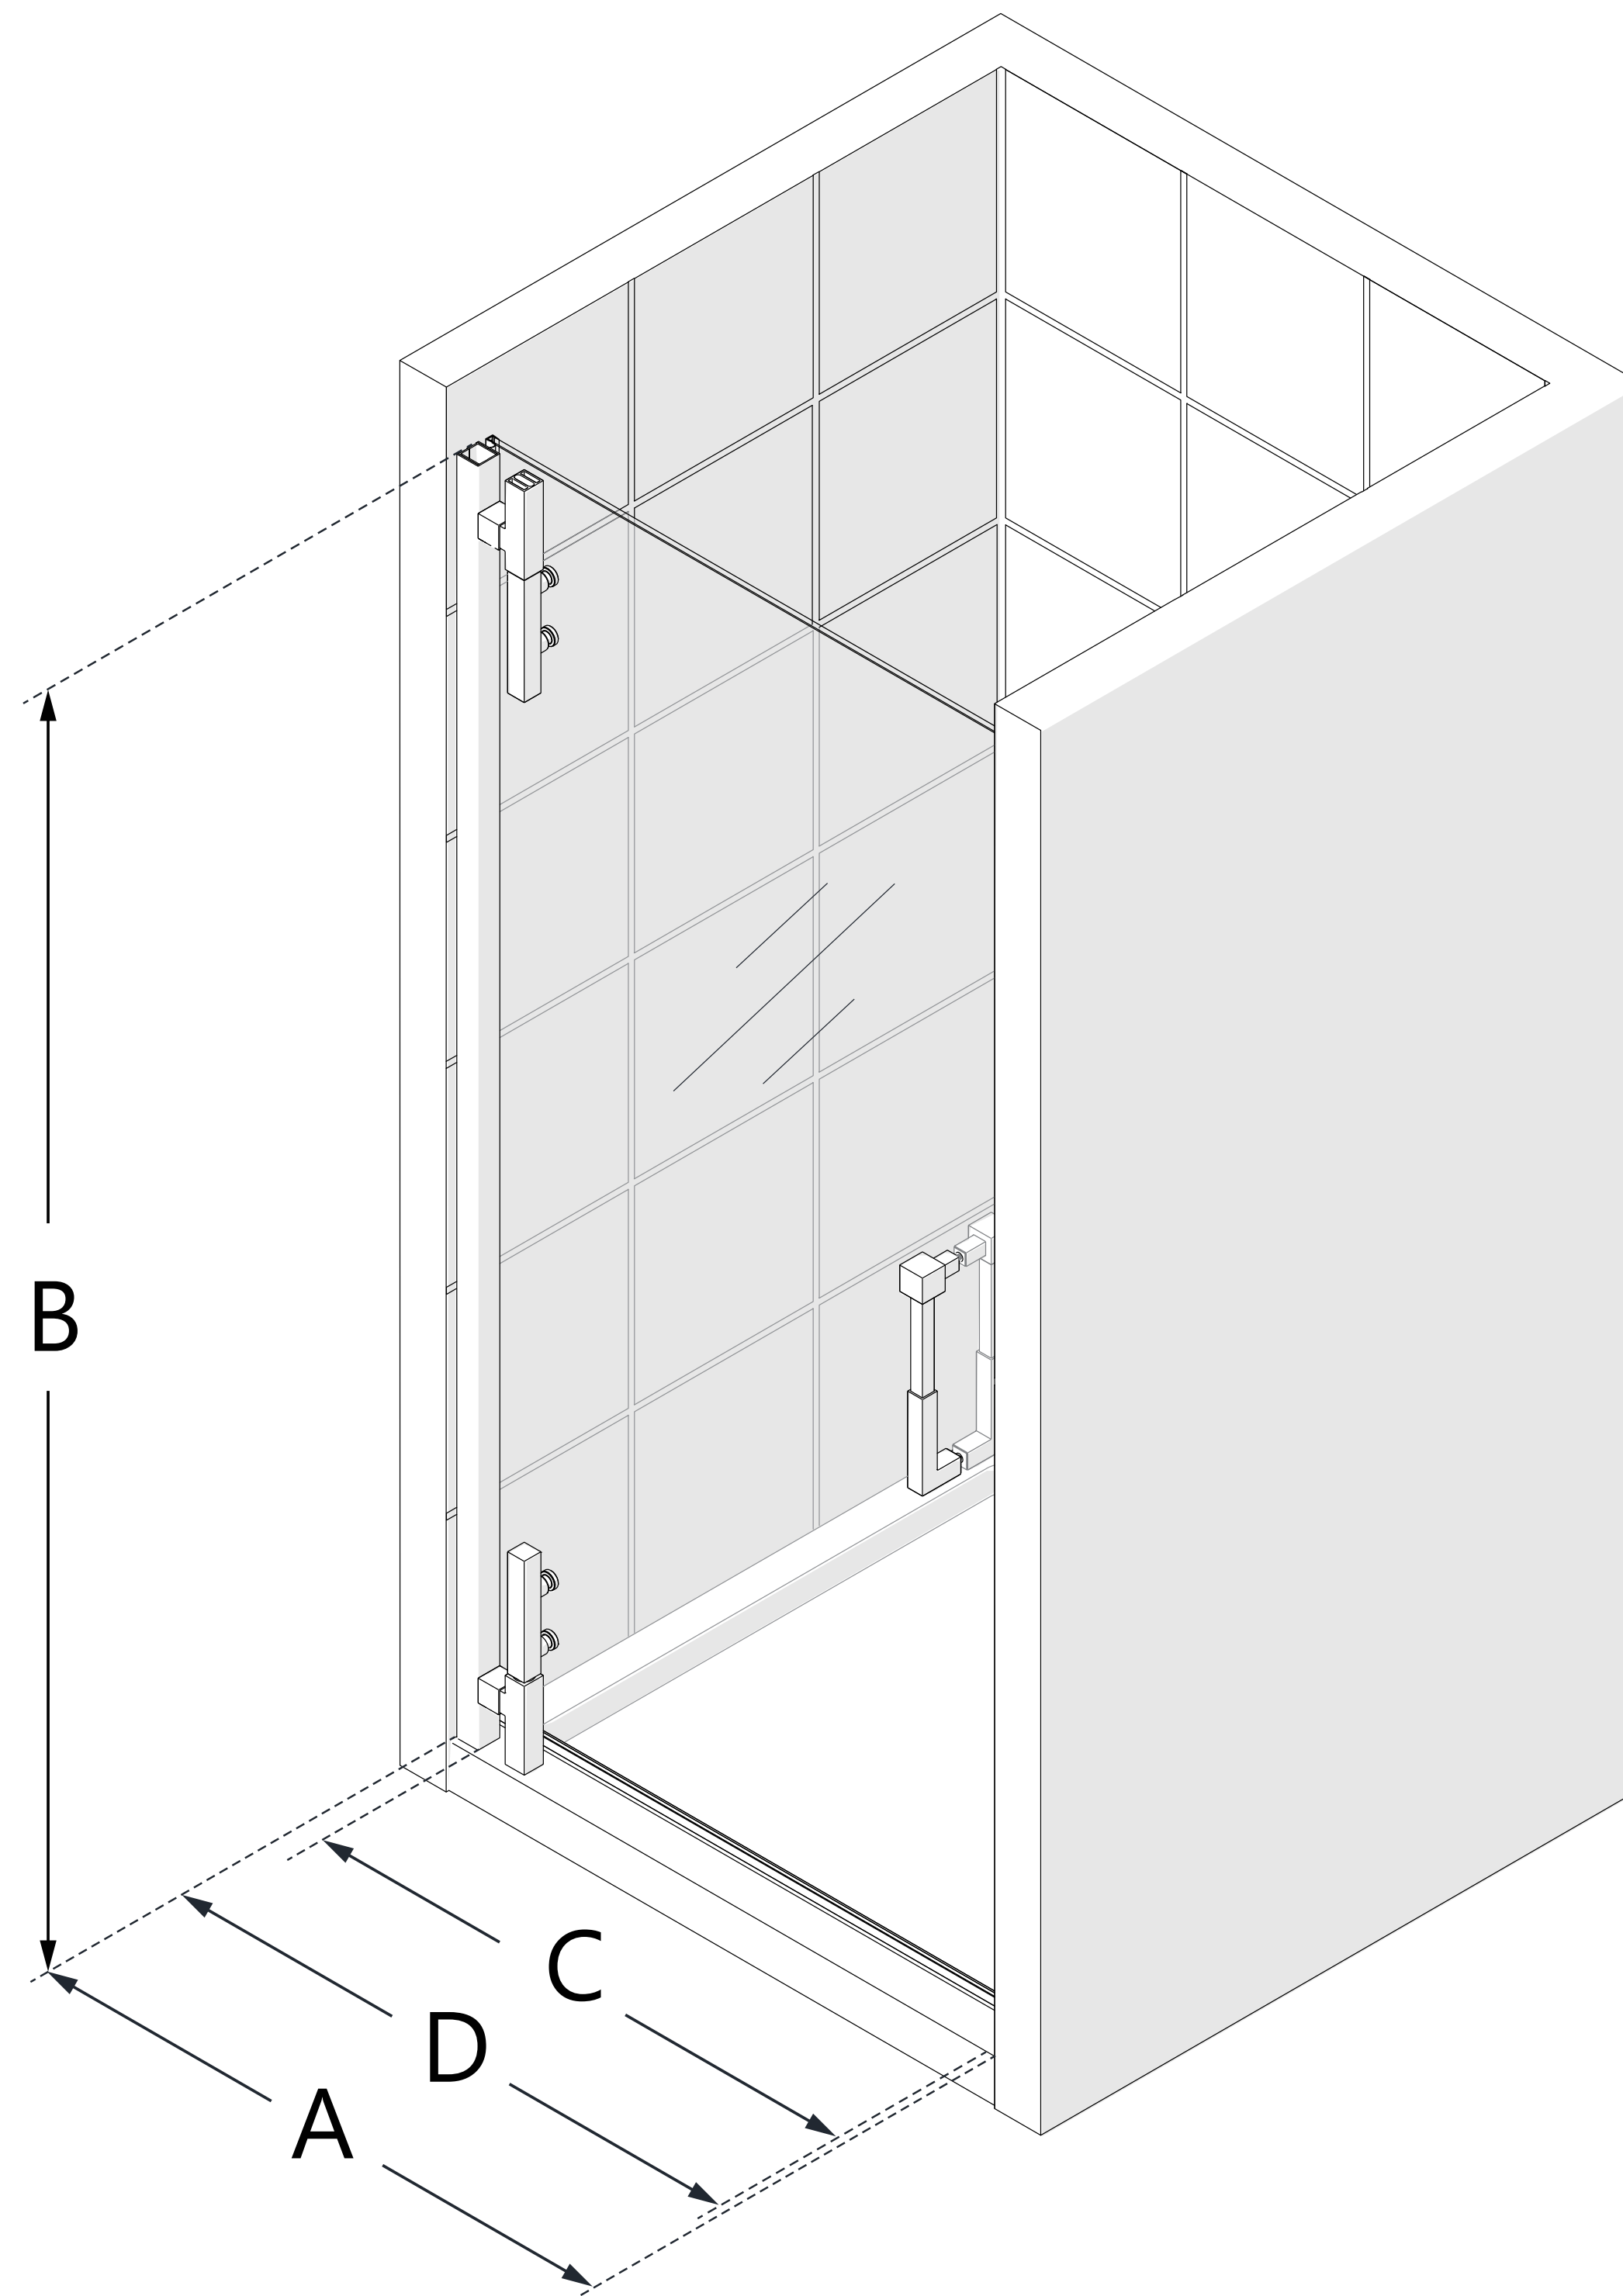

MODEL NUMBER
SDAD35D720

**CONFIGURATION
DIMENSIONS:**

A: MODEL WIDTH

35 1/4 - 36 in.

B: MODEL HEIGHT

72 in.

C: ACCESS WIDTH

29 in.

D: DOOR WIDTH

35 in.

**MINIMUM THRESHOLD
REQUIRED**

2 3/8 in.

DRILLING REQUIRED

Yes