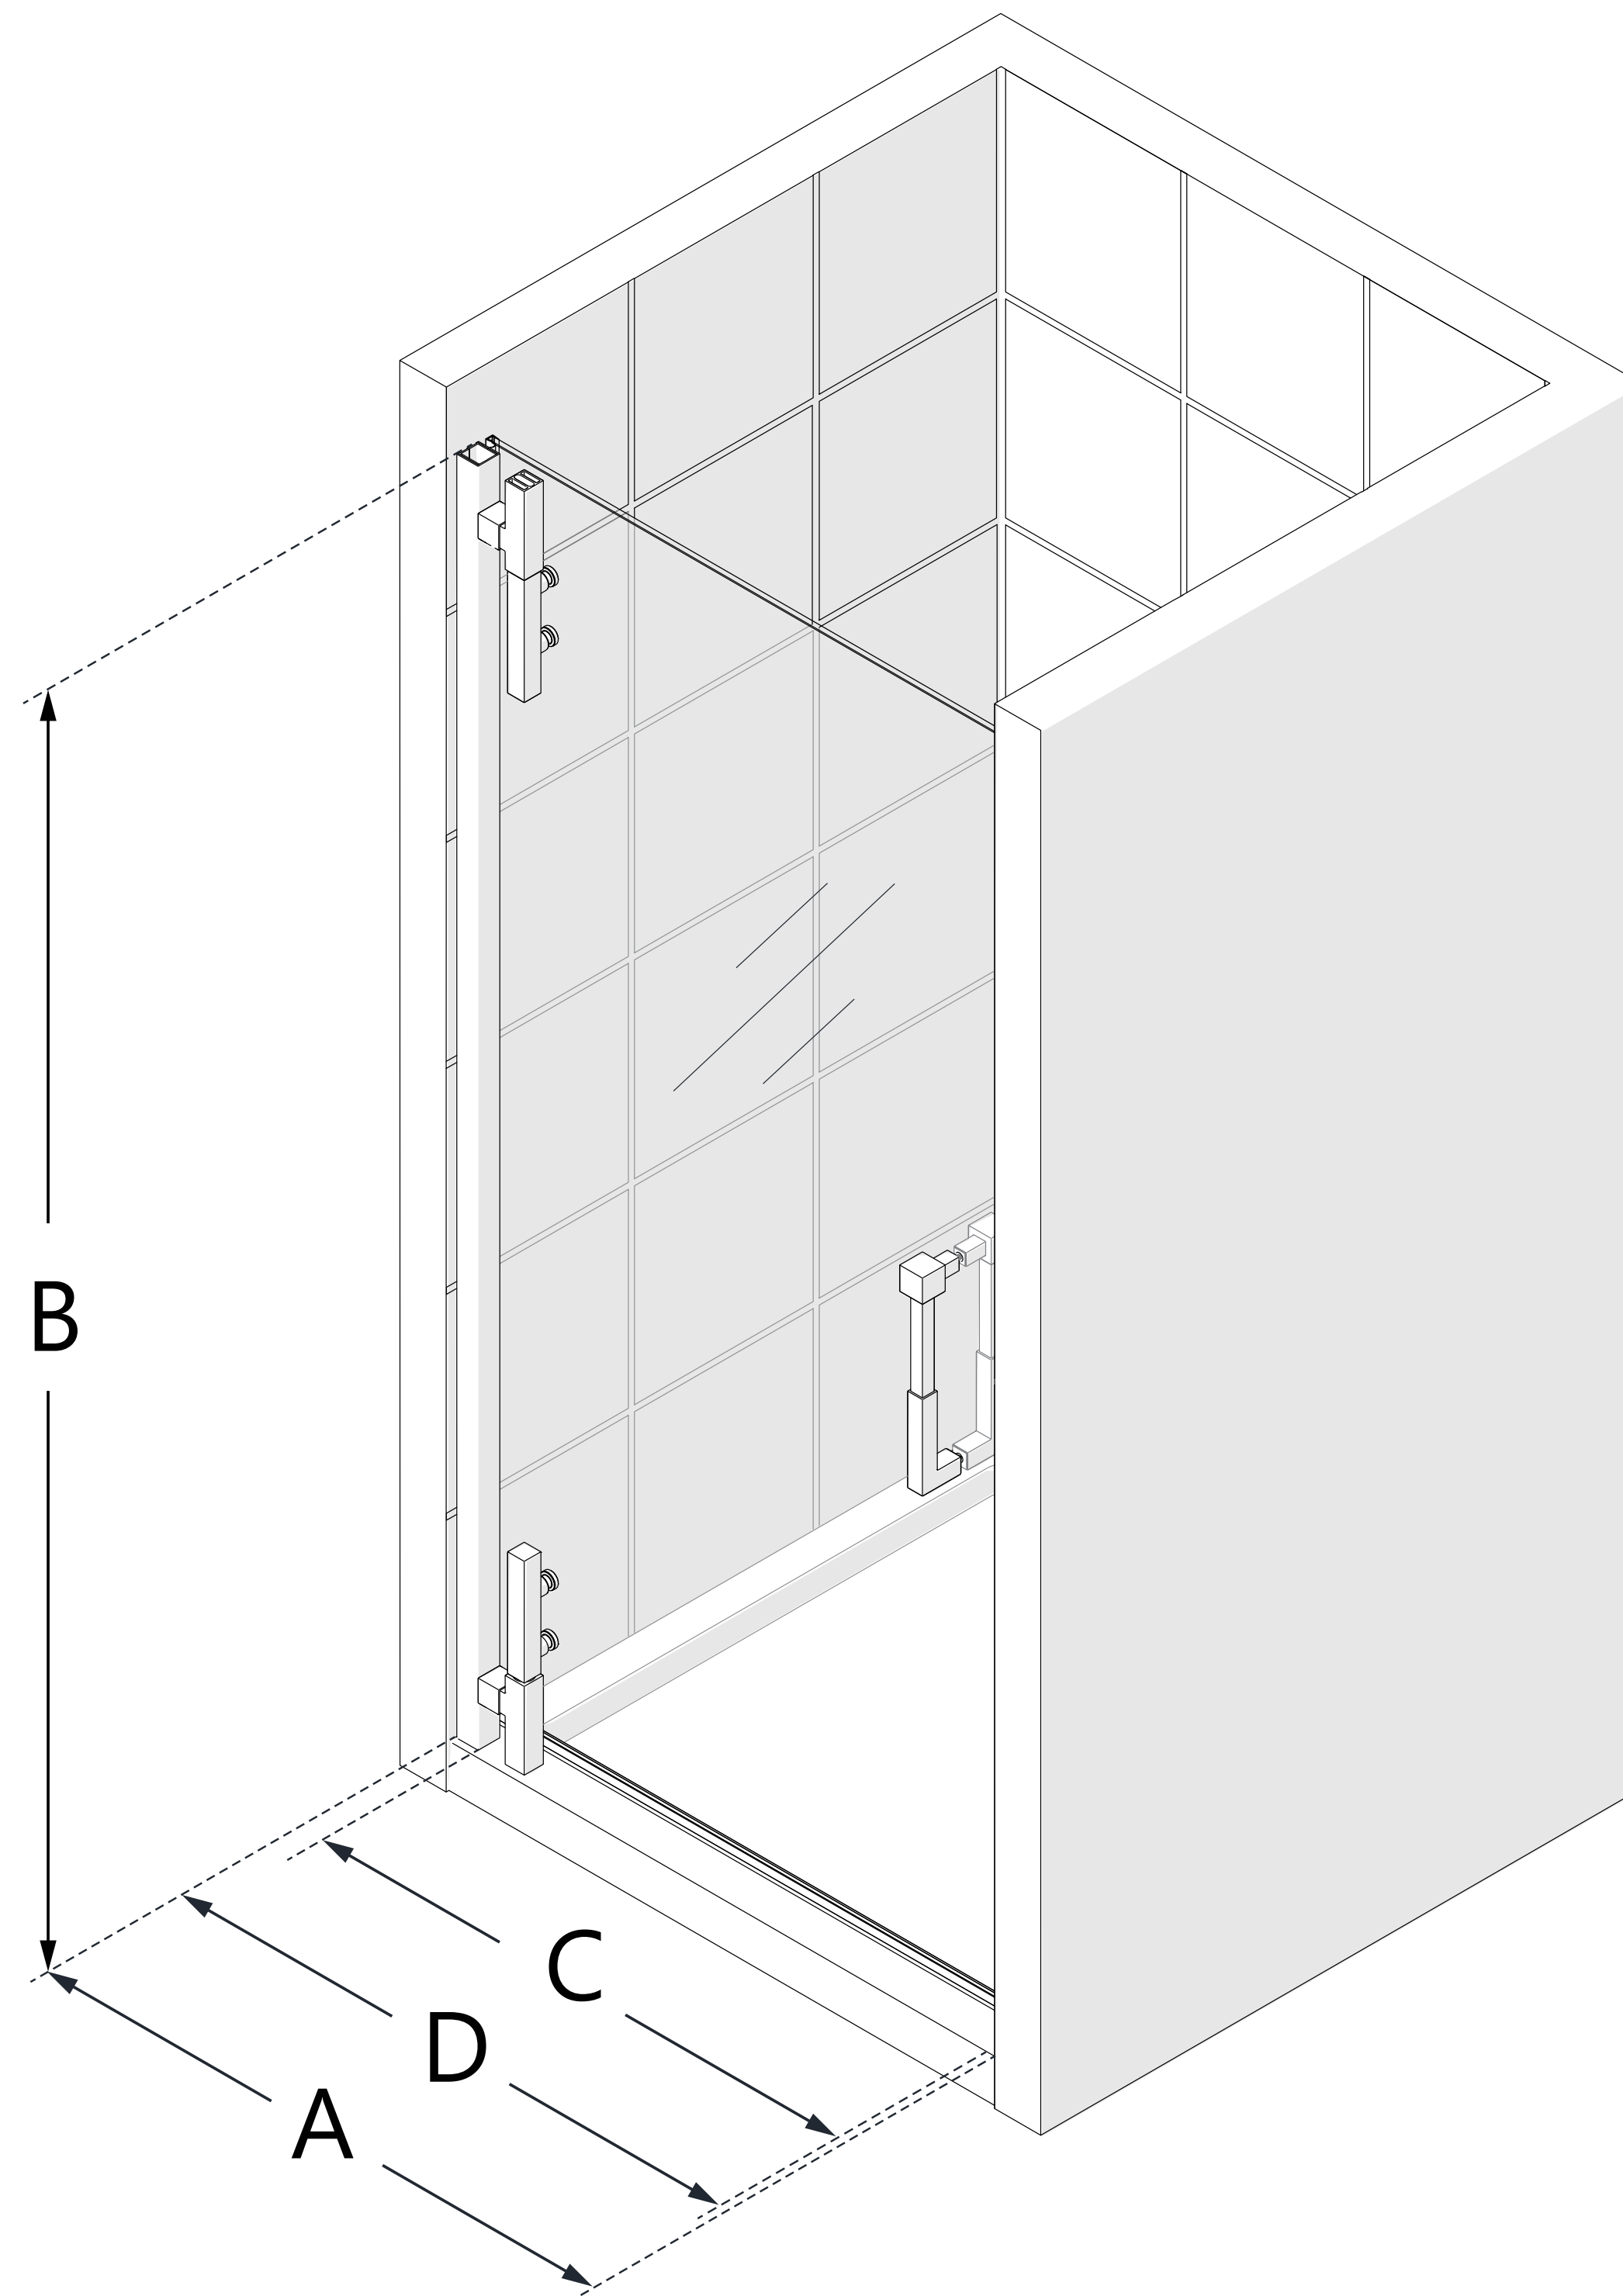

MODEL NUMBER
SDAD33D720

**CONFIGURATION
DIMENSIONS:**

A: MODEL WIDTH

33 1/4 - 34 in.

B: MODEL HEIGHT

72 in.

C: ACCESS WIDTH

27 in.

D: DOOR WIDTH

33 in.

**MINIMUM THRESHOLD
REQUIRED**

2 3/8 in.

DRILLING REQUIRED

Yes