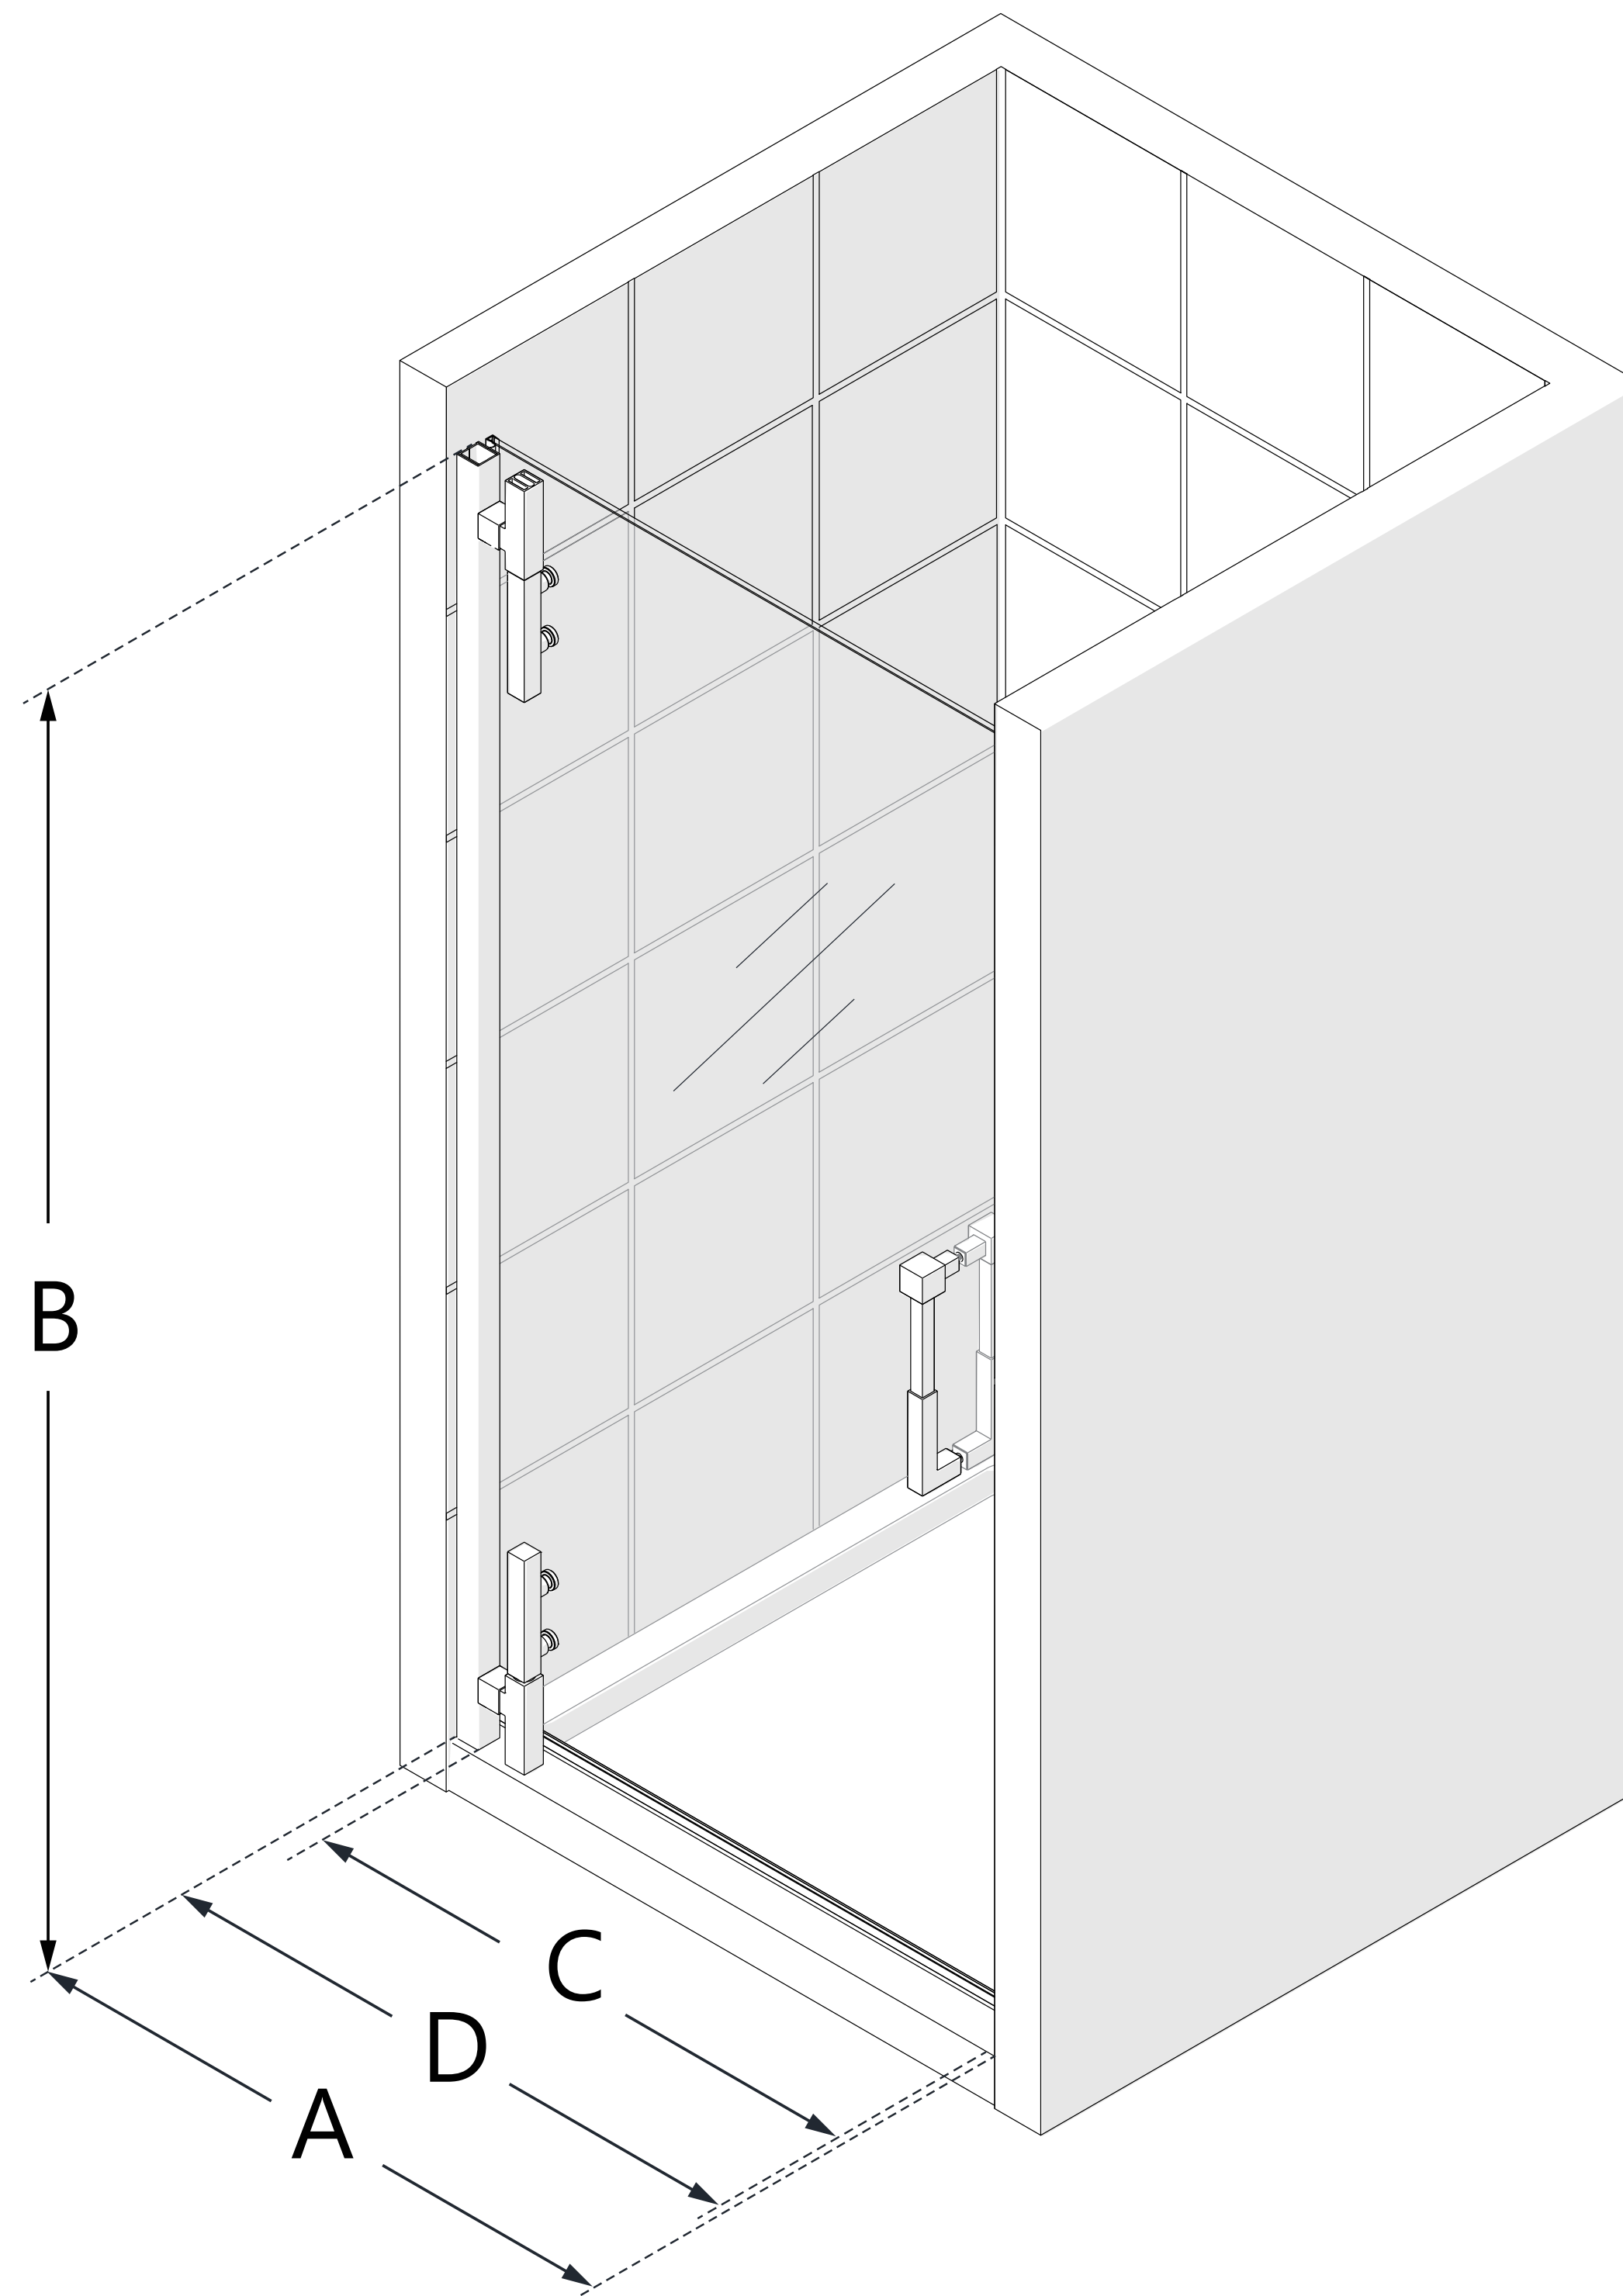

MODEL NUMBER
SDAD31D720

**CONFIGURATION
DIMENSIONS:**

A: MODEL WIDTH

31 1/4 - 32 in.

B: MODEL HEIGHT

72 in.

C: ACCESS WIDTH

25 in.

D: DOOR WIDTH

31 in.

**MINIMUM THRESHOLD
REQUIRED**

2 3/8 in.

DRILLING REQUIRED

Yes