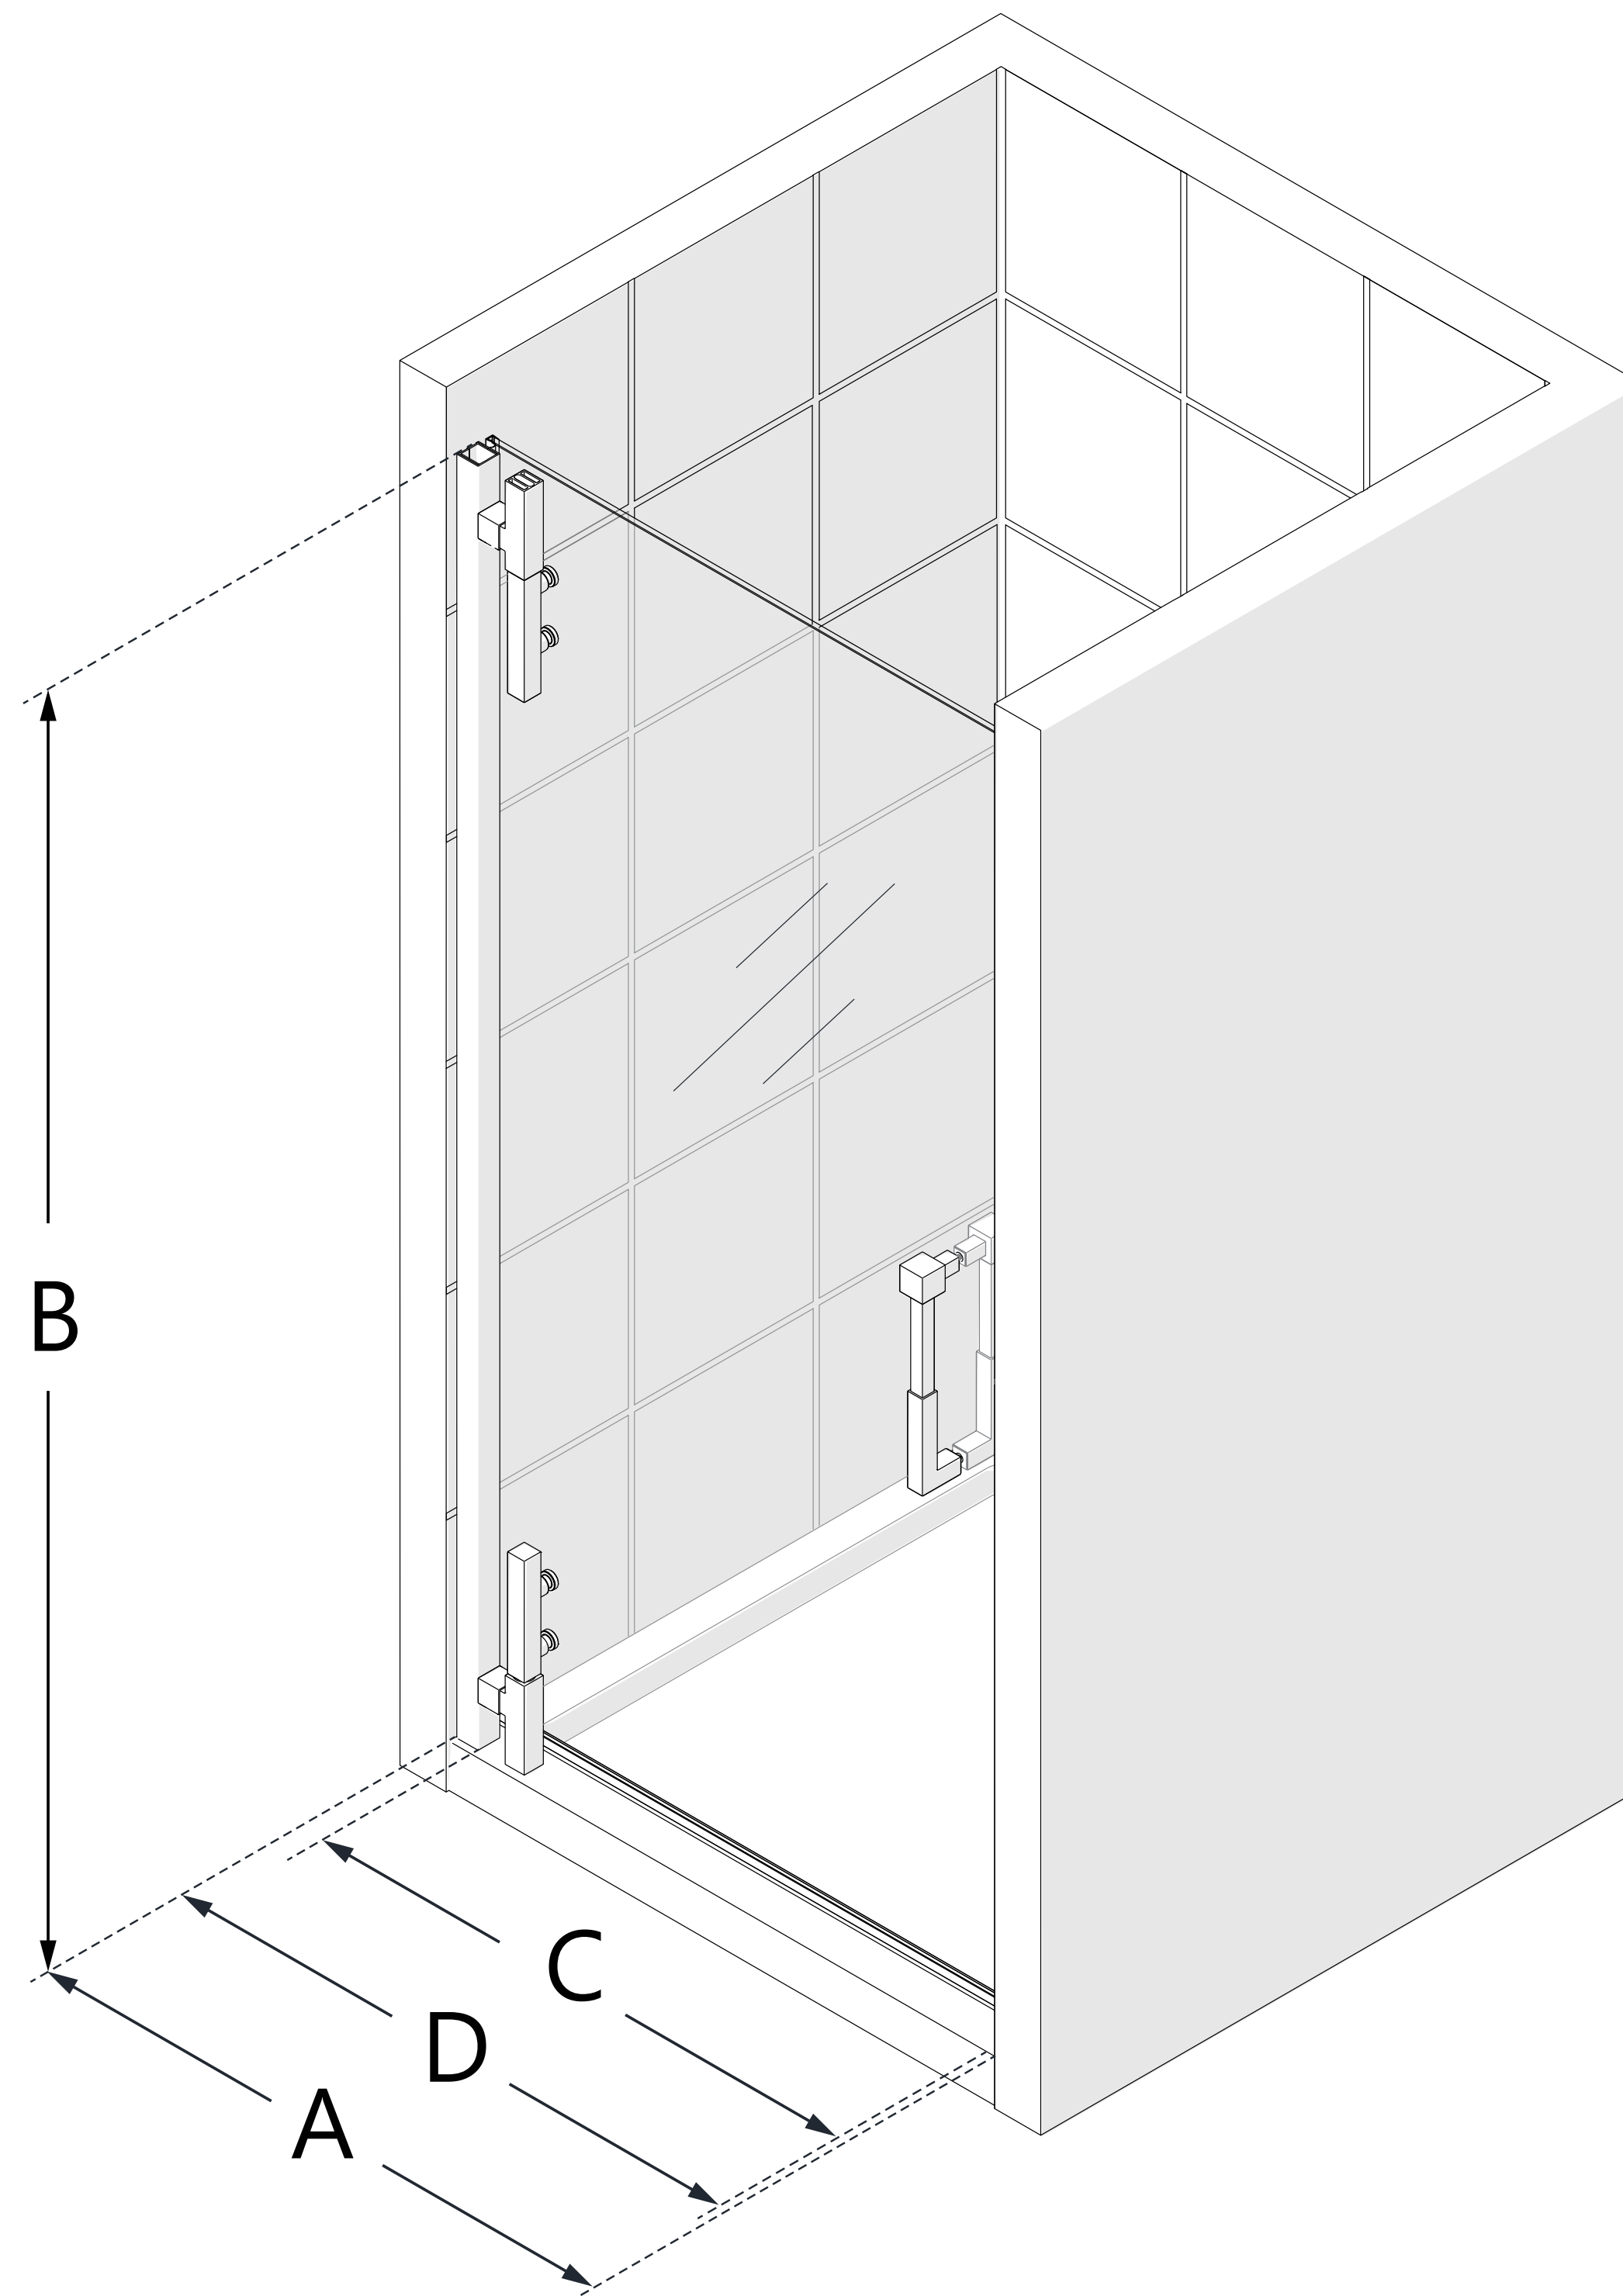

**MODEL NUMBER**  
SDAD29D720

**CONFIGURATION  
DIMENSIONS:**

**A: MODEL WIDTH**

29 1/4 - 30 in.

**B: MODEL HEIGHT**

72 in.

**C: ACCESS WIDTH**

23 in.

**D: DOOR WIDTH**

29 in.

**MINIMUM THRESHOLD  
REQUIRED**

2 3/8 in.

**DRILLING REQUIRED**

Yes