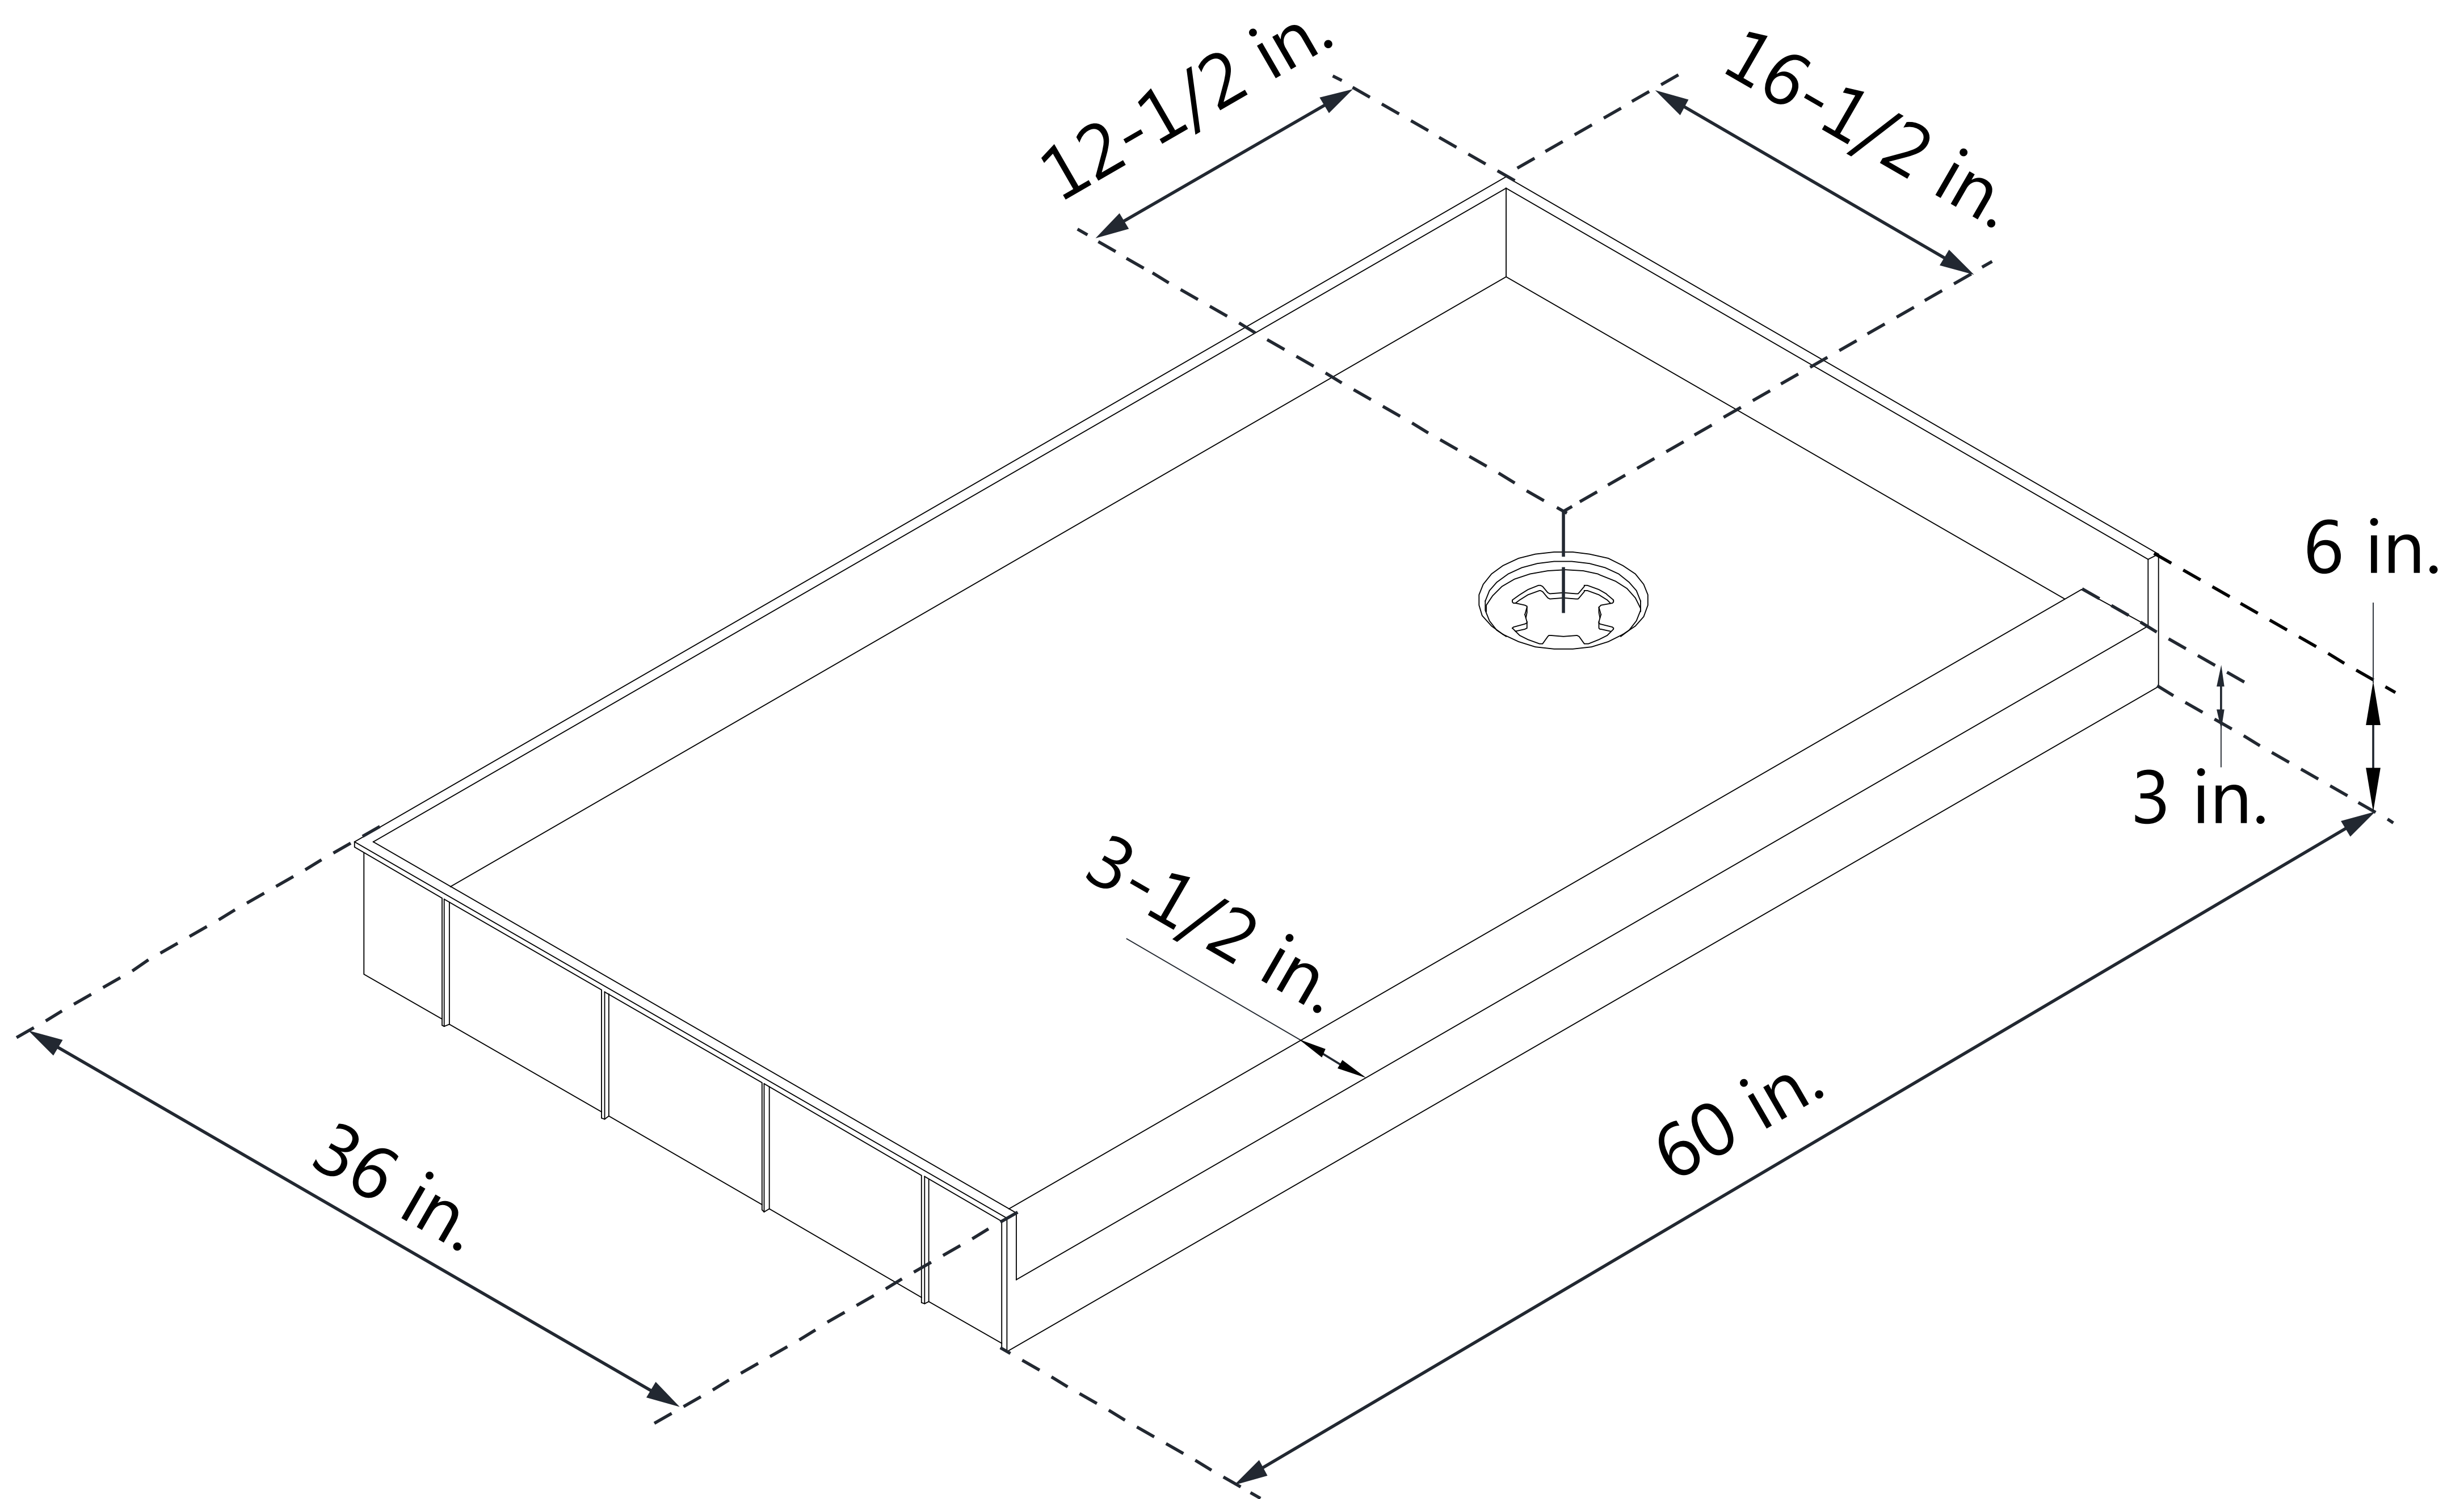

DTP-1136602

TilePrime

SINGLE THRESHOLD

RIGHT DRAIN

Drain Hole Specs

DreamLine reserves the right to update or modify the hardware or materials pictured without prior notice for the purpose of product improvement and customer satisfaction.