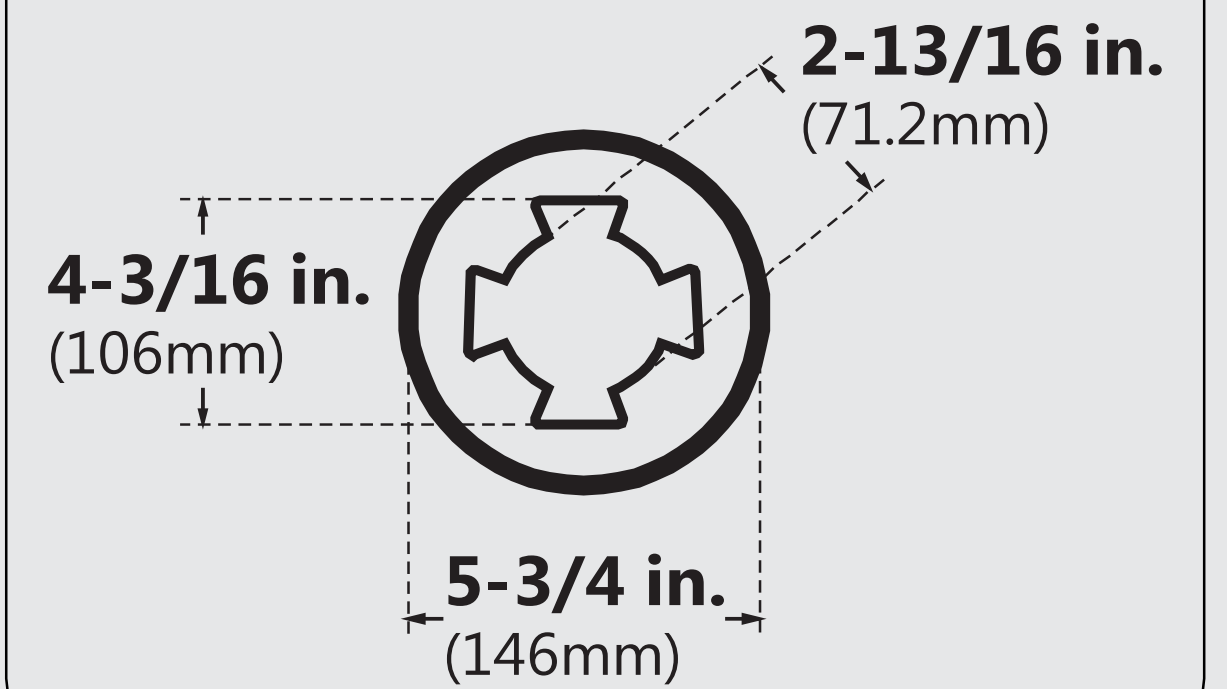

DTP-1136602

TilePrime

SINGLE THRESHOLD

RIGHT DRAIN

Drain Hole Specs

DreamLine reserves the right to update or modify the hardware or materials pictured without prior notice for the purpose of product improvement and customer satisfaction.