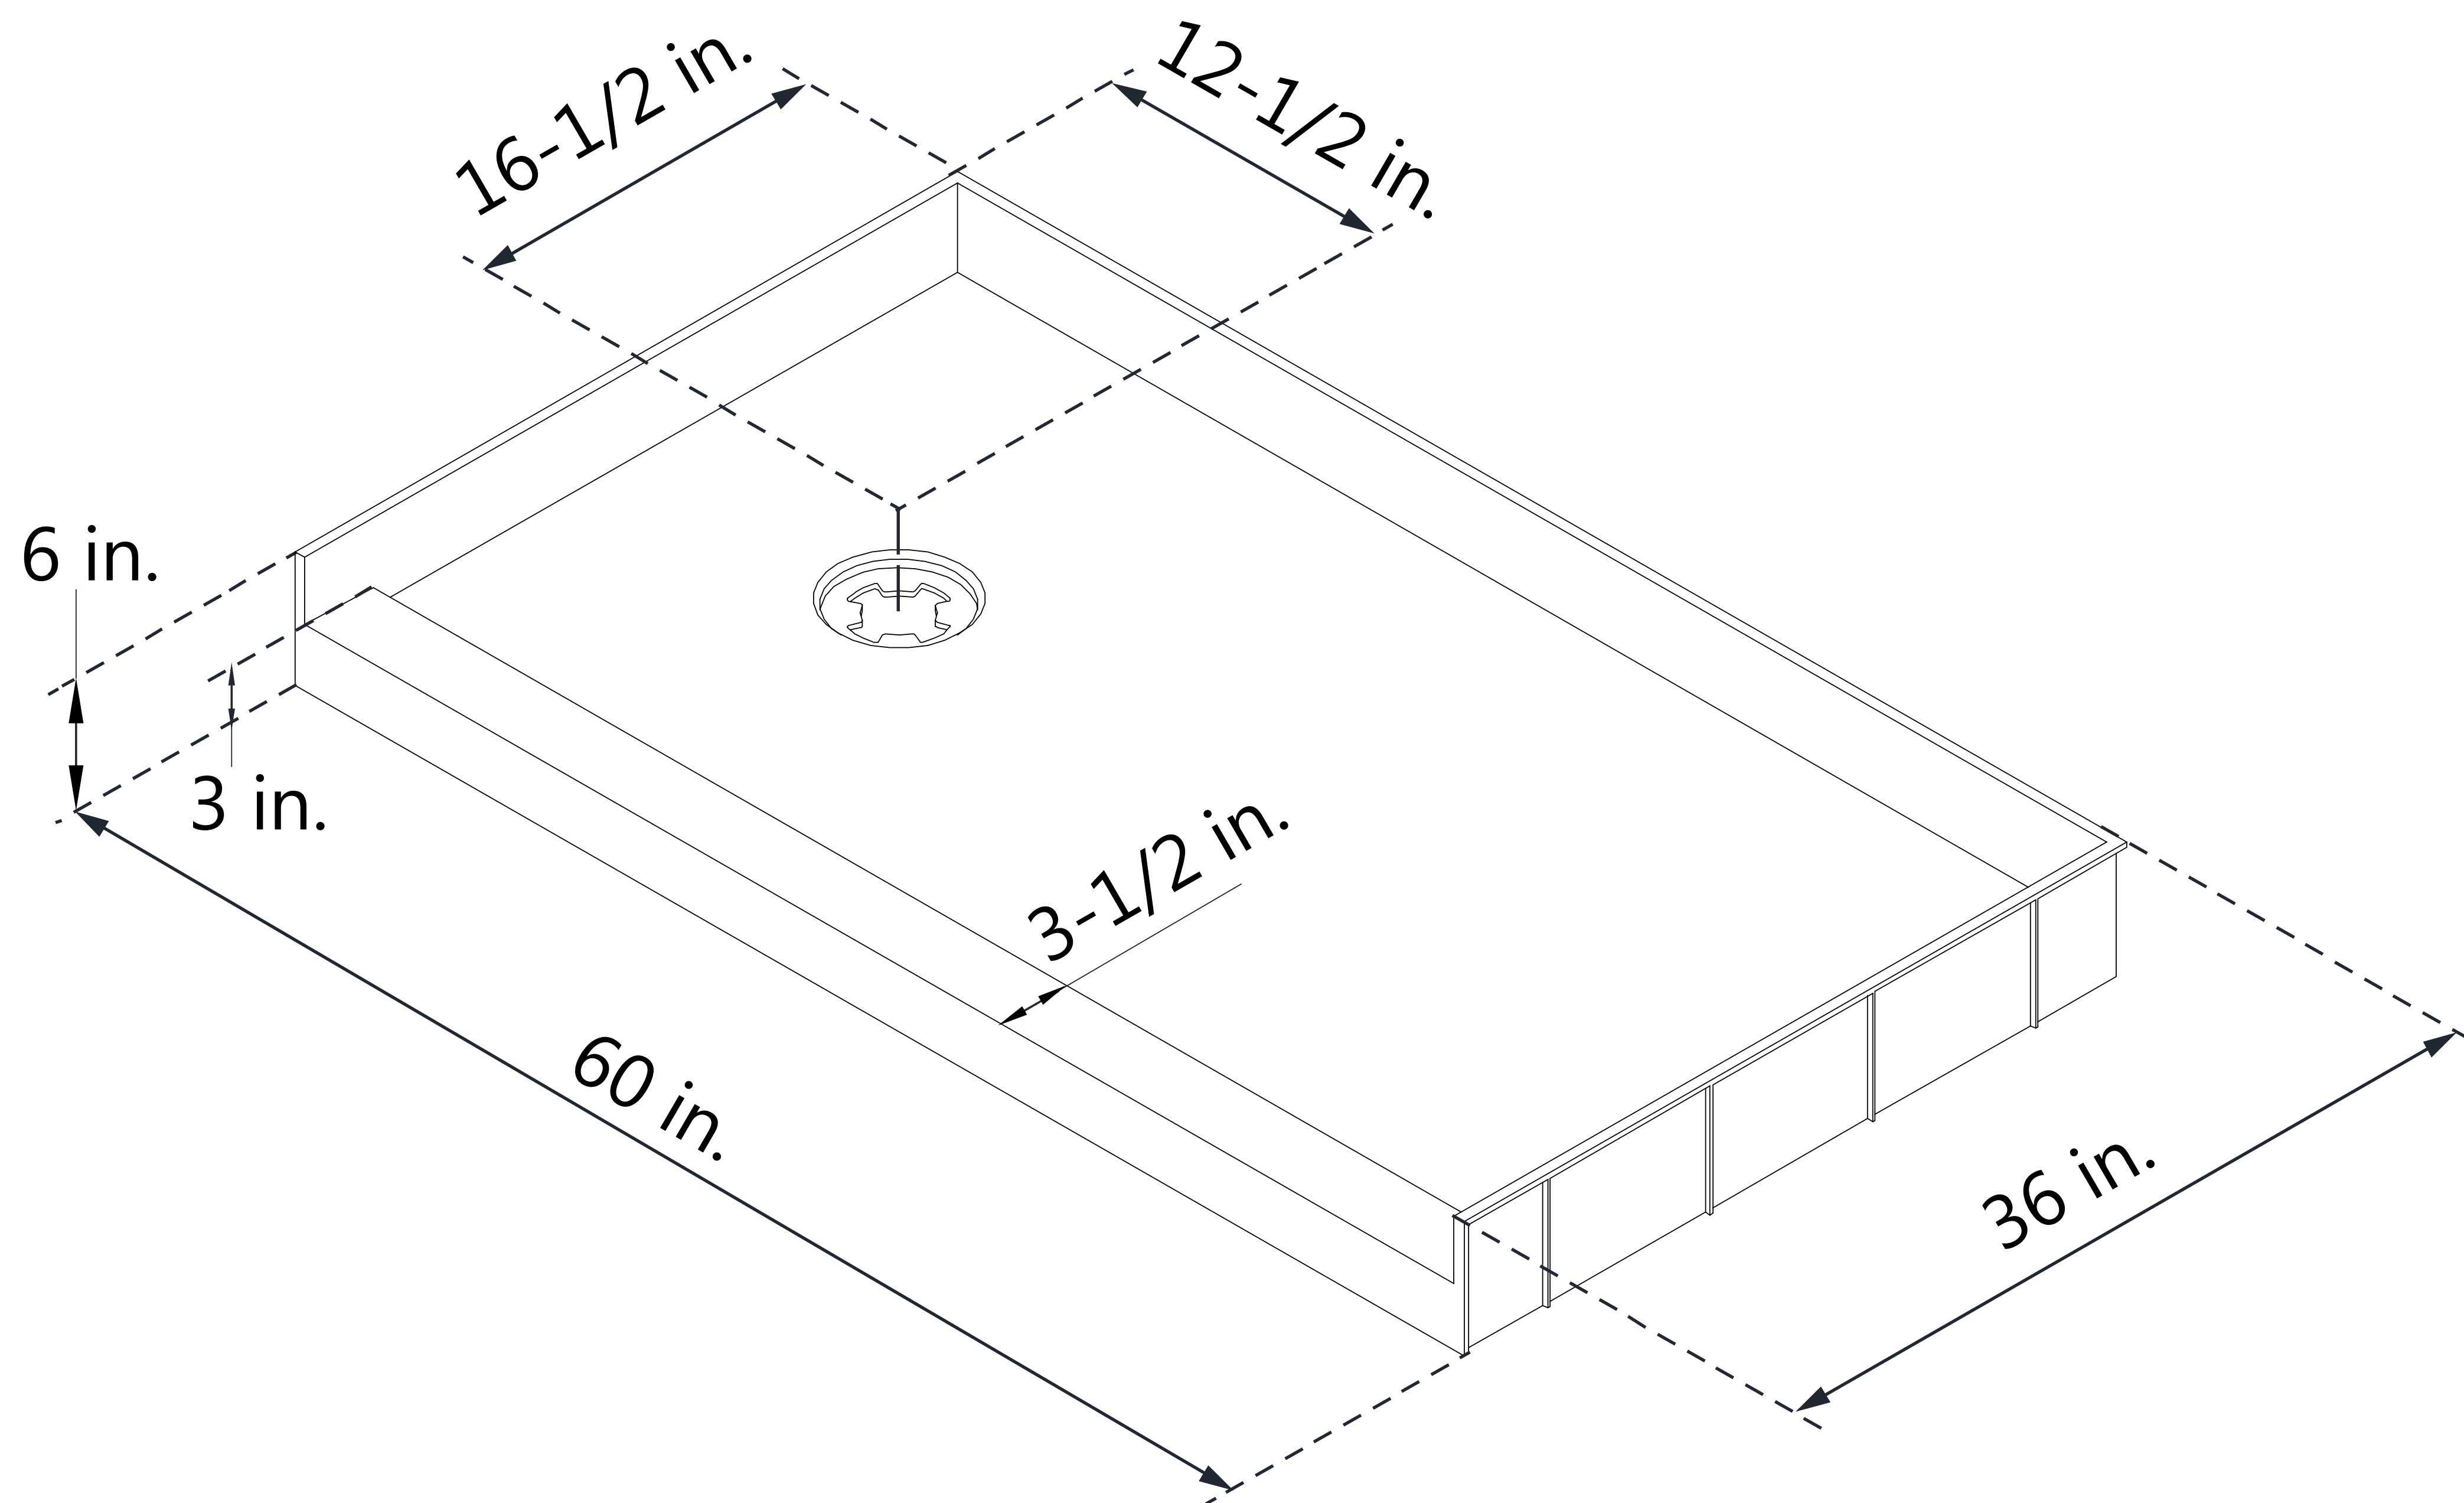

DTP-1136601

TilePrime

SINGLE THRESHOLD

LEFT DRAIN

Drain Hole Specs

DreamLine reserves the right to update or modify the hardware or materials pictured without prior notice for the purpose of product improvement and customer satisfaction.