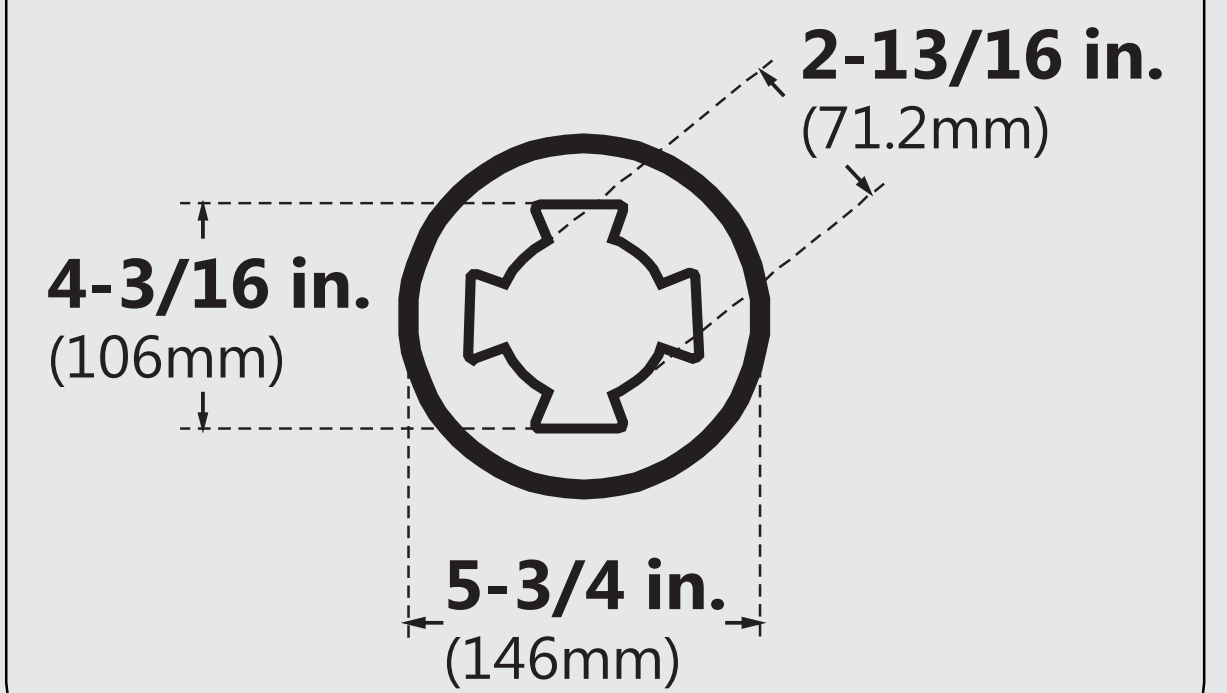

DTP-1136601

TilePrime

SINGLE THRESHOLD

LEFT DRAIN

Drain Hole Specs

DreamLine reserves the right to update or modify the hardware or materials pictured without prior notice for the purpose of product improvement and customer satisfaction.