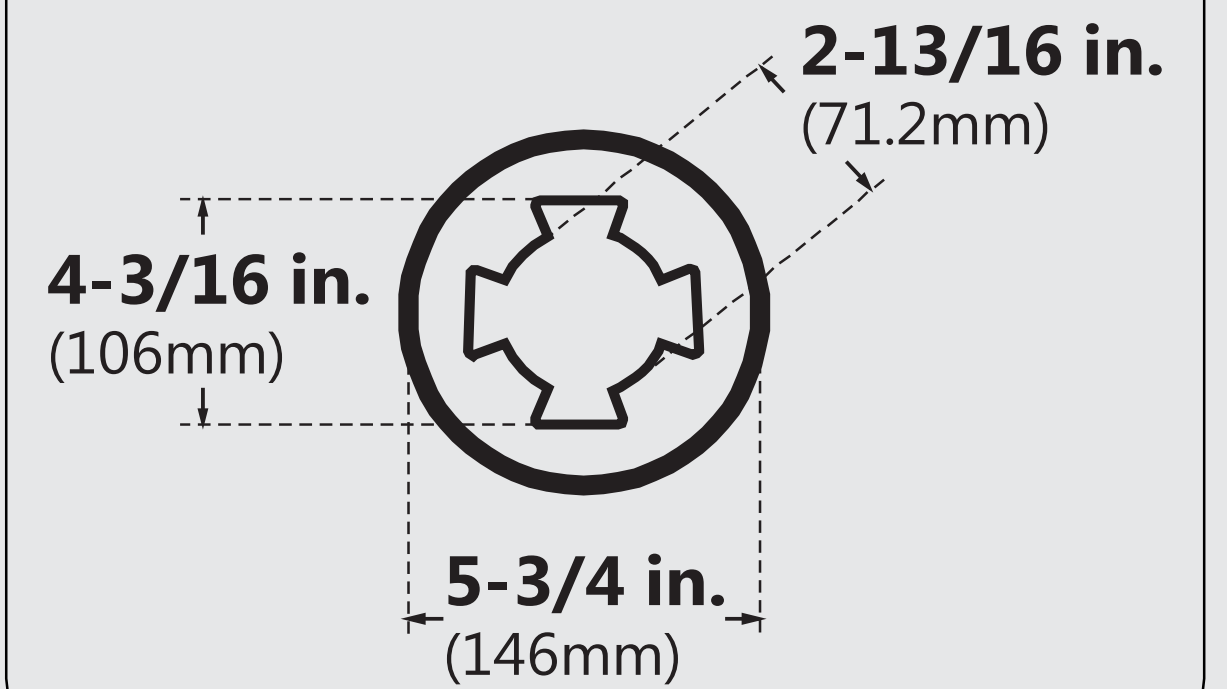

DTP-1134602

TilePrime

SINGLE THRESHOLD

RIGHT DRAIN

Drain Hole Specs

DreamLine reserves the right to update or modify the hardware or materials pictured without prior notice for the purpose of product improvement and customer satisfaction.