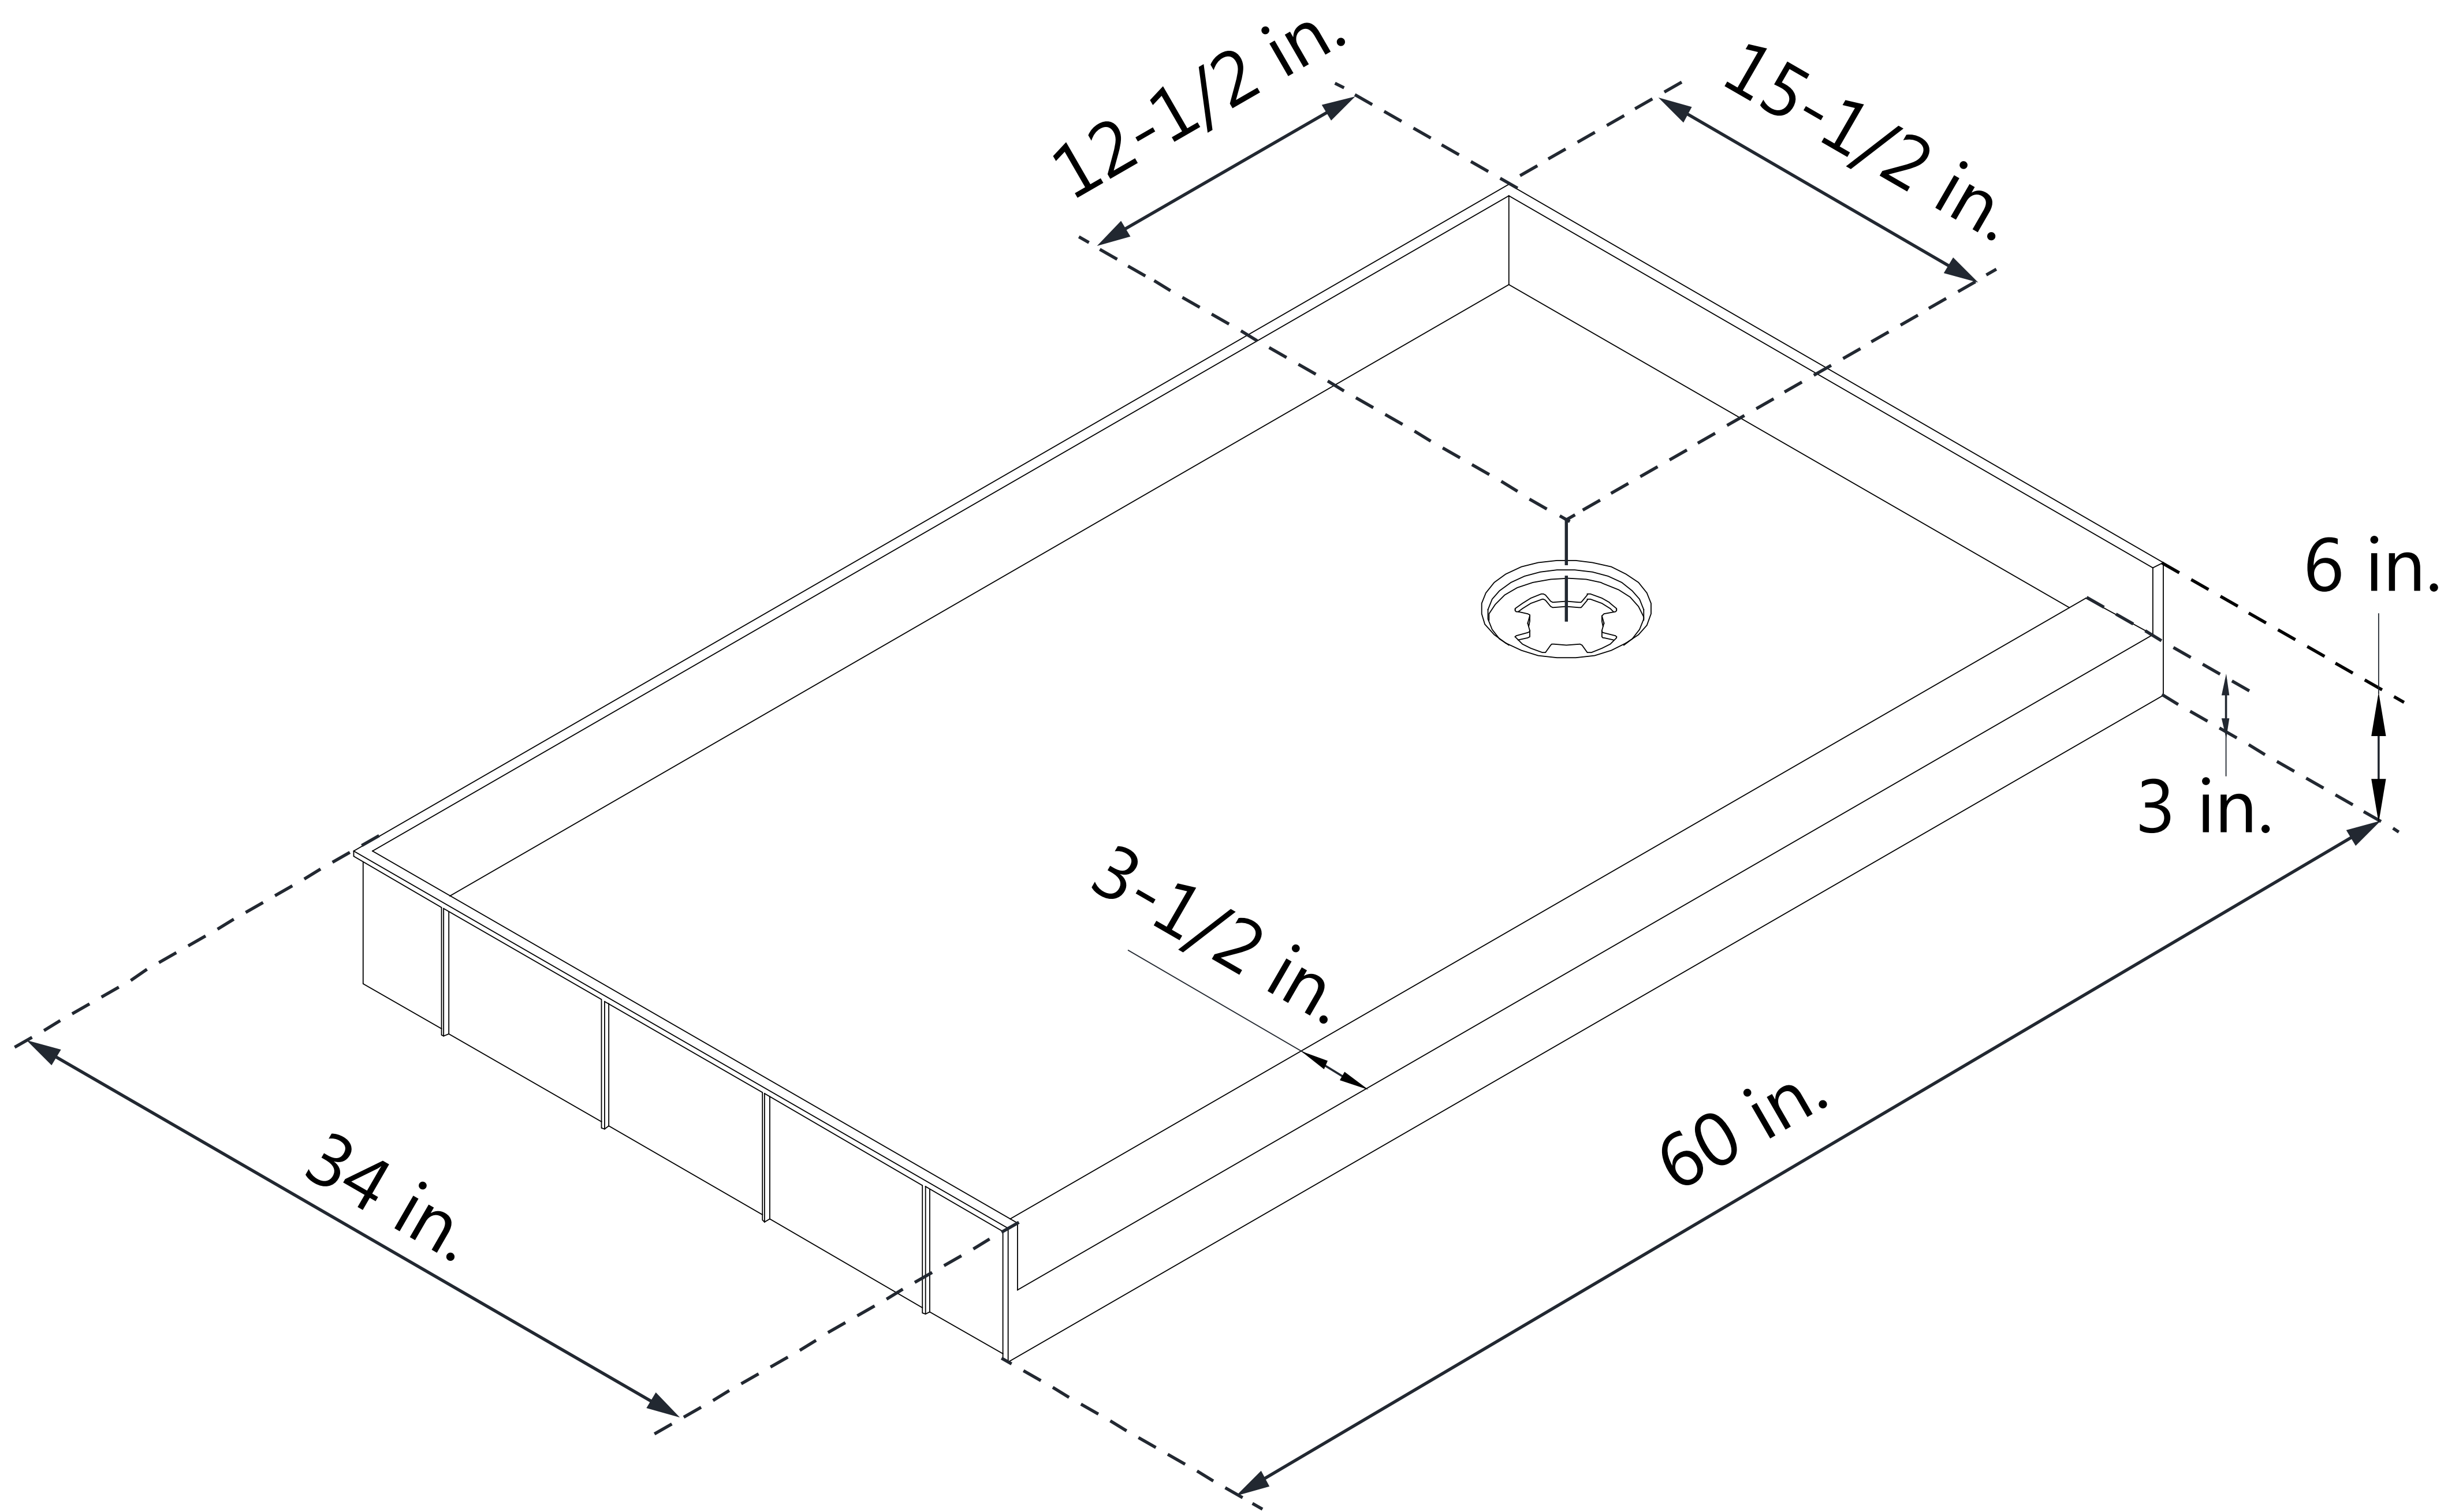

DTP-1134602

TilePrime

SINGLE THRESHOLD

RIGHT DRAIN

Drain Hole Specs

DreamLine reserves the right to update or modify the hardware or materials pictured without prior notice for the purpose of product improvement and customer satisfaction.