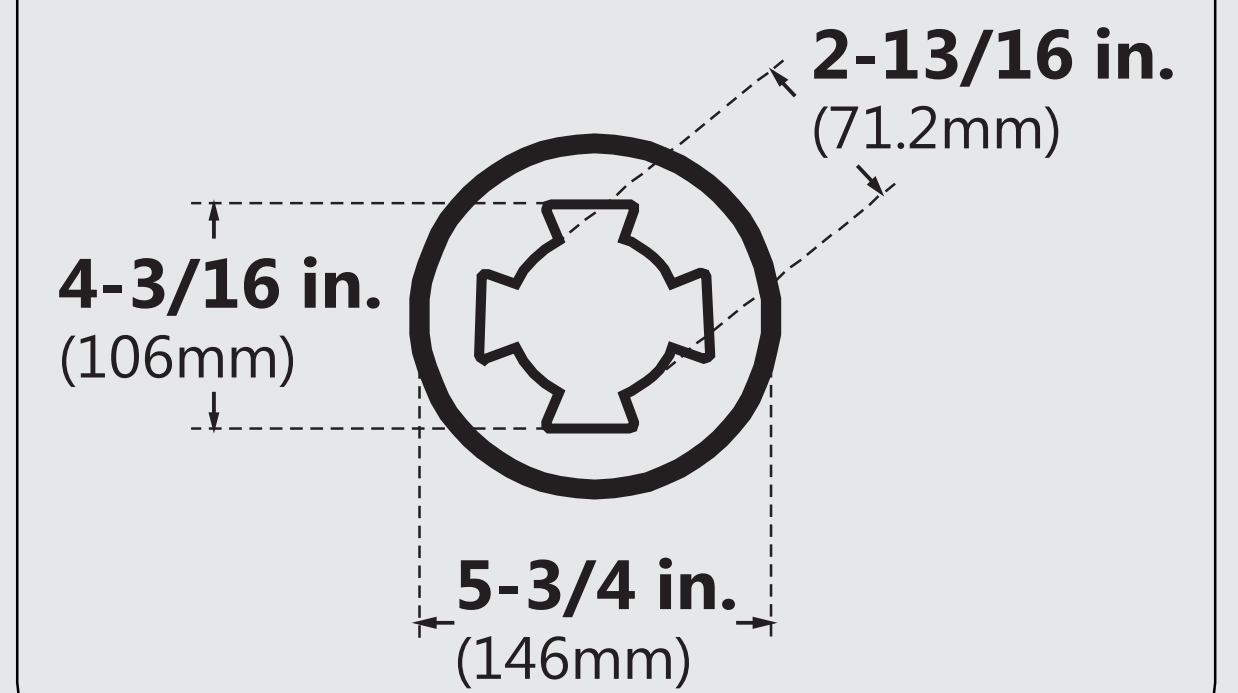

## DTP-1134601

TilePrime

SINGLE THRESHOLD

**LEFT DRAIN**

### Drain Hole Specs

DreamLine reserves the right to update or modify the hardware or materials pictured without prior notice for the purpose of product improvement and customer satisfaction.