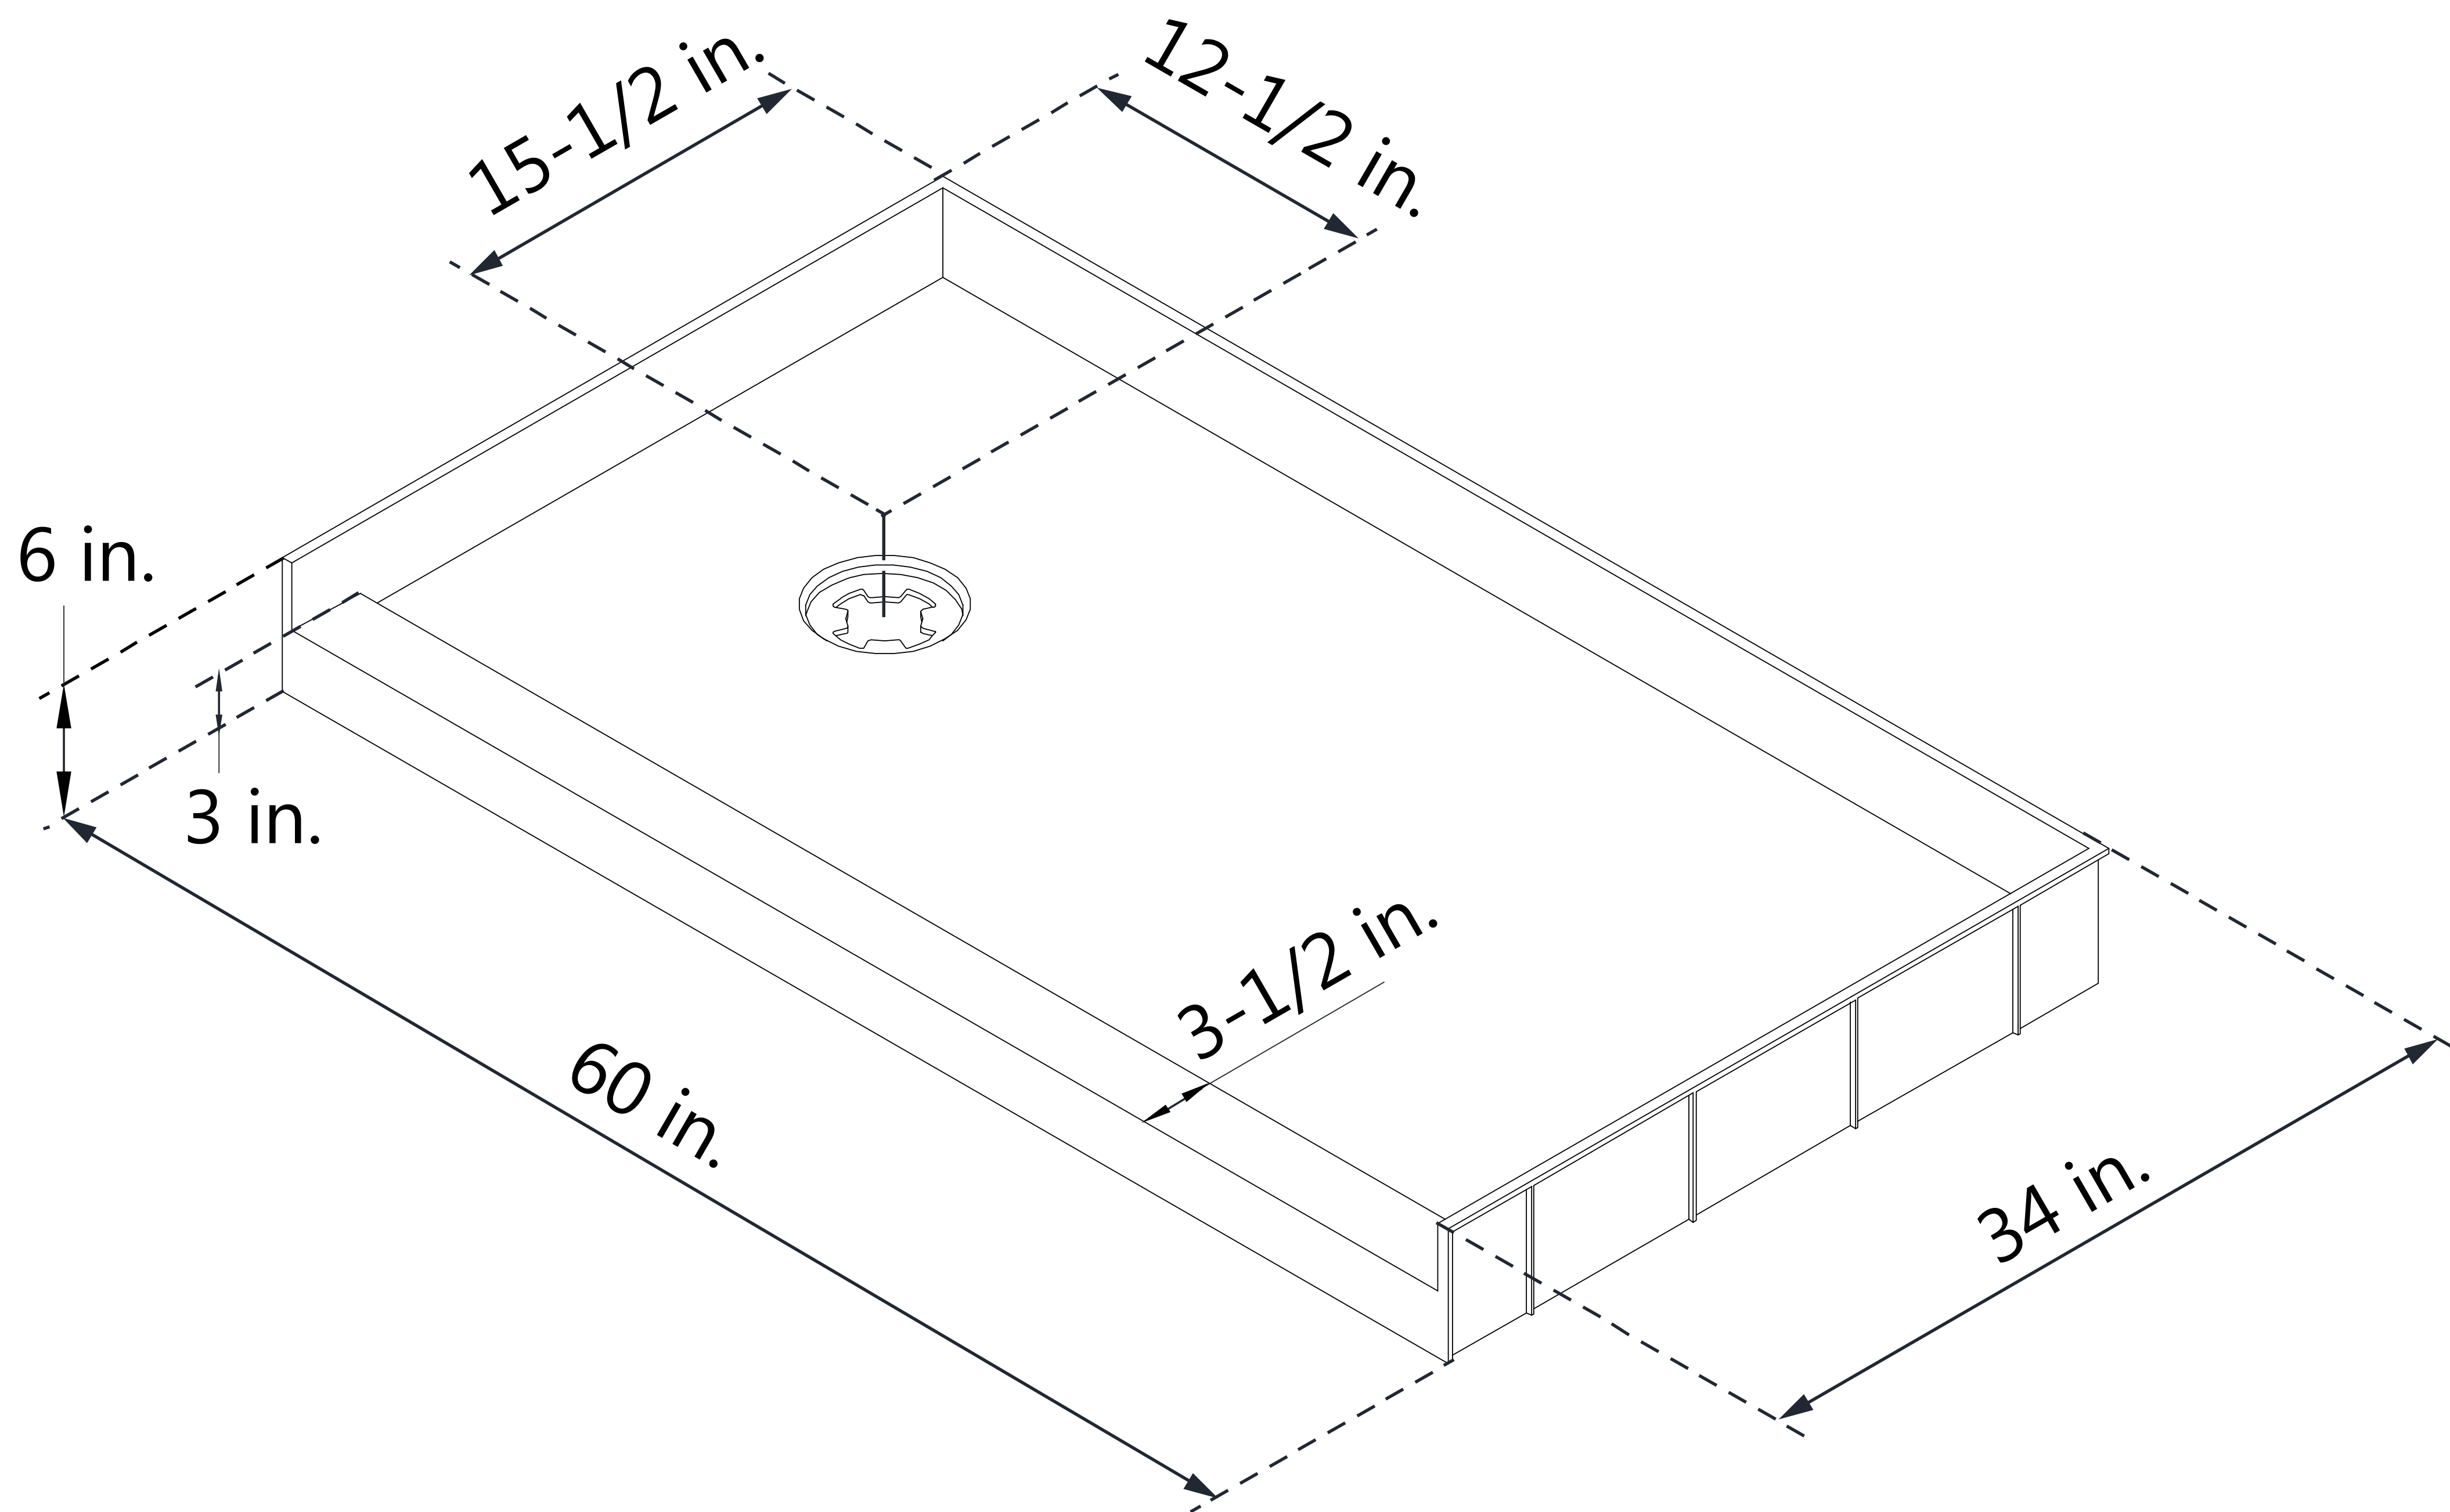

## DTP-1134601

TilePrime

SINGLE THRESHOLD

**LEFT DRAIN**

### Drain Hole Specs

DreamLine reserves the right to update or modify the hardware or materials pictured without prior notice for the purpose of product improvement and customer satisfaction.