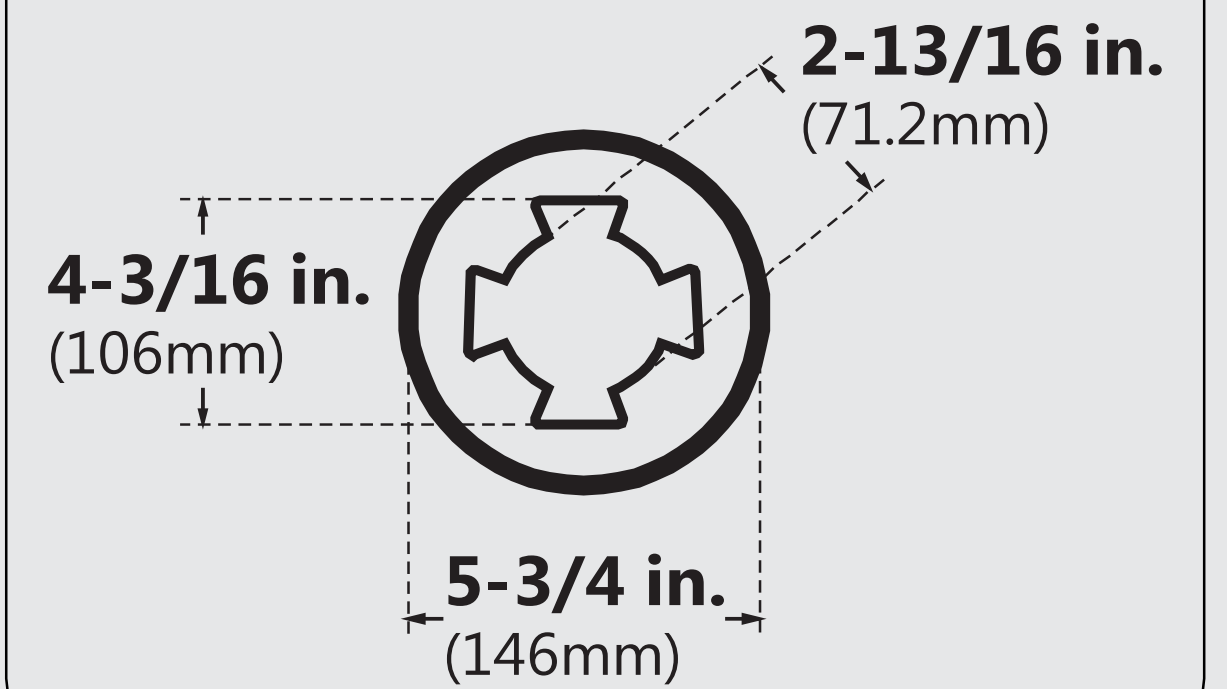

DTP-1132602

TilePrime

SINGLE THRESHOLD

RIGHT DRAIN

Drain Hole Specs

DreamLine reserves the right to update or modify the hardware or materials pictured without prior notice for the purpose of product improvement and customer satisfaction.