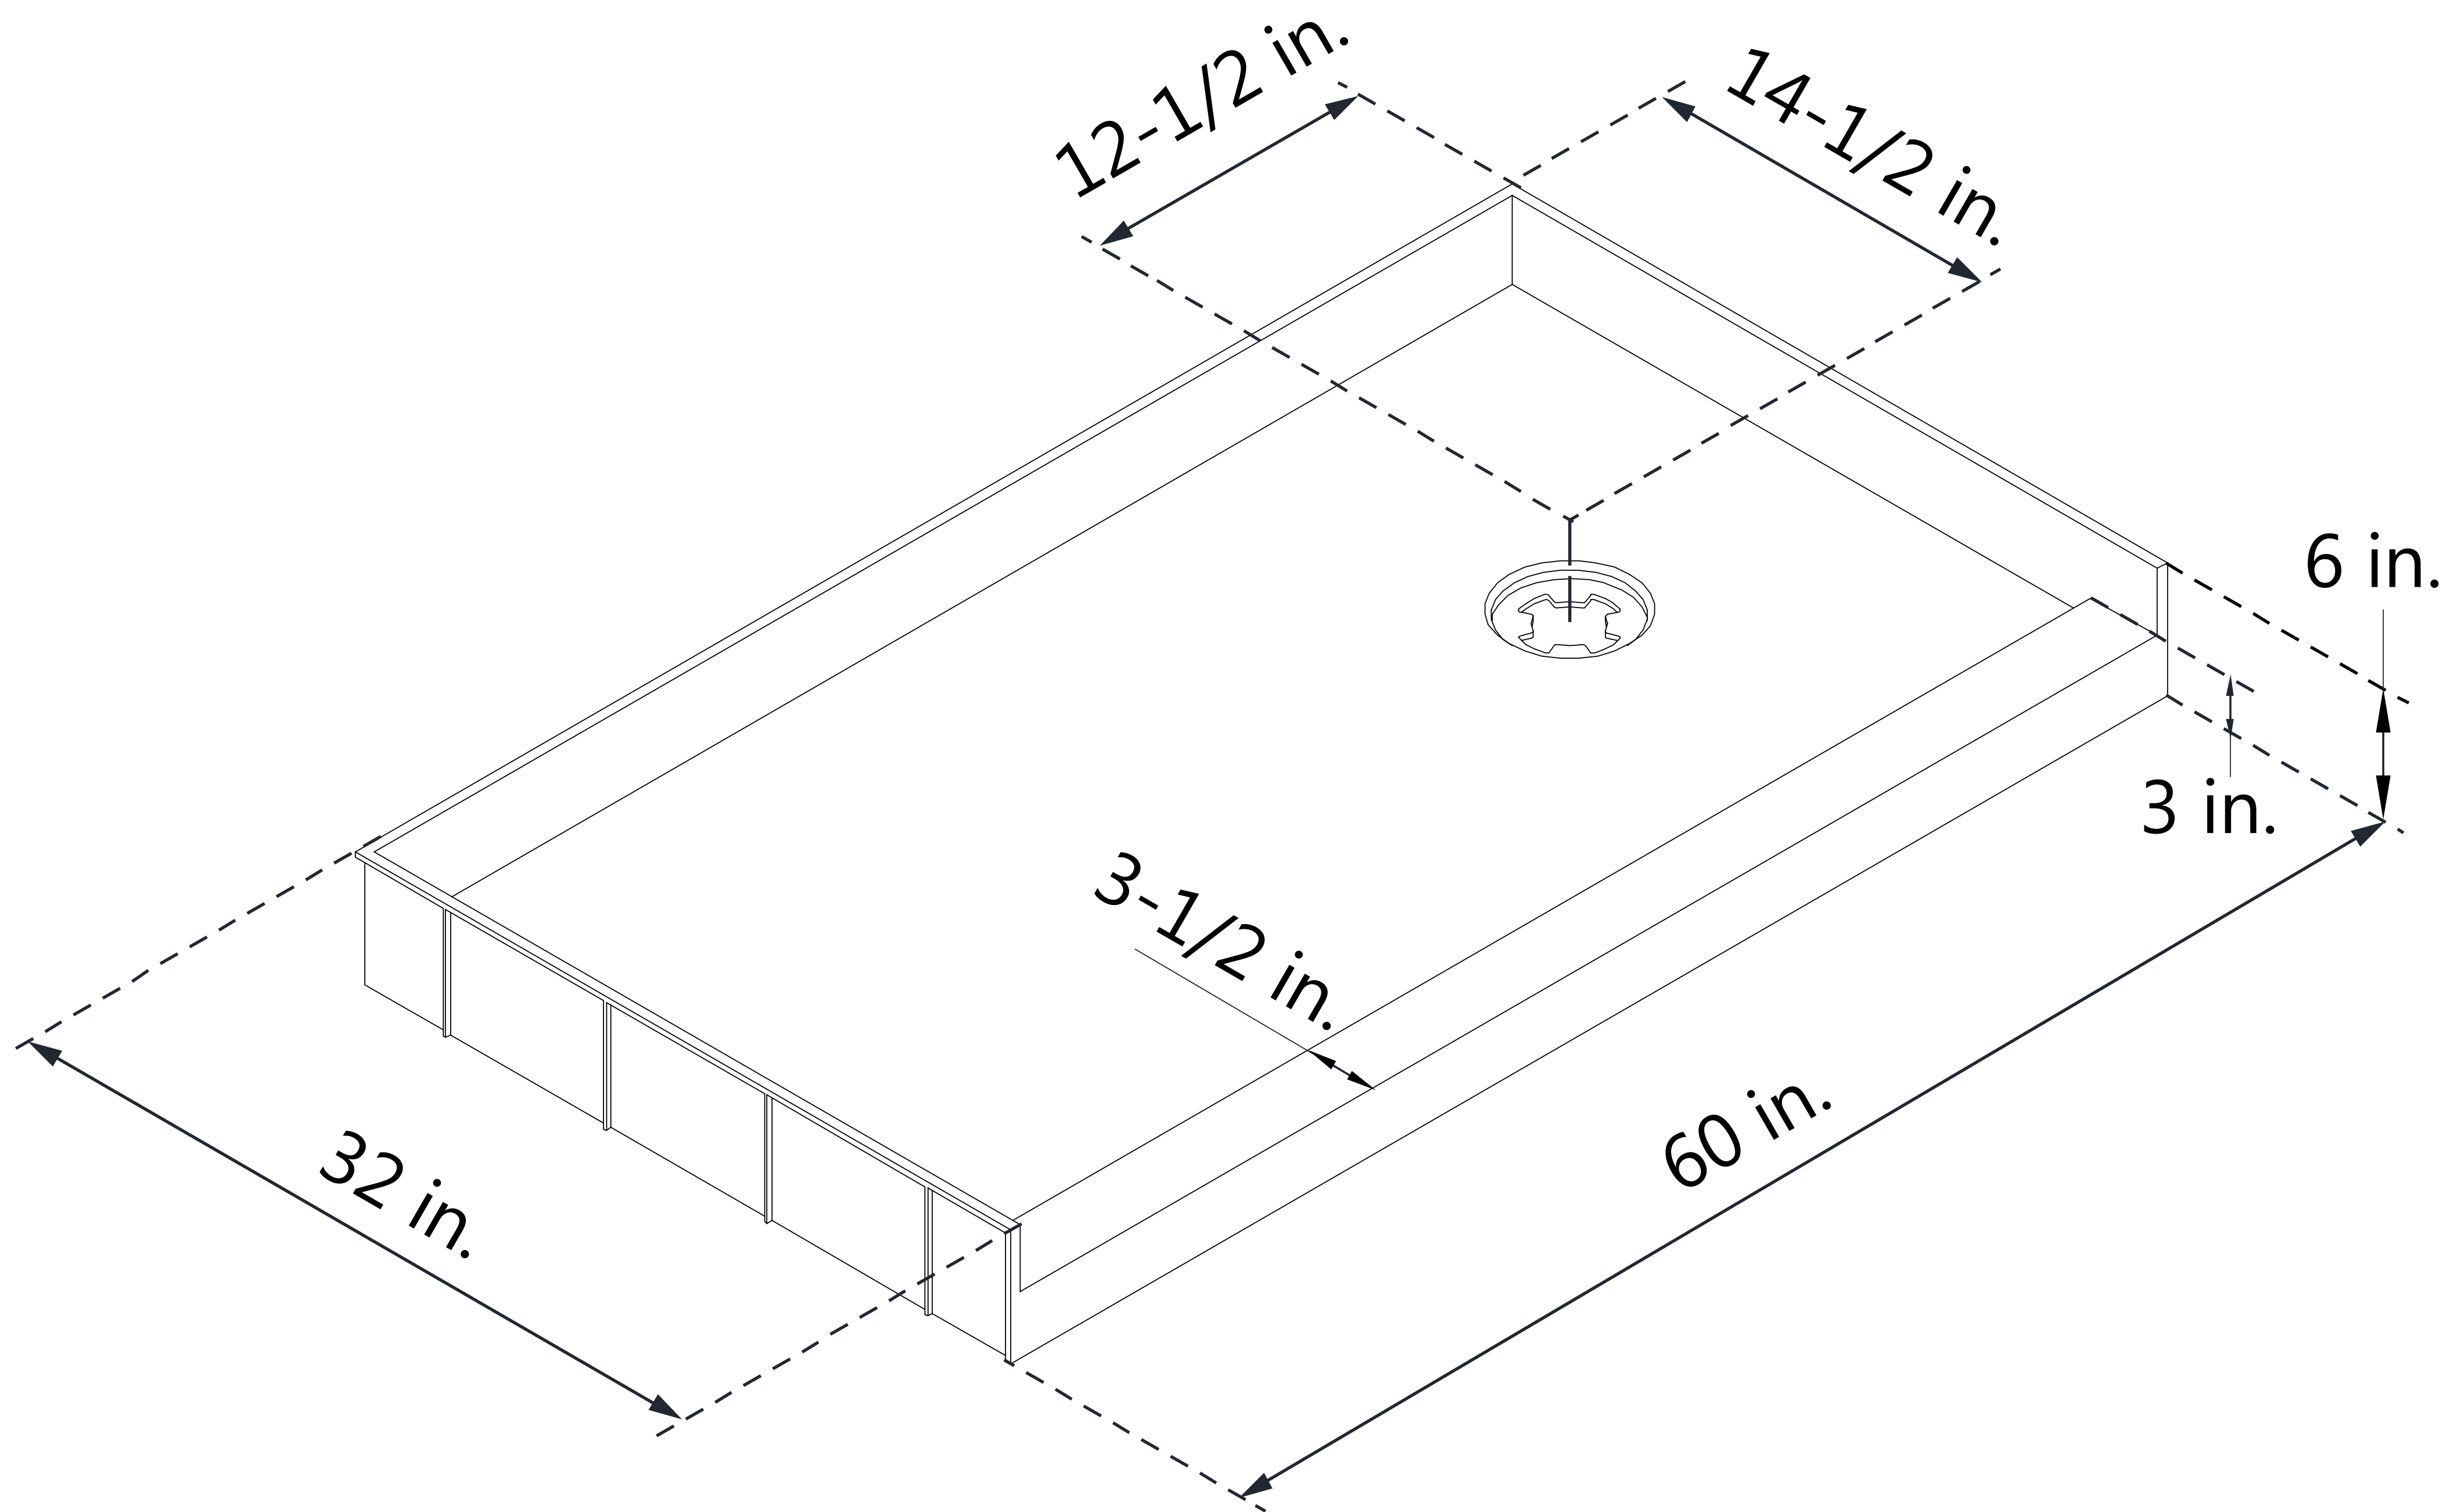

DTP-1132602

TilePrime

SINGLE THRESHOLD

RIGHT DRAIN

Drain Hole Specs

DreamLine reserves the right to update or modify the hardware or materials pictured without prior notice for the purpose of product improvement and customer satisfaction.