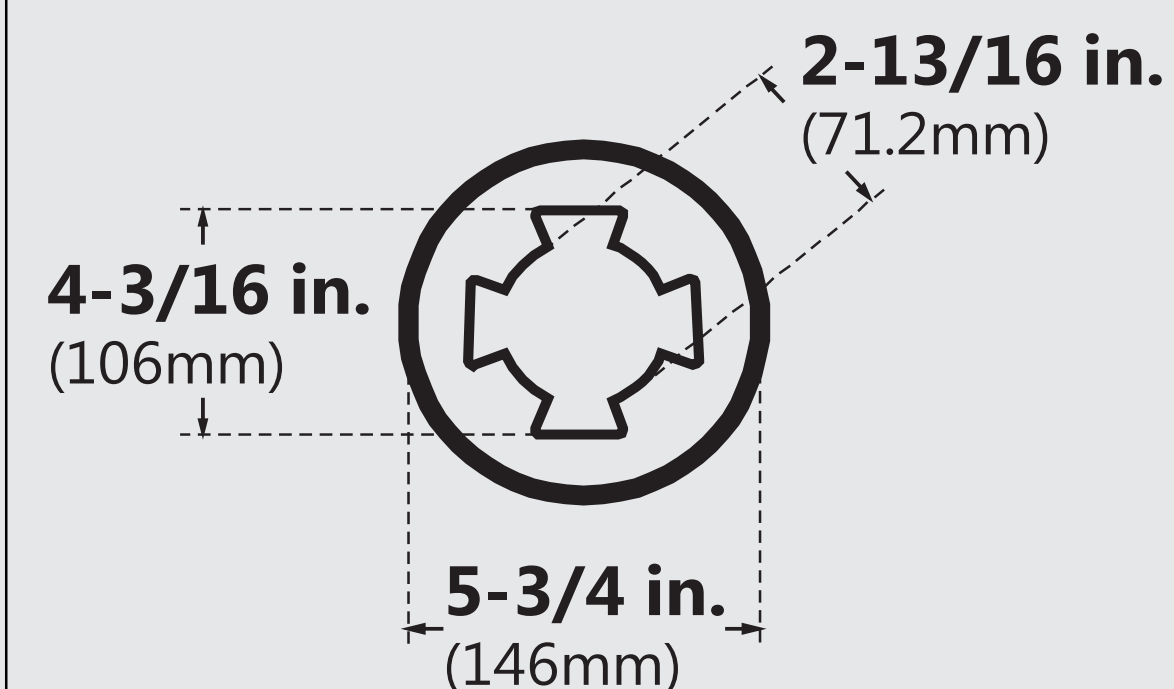

DTP-1130602

TilePrime

SINGLE THRESHOLD

RIGHT DRAIN

Drain Hole Specs

DreamLine reserves the right to update or modify the hardware or materials pictured without prior notice for the purpose of product improvement and customer satisfaction.