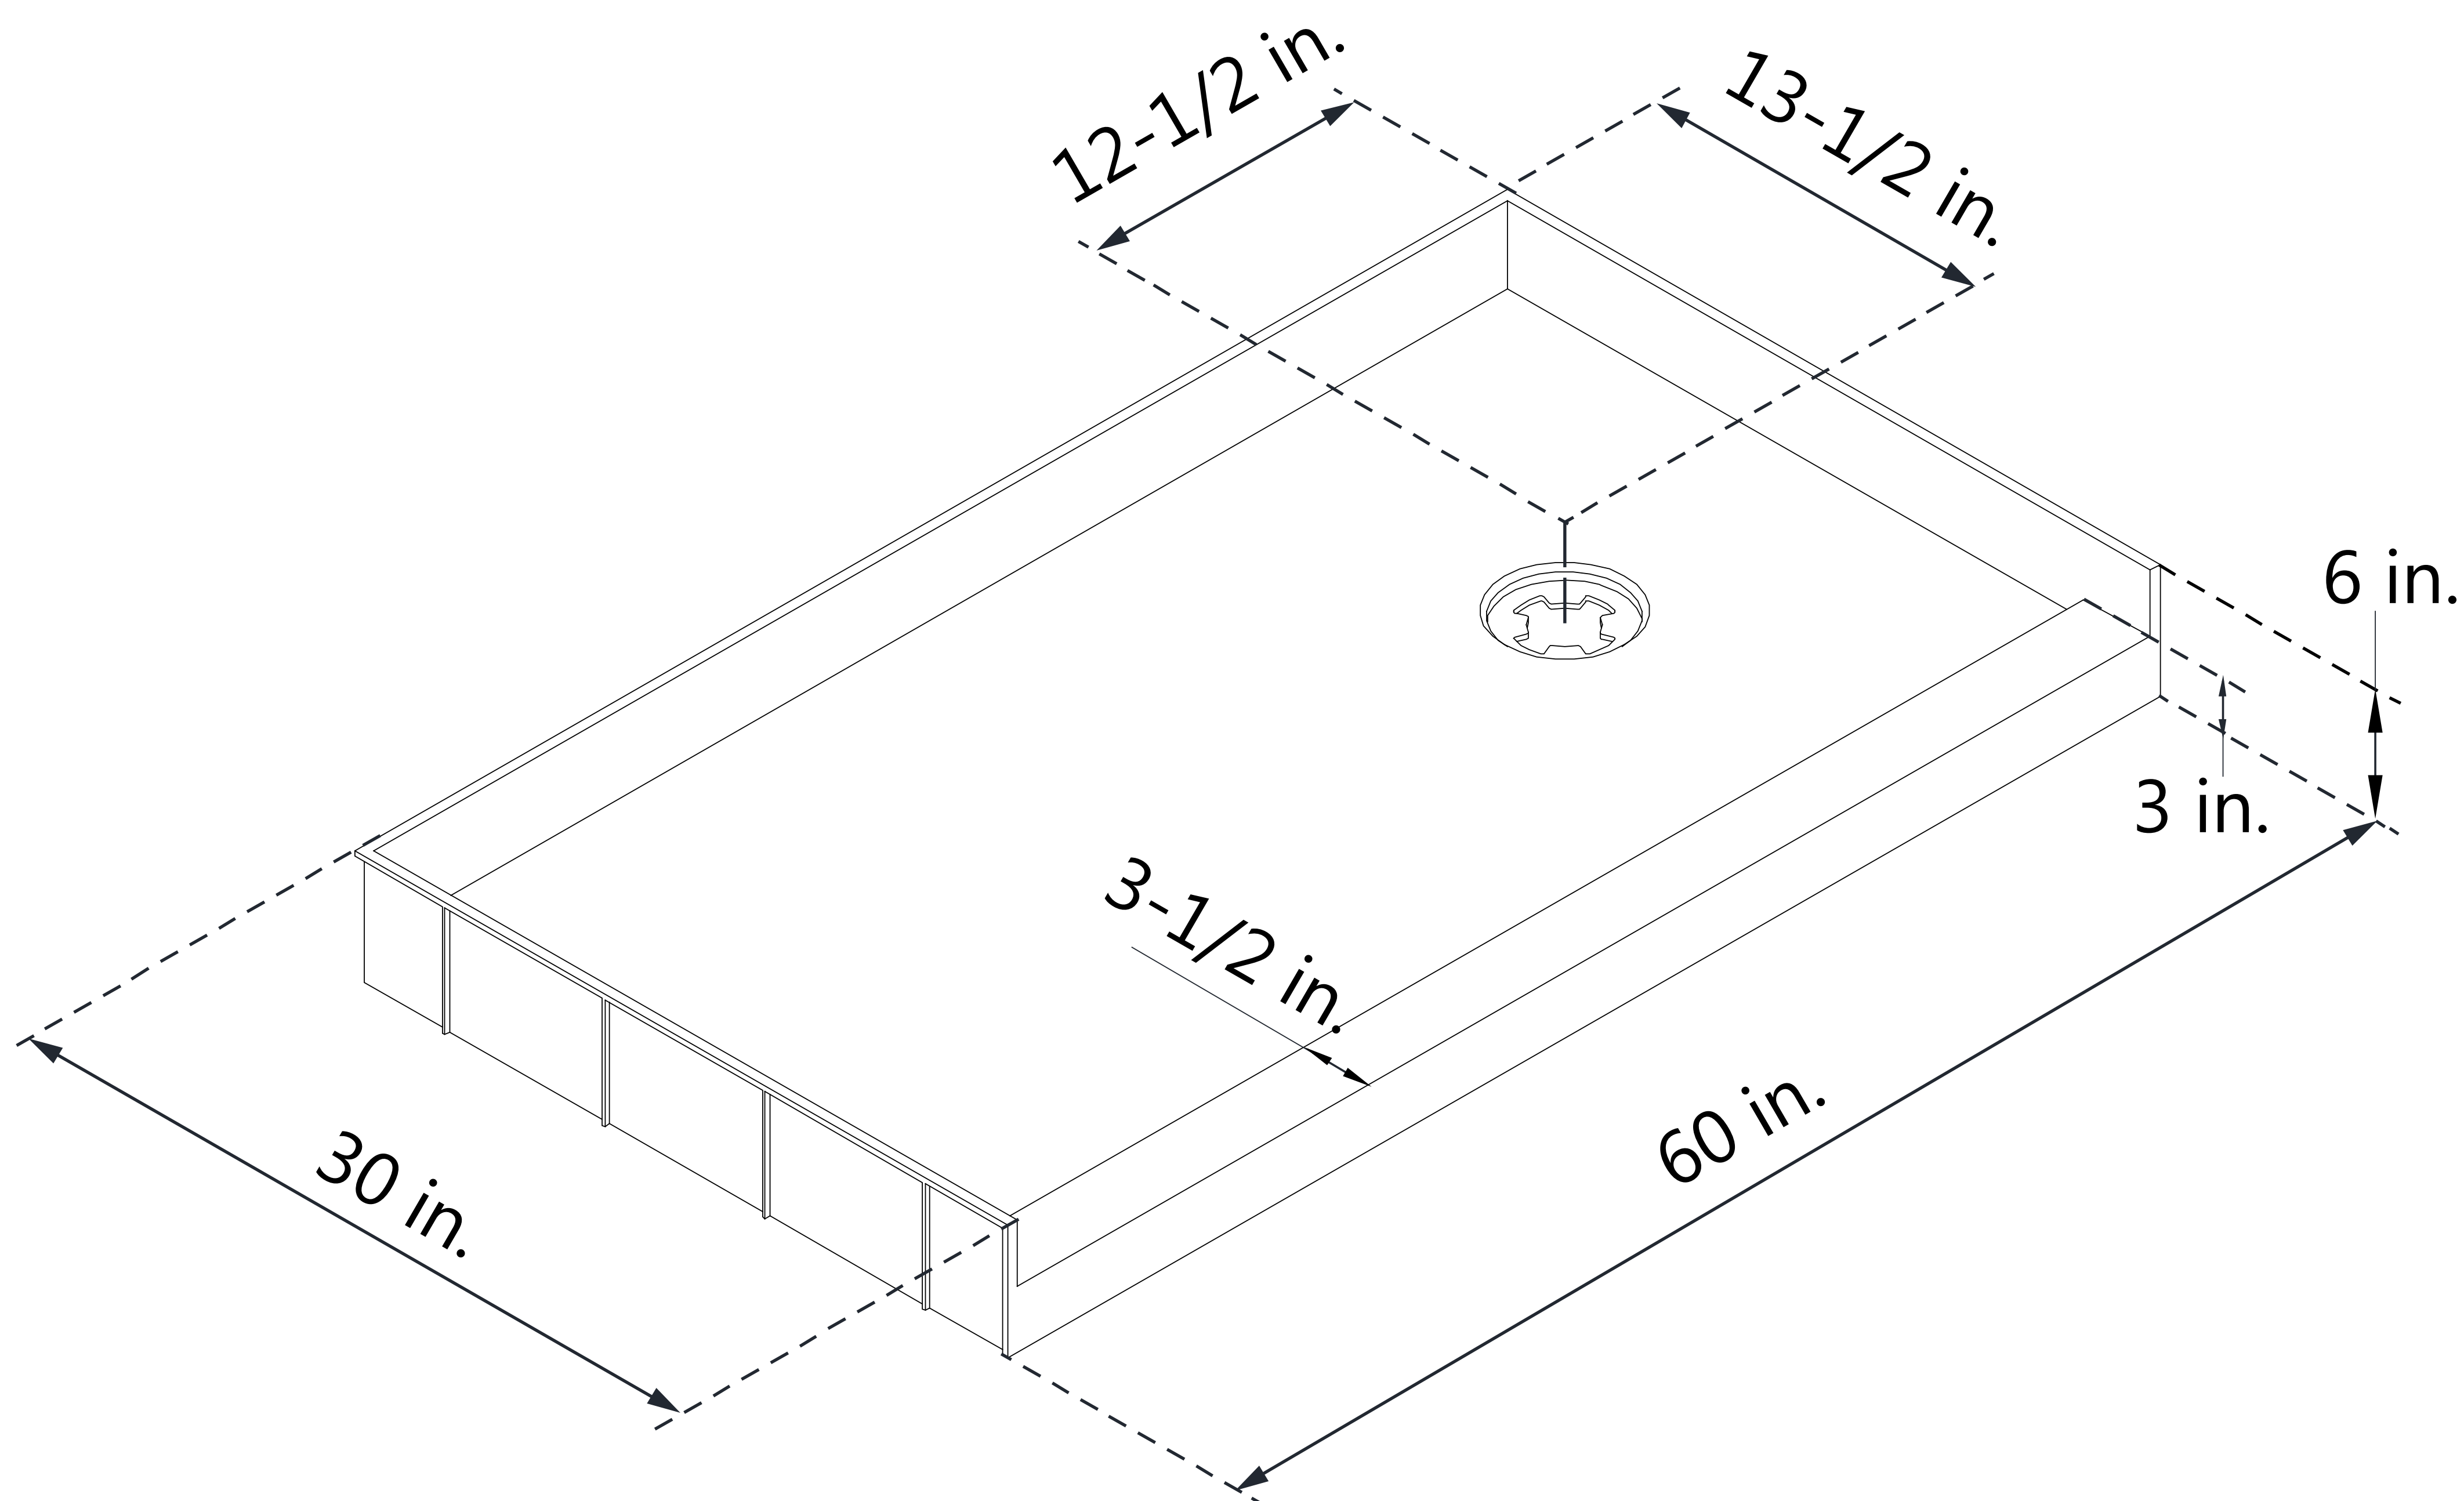

DTP-1130602

TilePrime

SINGLE THRESHOLD

RIGHT DRAIN

Drain Hole Specs

DreamLine reserves the right to update or modify the hardware or materials pictured without prior notice for the purpose of product improvement and customer satisfaction.