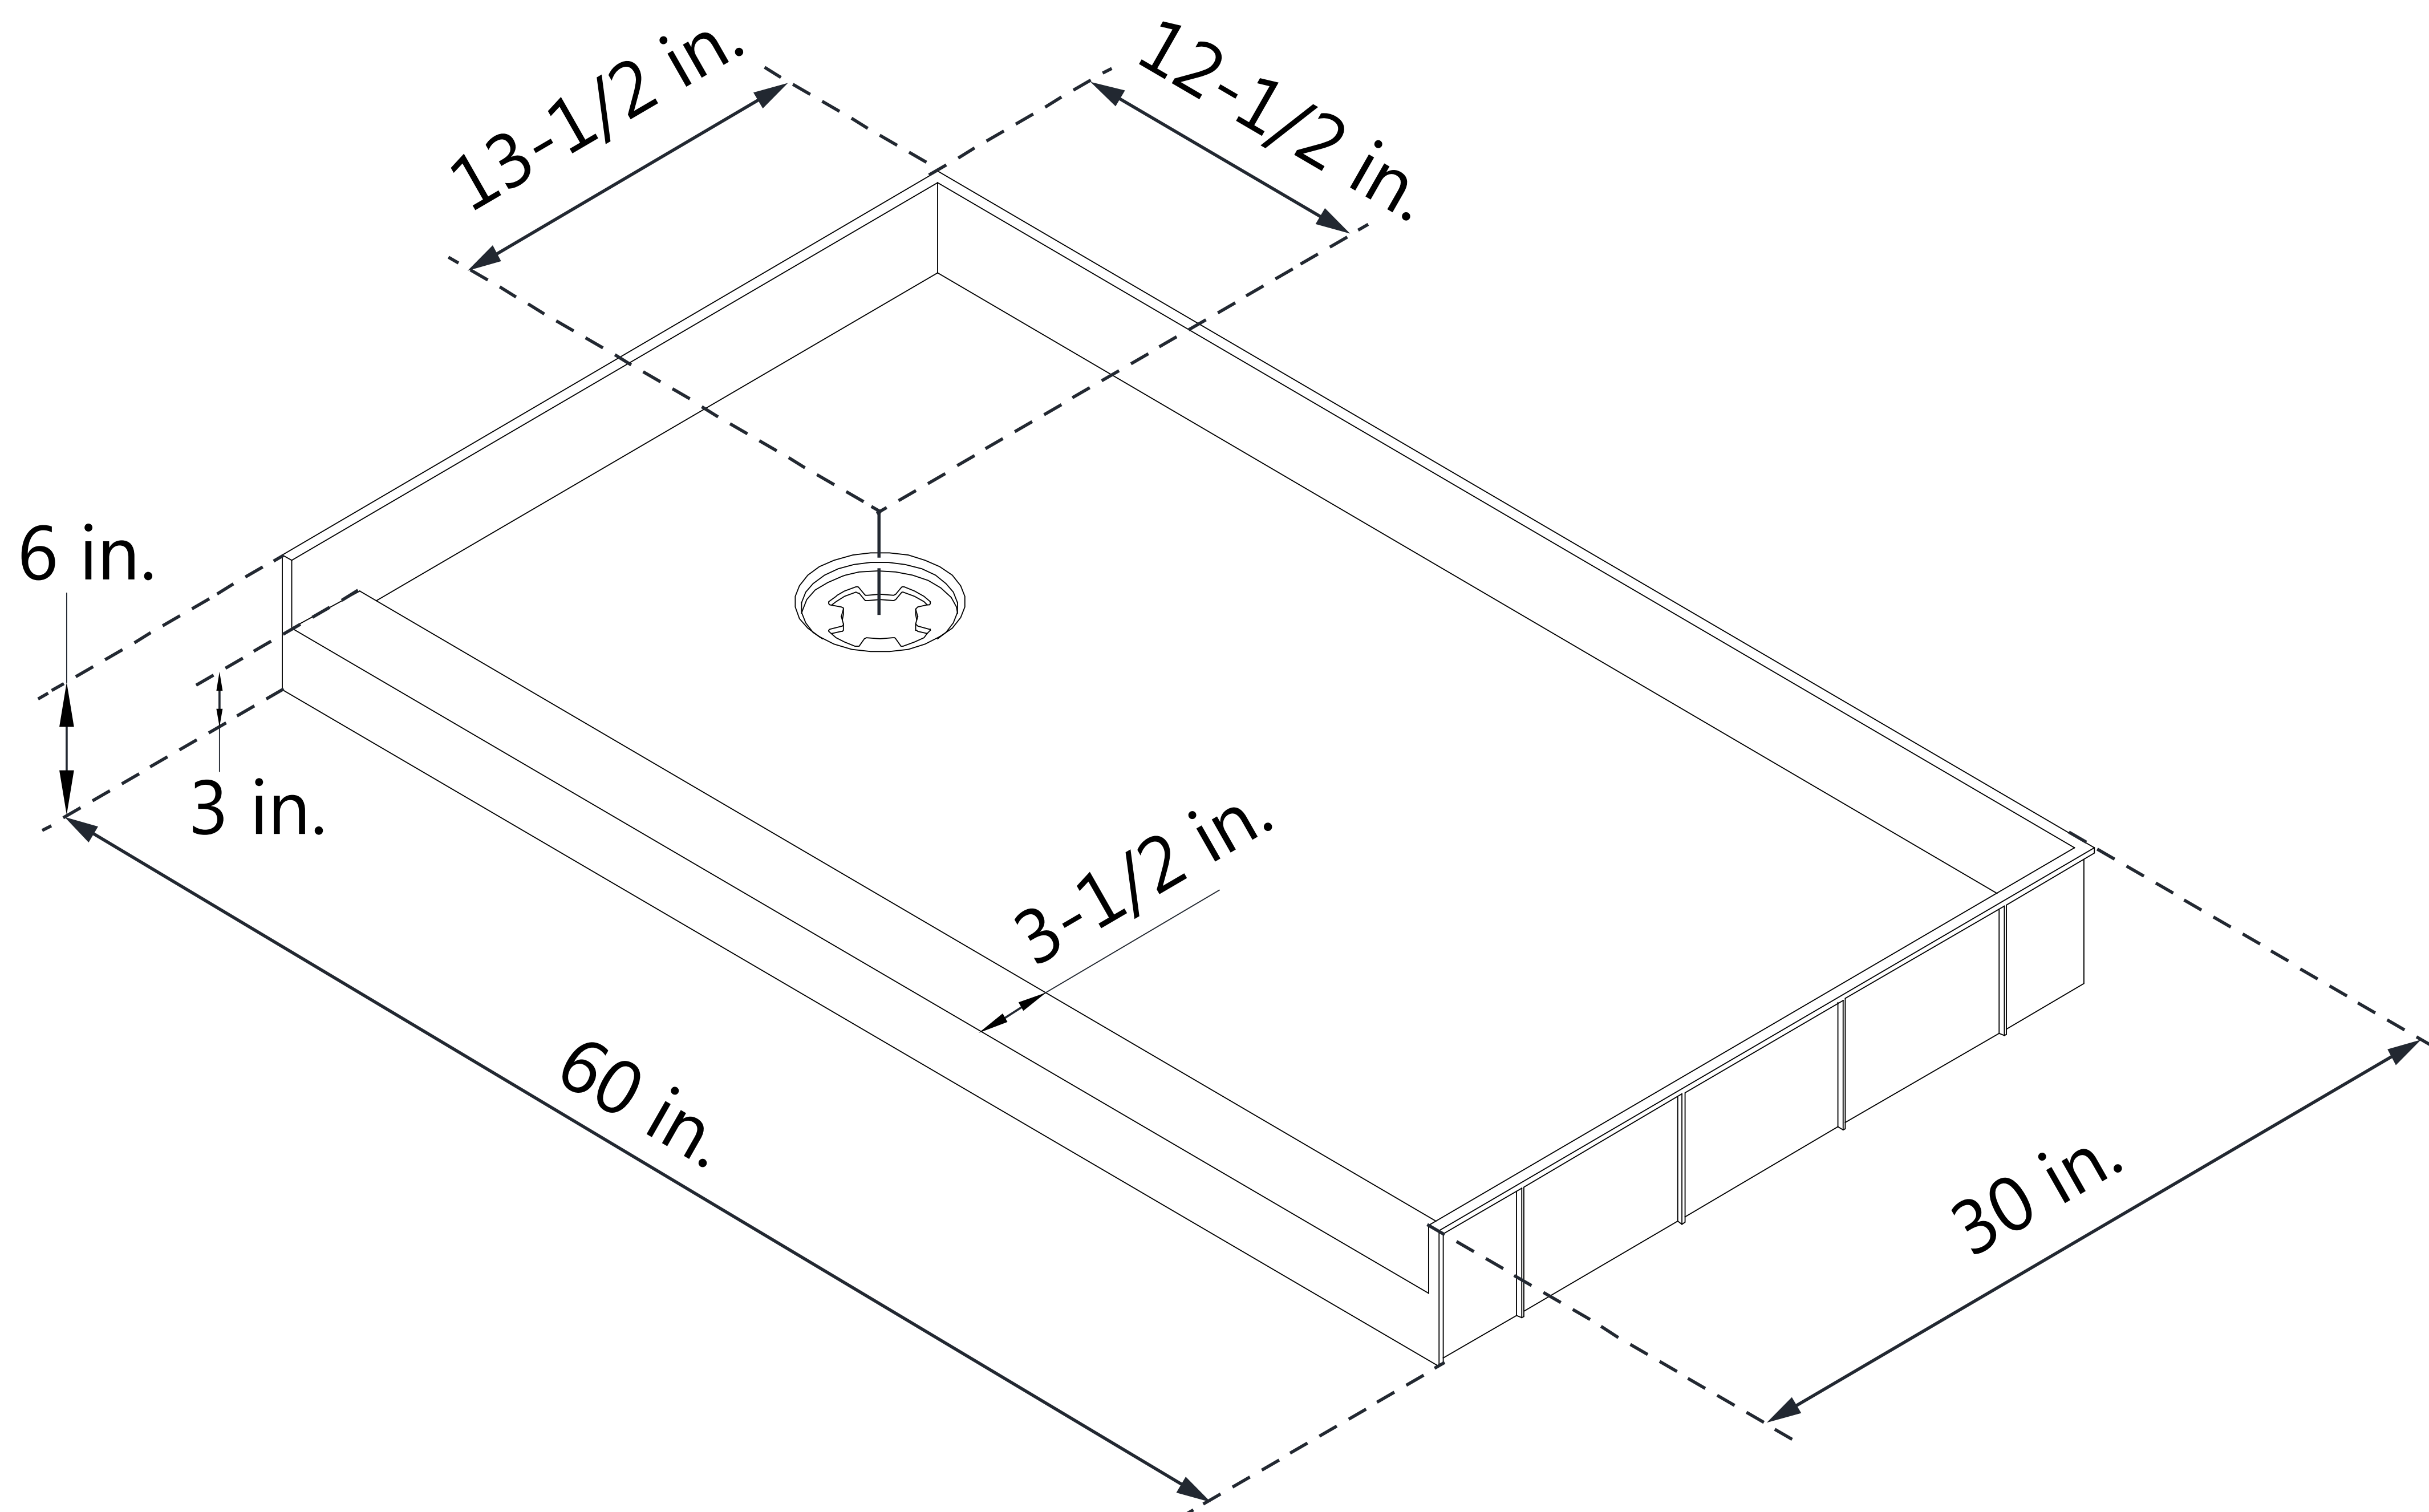

DTP-1130601

TilePrime

SINGLE THRESHOLD

LEFT DRAIN

Drain Hole Specs

DreamLine reserves the right to update or modify the hardware or materials pictured without prior notice for the purpose of product improvement and customer satisfaction.