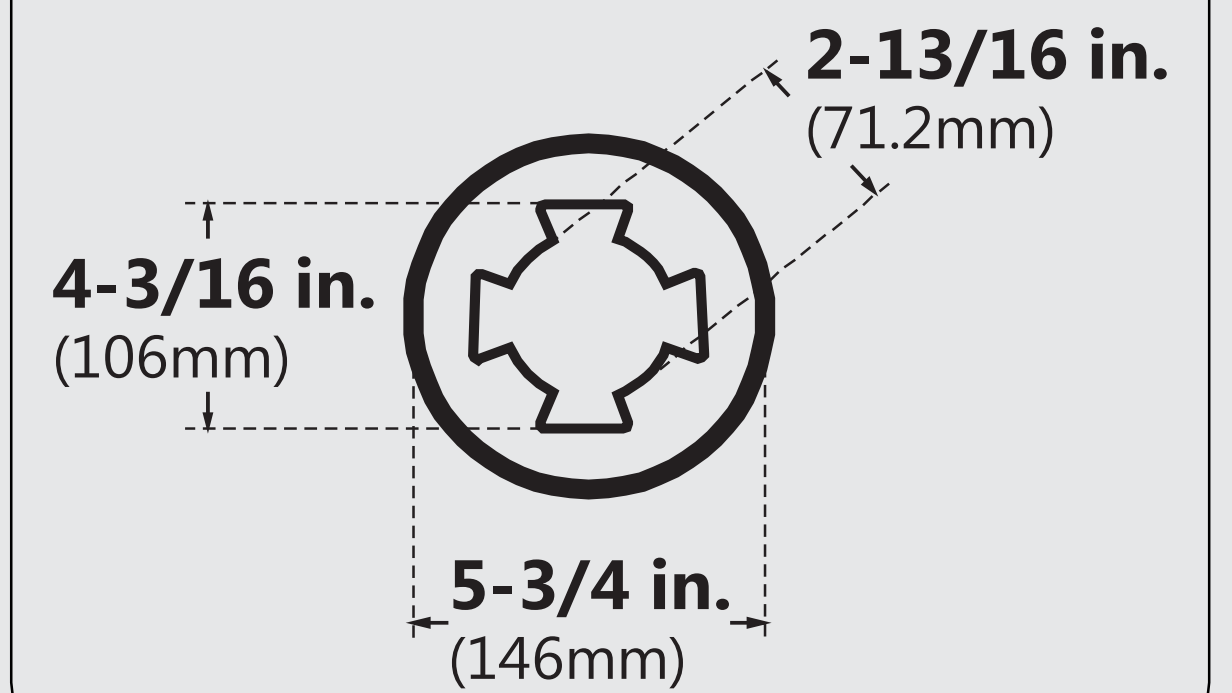

DTP-1130601

TilePrime

SINGLE THRESHOLD

LEFT DRAIN

Drain Hole Specs

DreamLine reserves the right to update or modify the hardware or materials pictured without prior notice for the purpose of product improvement and customer satisfaction.