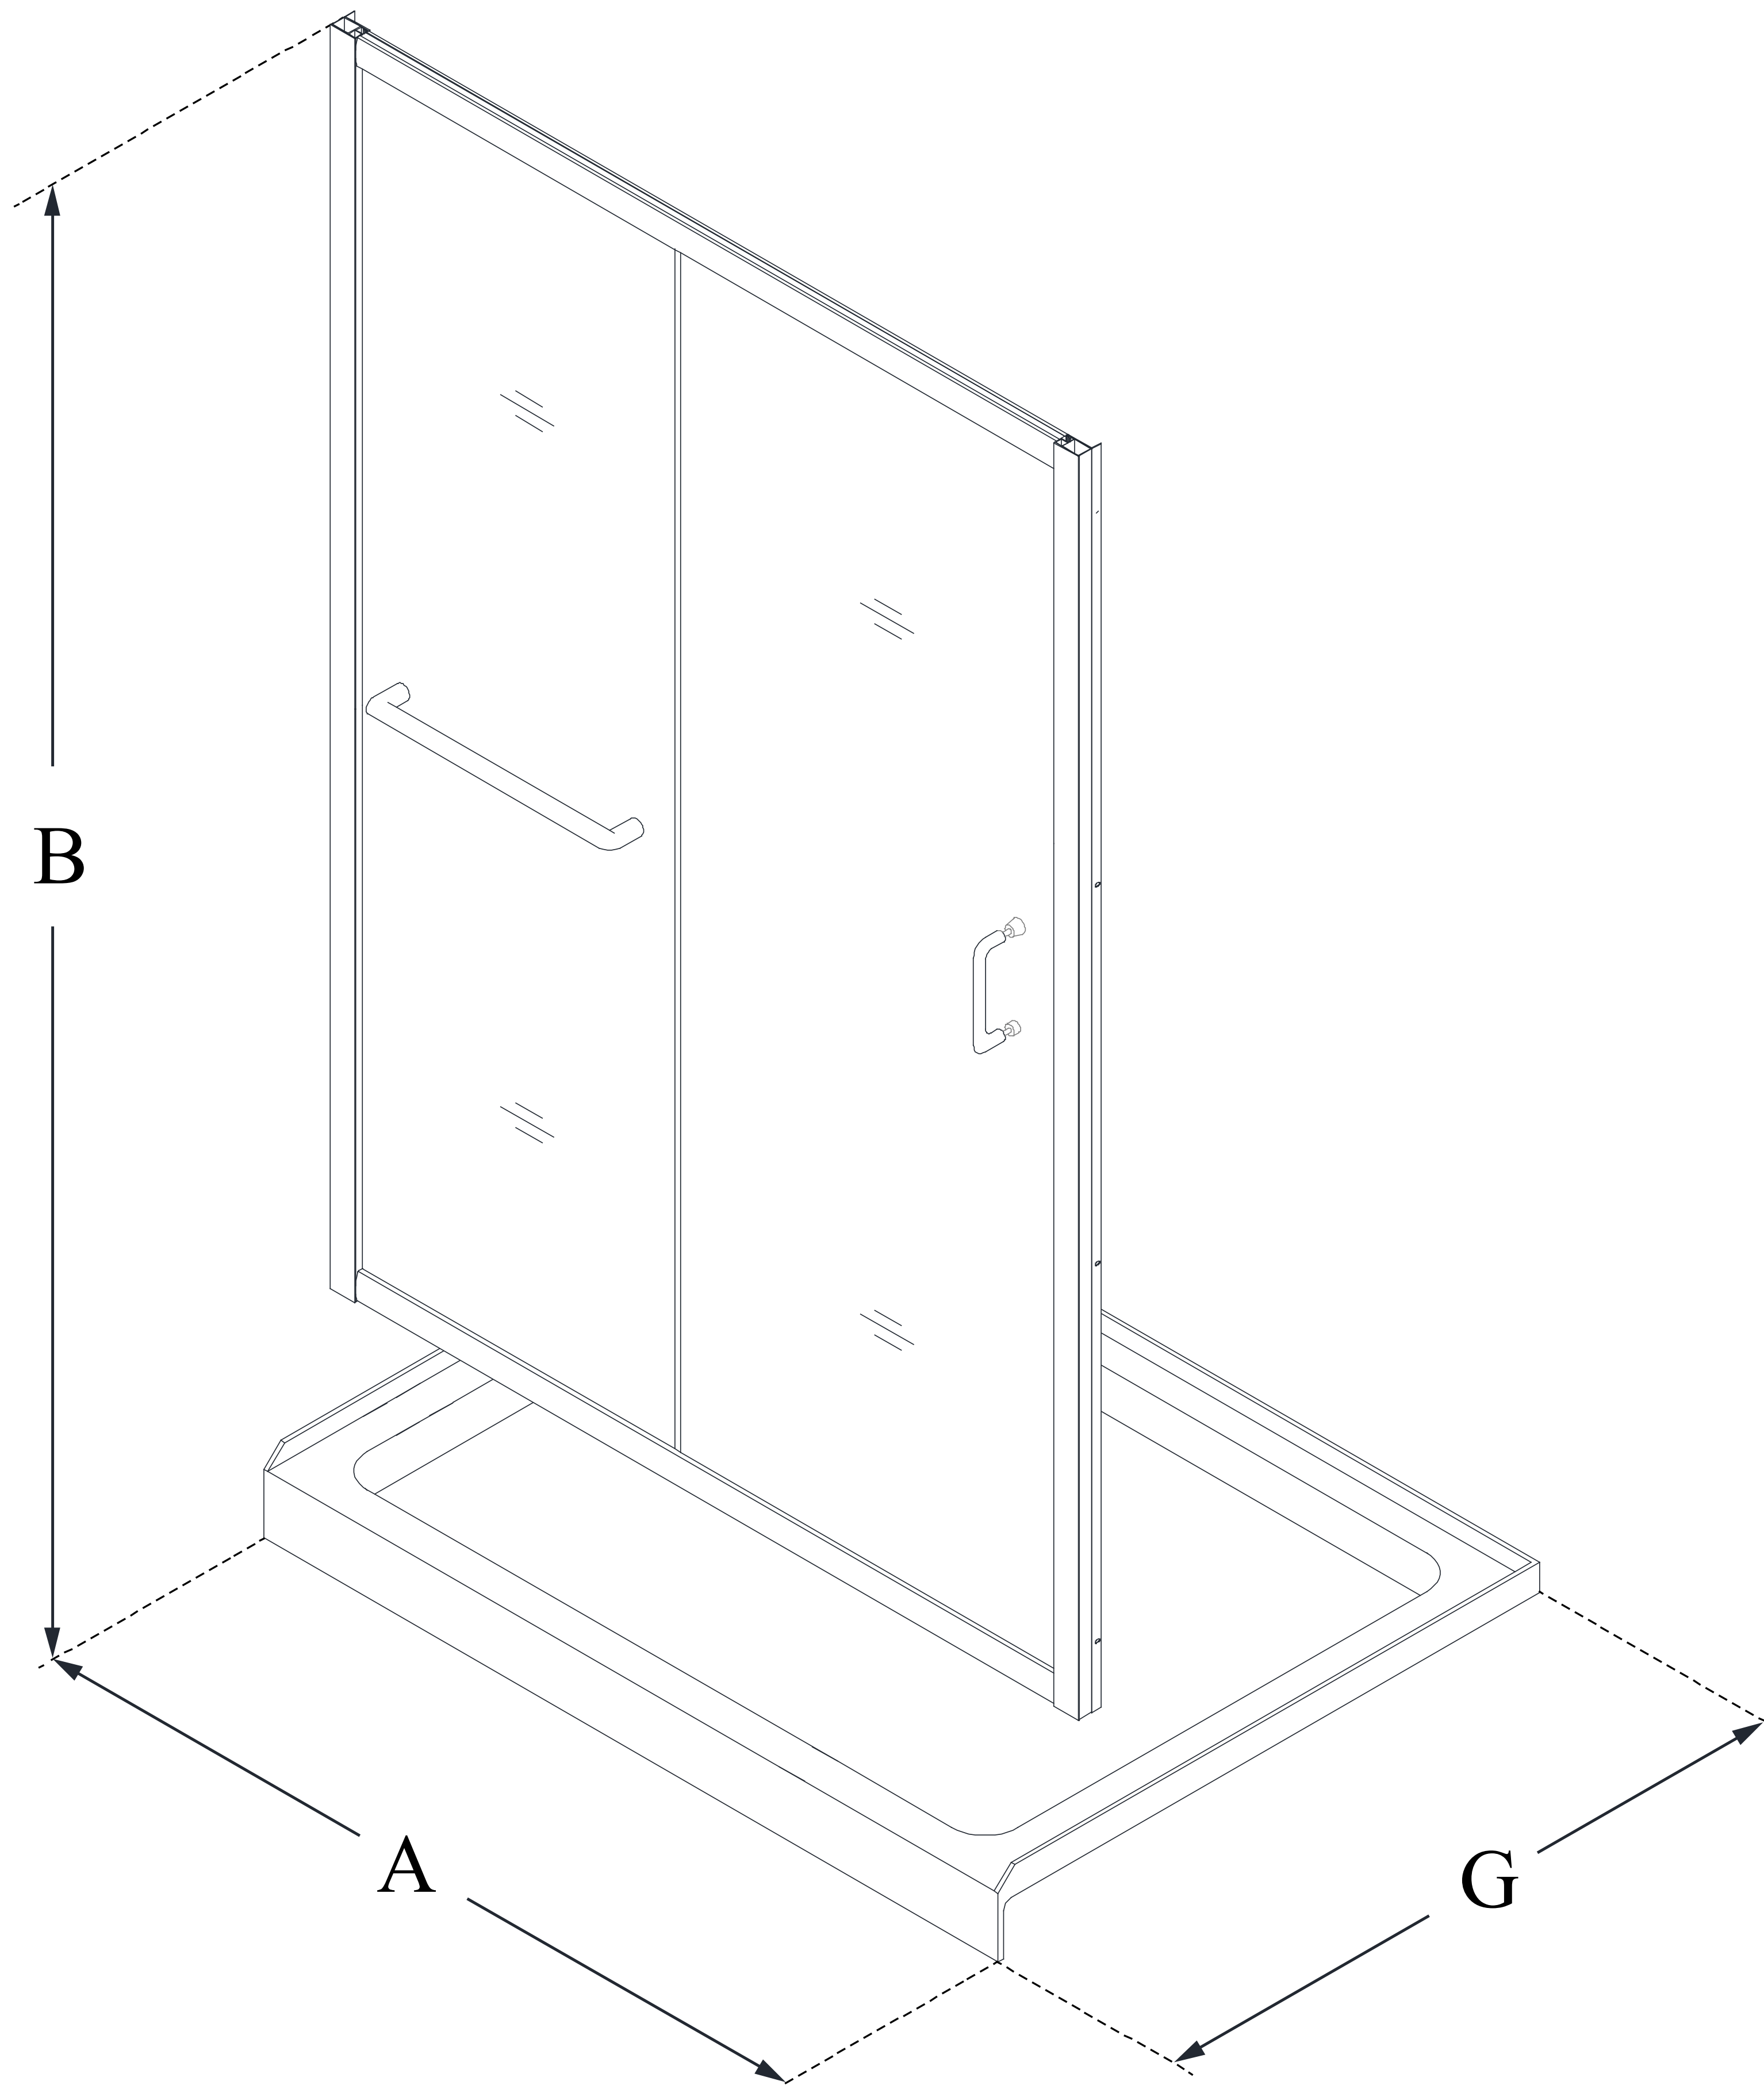

DL-6975

INFINITY-Z

DreamLine Infinity-Z 36 in. D x 48 in. W x 74 3/4 in. H Sliding Shower Door and SlimLine Shower Base Kit

KIT CONTENTS:

- SHOWER DOOR
- SHOWER BASE

CONFIGURATION DIMENSIONS:

A: 48 in.
KIT WIDTH

B: 74 3/4 in.
KIT HEIGHT

G: 36 in.
KIT DEPTH

AVAILABLE DRAIN LOCATIONS:

- CENTER

For precise drain location, please refer to the included base technical drawing

DreamLine reserves the right to update or modify the hardware or materials pictured without prior notice for the purpose of product improvement and customer satisfaction.