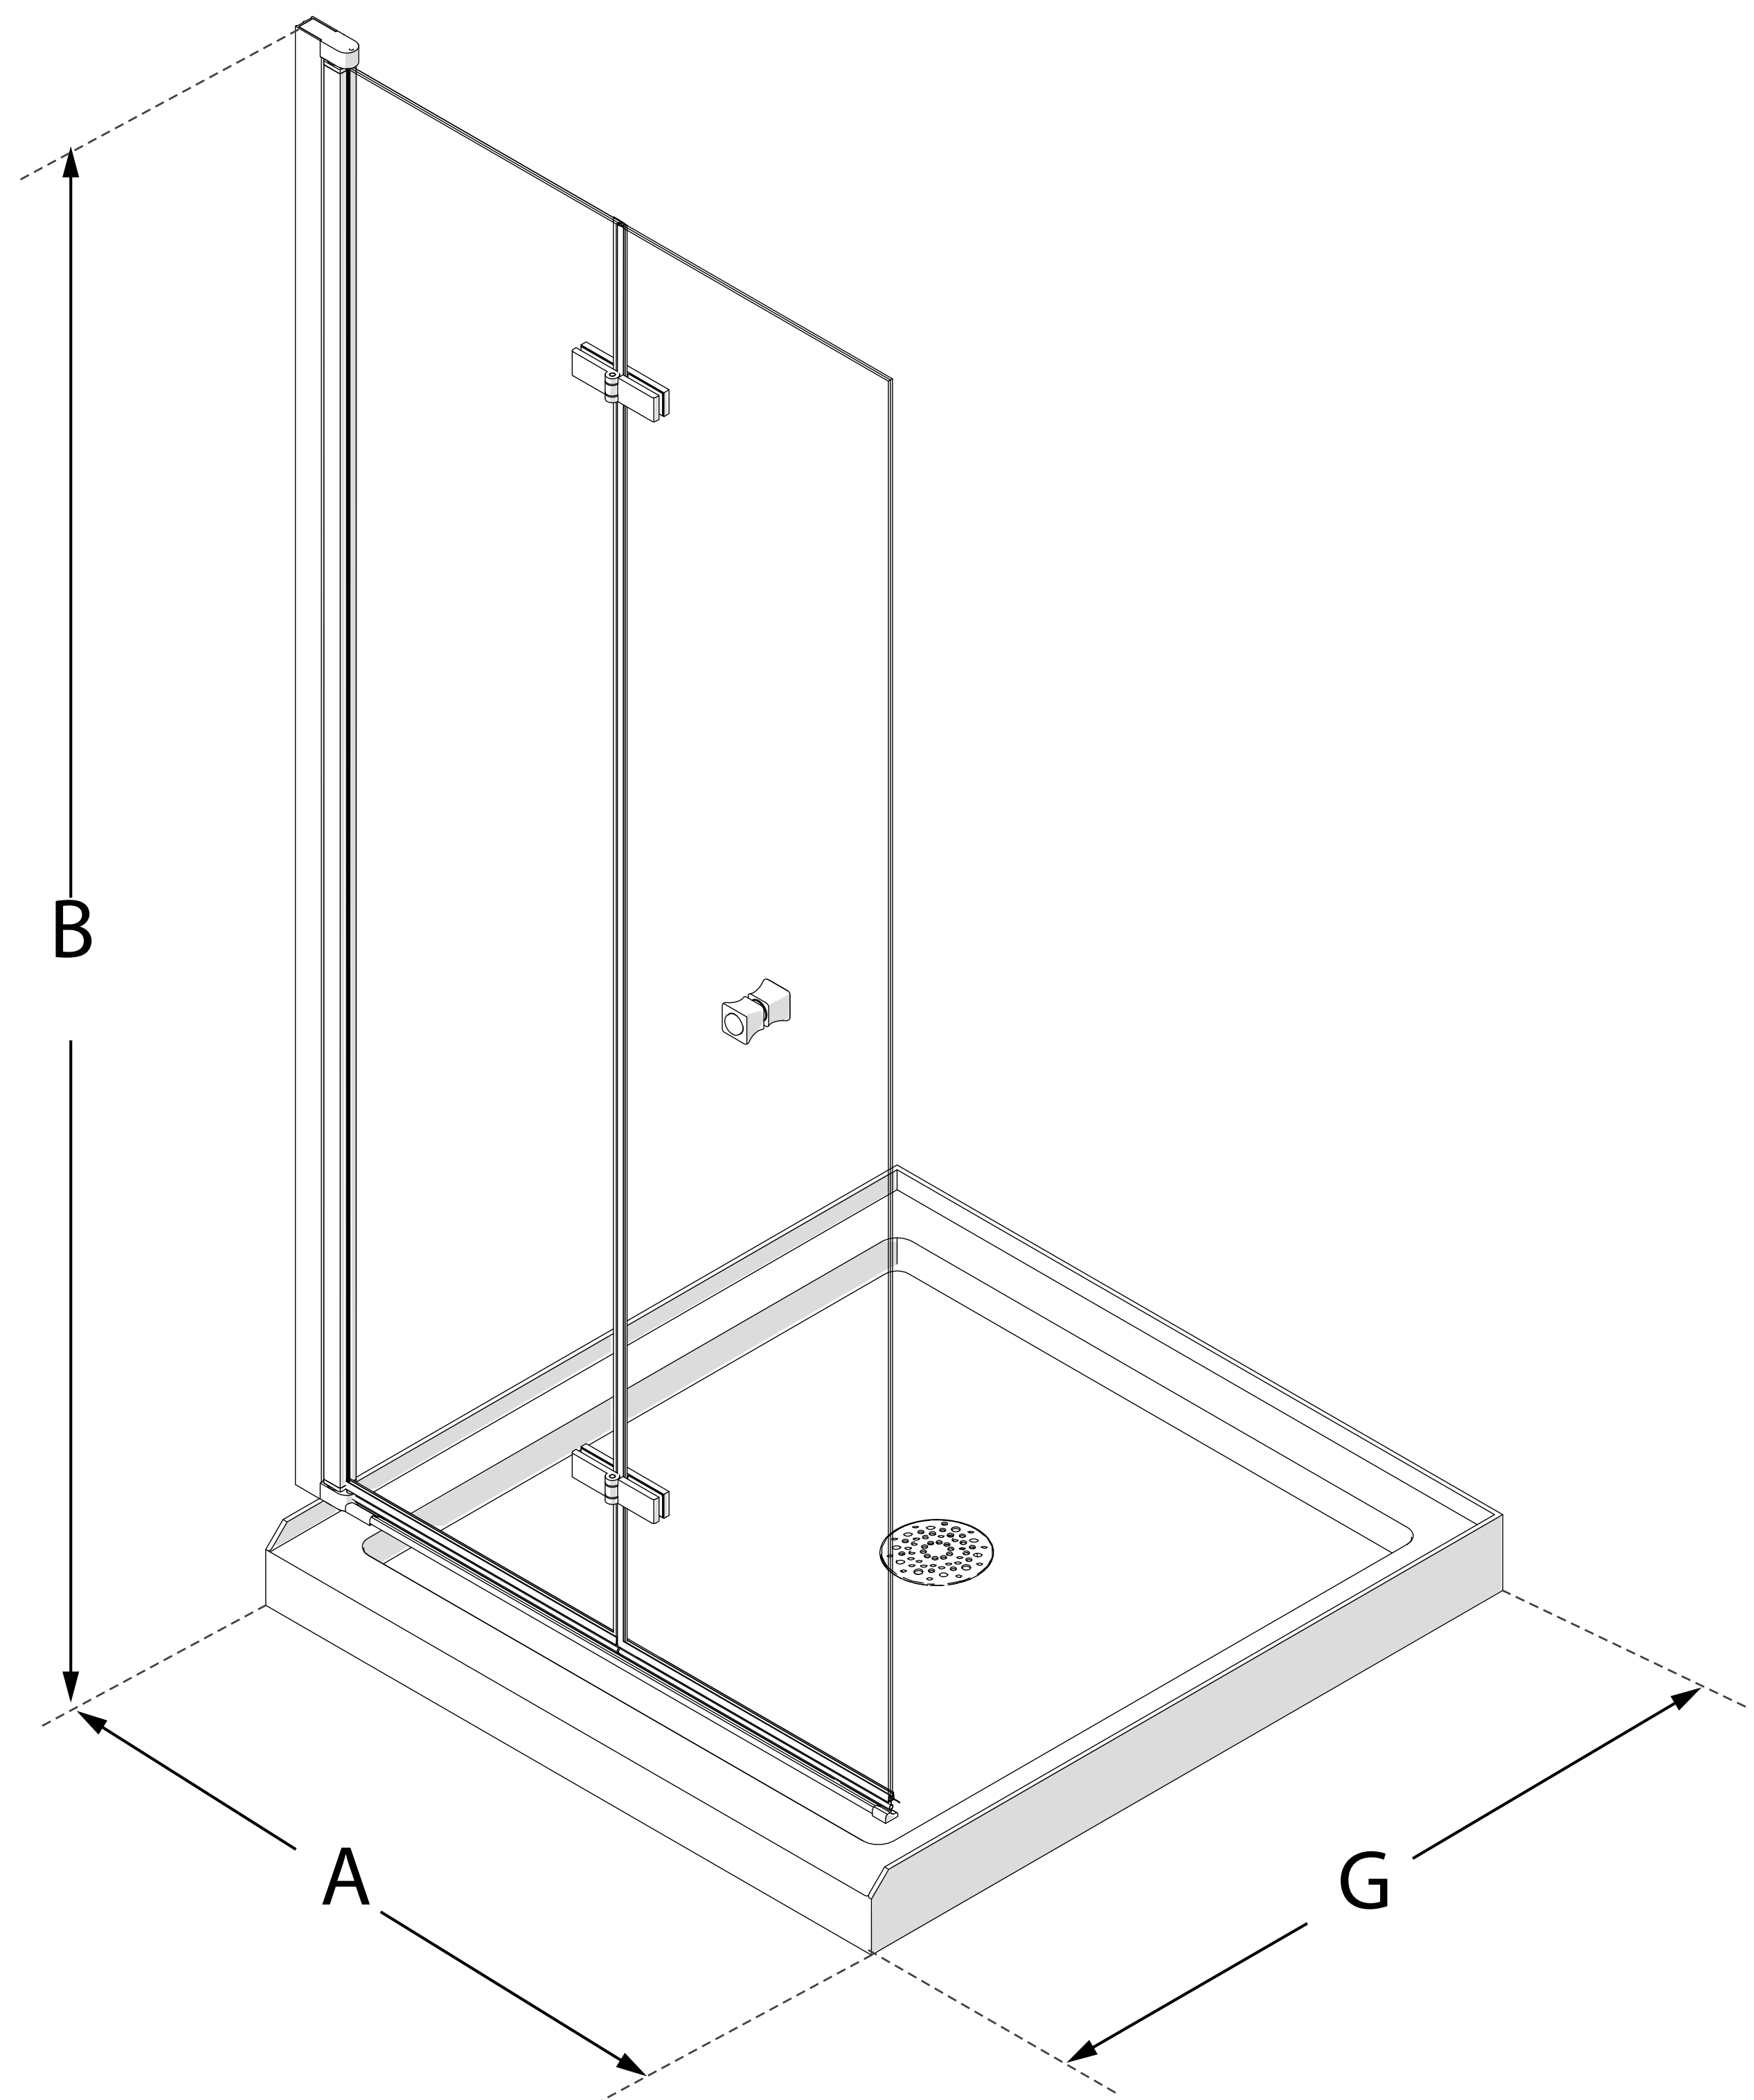

**MODEL NUMBER**  
DL-6528Q

**CONFIGURATION  
DIMENSIONS:**

**A: KIT WIDTH**

36 in.

**B: KIT HEIGHT**

74 3/4 in.

**G: KIT DEPTH**

36 in.

**KIT COMPONENTS**

Shower Door, Shower Base

**BASE COLOR**

White, Biscuit or Black

**BASE DRAIN LOCATION**

Center