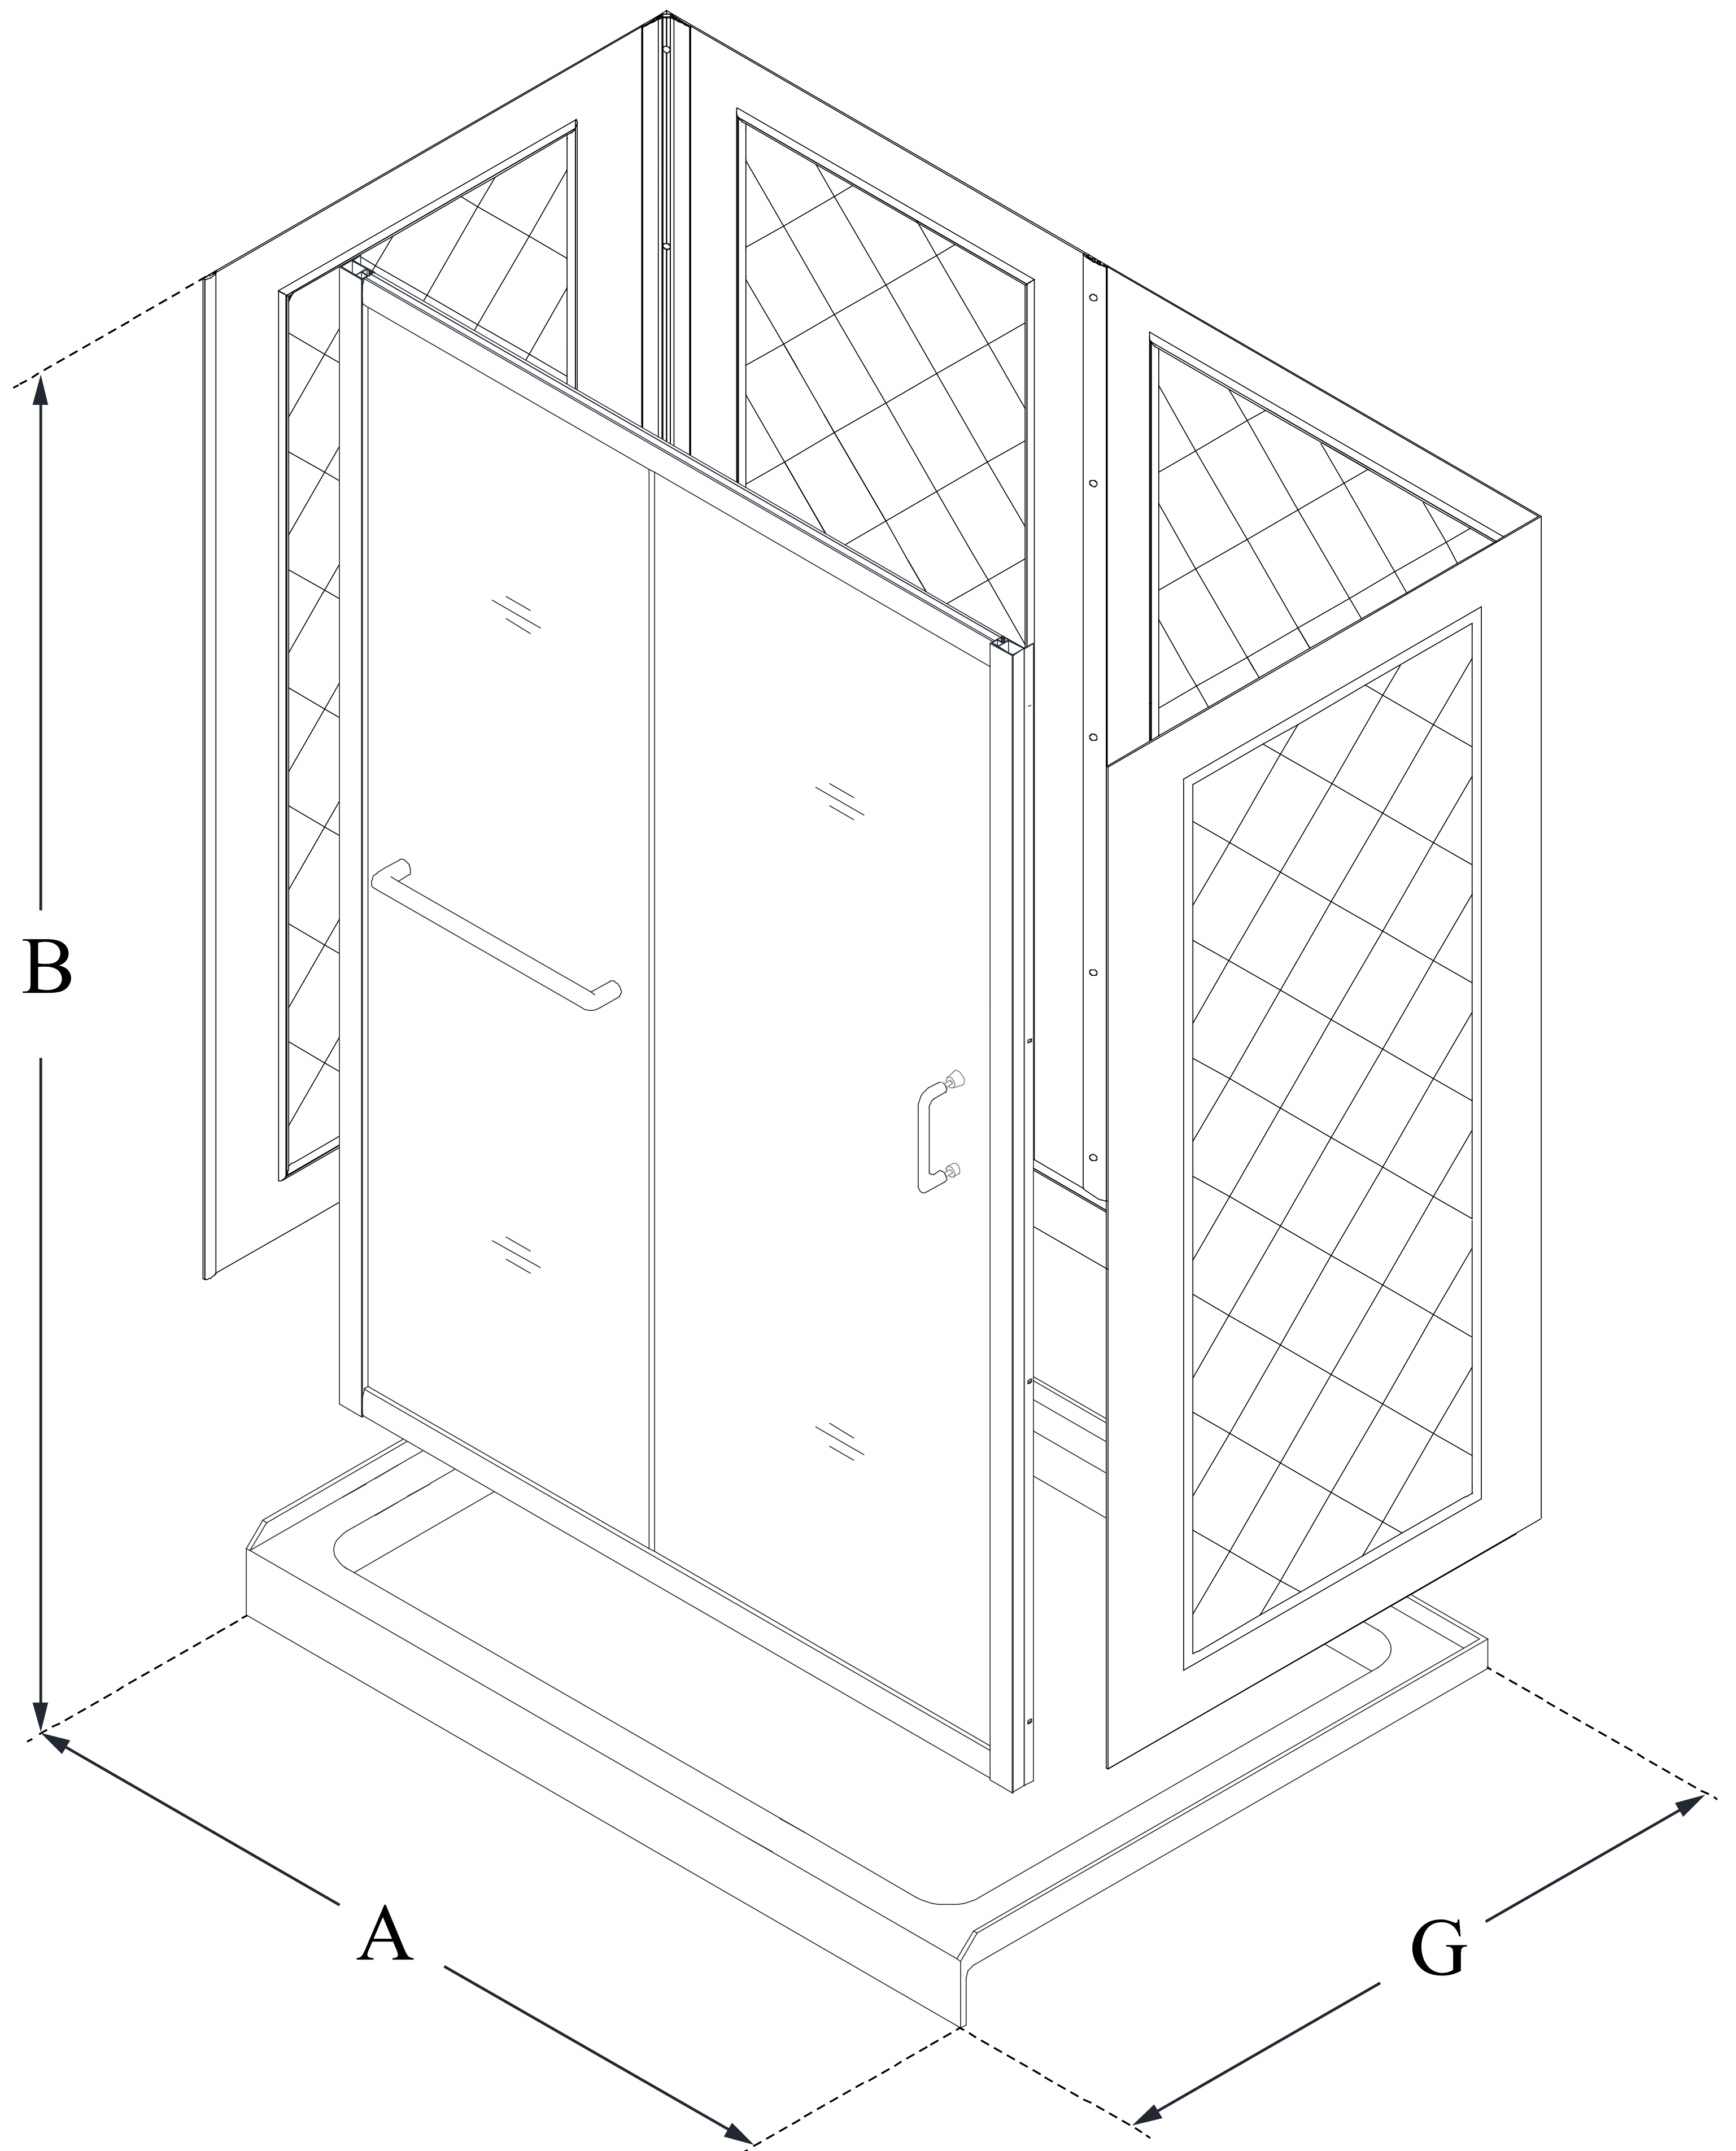

DL-6118

INFINITY-Z

DreamLine Infinity-Z 34 in. D x
60 in. W x 76 3/4 in. H Frameless
Sliding Shower Door, Shower
Base and QWALL-5 Backwall Kit

KIT CONTENTS:

- SHOWER DOOR
- SHOWER BASE
- QWALL BACKWALLS

CONFIGURATION DIMENSIONS:

A: 60 in.

KIT WIDTH

B: 76 3/4 in.

KIT HEIGHT

G: 34 in.

KIT DEPTH

AVAILABLE DRAIN LOCATIONS:

- CENTER
- LEFT
- RIGHT

For precise drain location, please refer to the
included base technical drawing

DreamLine reserves the right to update or modify the hardware or materials pictured
without prior notice for the purpose of product improvement and customer satisfaction.