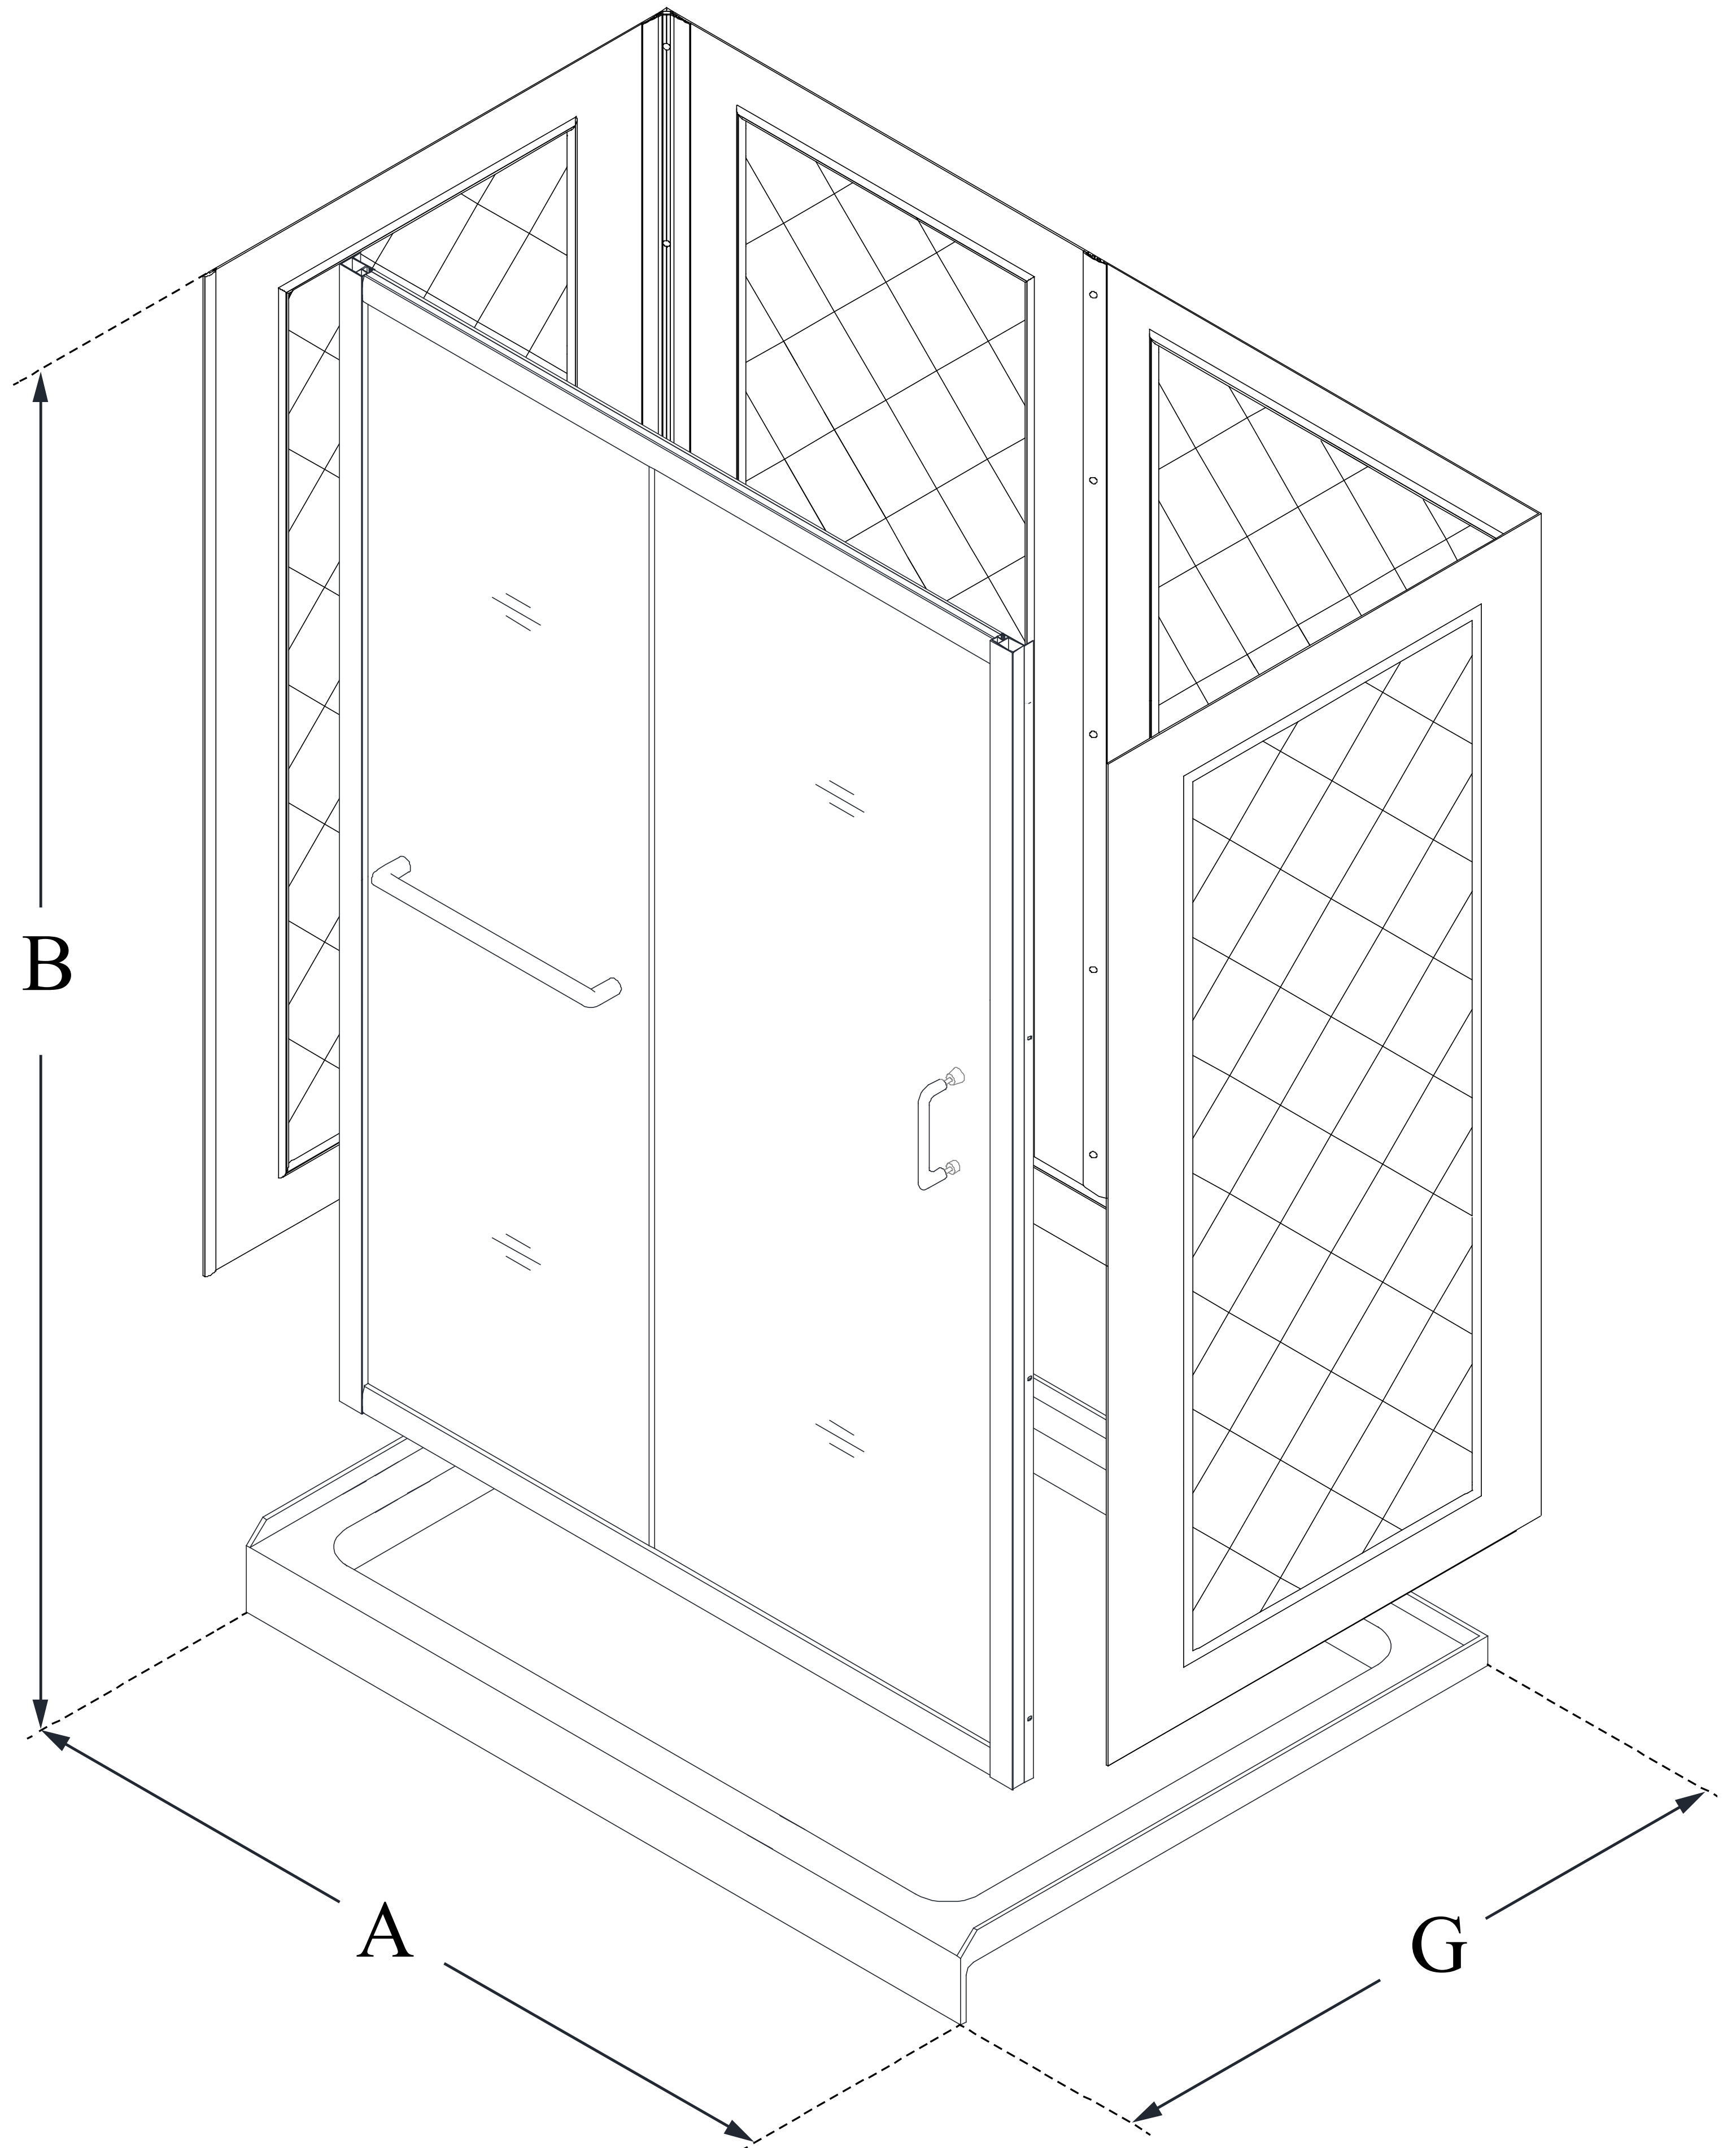

DL-6116

INFINITY-Z

DreamLine Infinity-Z 30 in. D x
60 in. W x 76 3/4 in. H Frameless
Sliding Shower Door, Shower
Base and QWALL-5 Backwall Kit

KIT CONTENTS:

- SHOWER DOOR
- SHOWER BASE
- QWALL BACKWALLS

CONFIGURATION DIMENSIONS:

A: 60 in.

KIT WIDTH

B: 76 3/4 in.

KIT HEIGHT

G: 30 in.

KIT DEPTH

AVAILABLE DRAIN LOCATIONS:

- CENTER
- LEFT
- RIGHT

For precise drain location, please refer to the
included base technical drawing

DreamLine reserves the right to update or modify the hardware or materials pictured
without prior notice for the purpose of product improvement and customer satisfaction.