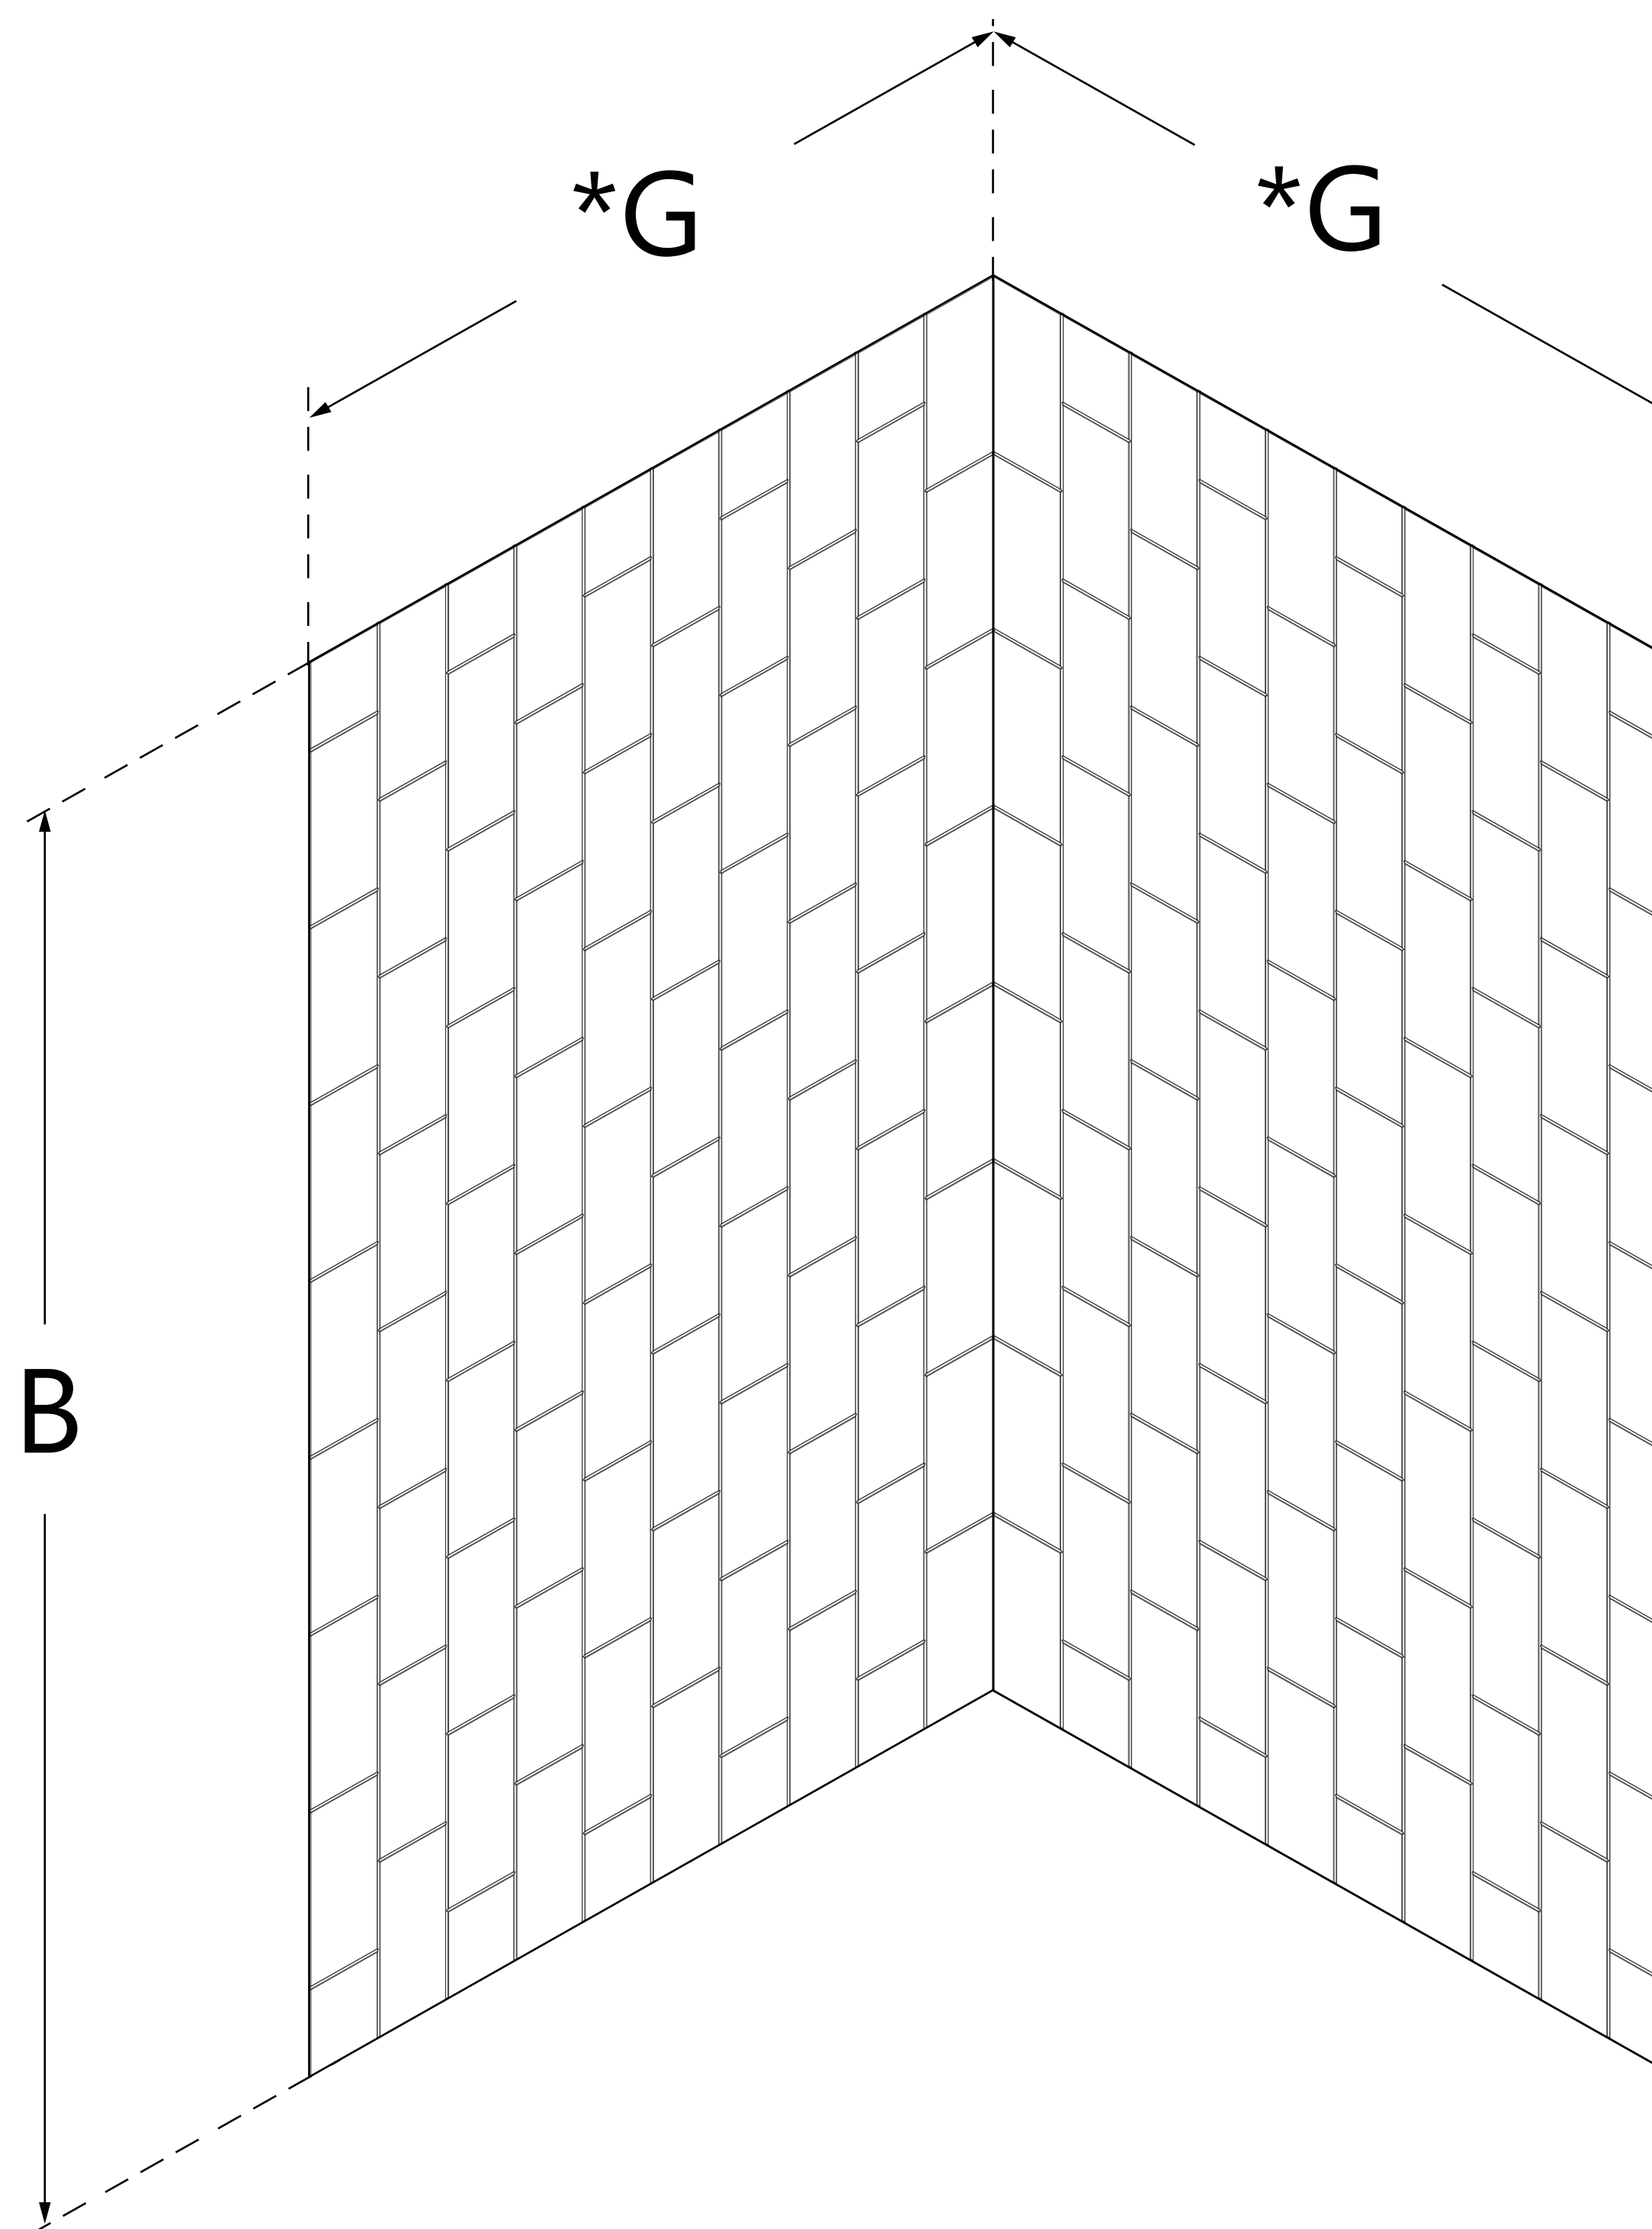

SHBW-1541760
QWALL-VS

**CONFIGURATION
DIMENSIONS:**

A: MODEL WIDTH
41 in.

B: MODEL HEIGHT
76 in.

G: MODEL DEPTH
41 in.

MINIMUM THRESHOLD REQUIRED
N/A

DRILLING REQUIRED?
No

STUDS REQUIRED?
No