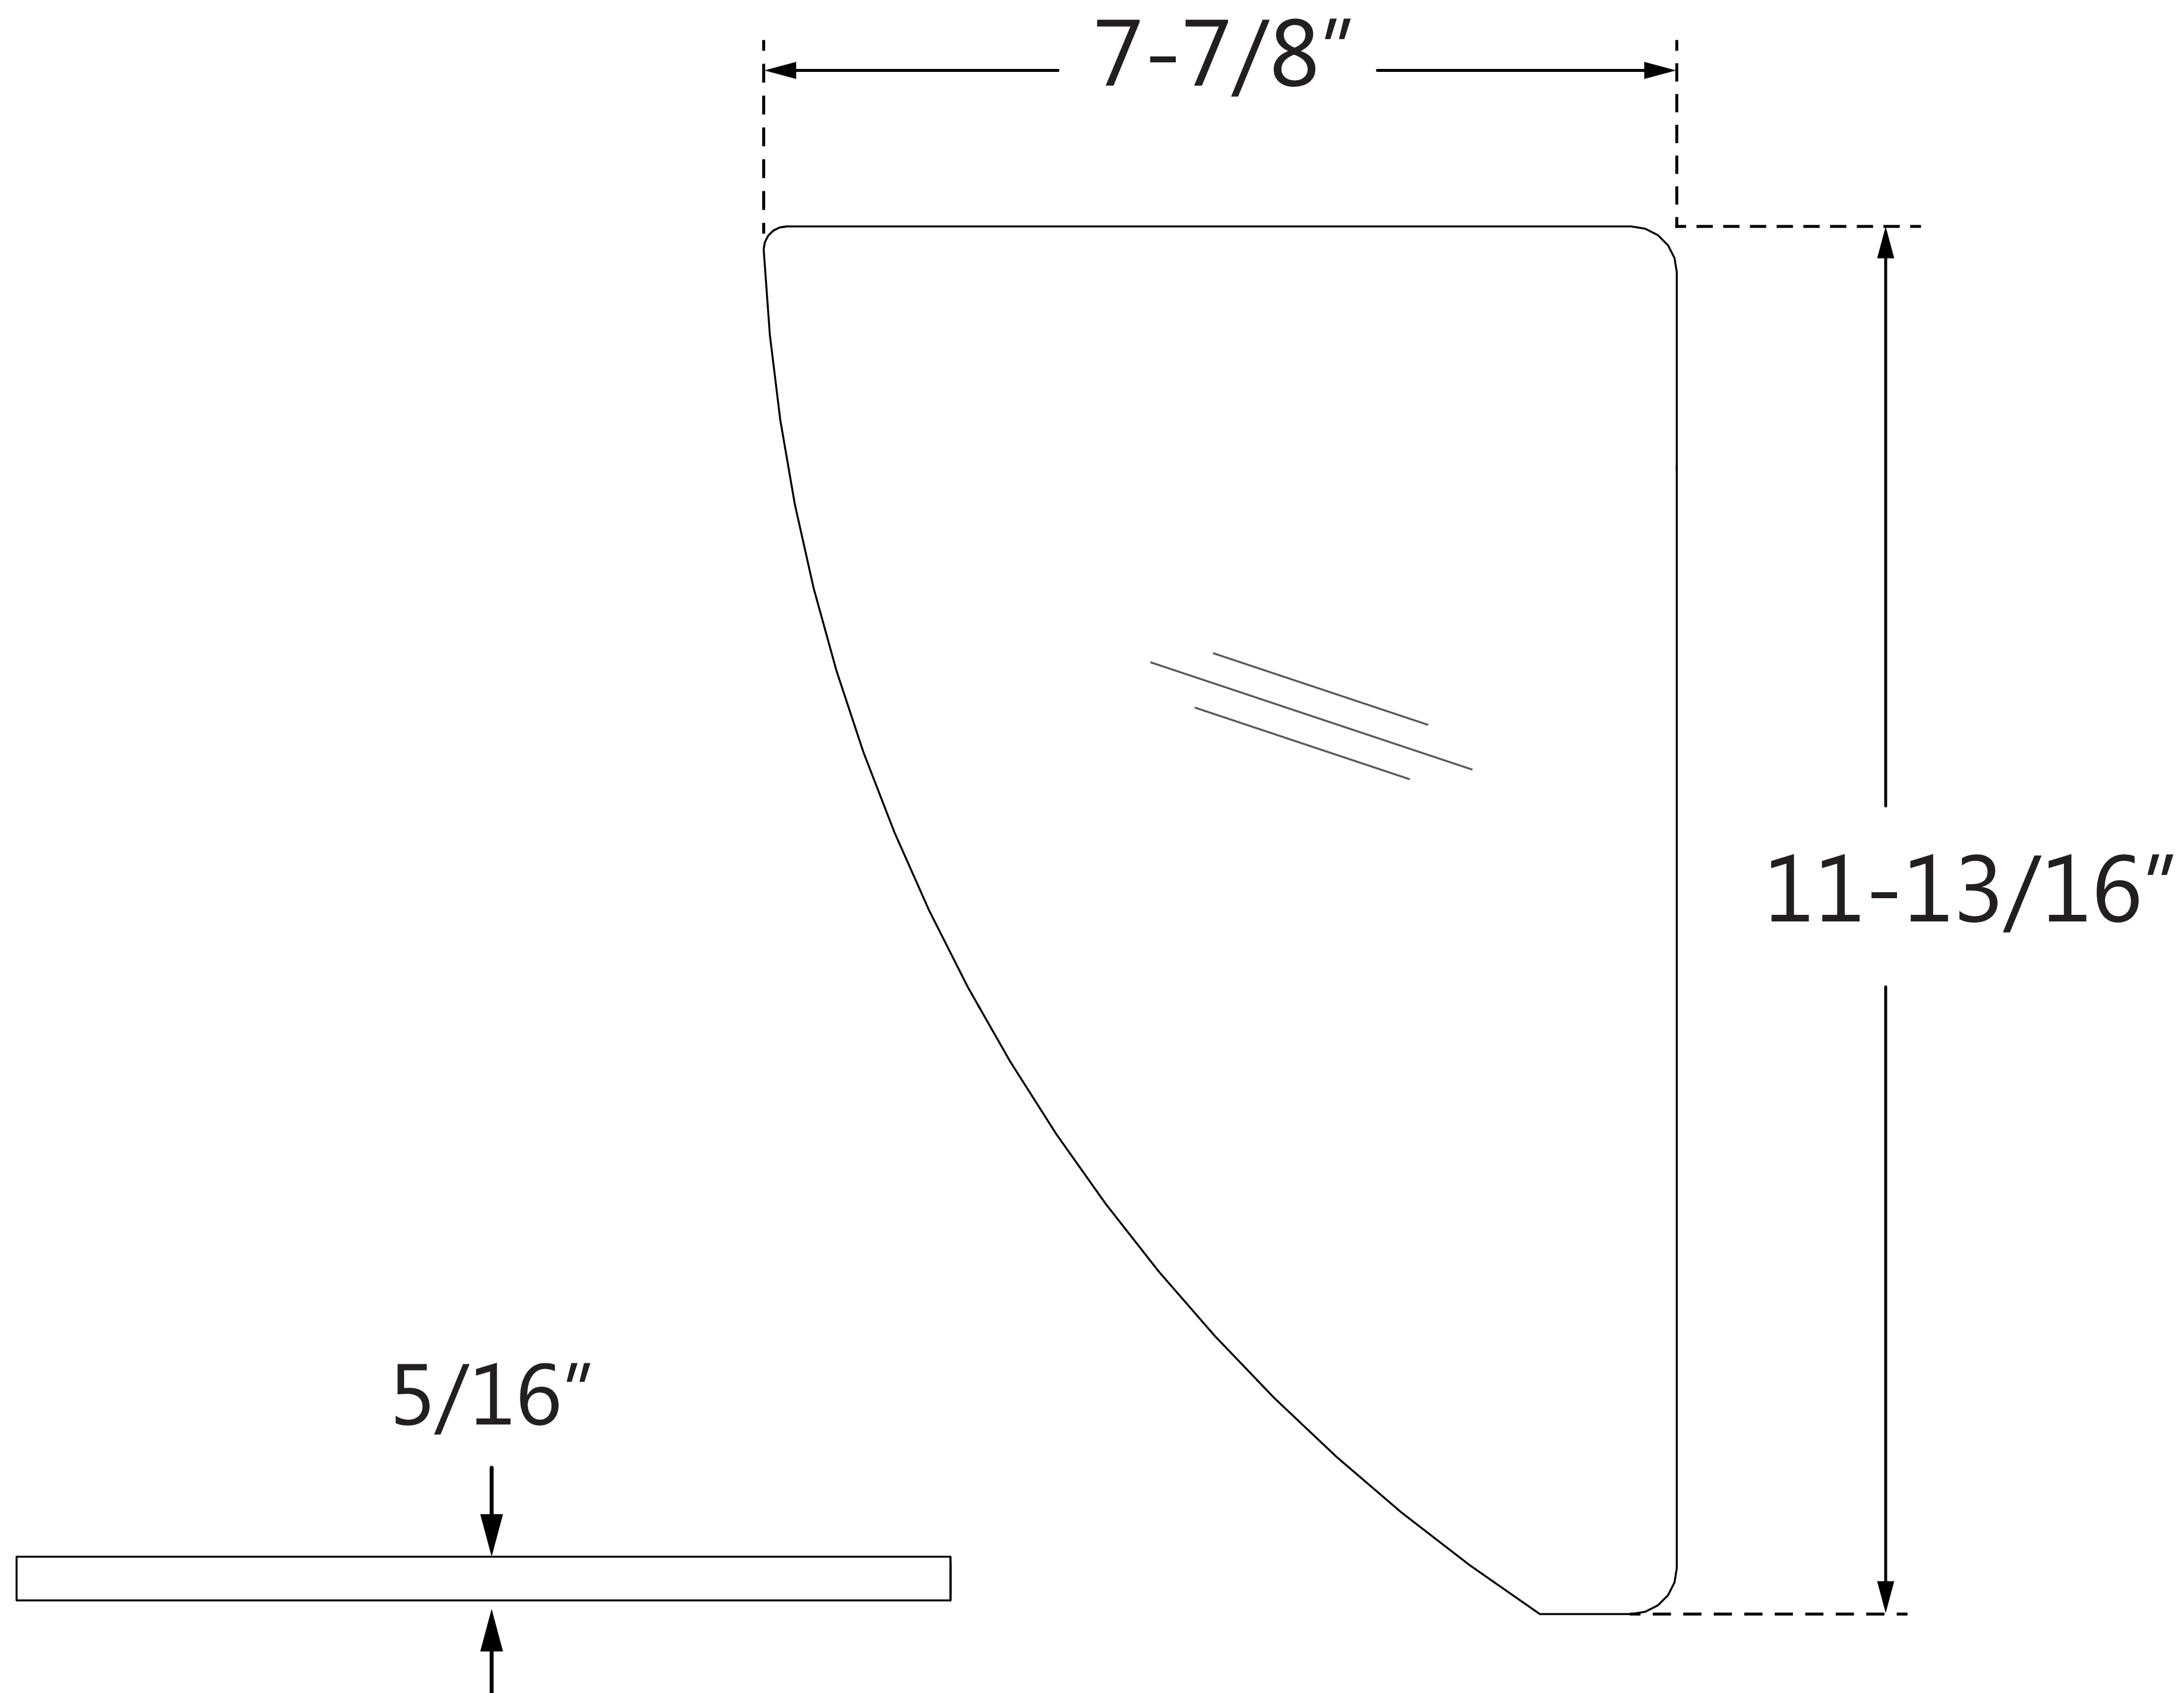

GLSH-4100

GLASS SHELVES

- Multi-surface mounting hardware included
- Glass: 5/16 in.
- Shelf Size: 11 13/16 in. W x 7 7/8 in. D
- Total Load Capacity: 5 lb.
- Limited 1 Year Manufacturer Warranty

DreamLine reserves the right to update or modify the hardware or materials pictured without prior notice for the purpose of product improvement and customer satisfaction.