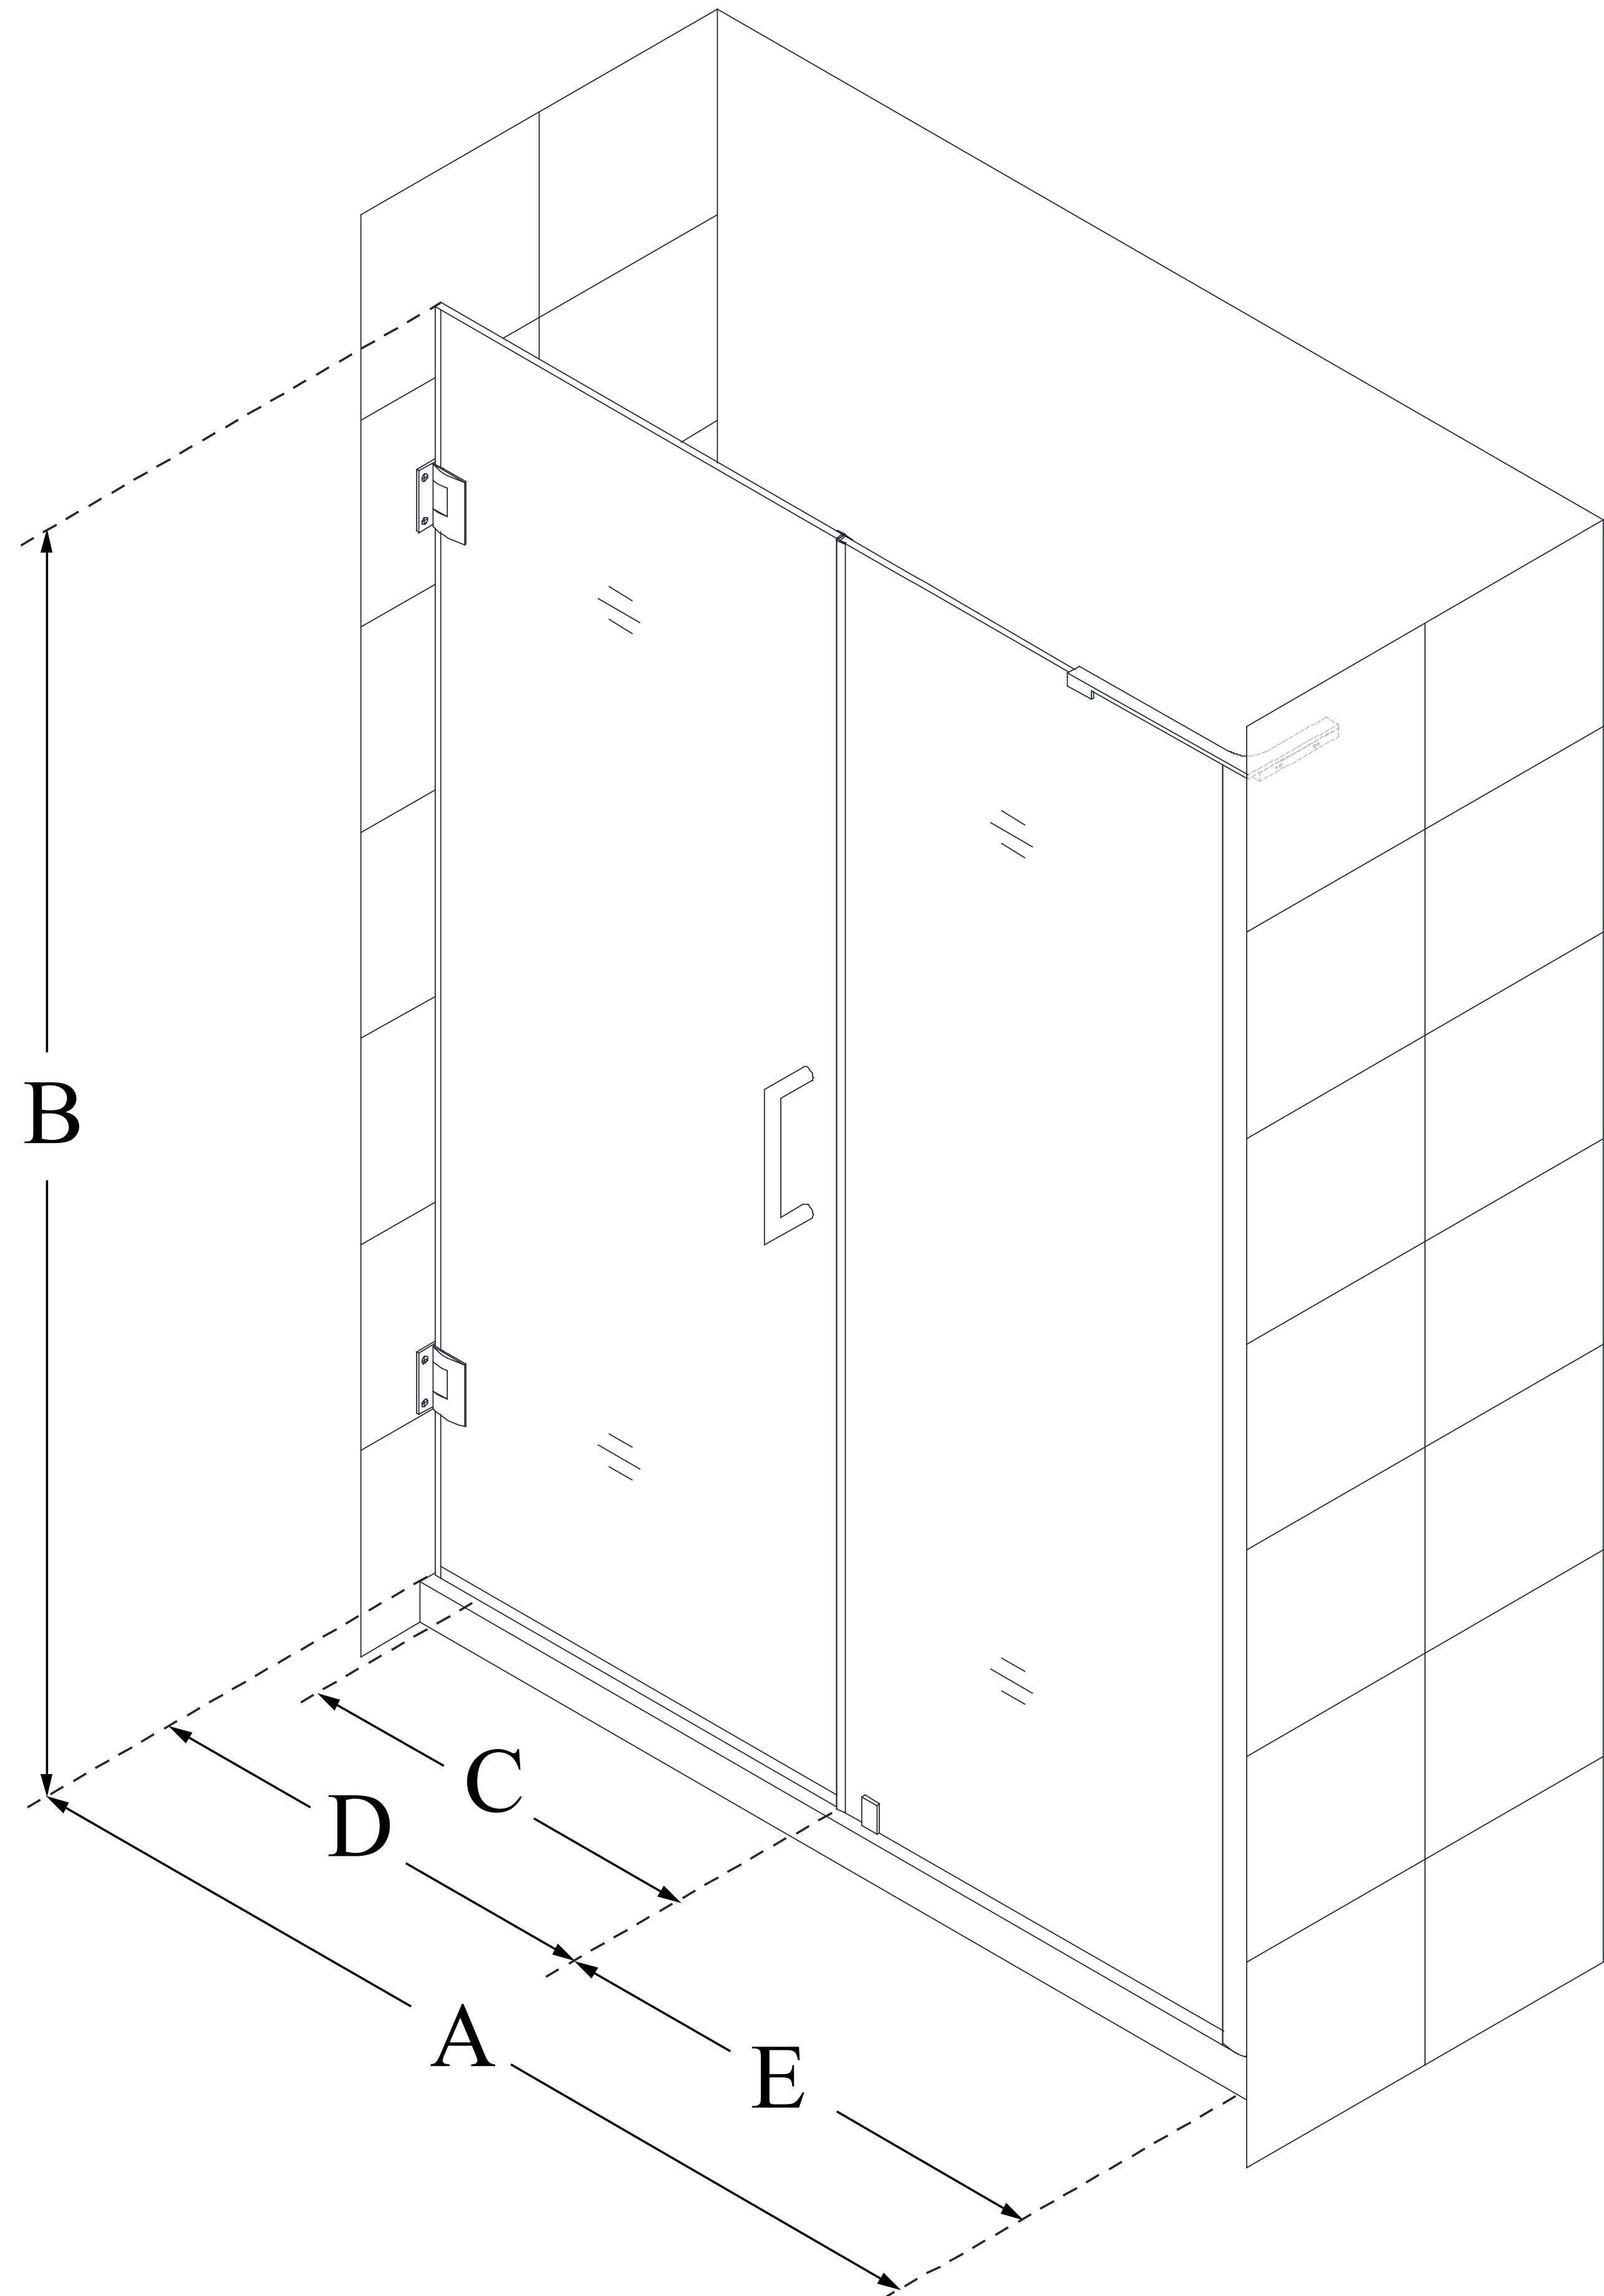

SHDR-2059722

UNIDOOR-LS

DreamLine Unidoor-LS 59-60
in. W x 72 in. H Frameless Hinged
Shower Door, Clear Glass

SWING DOOR

CONFIGURATION DIMENSIONS:

A: 59" - 60"

MODEL WIDTH

B: 72"

MODEL HEIGHT

C: 28"

ACCESS WIDTH

D: 29"

DOOR WIDTH

E: 30"

INLINE PANEL WIDTH

DreamLine reserves the right to update or modify the hardware or materials pictured without prior notice for the purpose of product improvement and customer satisfaction.