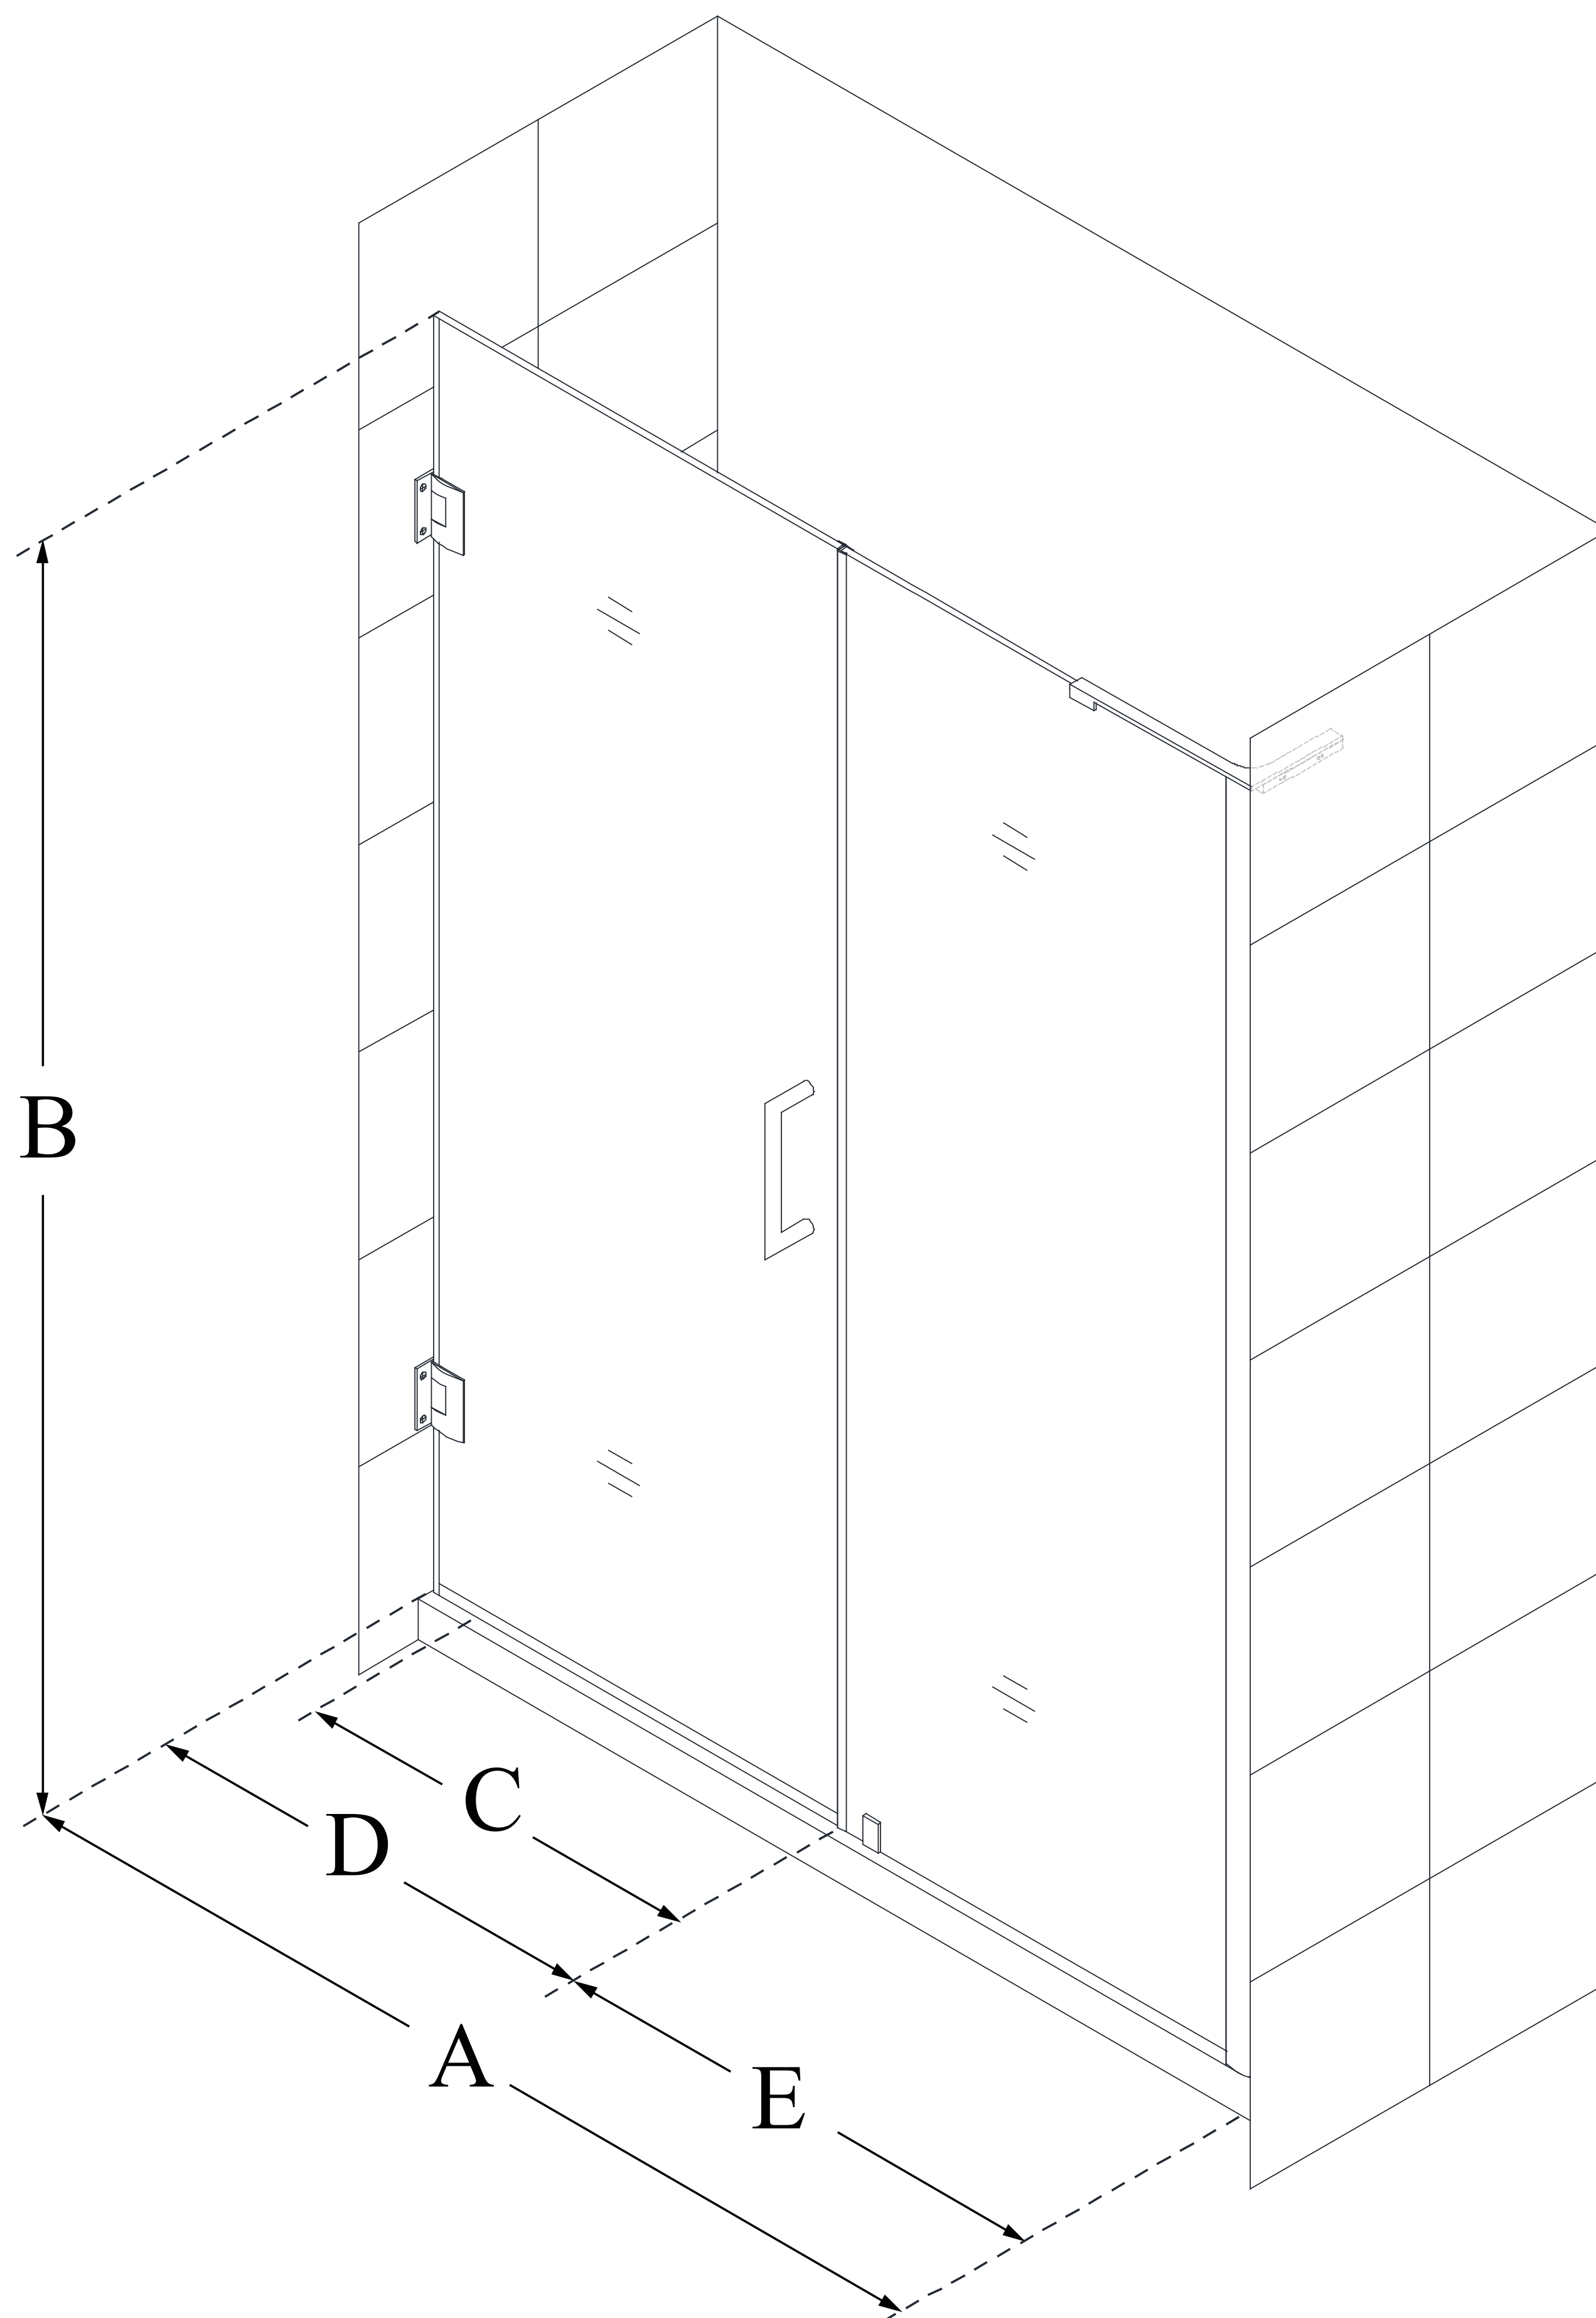

SHDR-2056722

UNIDOOR-LS

DreamLine Unidoor-LS 56-57 in.
W x 72 in. H Frameless Hinged
Shower Door, Clear Glass

SWING DOOR

CONFIGURATION DIMENSIONS:

A: 56" - 57"

MODEL WIDTH

B: 72"

MODEL HEIGHT

C: 25"

ACCESS WIDTH

D: 26"

DOOR WIDTH

E: 30"

INLINE PANEL WIDTH

DreamLine reserves the right to update or modify the hardware or materials pictured without prior notice for the purpose of product improvement and customer satisfaction.