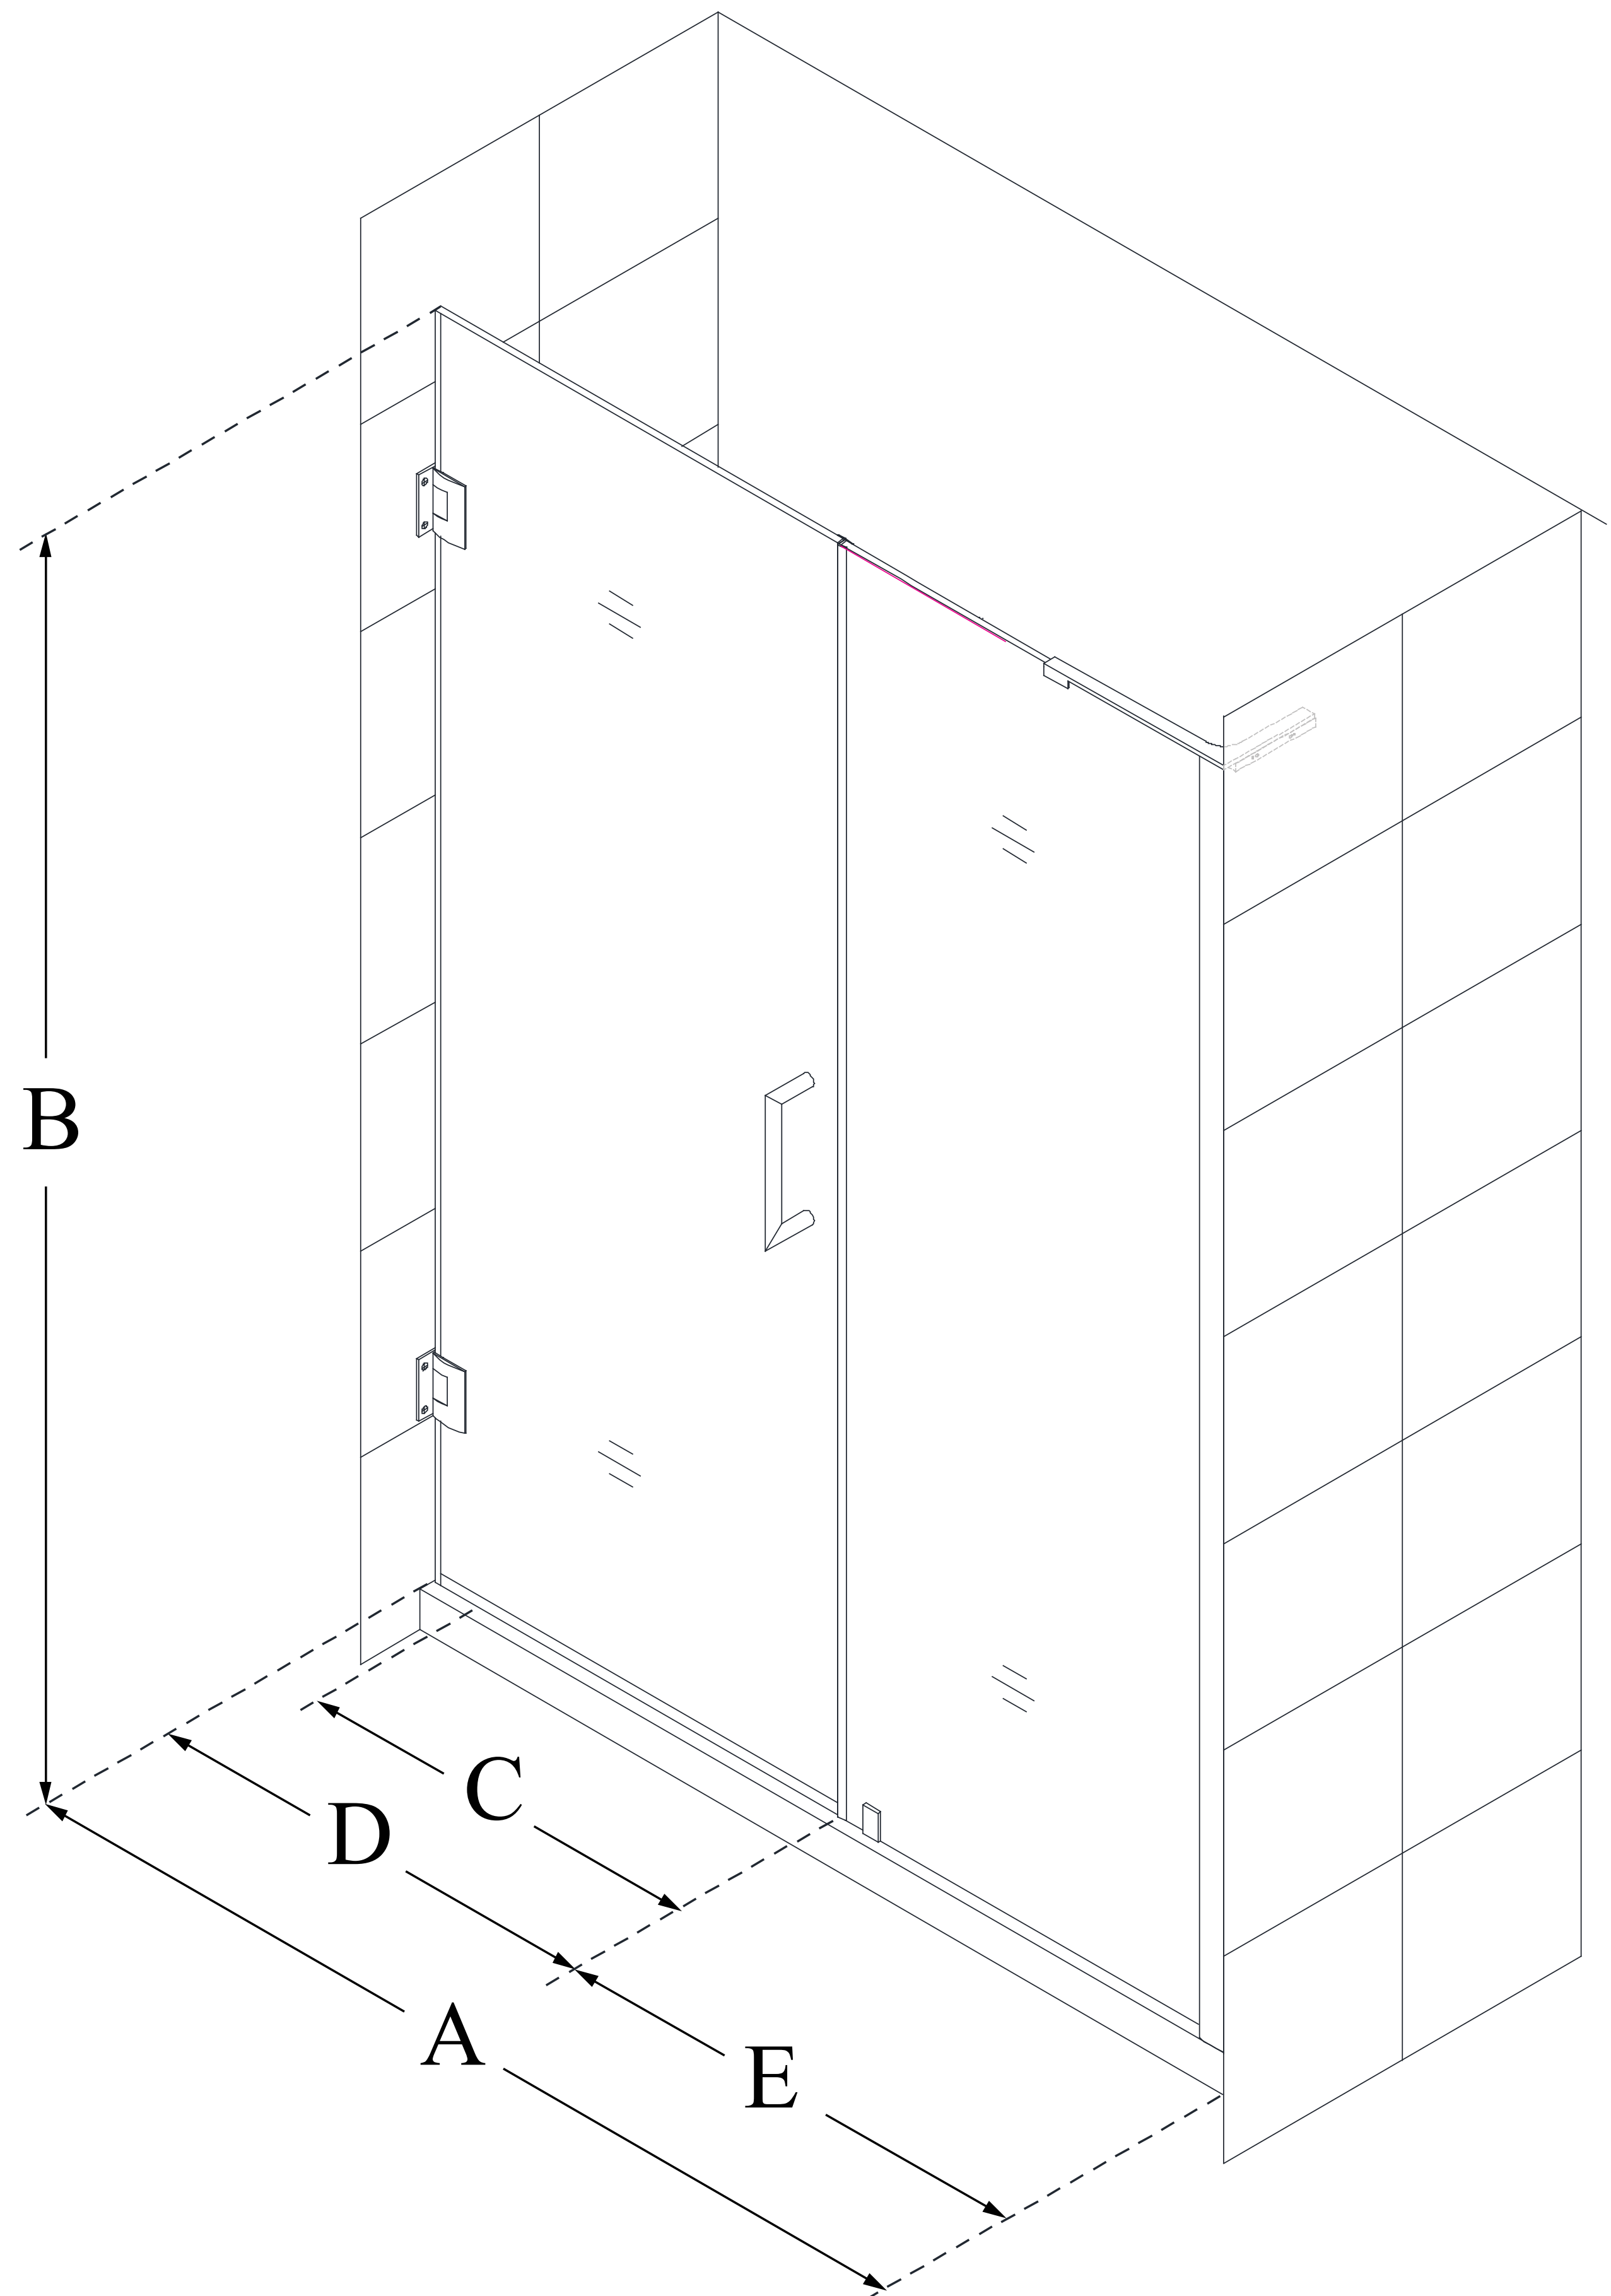

SHDR-2052722

UNIDOOR-LS

DreamLine Unidoor-LS 52-53
in. W x 72 in. H Frameless Hinged
Shower Door, Clear Glass

SWING DOOR

CONFIGURATION DIMENSIONS:

A: 52" - 53"

MODEL WIDTH

B: 72"

MODEL HEIGHT

C: 27"

ACCESS WIDTH

D: 28"

DOOR WIDTH

E: 24"

INLINE PANEL WIDTH

DreamLine reserves the right to update or modify the hardware or materials pictured without prior notice for the purpose of product improvement and customer satisfaction.