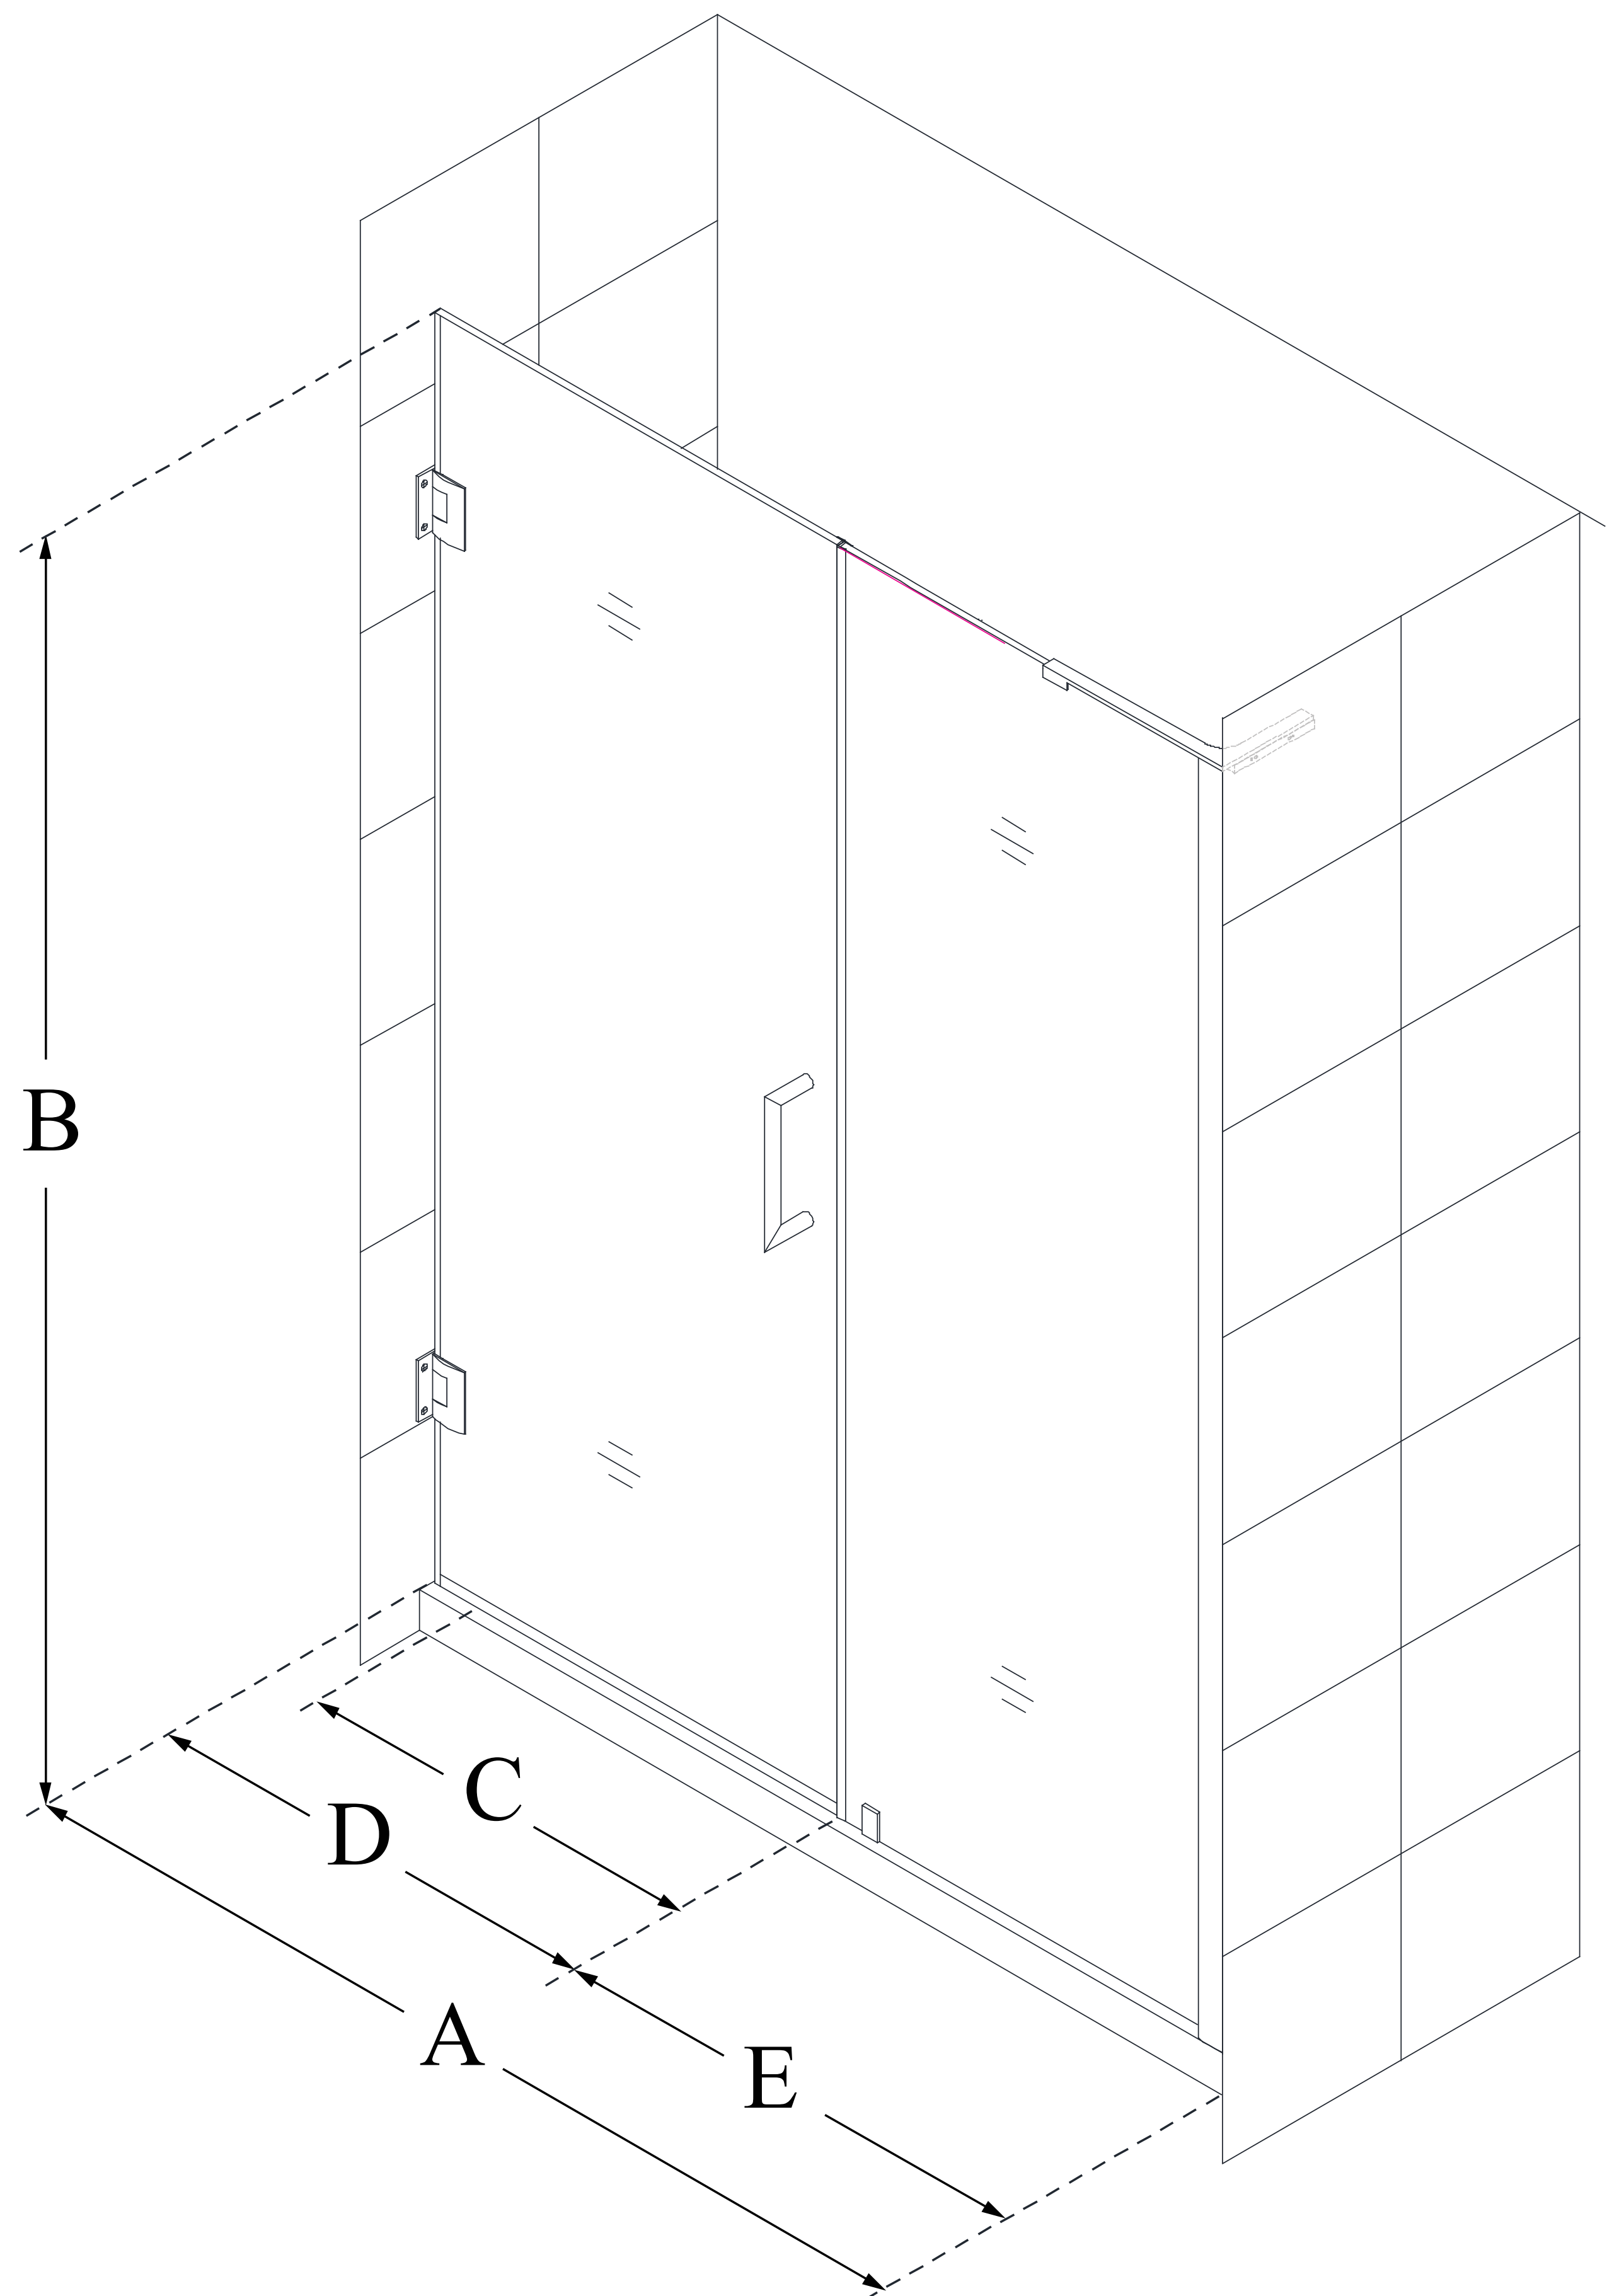

SHDR-2050722

UNIDOOR-LS

DreamLine Unidoor-LS 50-51 in.
W x 72 in. H Frameless Hinged
Shower Door, Clear Glass

SWING DOOR

CONFIGURATION DIMENSIONS:

A: 50" - 51"

MODEL WIDTH

B: 72"

MODEL HEIGHT

C: 25"

ACCESS WIDTH

D: 26"

DOOR WIDTH

E: 24"

INLINE PANEL WIDTH

DreamLine reserves the right to update or modify the hardware or materials pictured without prior notice for the purpose of product improvement and customer satisfaction.