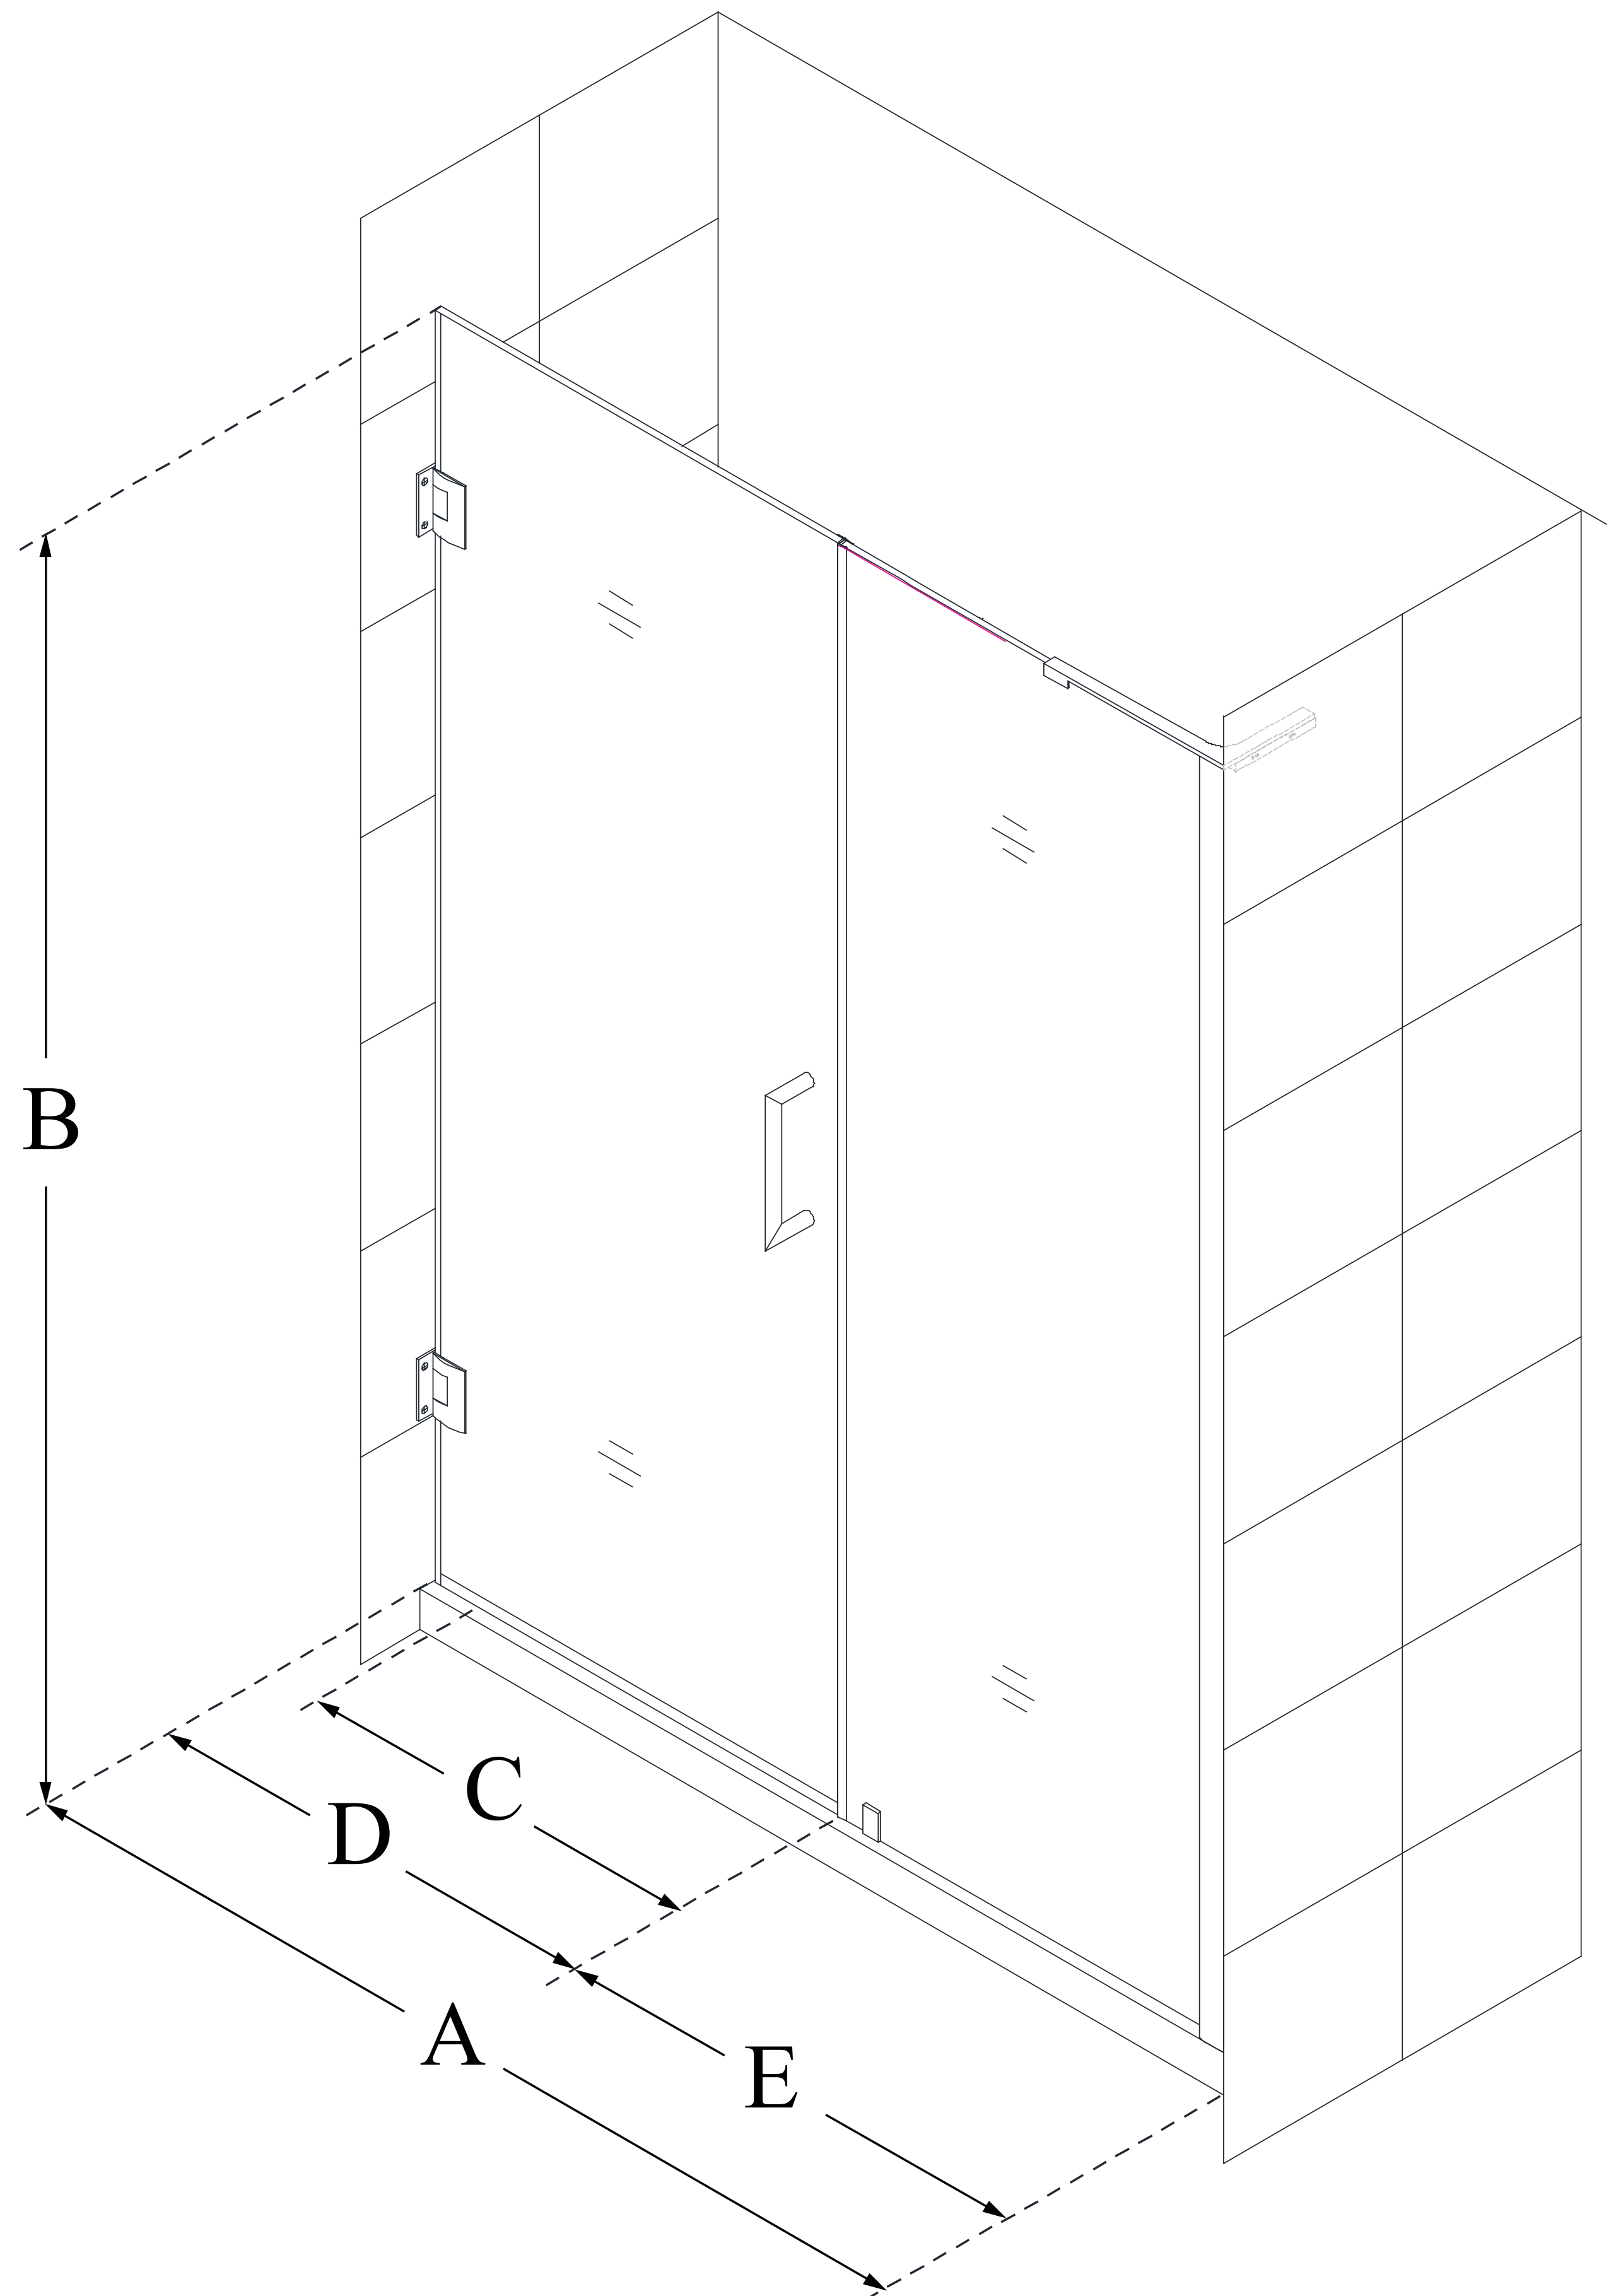

## UNIDOOR-LS

DreamLine Unidoor-LS 48-49  
in. W x 72 in. H Frameless Hinged  
Shower Door, Clear Glass

**SWING DOOR**

### CONFIGURATION DIMENSIONS:

**A: 48" - 49"**

MODEL WIDTH

**B: 72"**

MODEL HEIGHT

**C: 23"**

ACCESS WIDTH

**D: 24"**

DOOR WIDTH

**E: 24"**

INLINE PANEL WIDTH

DreamLine reserves the right to update or modify the hardware or materials pictured without prior notice for the purpose of product improvement and customer satisfaction.