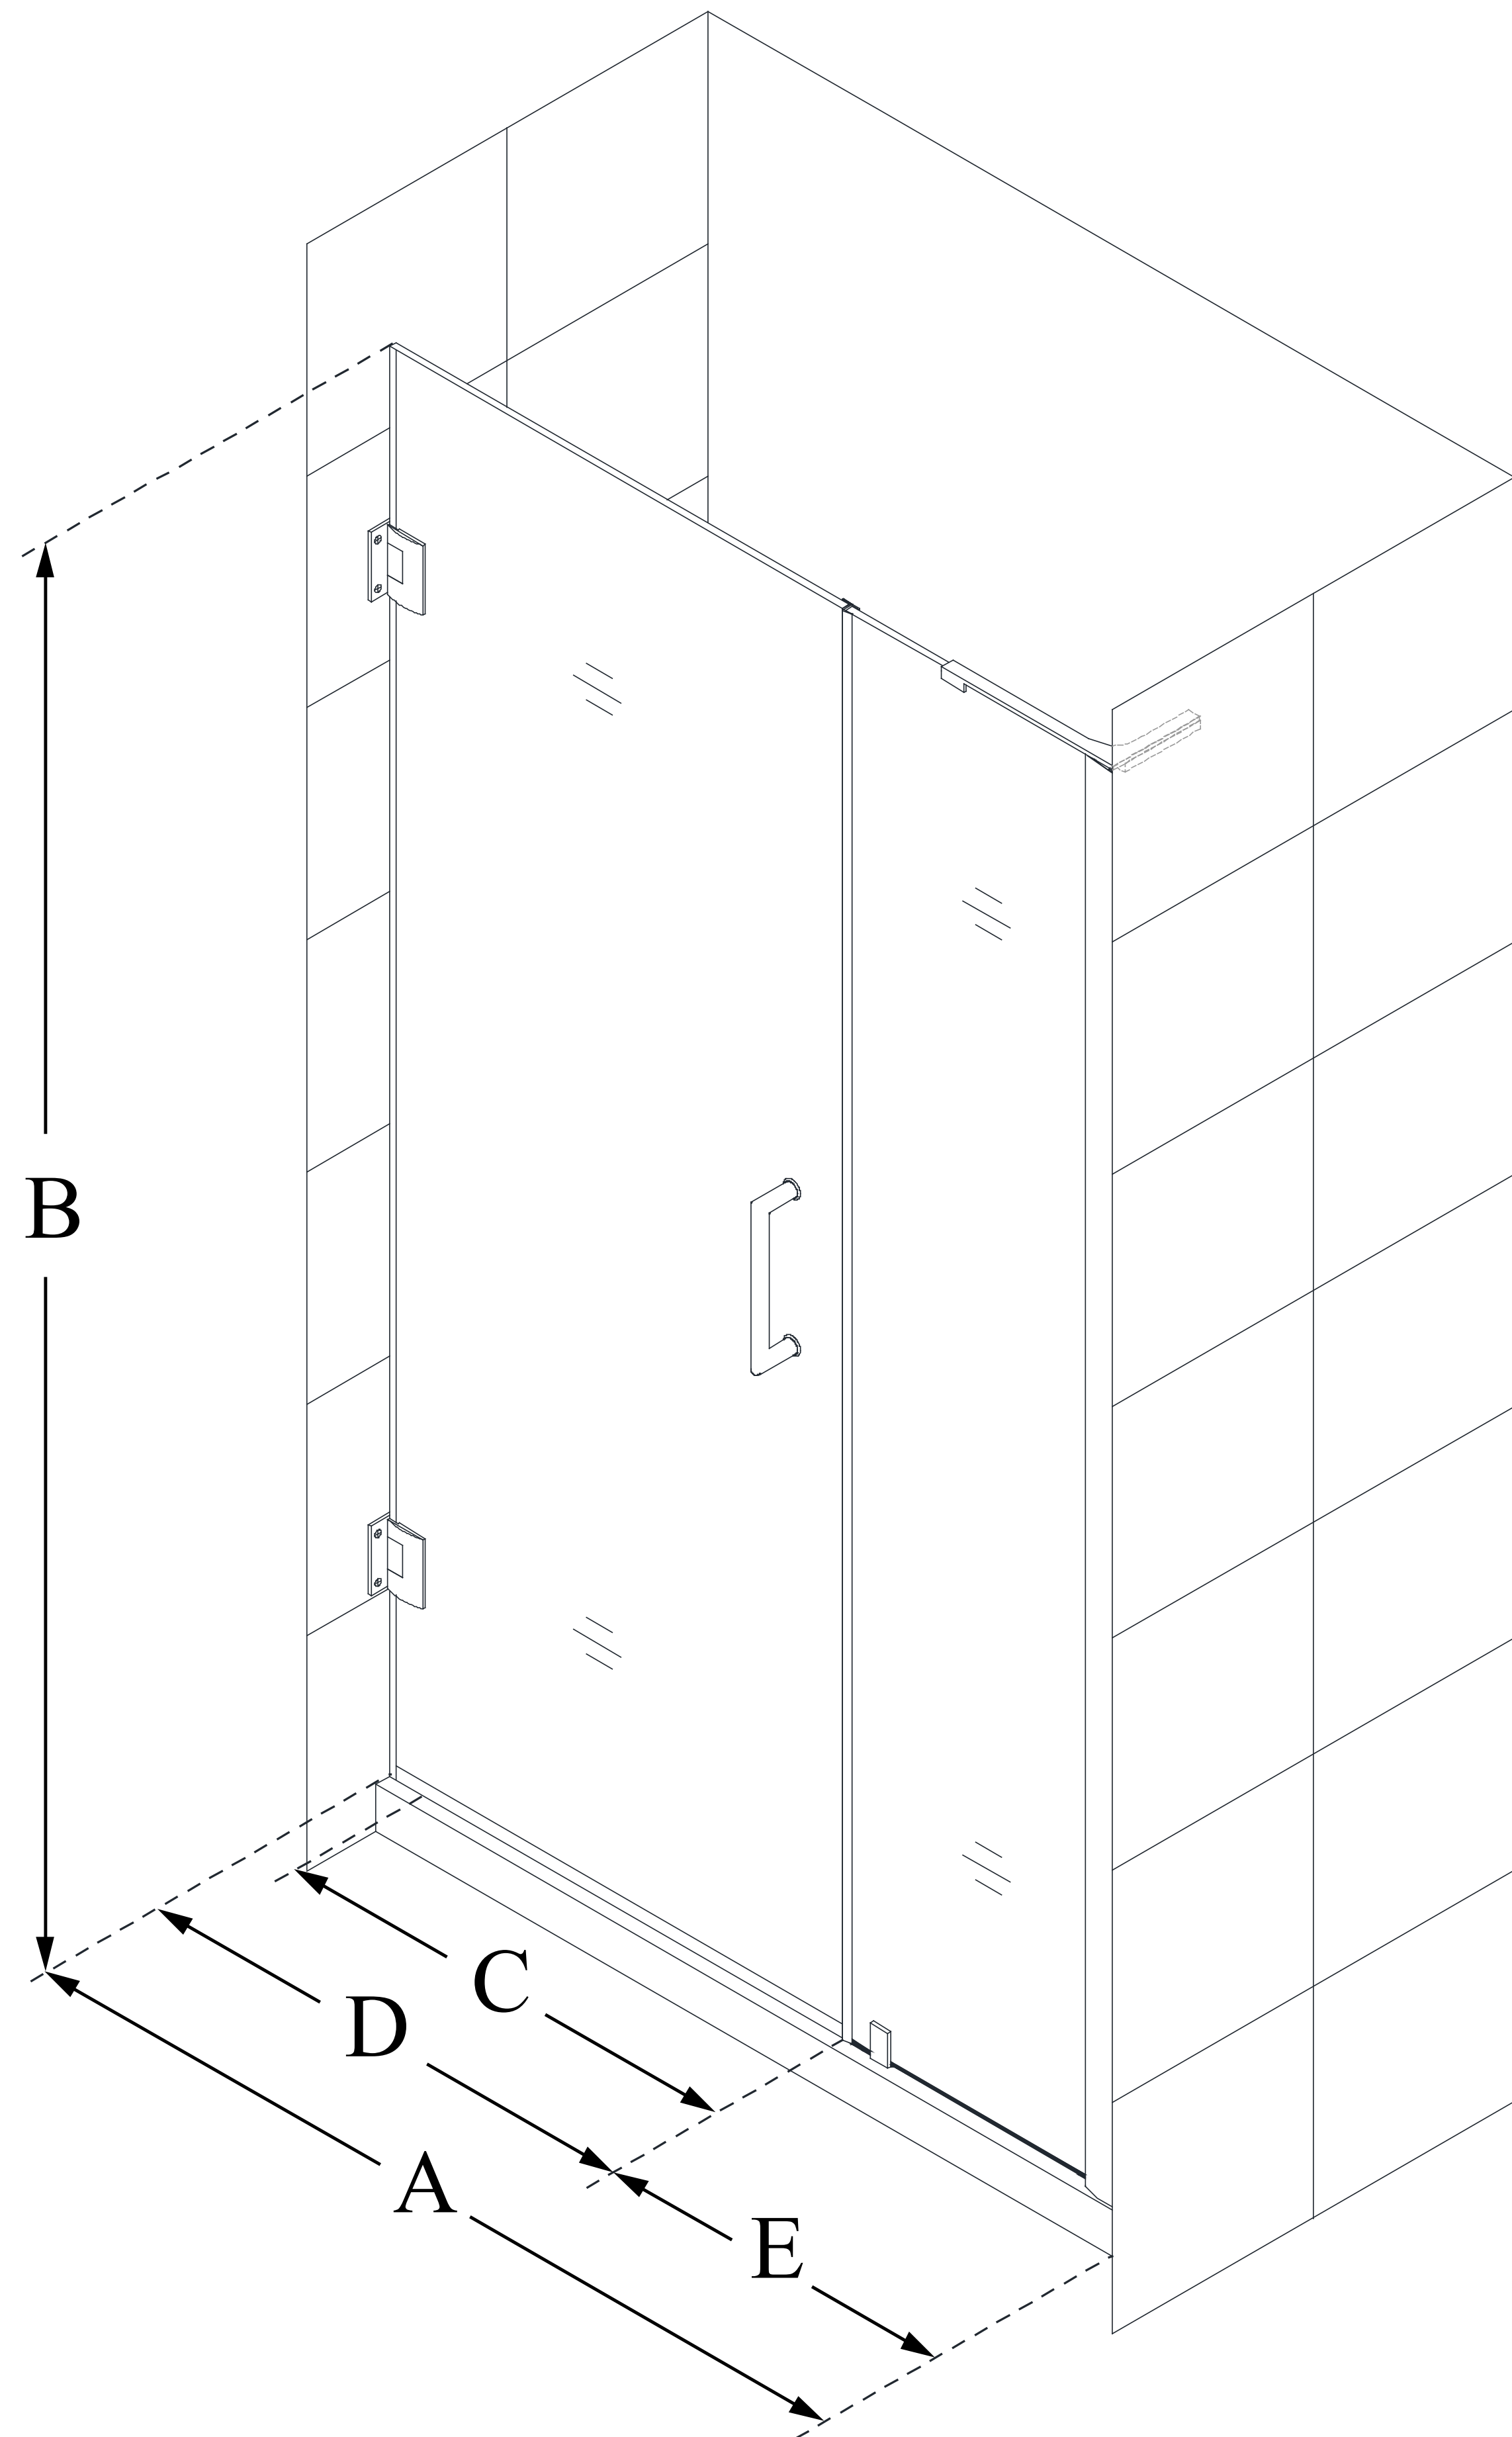

## UNIDOOR-LS

DreamLine Unidoor-LS 41-42 in.  
W x 72 in. H Frameless Hinged  
Shower Door, Clear Glass

**SWING DOOR**

### CONFIGURATION DIMENSIONS:

**A: 42" - 43"**

MODEL WIDTH

**B: 72"**

MODEL HEIGHT

**C: 29"**

ACCESS WIDTH

**D: 30"**

DOOR WIDTH

**E: 12"**

INLINE PANEL WIDTH

DreamLine reserves the right to update or modify the hardware or materials pictured without prior notice for the purpose of product improvement and customer satisfaction.