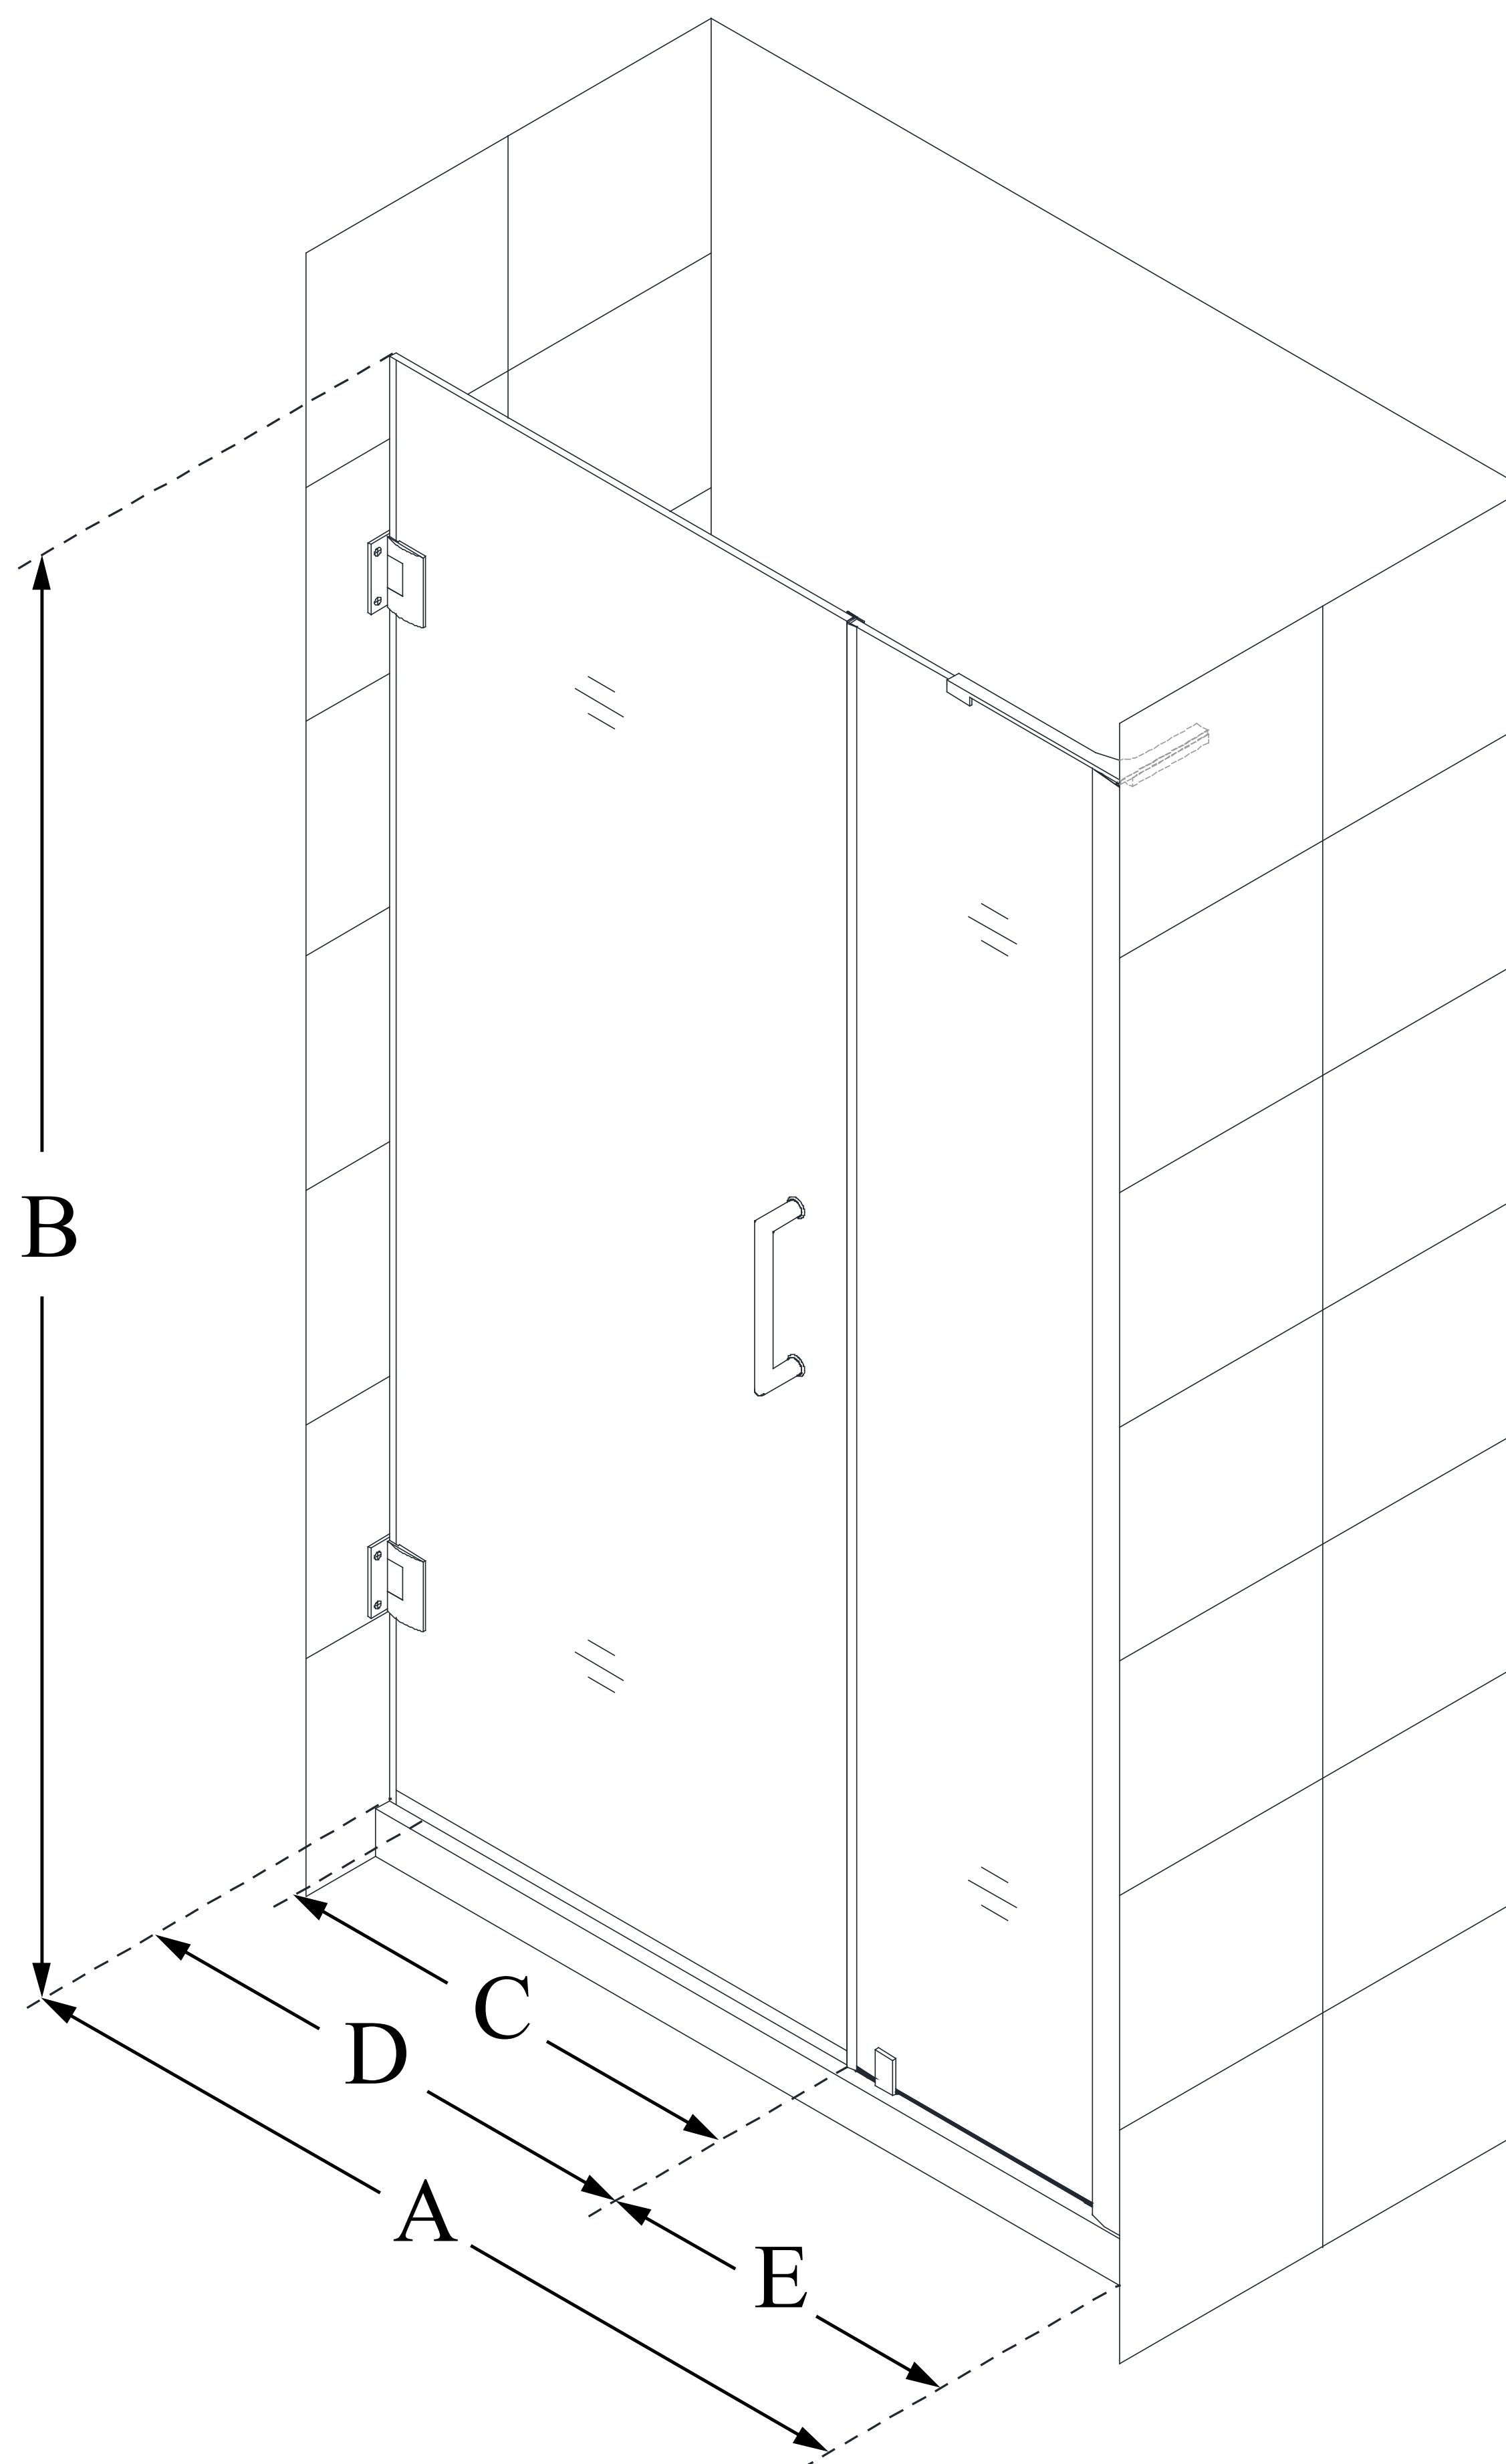

SHDR-2040722

UNIDOOR-LS

DreamLine Unidoor-LS 40-41 in.
W x 72 in. H Frameless Hinged
Shower Door, Clear Glass

SWING DOOR

CONFIGURATION DIMENSIONS:

A: 40" - 41"

MODEL WIDTH

B: 72"

MODEL HEIGHT

C: 27"

ACCESS WIDTH

D: 28"

DOOR WIDTH

E: 12"

INLINE PANEL WIDTH

DreamLine reserves the right to update or modify the hardware or materials pictured without prior notice for the purpose of product improvement and customer satisfaction.