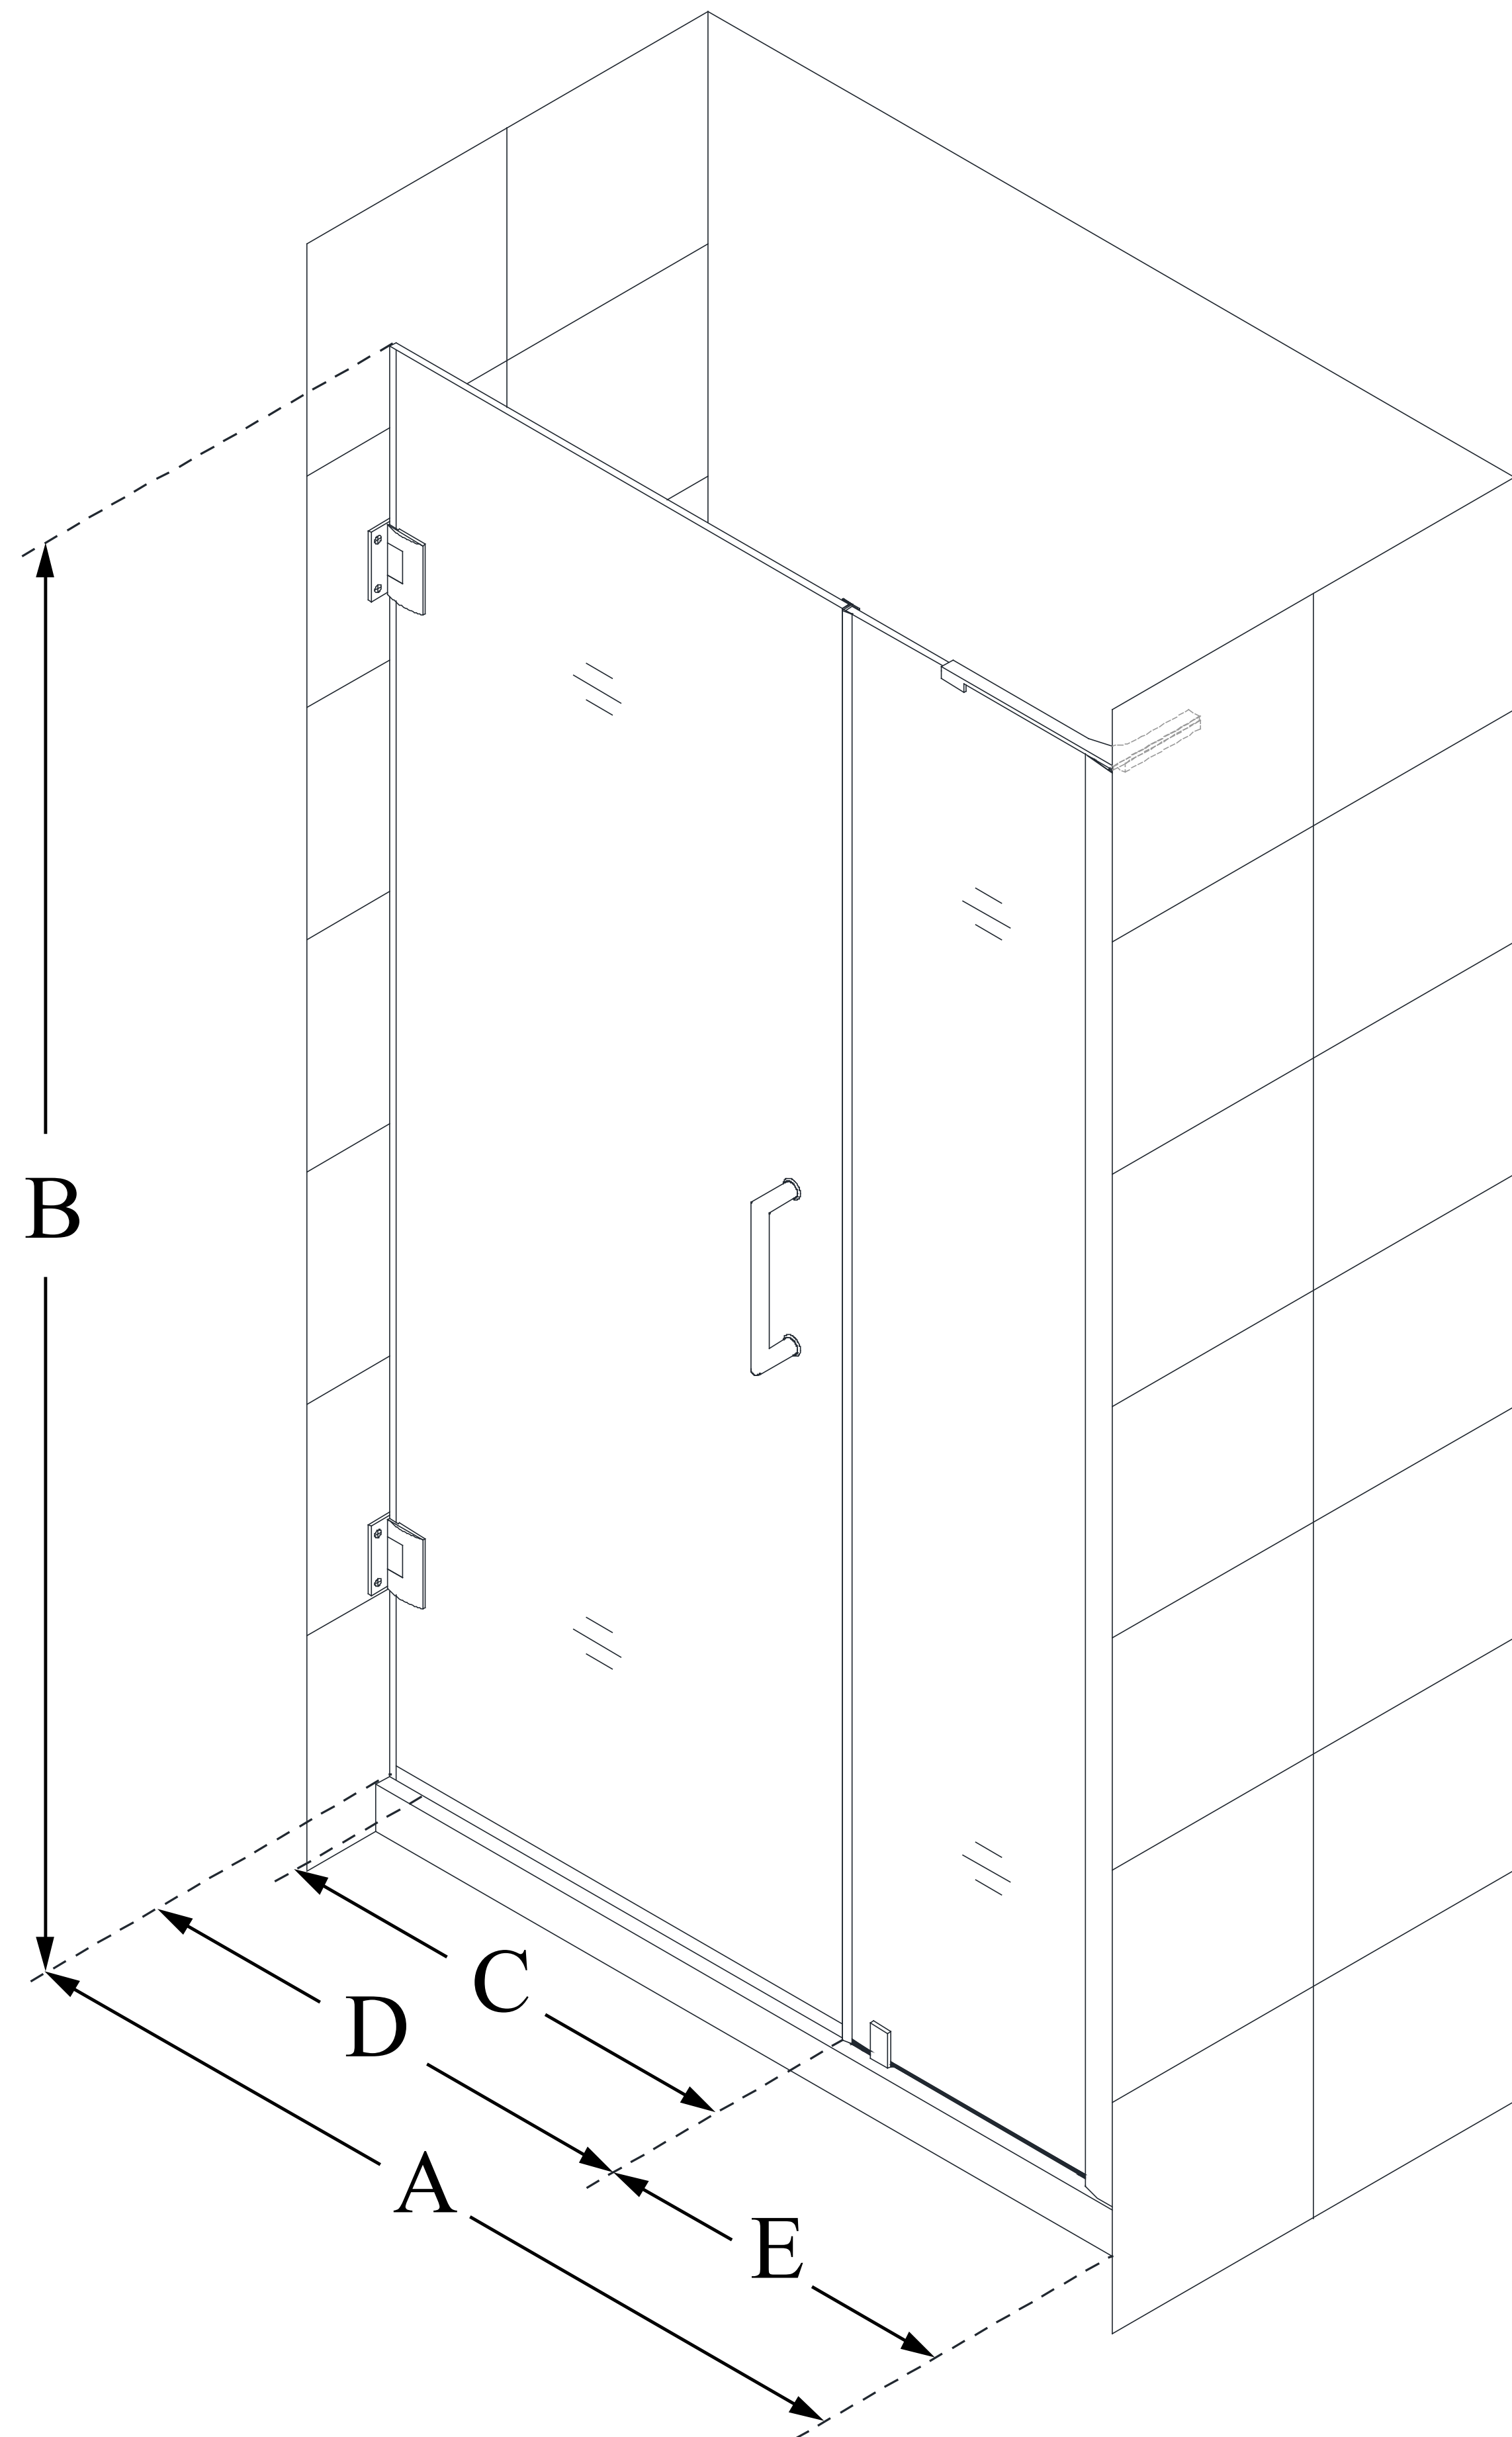

## UNIDOOR-LS

DreamLine Unidoor-LS 37-38 in.  
W x 72 in. H Frameless Hinged  
Shower Door, Clear Glass

**SWING DOOR**

### CONFIGURATION DIMENSIONS:

**A: 37" - 38"**

MODEL WIDTH

**B: 72"**

MODEL HEIGHT

**C: 24"**

ACCESS WIDTH

**D: 25"**

DOOR WIDTH

**E: 12"**

INLINE PANEL WIDTH

DreamLine reserves the right to update or modify the hardware or materials pictured without prior notice for the purpose of product improvement and customer satisfaction.