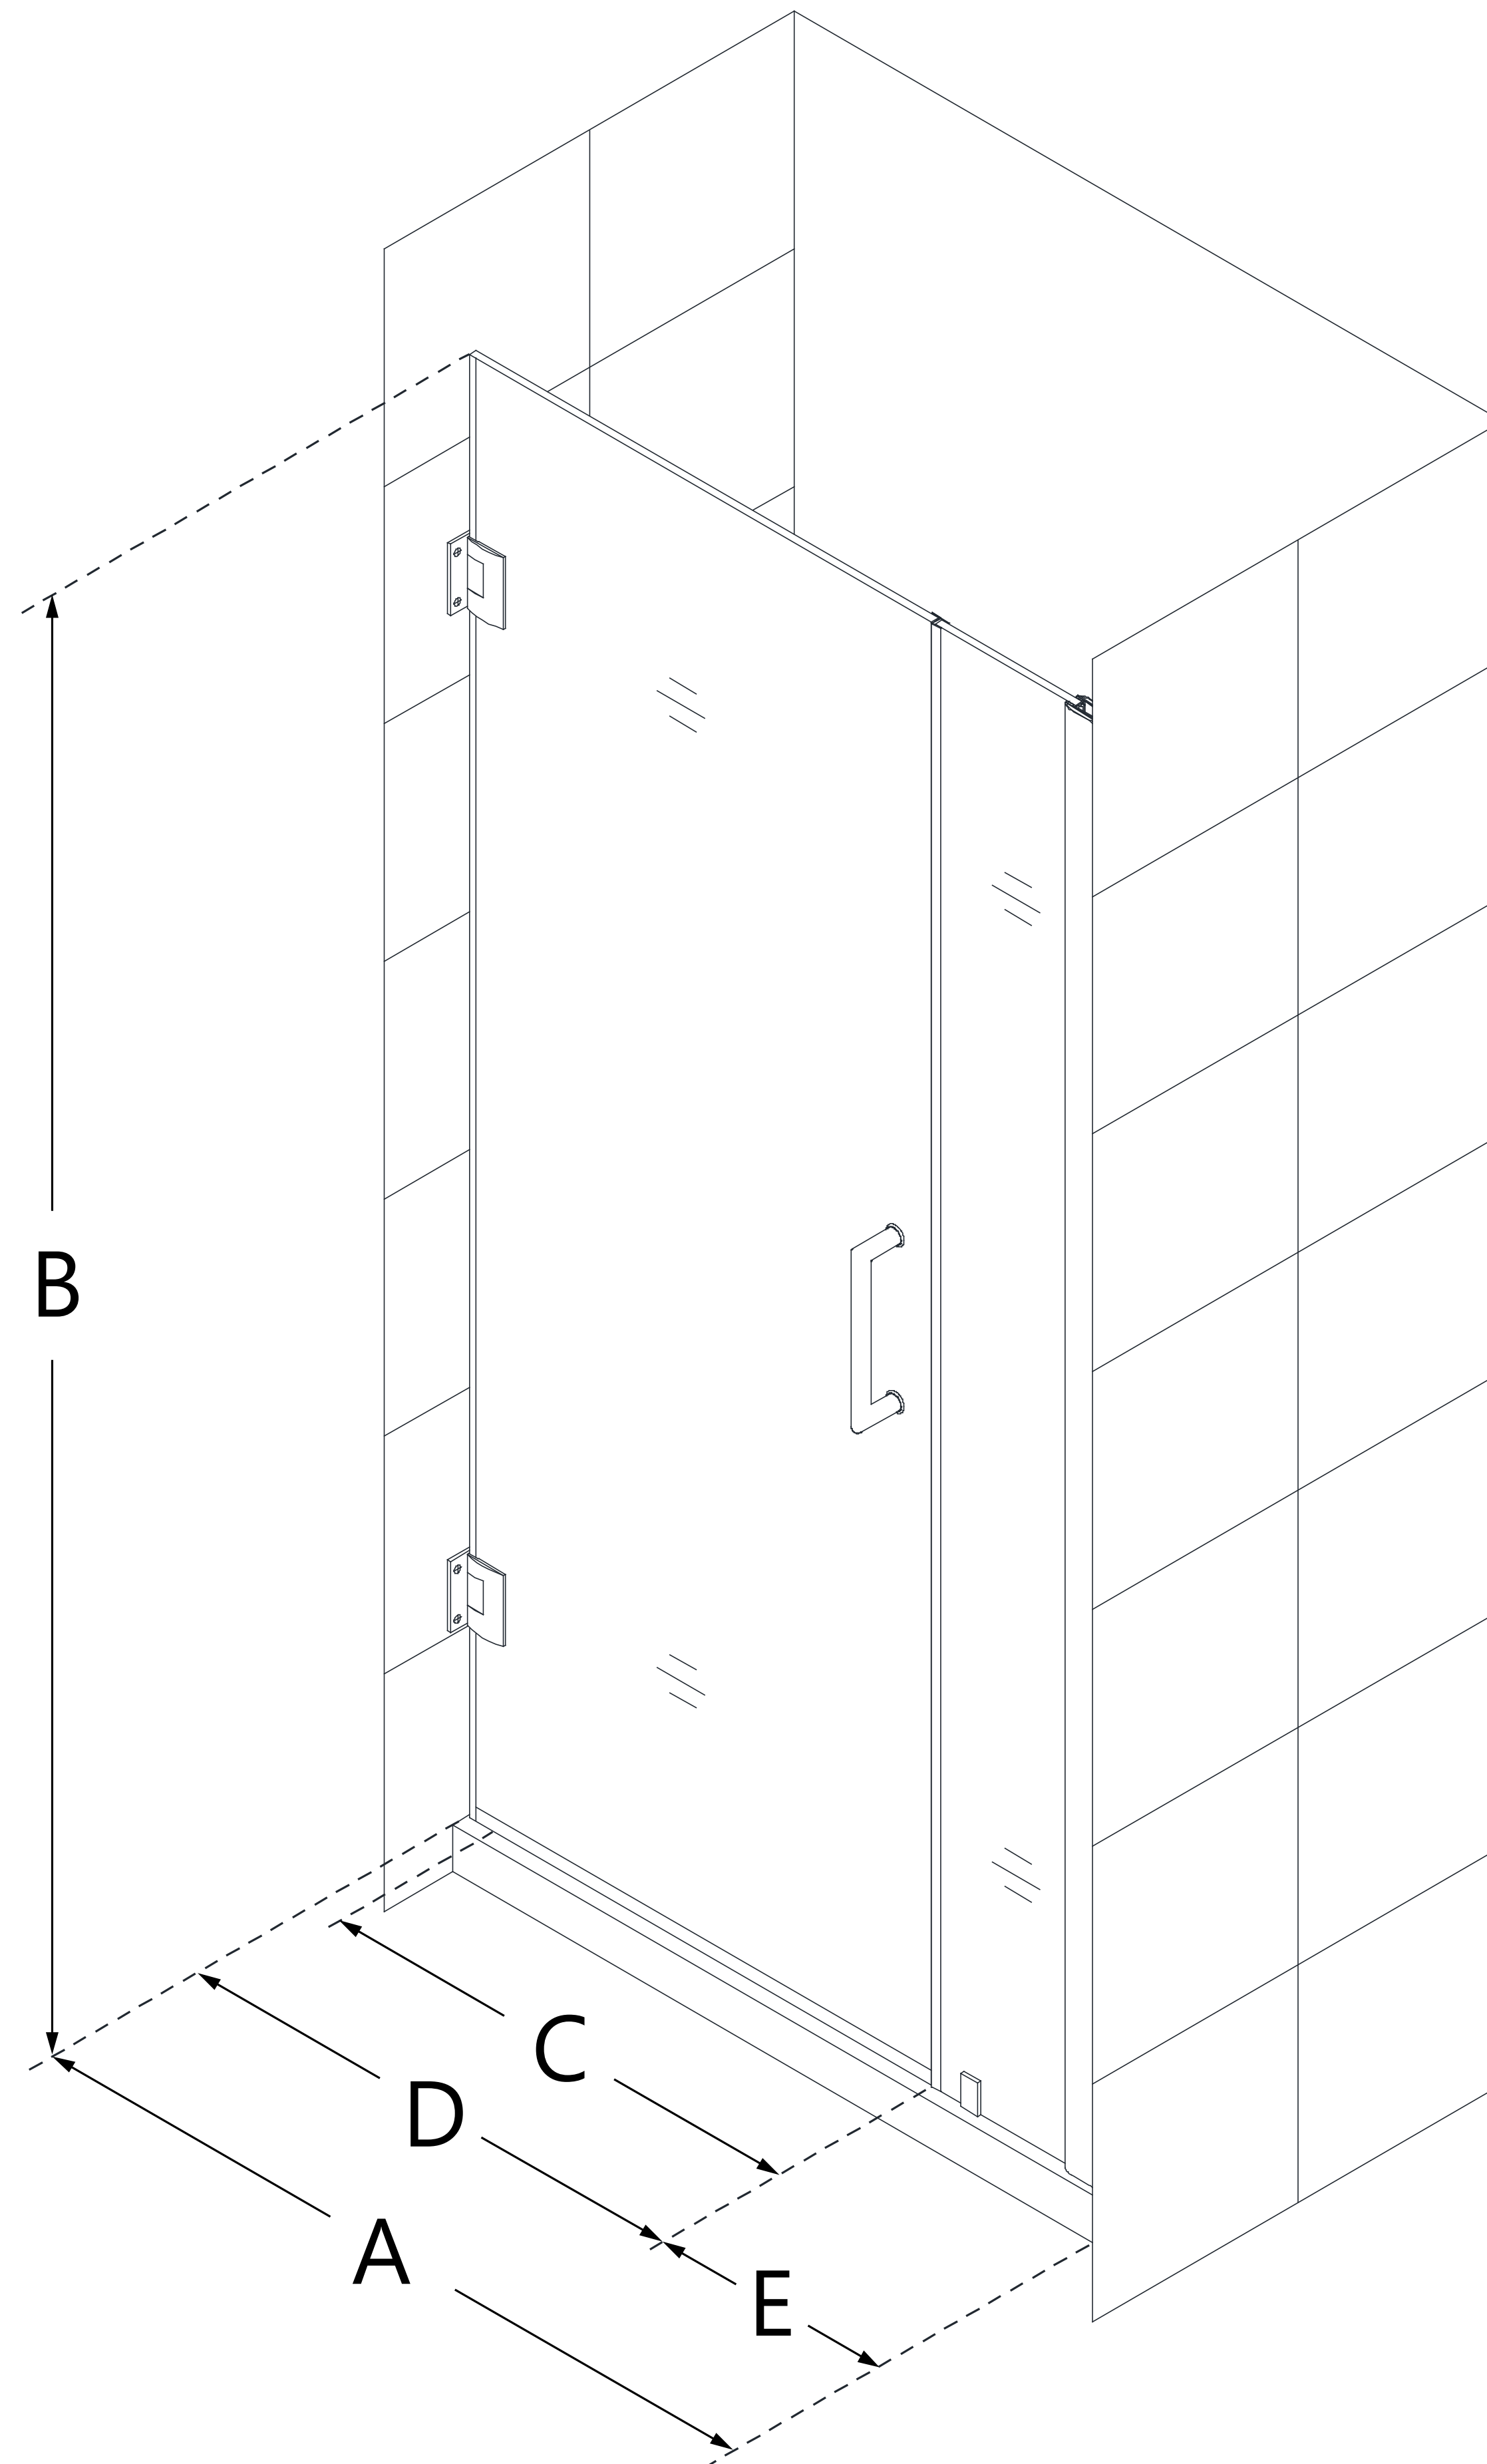

SHDR-2033722

UNIDOOR-LS

DreamLine Unidoor-LS 33-34
in. W x 72 in. H Frameless Hinged
Shower Door

SWING DOOR

CONFIGURATION DIMENSIONS:

A: 33 - 34 in.

MODEL WIDTH

B: 72 in.

MODEL HEIGHT

C: 26 in.

ACCESS WIDTH

D: 27 in.

DOOR WIDTH

E: 6 in.

INLINE PANEL WIDTH

1 1/2 in.

MINIMUM THRESHOLD REQUIRED

Yes (Inline Panel)

DRILLING REQUIRED

DreamLine reserves the right to update or modify the hardware or materials pictured without prior notice for the purpose of product improvement and customer satisfaction.