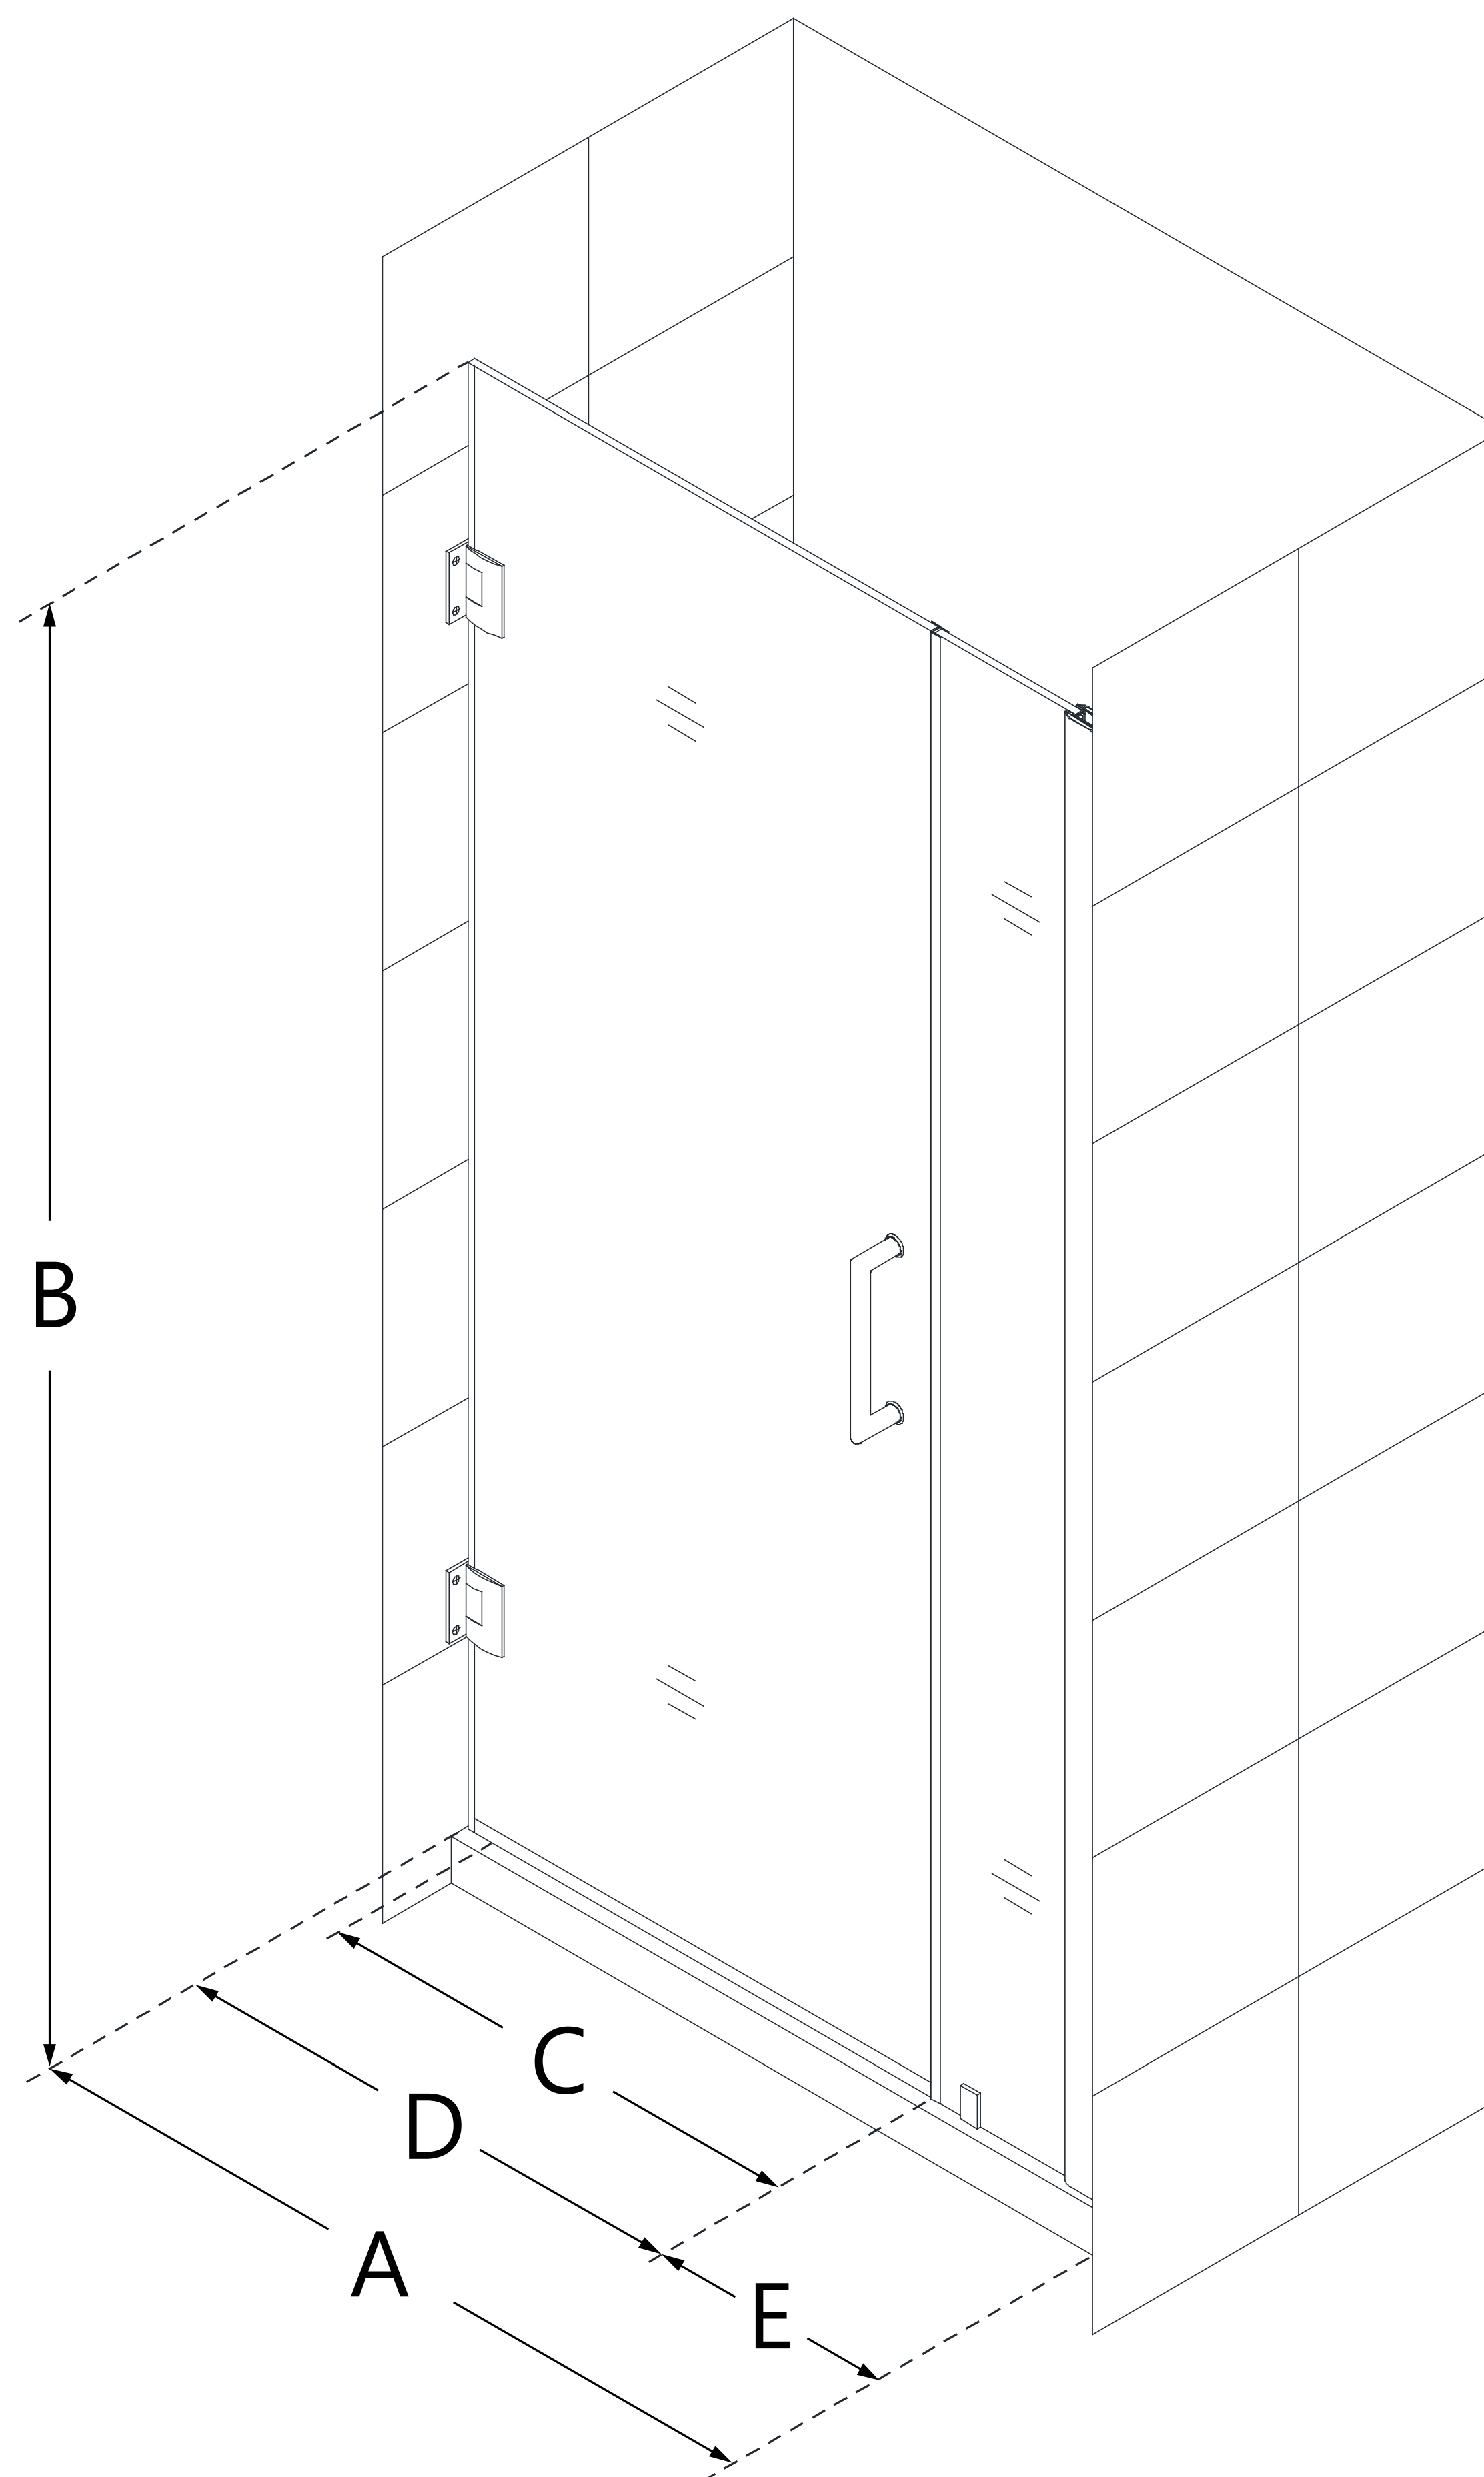

SHDR-2032722

UNIDOOR-LS

DreamLine Unidoor-LS 32-33
in. W x 72 in. H Frameless Hinged
Shower Door

SWING DOOR

CONFIGURATION DIMENSIONS:

A: 32 - 33 in.

MODEL WIDTH

B: 72 in.

MODEL HEIGHT

C: 25 in.

ACCESS WIDTH

D: 26 in.

DOOR WIDTH

E: 6 in.

INLINE PANEL WIDTH

1 1/2 in.

MINIMUM THRESHOLD REQUIRED

Yes (Inline Panel)

DRILLING REQUIRED

DreamLine reserves the right to update or modify the hardware or materials pictured without prior notice for the purpose of product improvement and customer satisfaction.