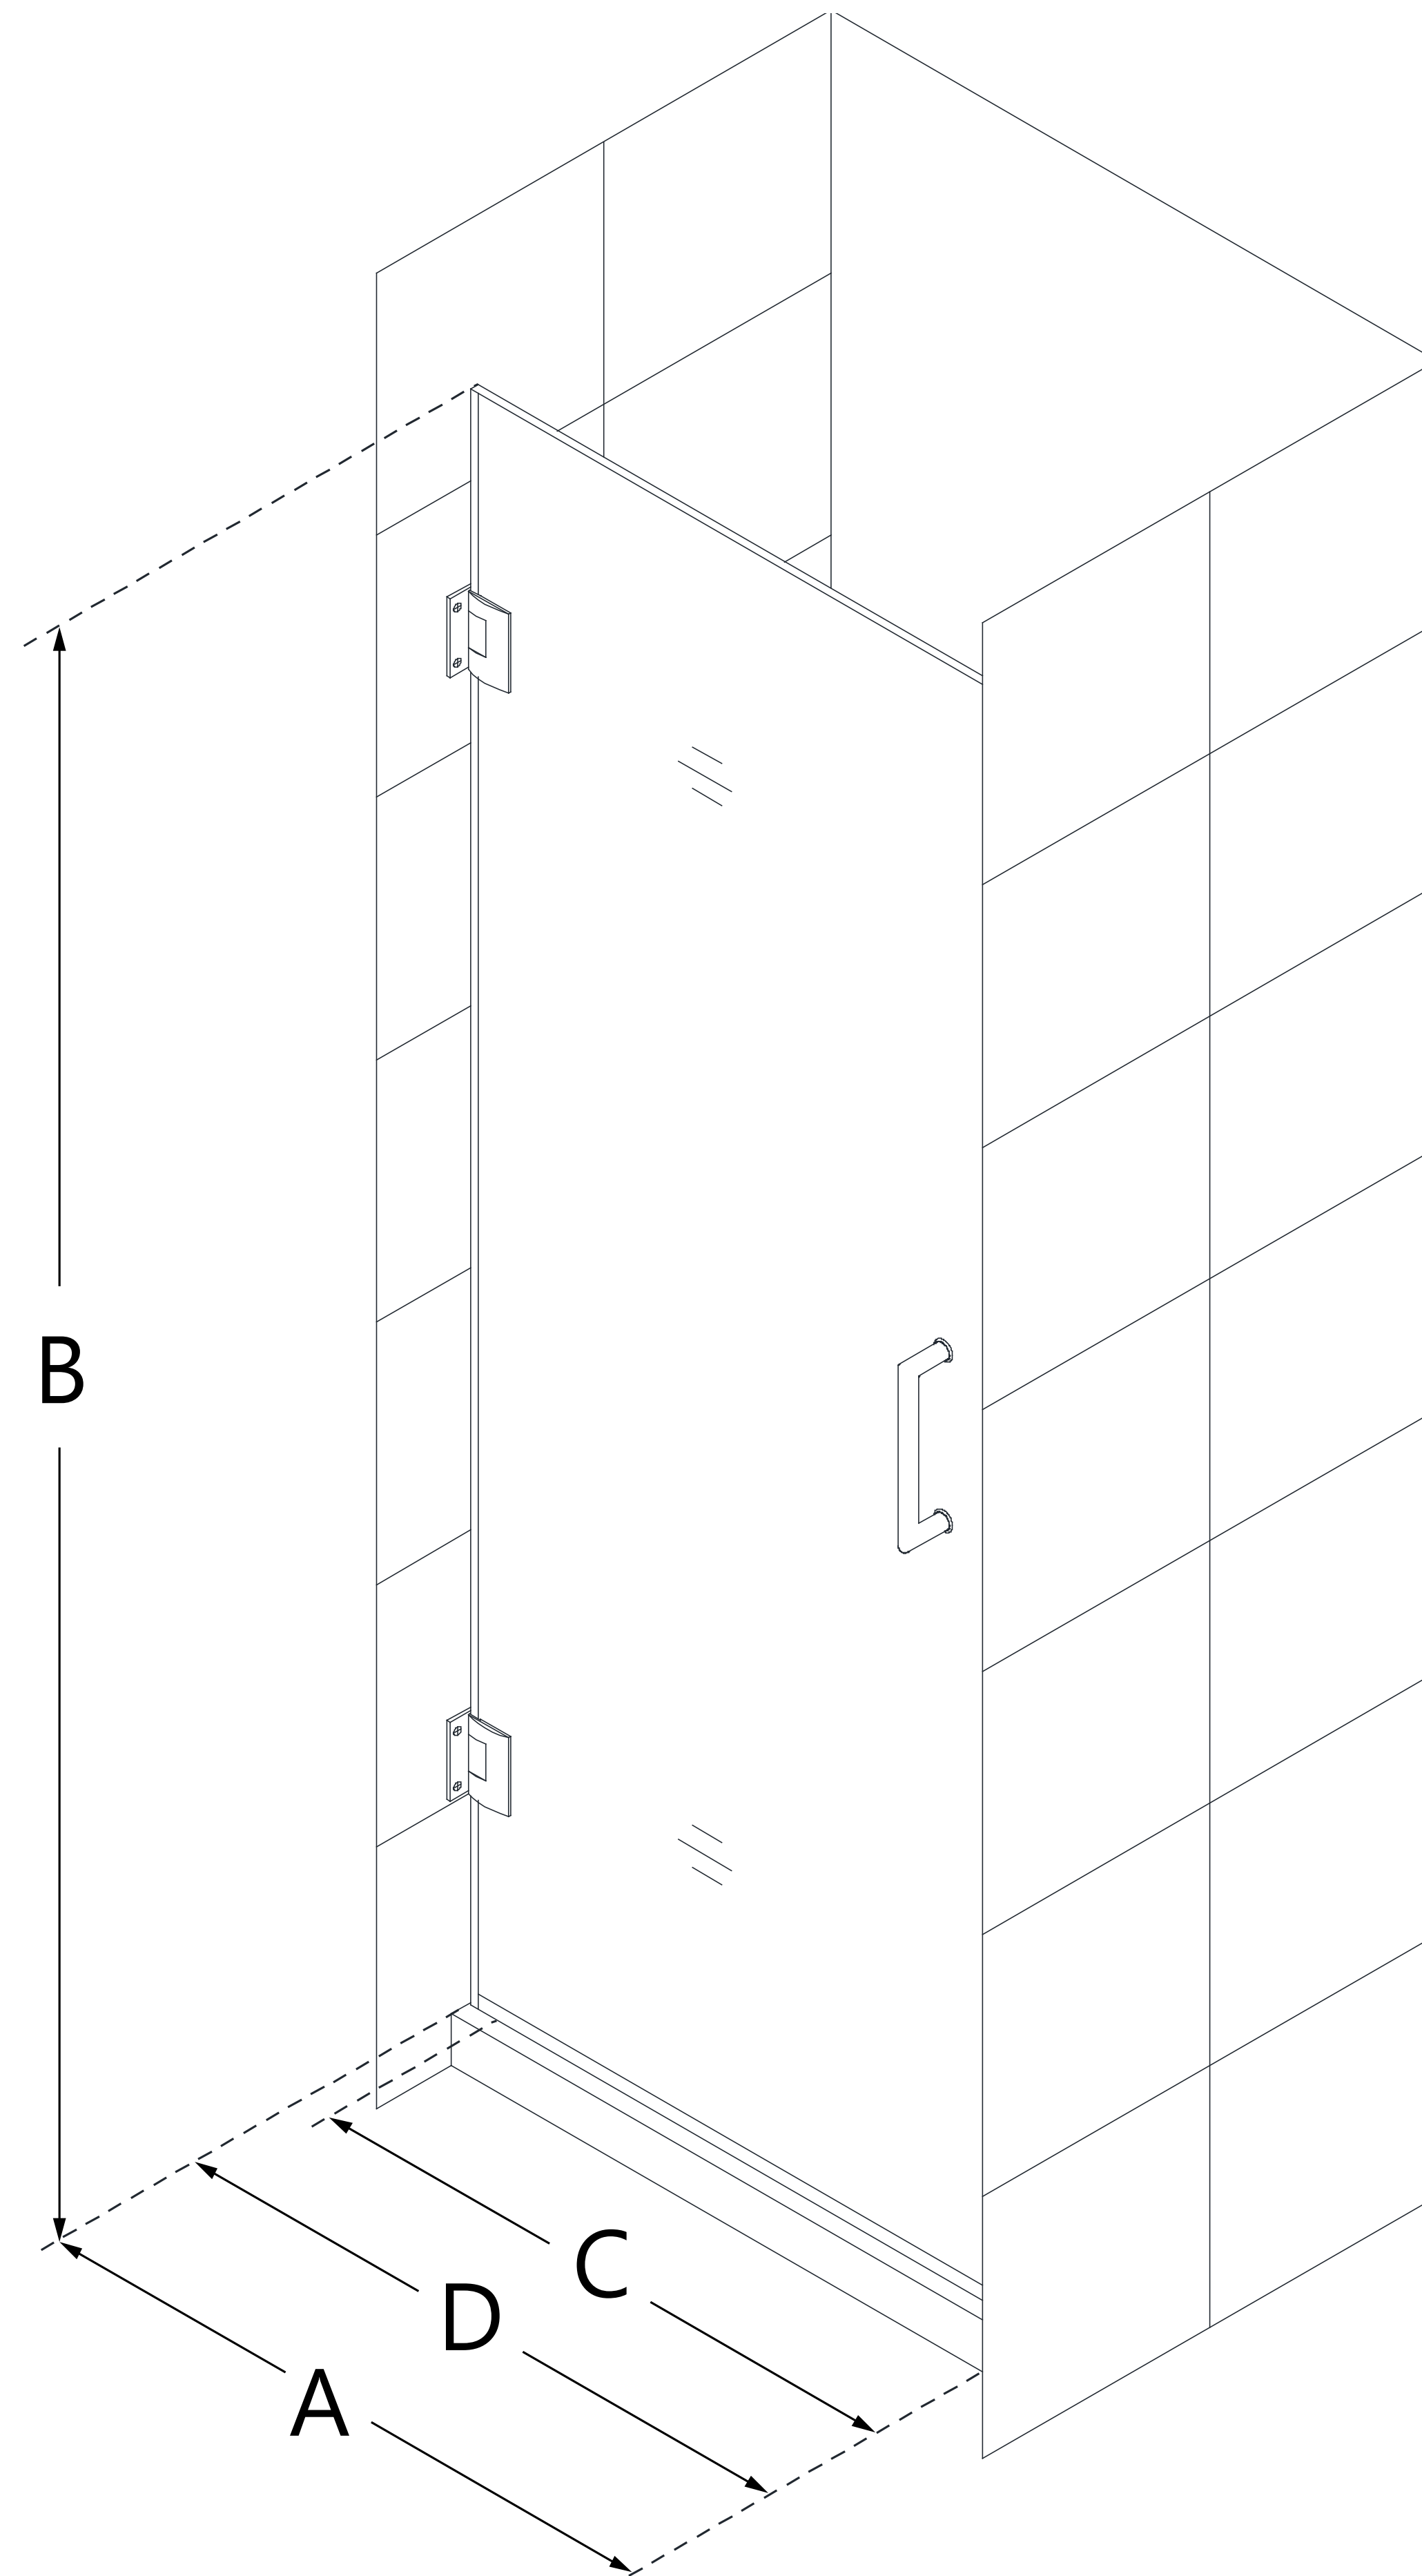

SHDR-2028722

UNIDOOR-LS

DreamLine Unidoor-LS 28 in. W x
72 in. H Frameless Hinged Shower
Door

SWING DOOR

CONFIGURATION DIMENSIONS:

A: 28 in.

MODEL WIDTH

B: 72 in.

MODEL HEIGHT

C: 27 in.

ACCESS WIDTH

D: 28 in.

DOOR WIDTH

7/8 in.

MINIMUM THRESHOLD REQUIRED

No

DRILLING REQUIRED

DreamLine reserves the right to update or modify the hardware or materials pictured without prior notice for the purpose of product improvement and customer satisfaction.