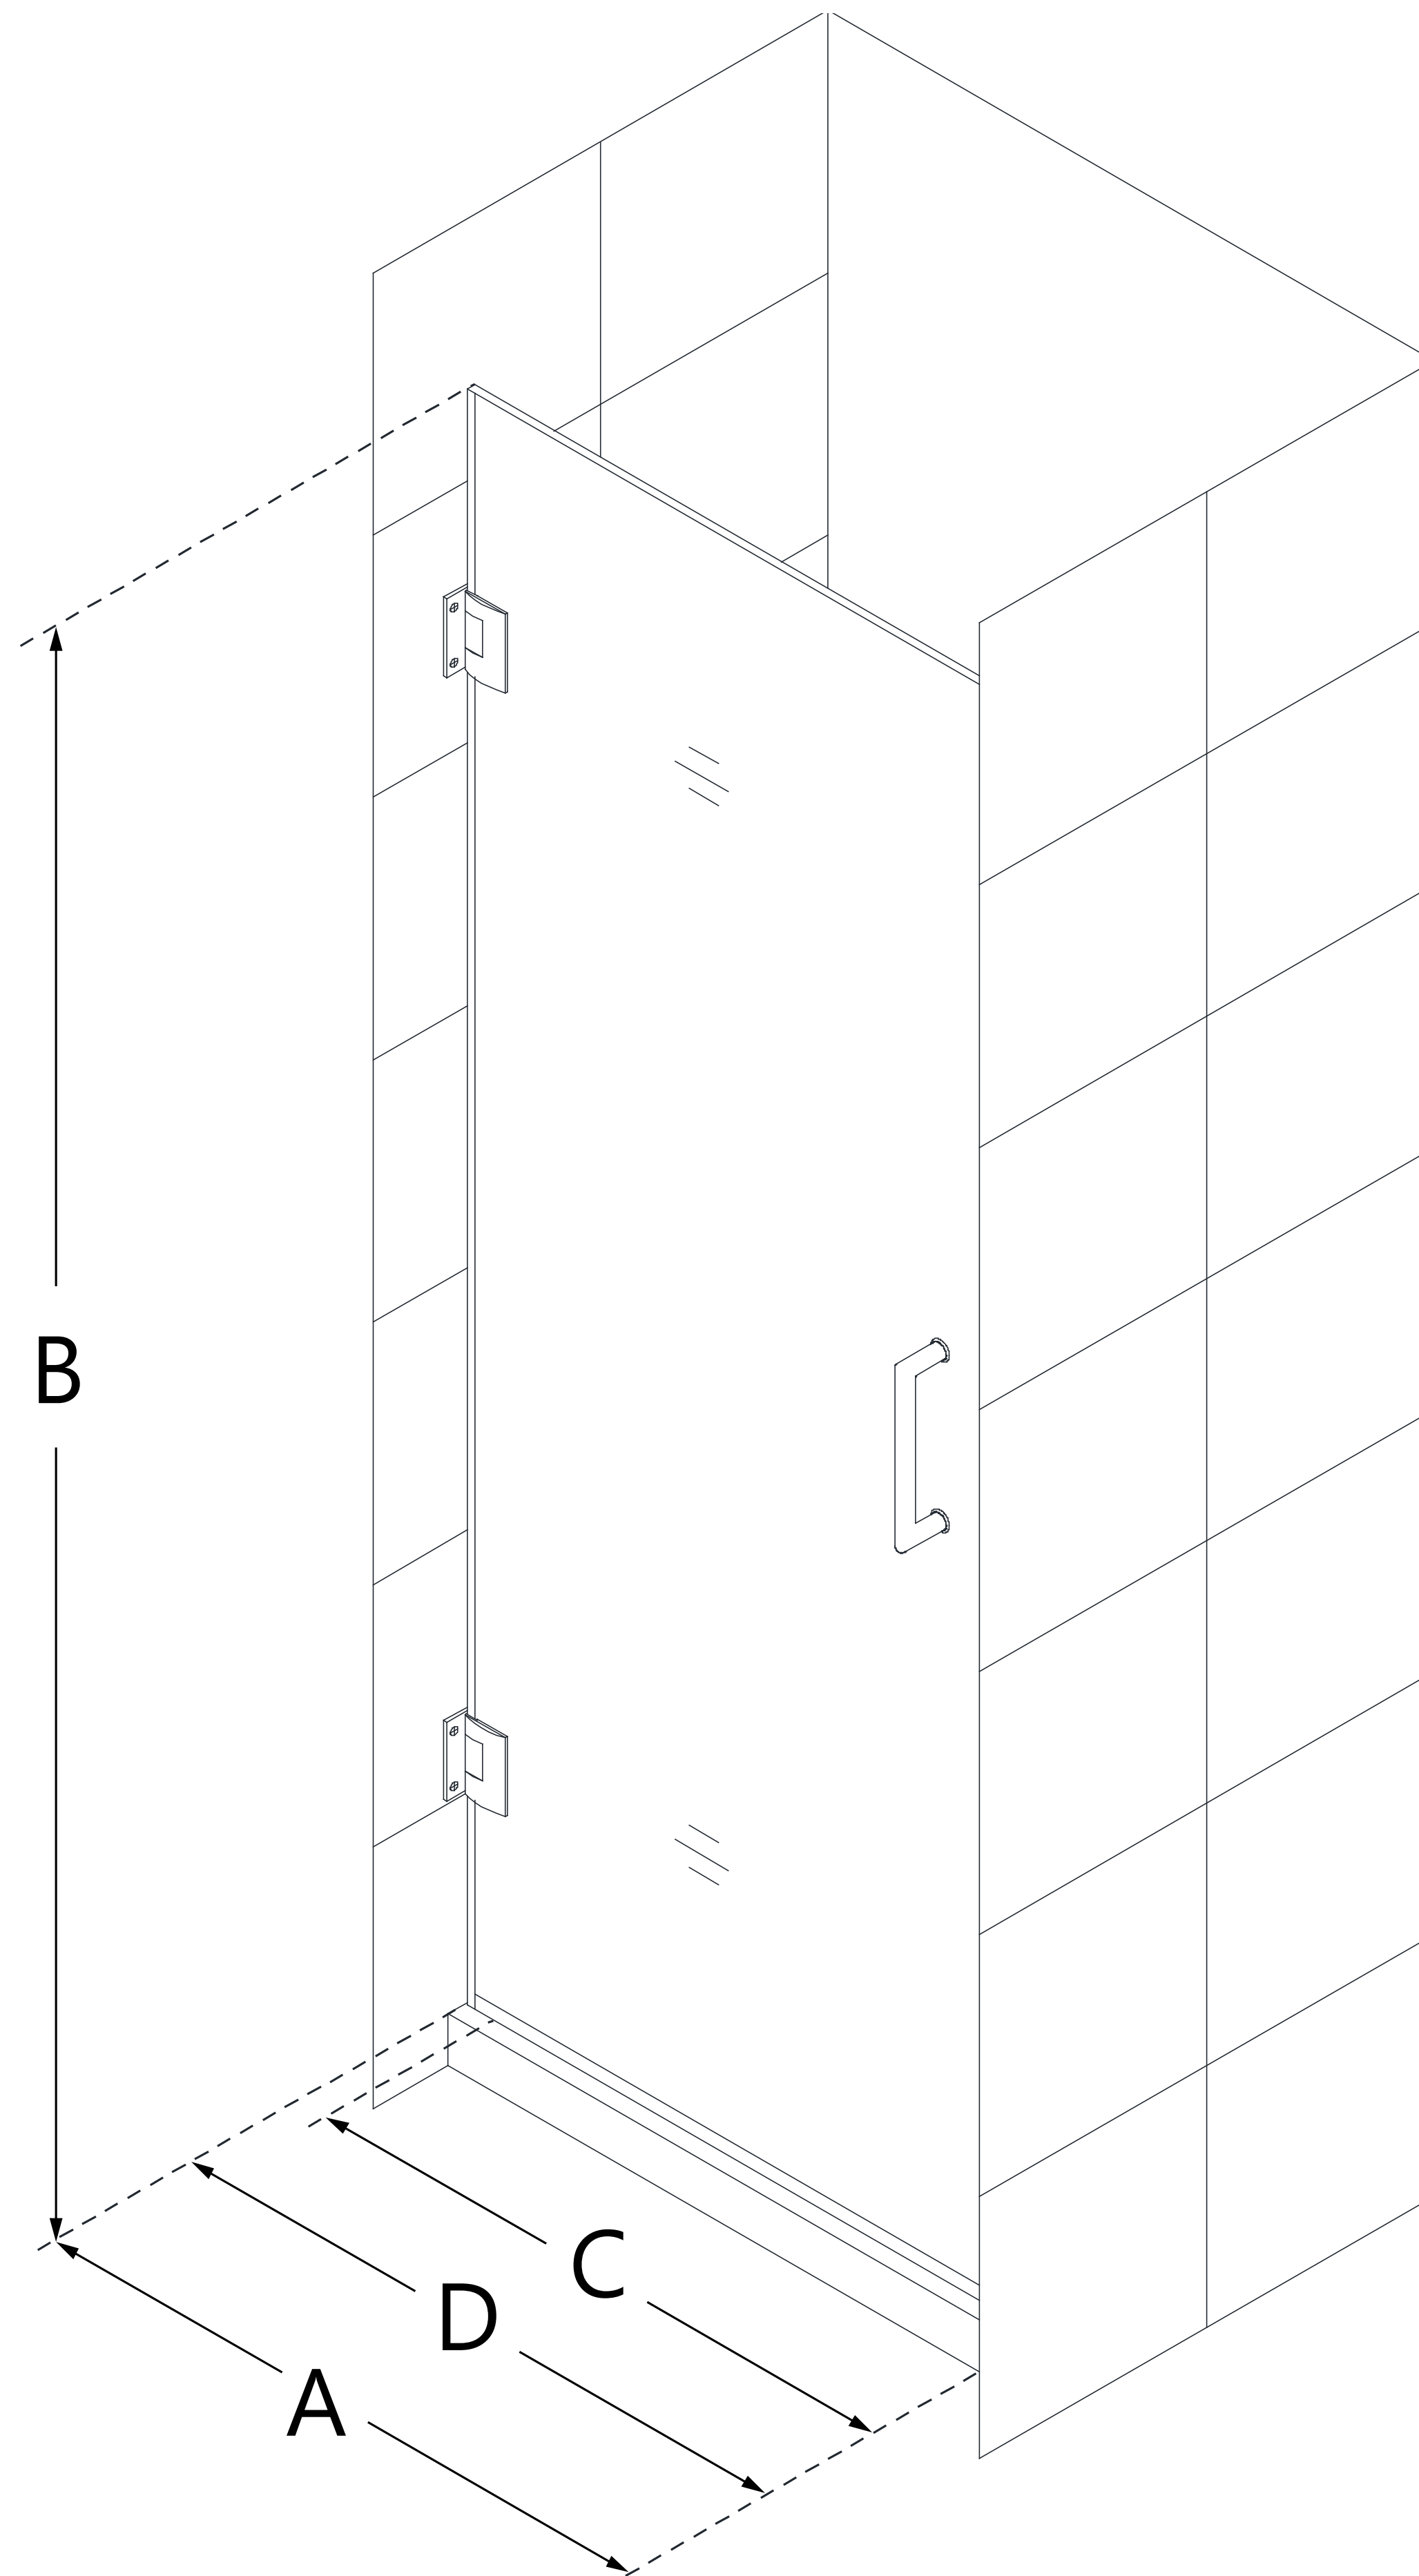

SHDR-2025722

UNIDOOR-LS

DreamLine Unidoor-LS 25 in. W x
72 in. H Frameless Hinged Shower
Door

SWING DOOR

CONFIGURATION DIMENSIONS:

A: 25 in.

MODEL WIDTH

B: 72 in.

MODEL HEIGHT

C: 24 in.

ACCESS WIDTH

D: 25 in.

DOOR WIDTH

7/8 in.

MINIMUM THRESHOLD REQUIRED

No

DRILLING REQUIRED

DreamLine reserves the right to update or modify the hardware or materials pictured without prior notice for the purpose of product improvement and customer satisfaction.